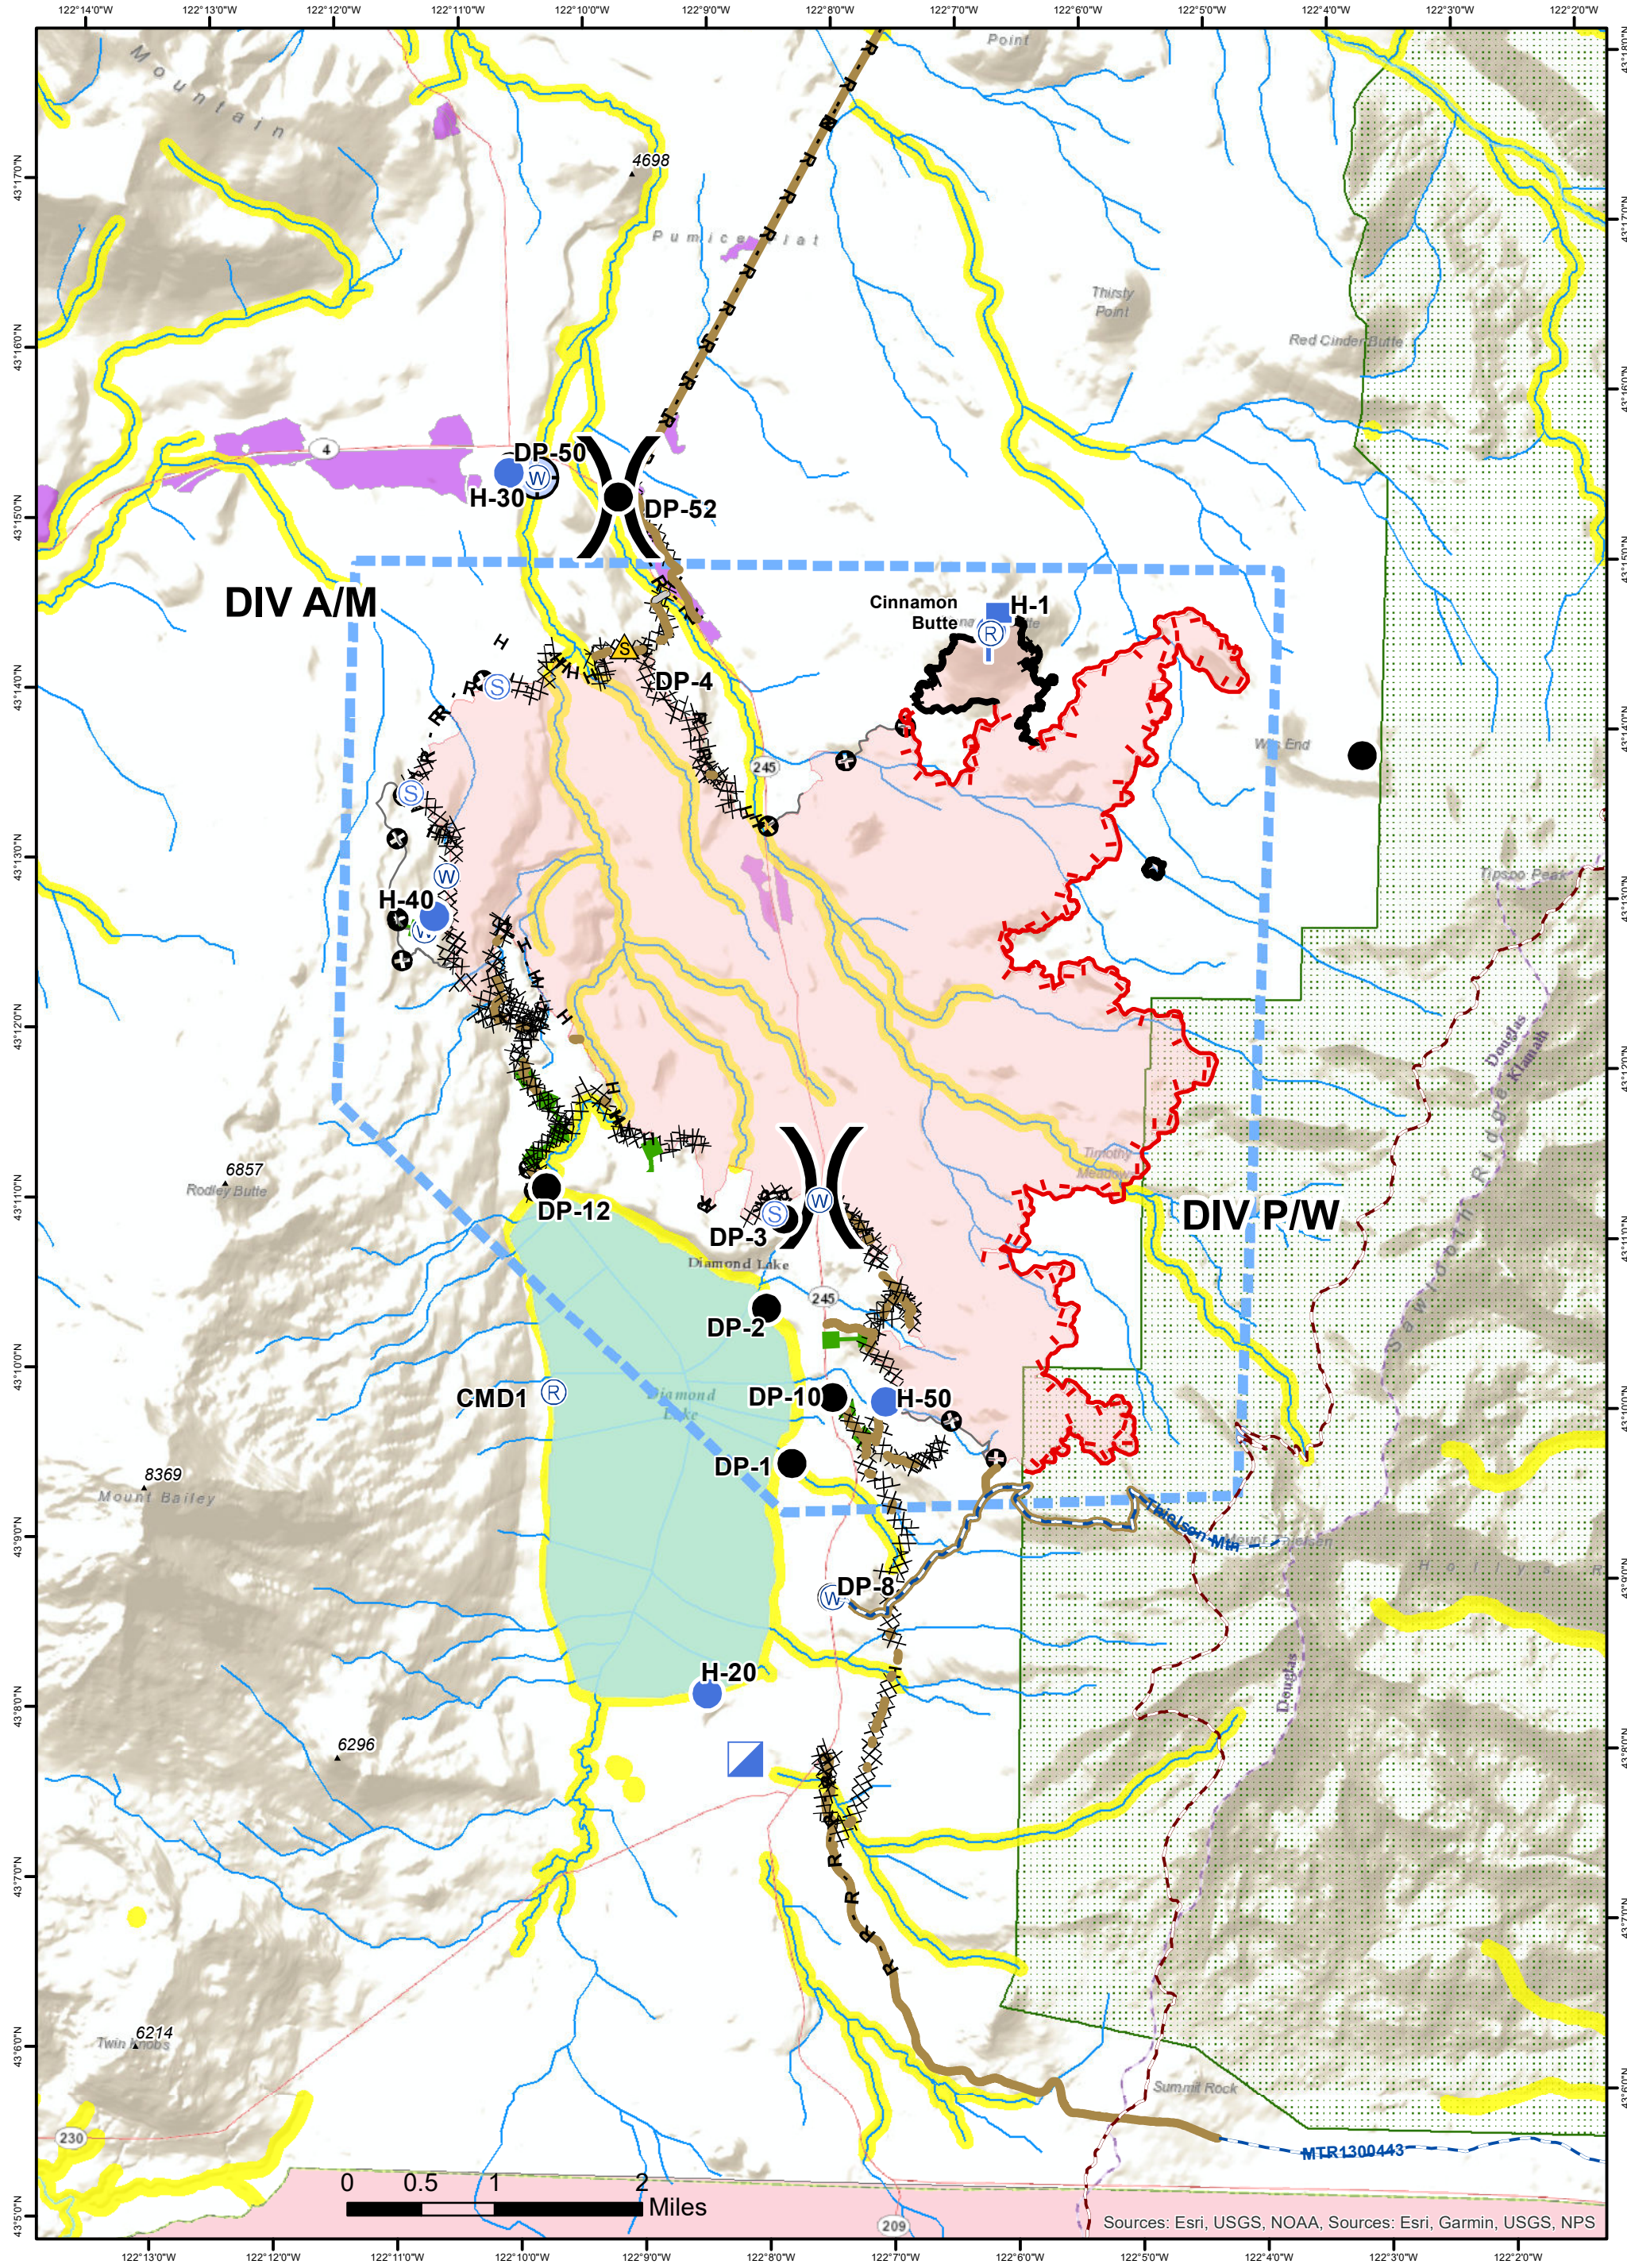

Thielsen Fire
OR-UPF-000441
10/06/2020

Pilot
Map
9,975 Acres

-  TFR
-  National Park Service
-  Retardant Avoidance Area
-  PacificCrestTrail
-  Timber Values at Risk
-  Wilderness
-  FS Trails

NAD 1983 USFS R6 Albers

B Kirk
10/5/2020 @ 2114
Latest Intel:
20201004 @ 1921