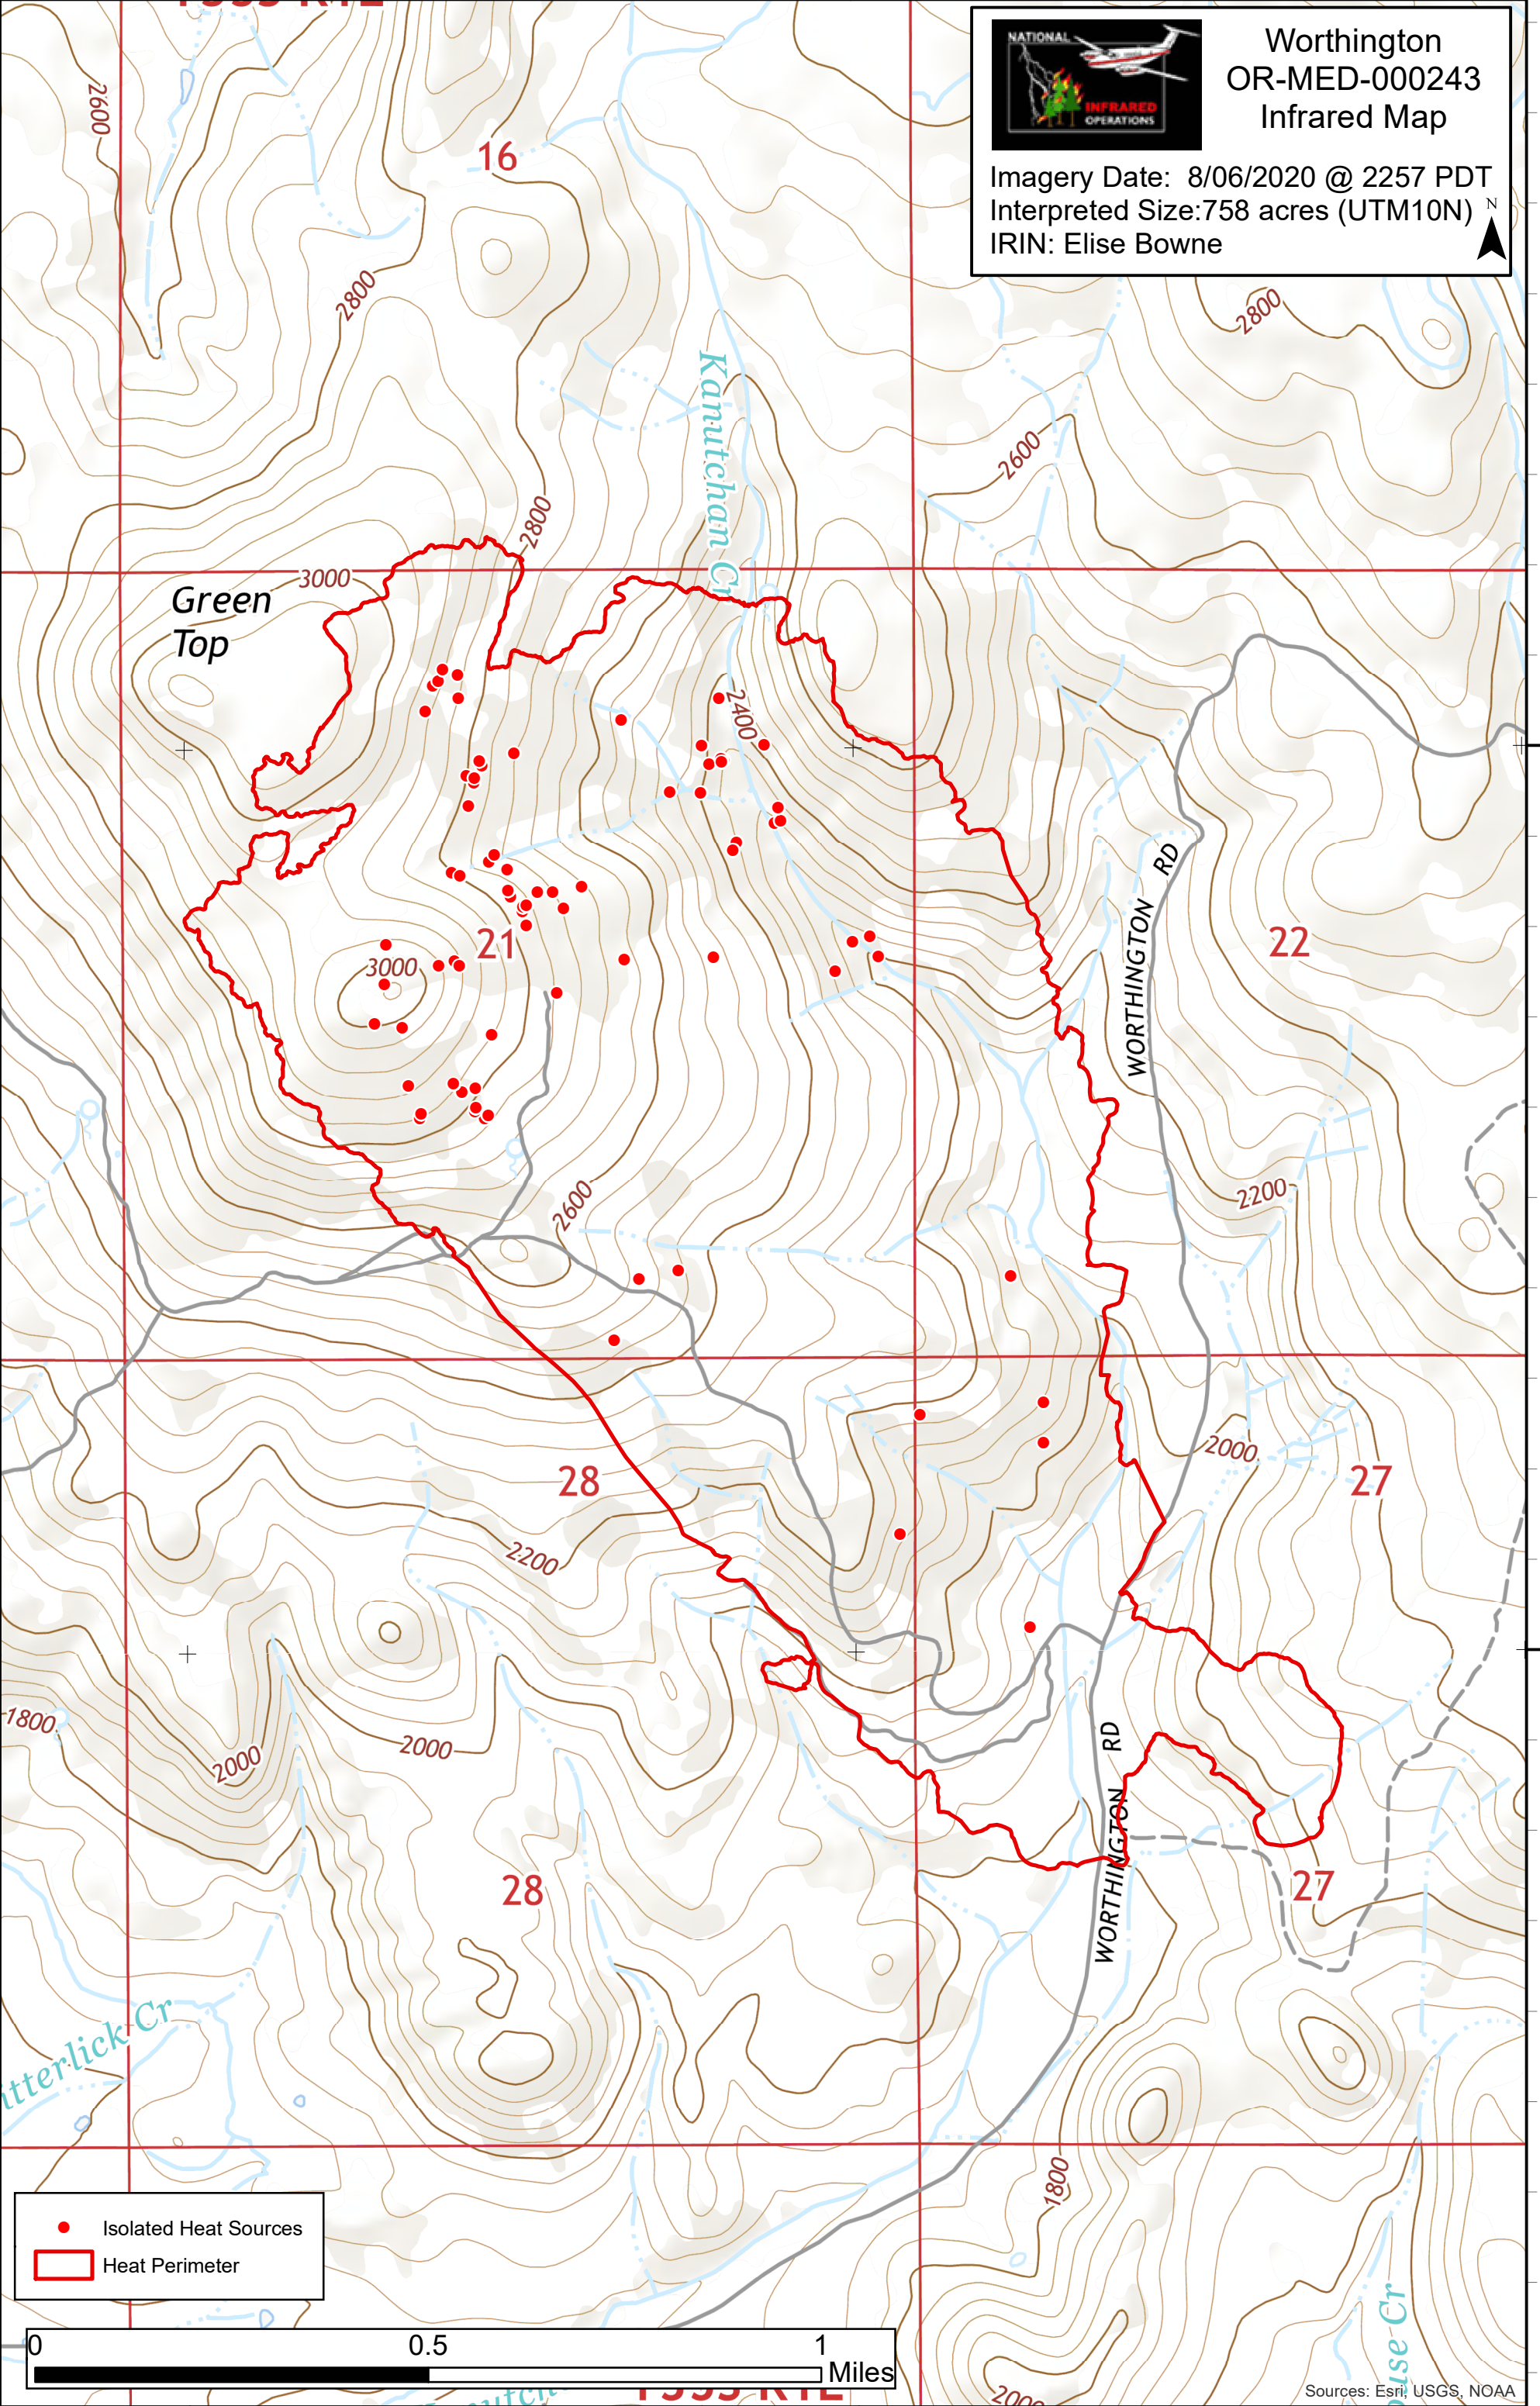

122°43'0"W

122°42'0"W

122°41'0"W

Worthington OR-MED-000243 Infrared Map

Imagery Date: 8/06/2020 @ 2257 PDT
Interpreted Size: 758 acres (UTM10N)
IRIN: Elise Bowne

42°31'0"N

42°31'0"N

42°30'0"N

42°30'0"N

42°29'0"N

42°29'0"N

122°43'0"W

122°42'0"W

- Isolated Heat Sources
- ▭ Heat Perimeter

Sources: Esri, USGS, NOAA