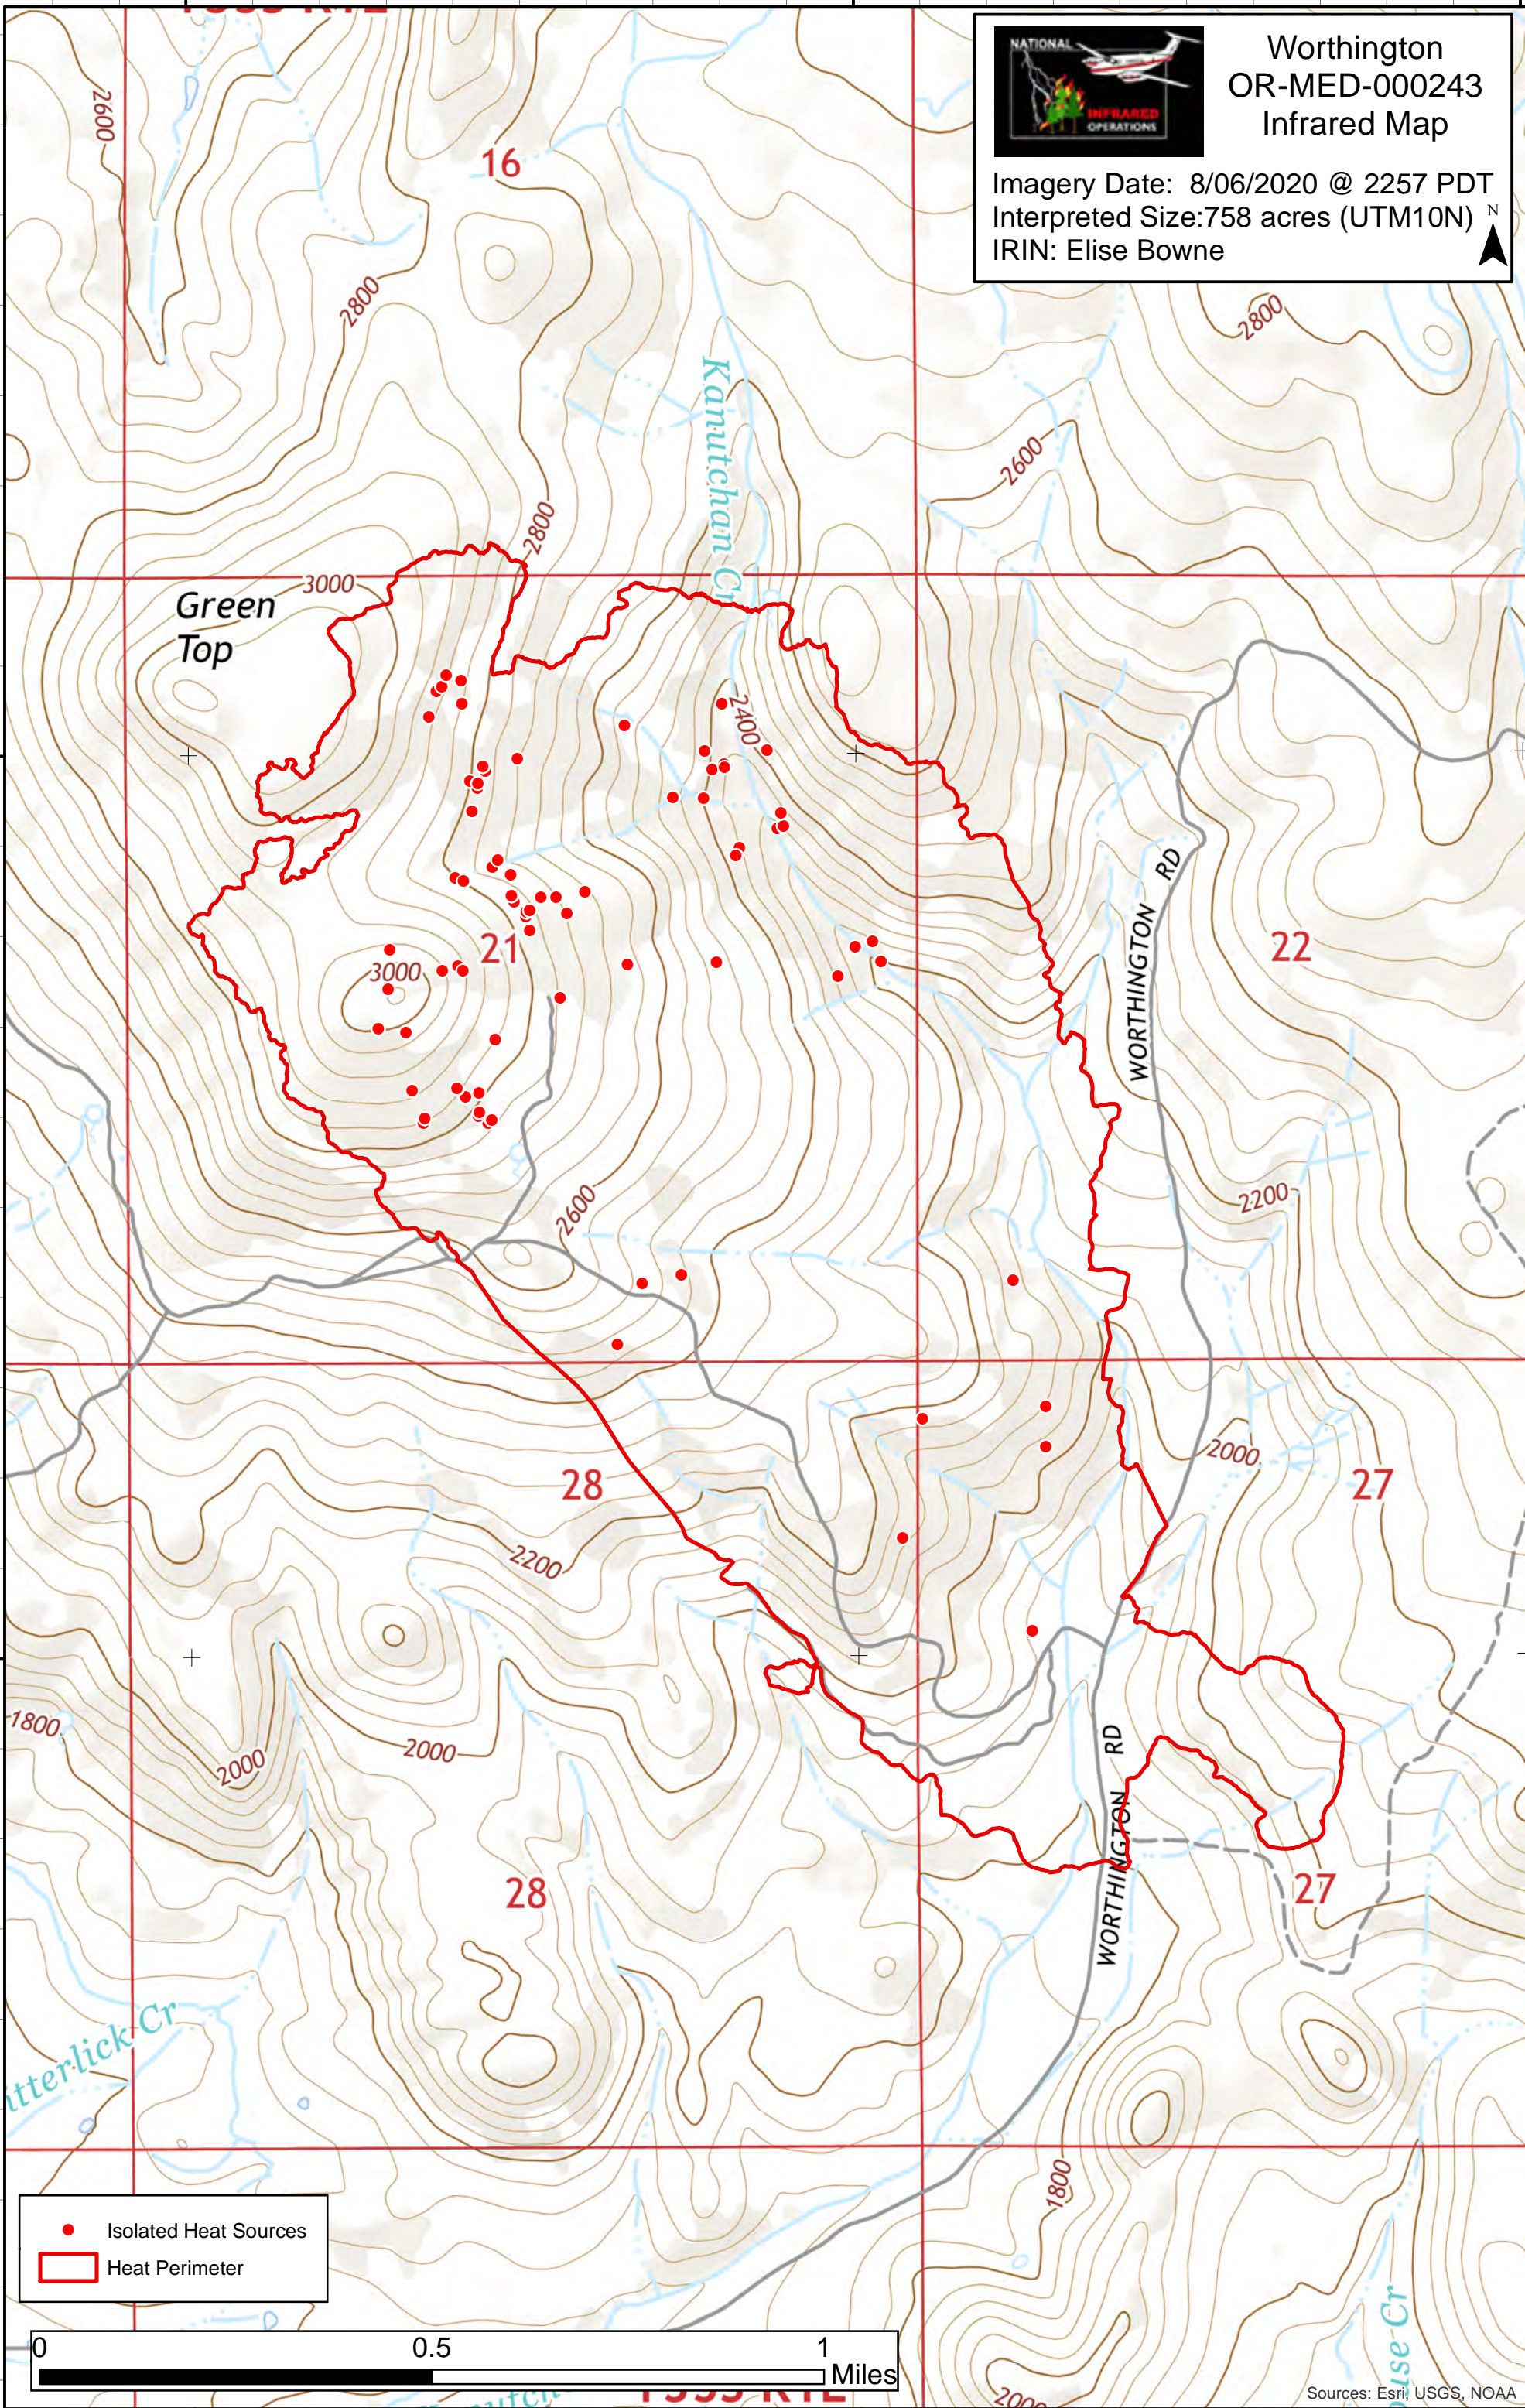

122°43'0"W

122°42'0"W

122°41'0"W

Worthington OR-MED-000243 Infrared Map

Imagery Date: 8/06/2020 @ 2257 PDT
Interpreted Size: 758 acres (UTM10N)
IRIN: Elise Bowne

42°31'0"N

42°31'0"N

42°30'0"N

42°30'0"N

122°43'0"W

122°42'0"W

122°41'0"W

- Isolated Heat Sources
- ▭ Heat Perimeter

Sources: Esri, USGS, NOAA