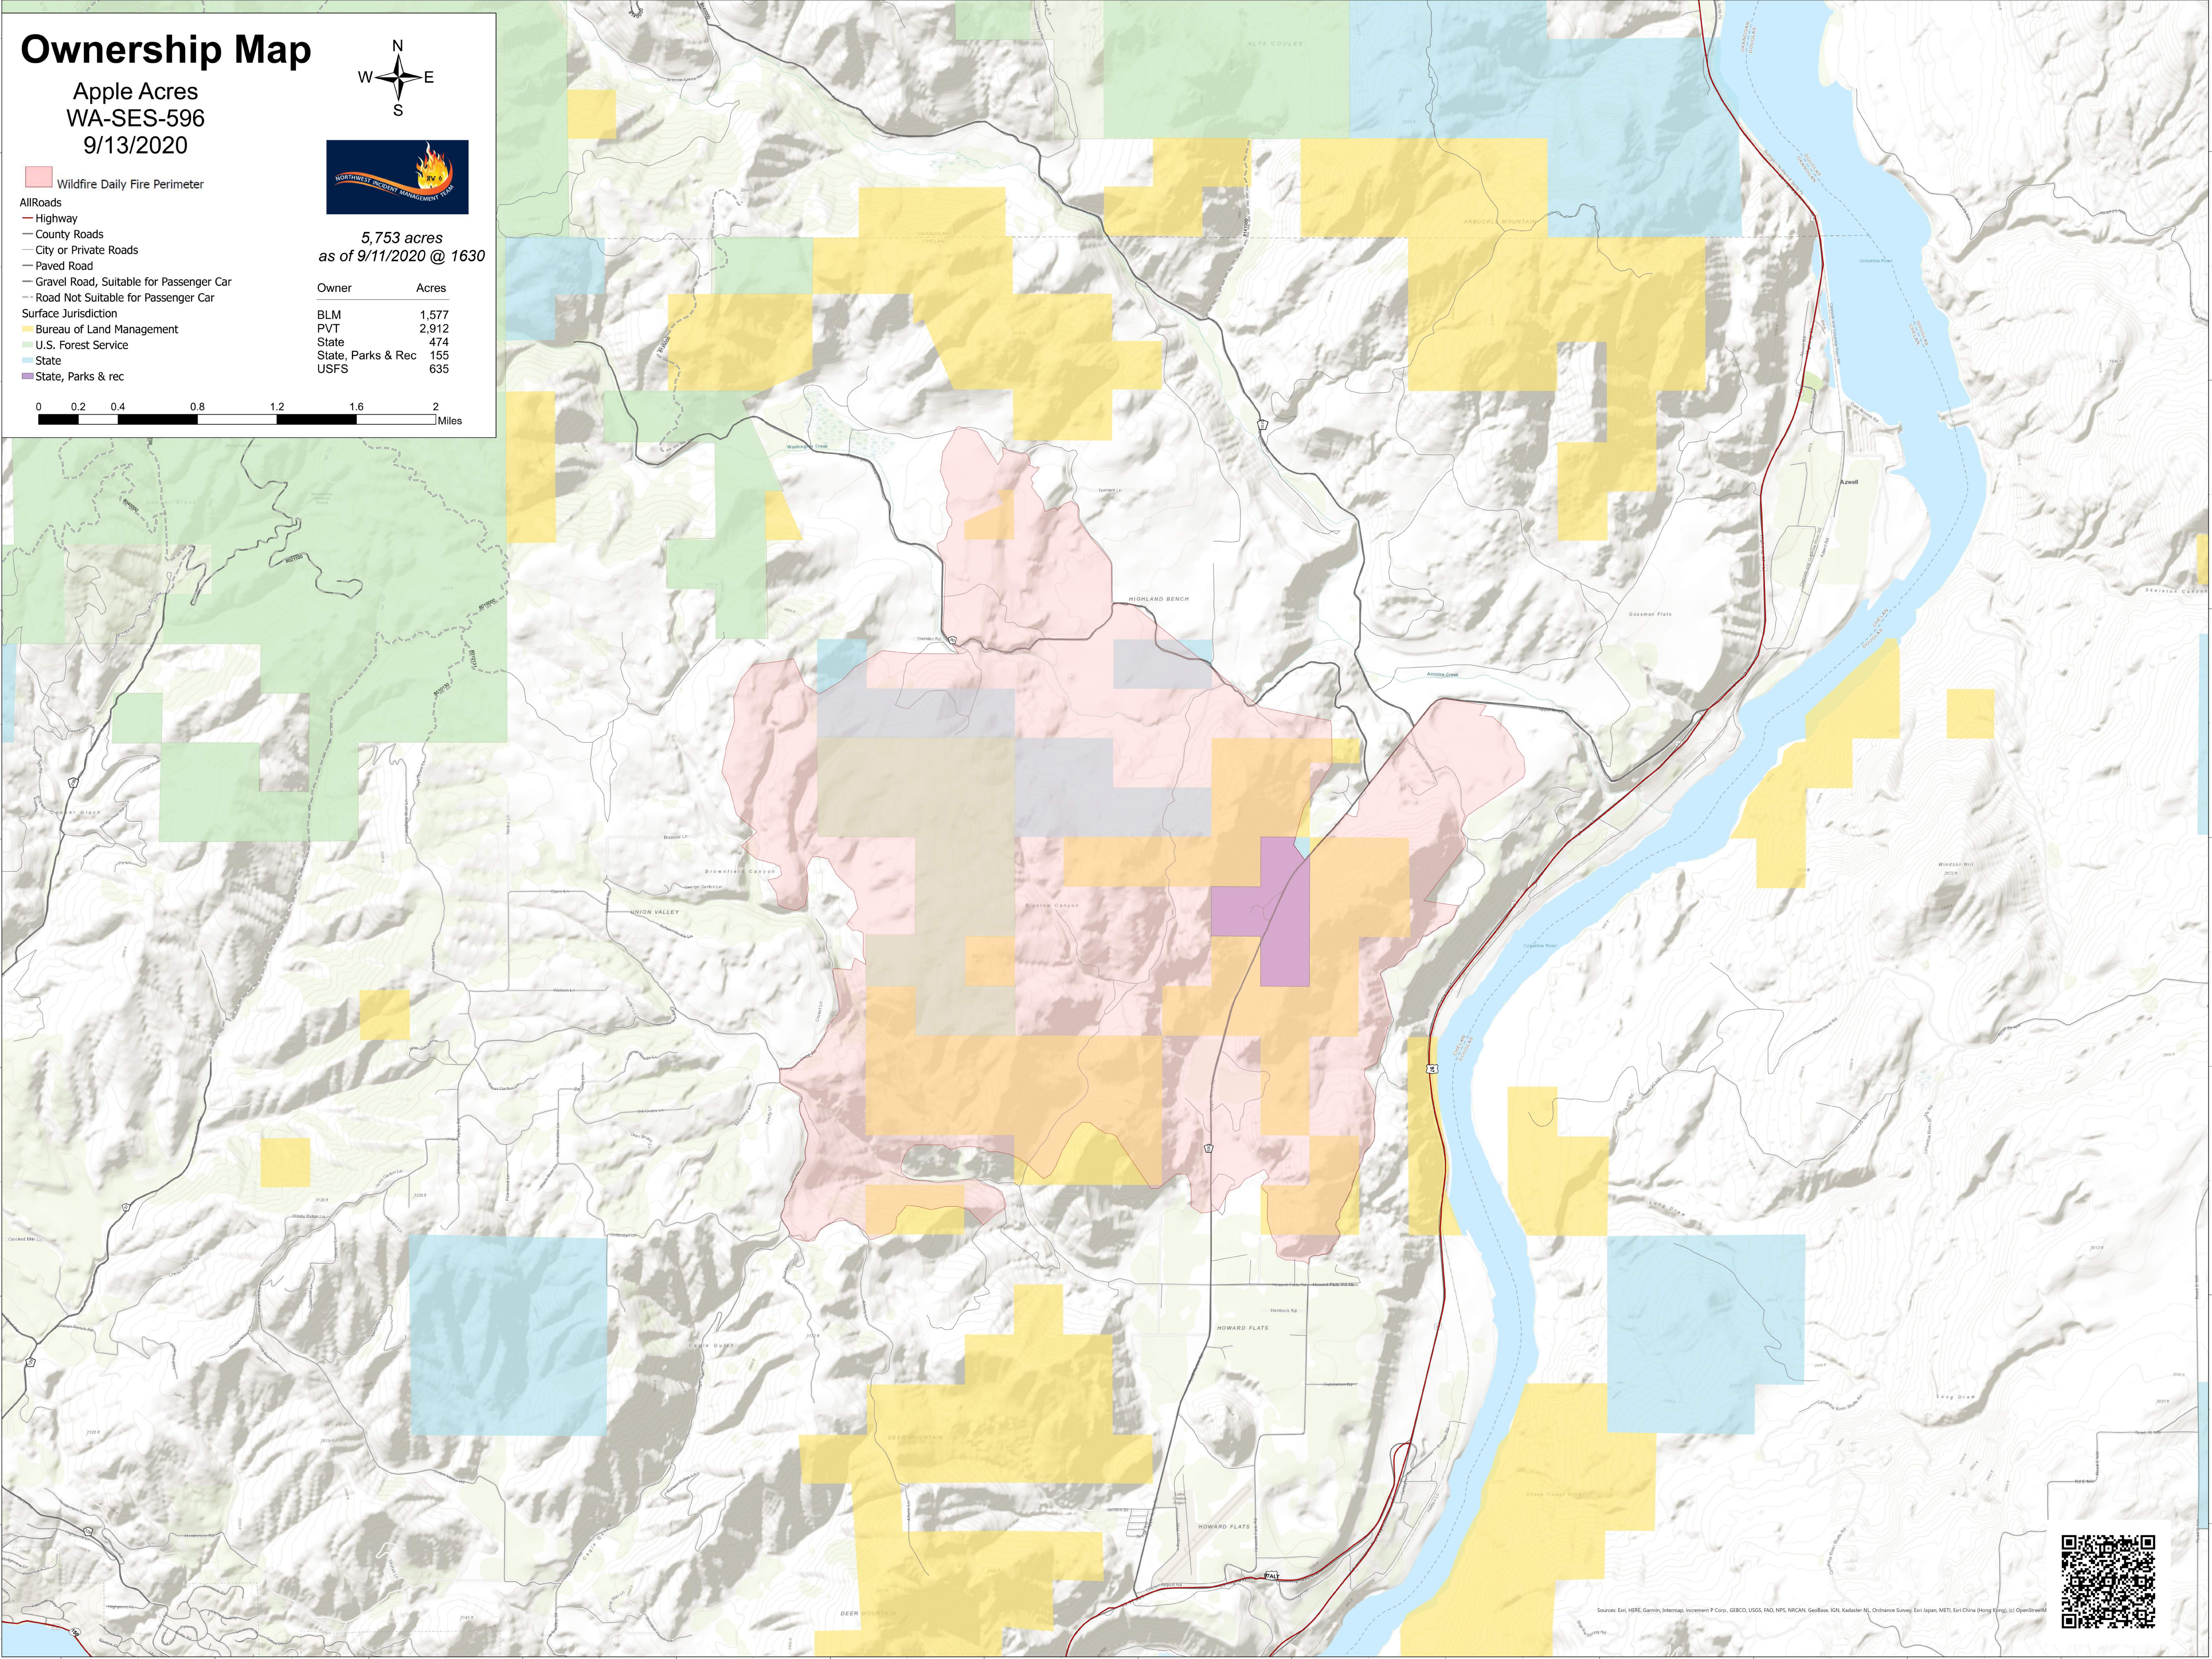

Ownership Map

Apple Acres
WA-SES-596
9/13/2020

Wildfire Daily Fire Perimeter

1. All Roads
2. Highway
   - County Roads
   - City or Private Roads
   - Paved Road
   - Gravel Road, Suitable for Passenger Car
   - Road Not Suitable for Passenger Car
3. Surface Jurisdiction
4. Bureau of Land Management
   - U.S. Forest Service
   - State
   - State, Parks & rec

5,753 acres
as of 9/11/2020 @ 1630

Owner	Acres
BLM	1,577
PVT	2,912
State	474
State, Parks & Rec	155
USFS	635