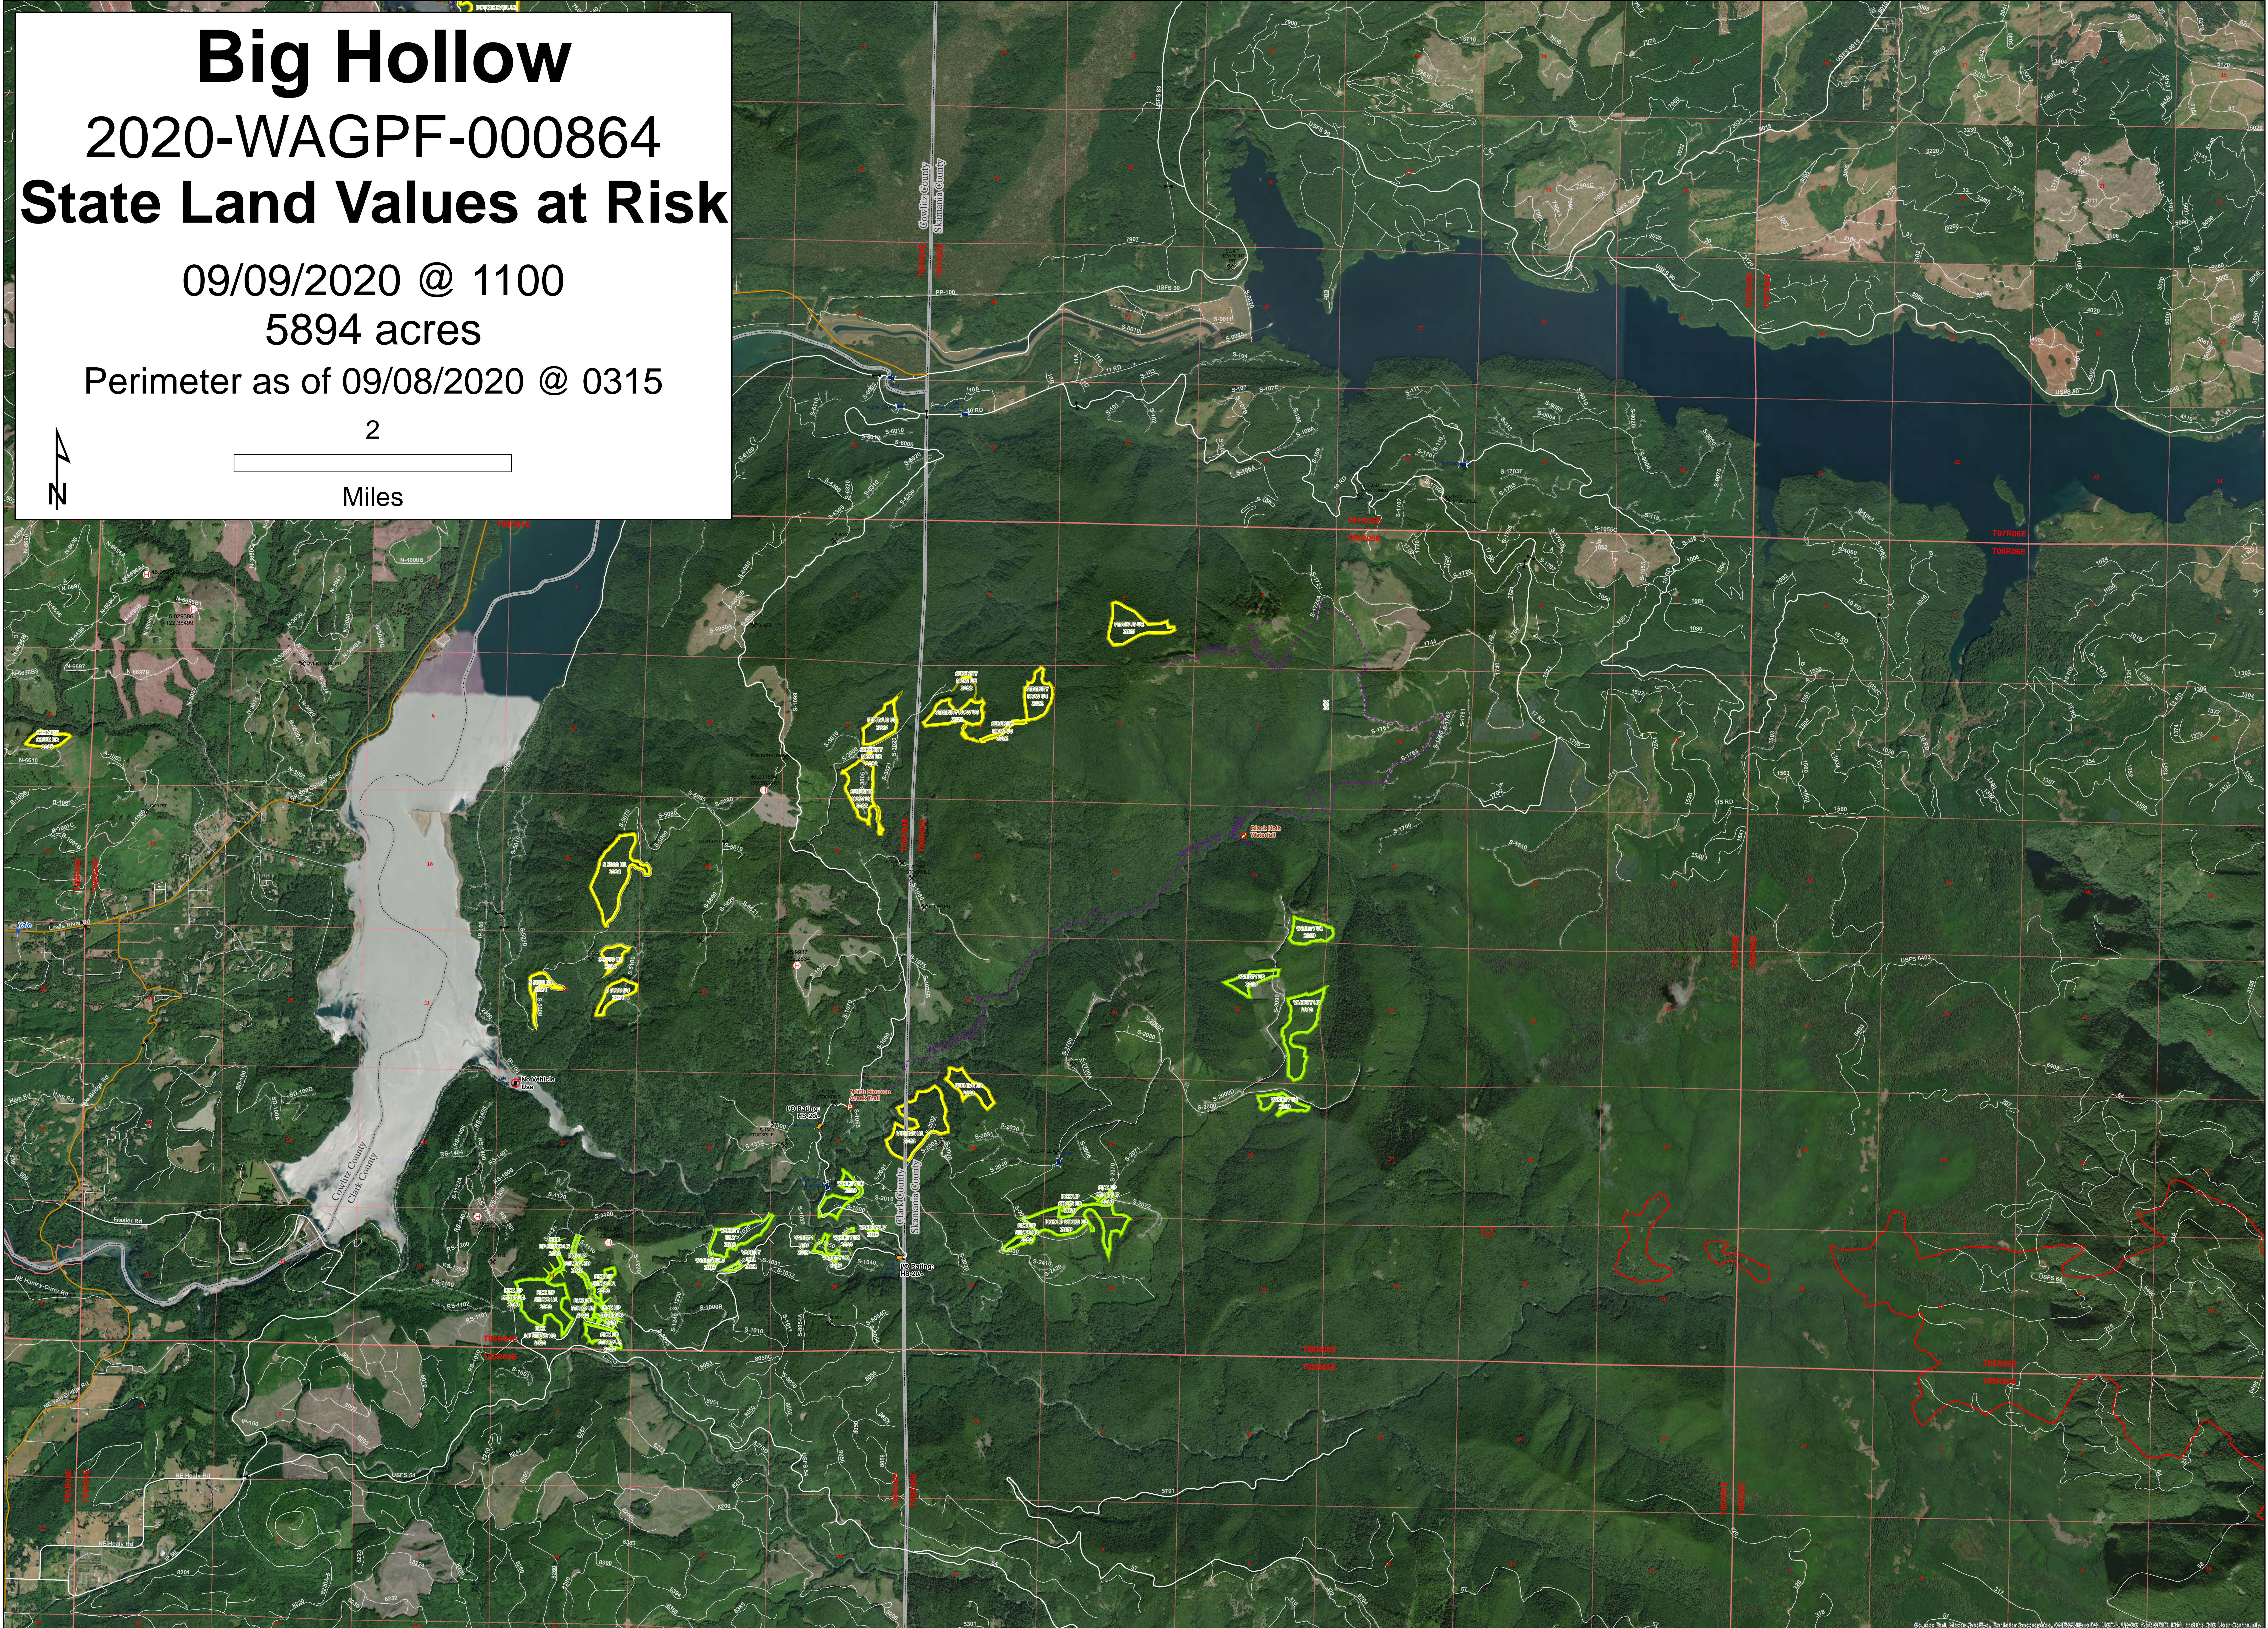

Big Hollow

2020-WAGPF-000864

State Land Values at Risk

09/09/2020 @ 1100

5894 acres

Perimeter as of 09/08/2020 @ 0315

2

Miles

- Wildfire Daily Fire Perimeter
- Planned Timber Harvests (Next 5 yrs)
- Sold Timber Harvests (Last yr)
- DNR Communication Site
- Hellsipos - Potential
- Point of Interest
- Trailhead
- Non-Motorized Trails
- Boat Launch
- Active or Unknown Roads
- Non-Active Roads
- Closed Road Barrier
- Bridge with Restricted Load Rating
- Closed Bridge
- County Boundaries