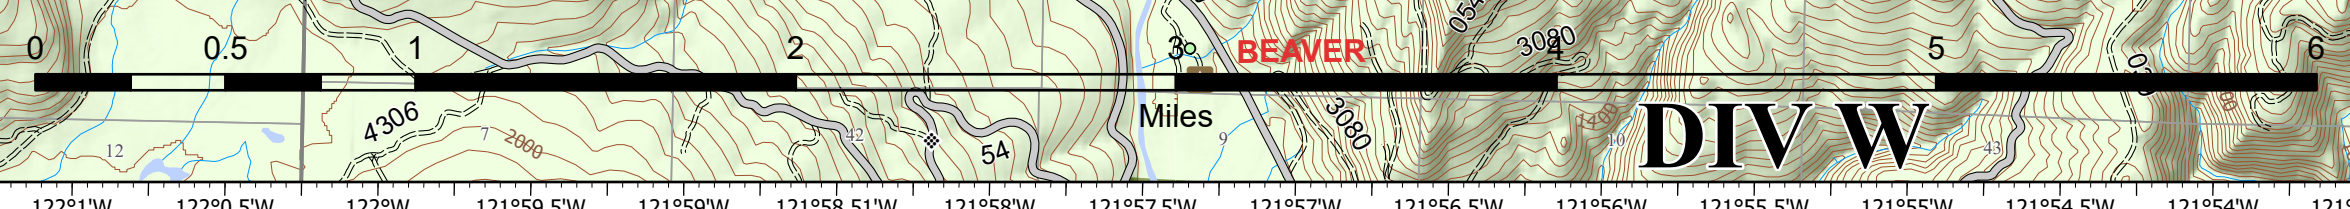

**BIG HOLLOW**  
WA-GPF-000864  
OPS Map  
DIV R

Date: North American 1983 Albers  
09/13/2020 Day Shift  
Perimeter as of: 09/12/2020 @ 0800  
Approx: 18,111 ac

- ✕ Closure
- Drop Point
- Helispot
- ⌘ Division Break
- No Dip Site
- ▬ Uncontrolled Fire Edge
- ▬ Access Road
- Structures
- ▭ Fire Area

North arrow and QR code.

S. Bushnell  
09 12 20  
2153 Hours

**DIV R**

**DIV W**