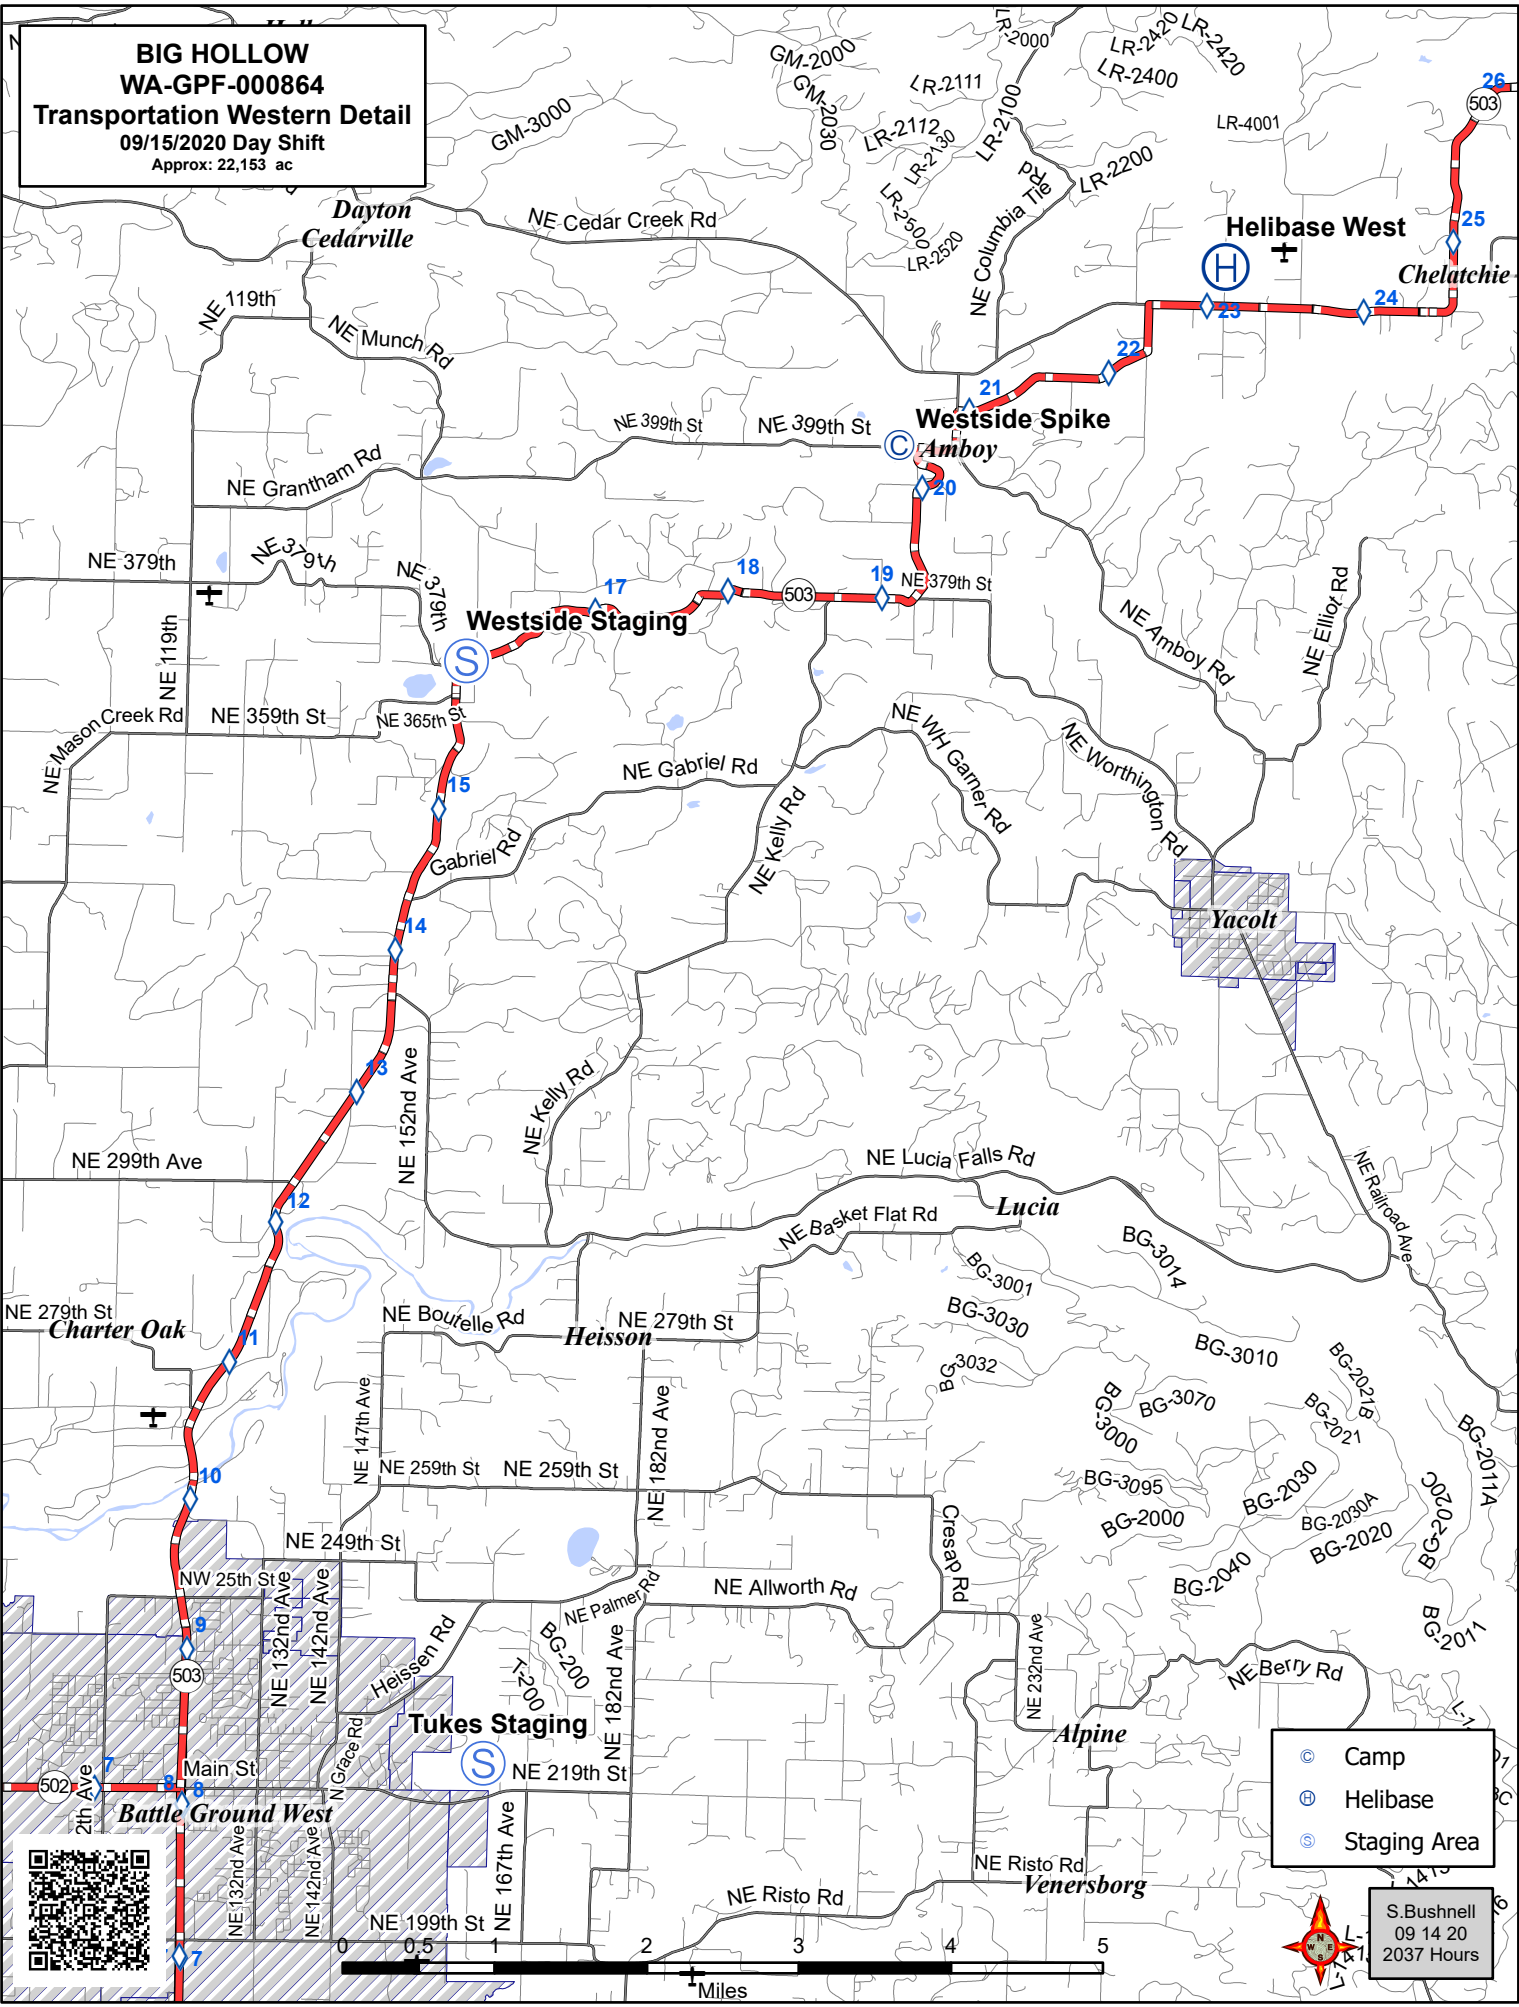

BIG HOLLOW
WA-GPF-000864
Transportation Western Detail
09/15/2020 Day Shift
 Approx: 22,153 ac

- Camp
- Helibase
- Staging Area

S. Bushnell
 09 14 20
 2037 Hours