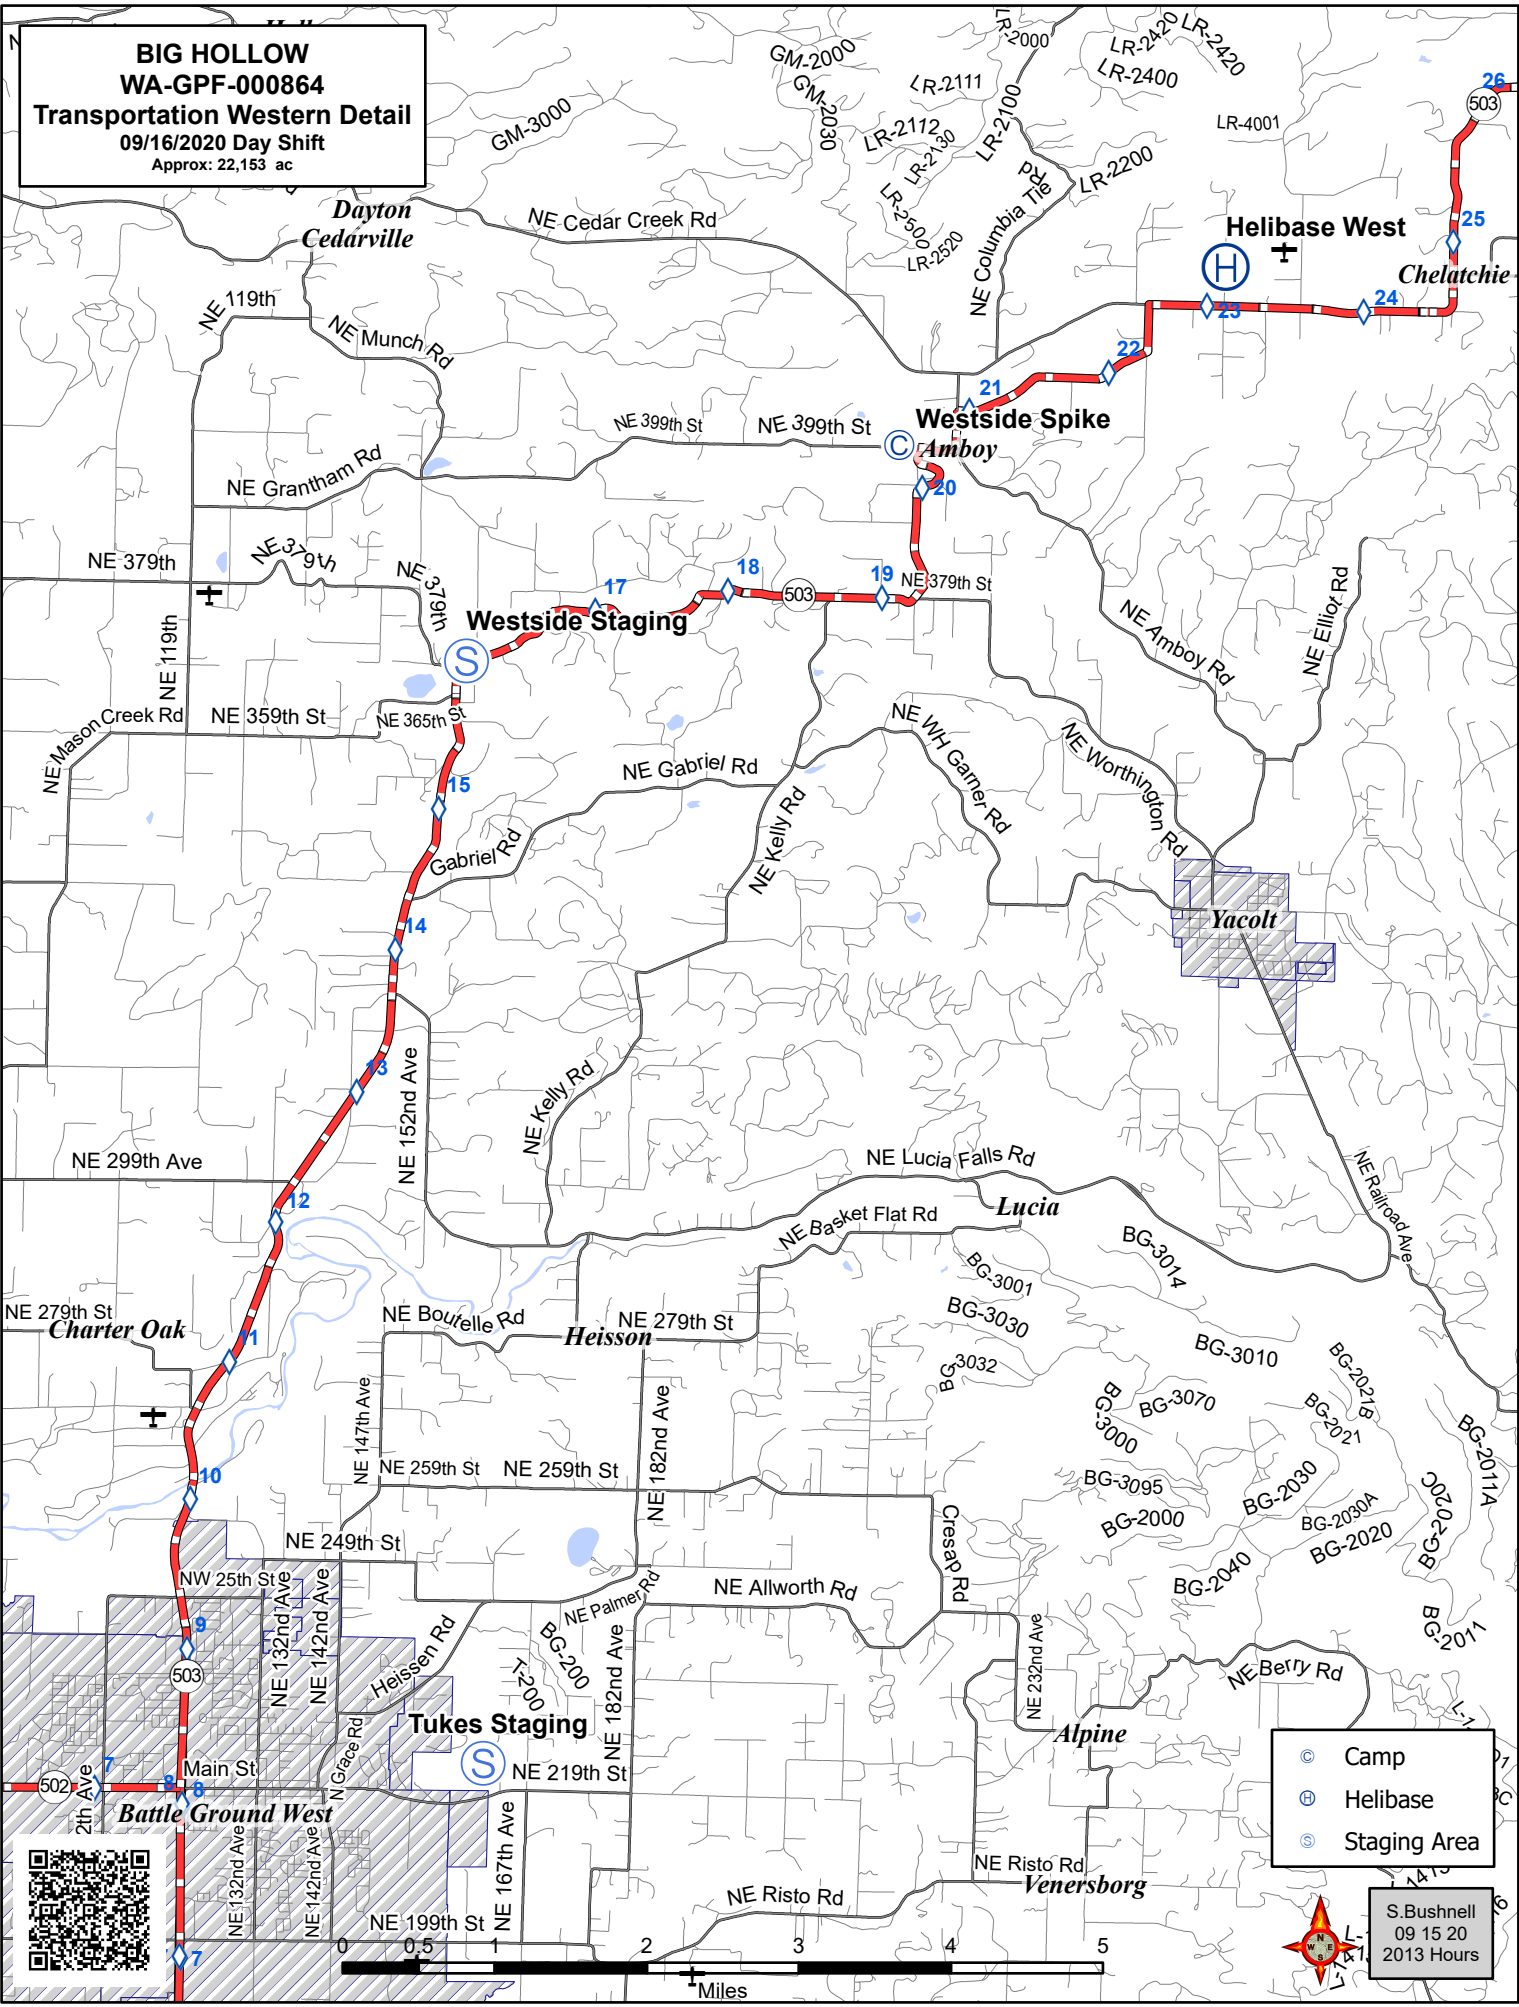

BIG HOLLOW
WA-GPF-000864
 Transportation Western Detail
 09/16/2020 Day Shift
 Approx: 22,153 ac

- ◉ Camp
- Ⓜ Helibase
- Ⓢ Staging Area

S. Bushnell
 09 15 20
 2013 Hours