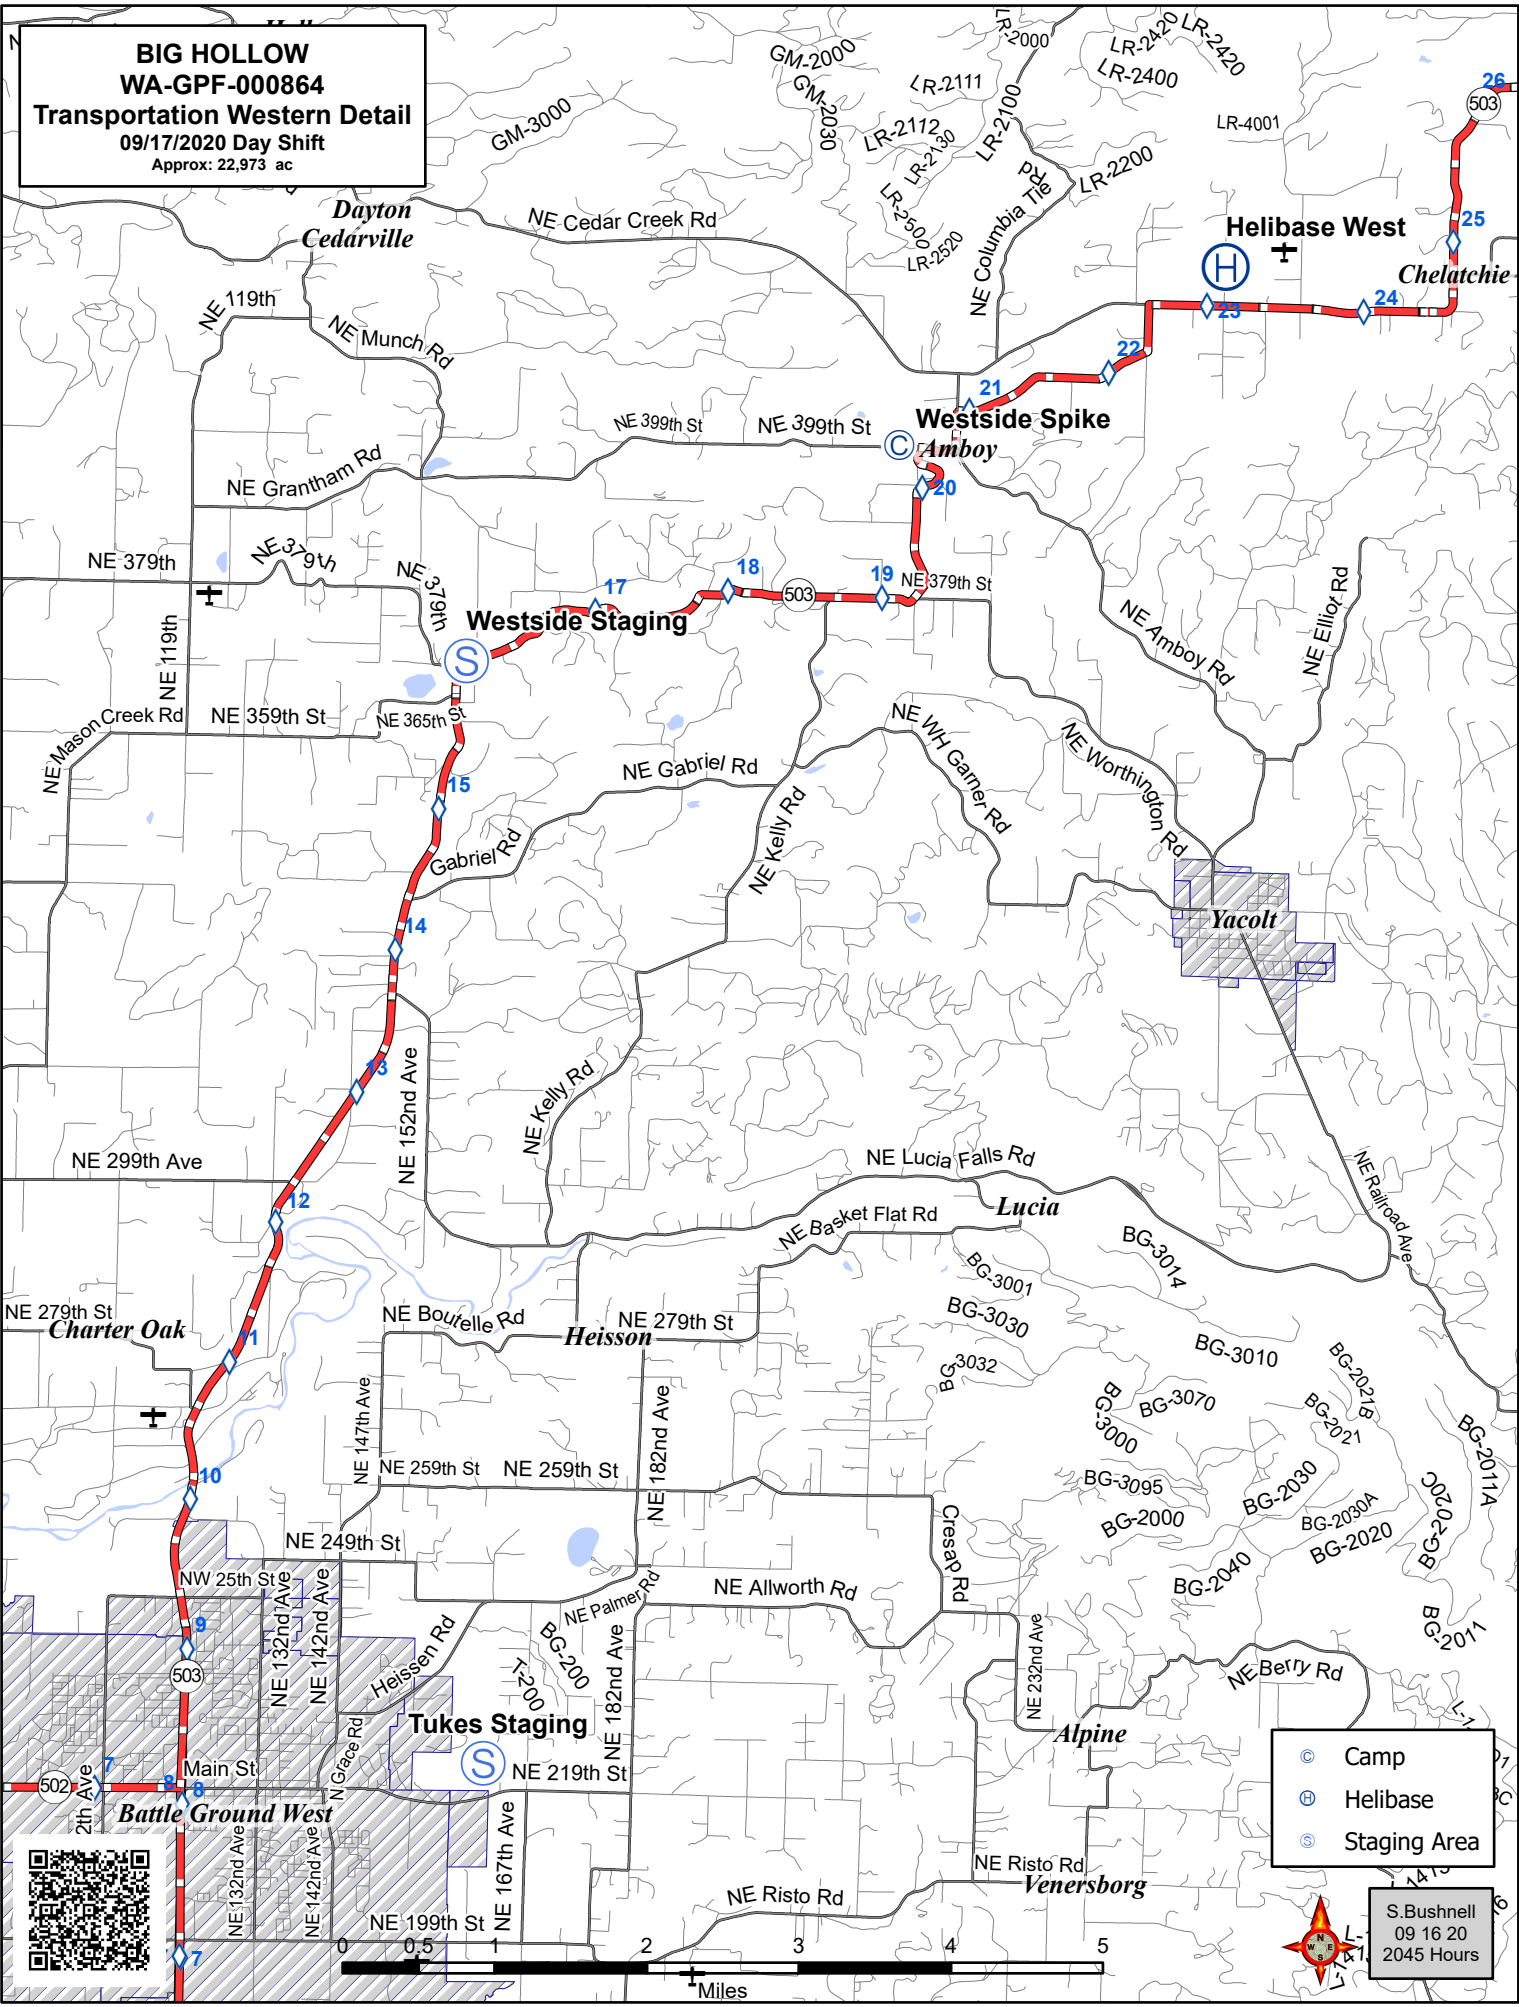

BIG HOLLOW
WA-GPF-000864
Transportation Western Detail
09/17/2020 Day Shift
 Approx: 22,973 ac

- Camp
- Helibase
- Staging Area

S. Bushnell
 09 16 20
 2045 Hours