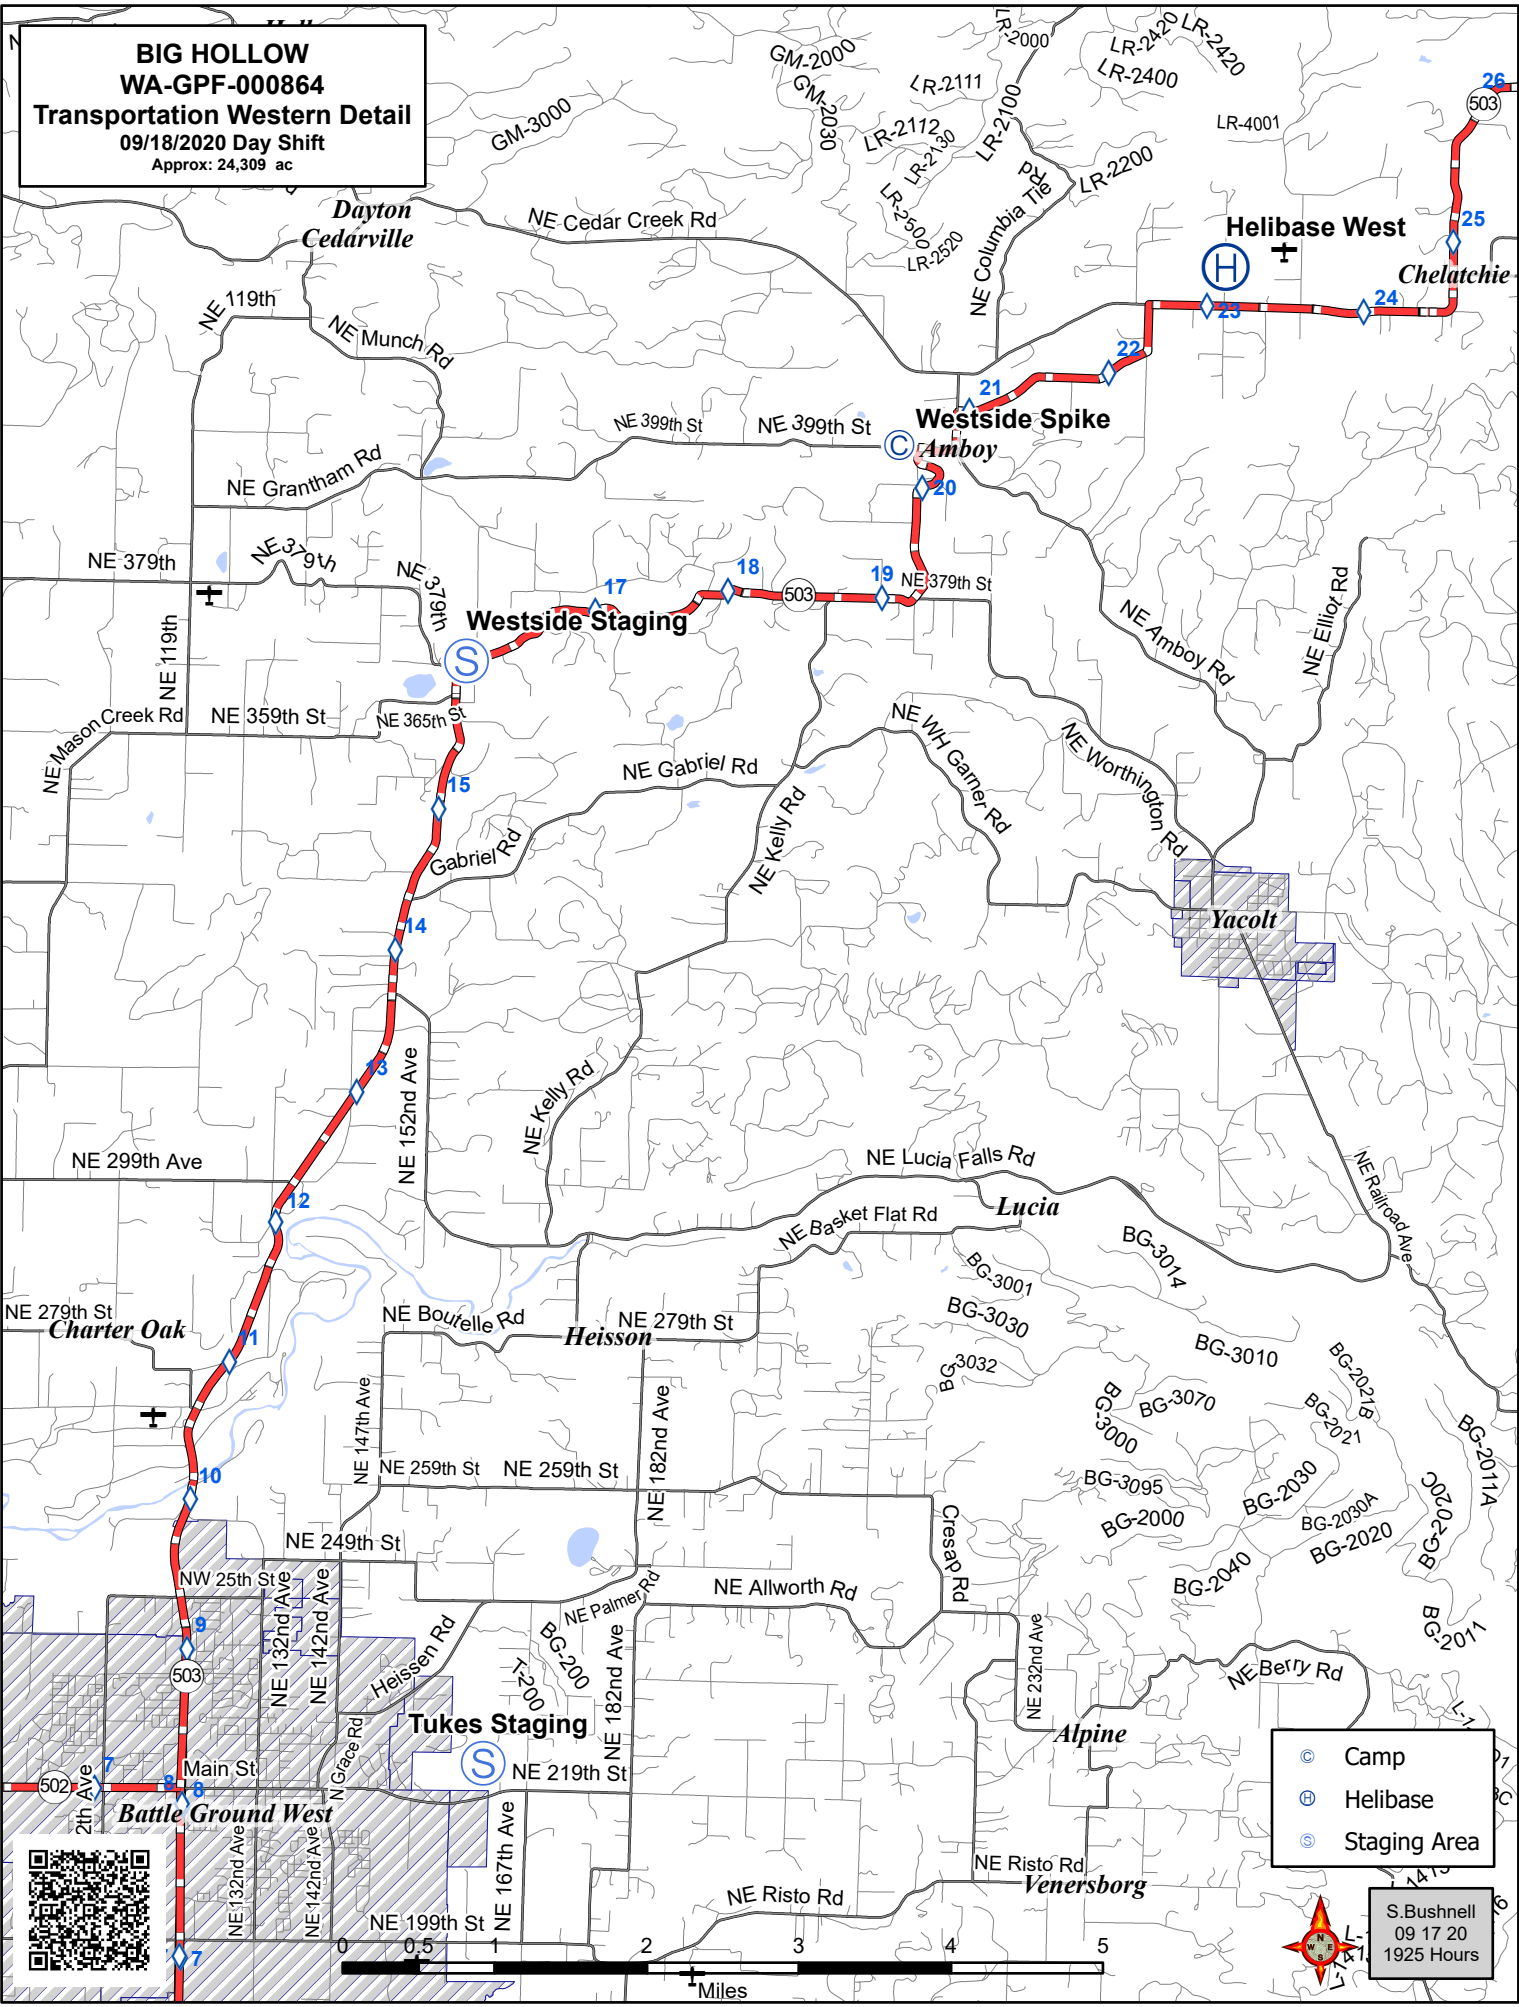

BIG HOLLOW
WA-GPF-000864
Transportation Western Detail
09/18/2020 Day Shift
 Approx: 24,309 ac

- Camp
- Helibase
- Staging Area

S. Bushnell
 09 17 20
 1925 Hours