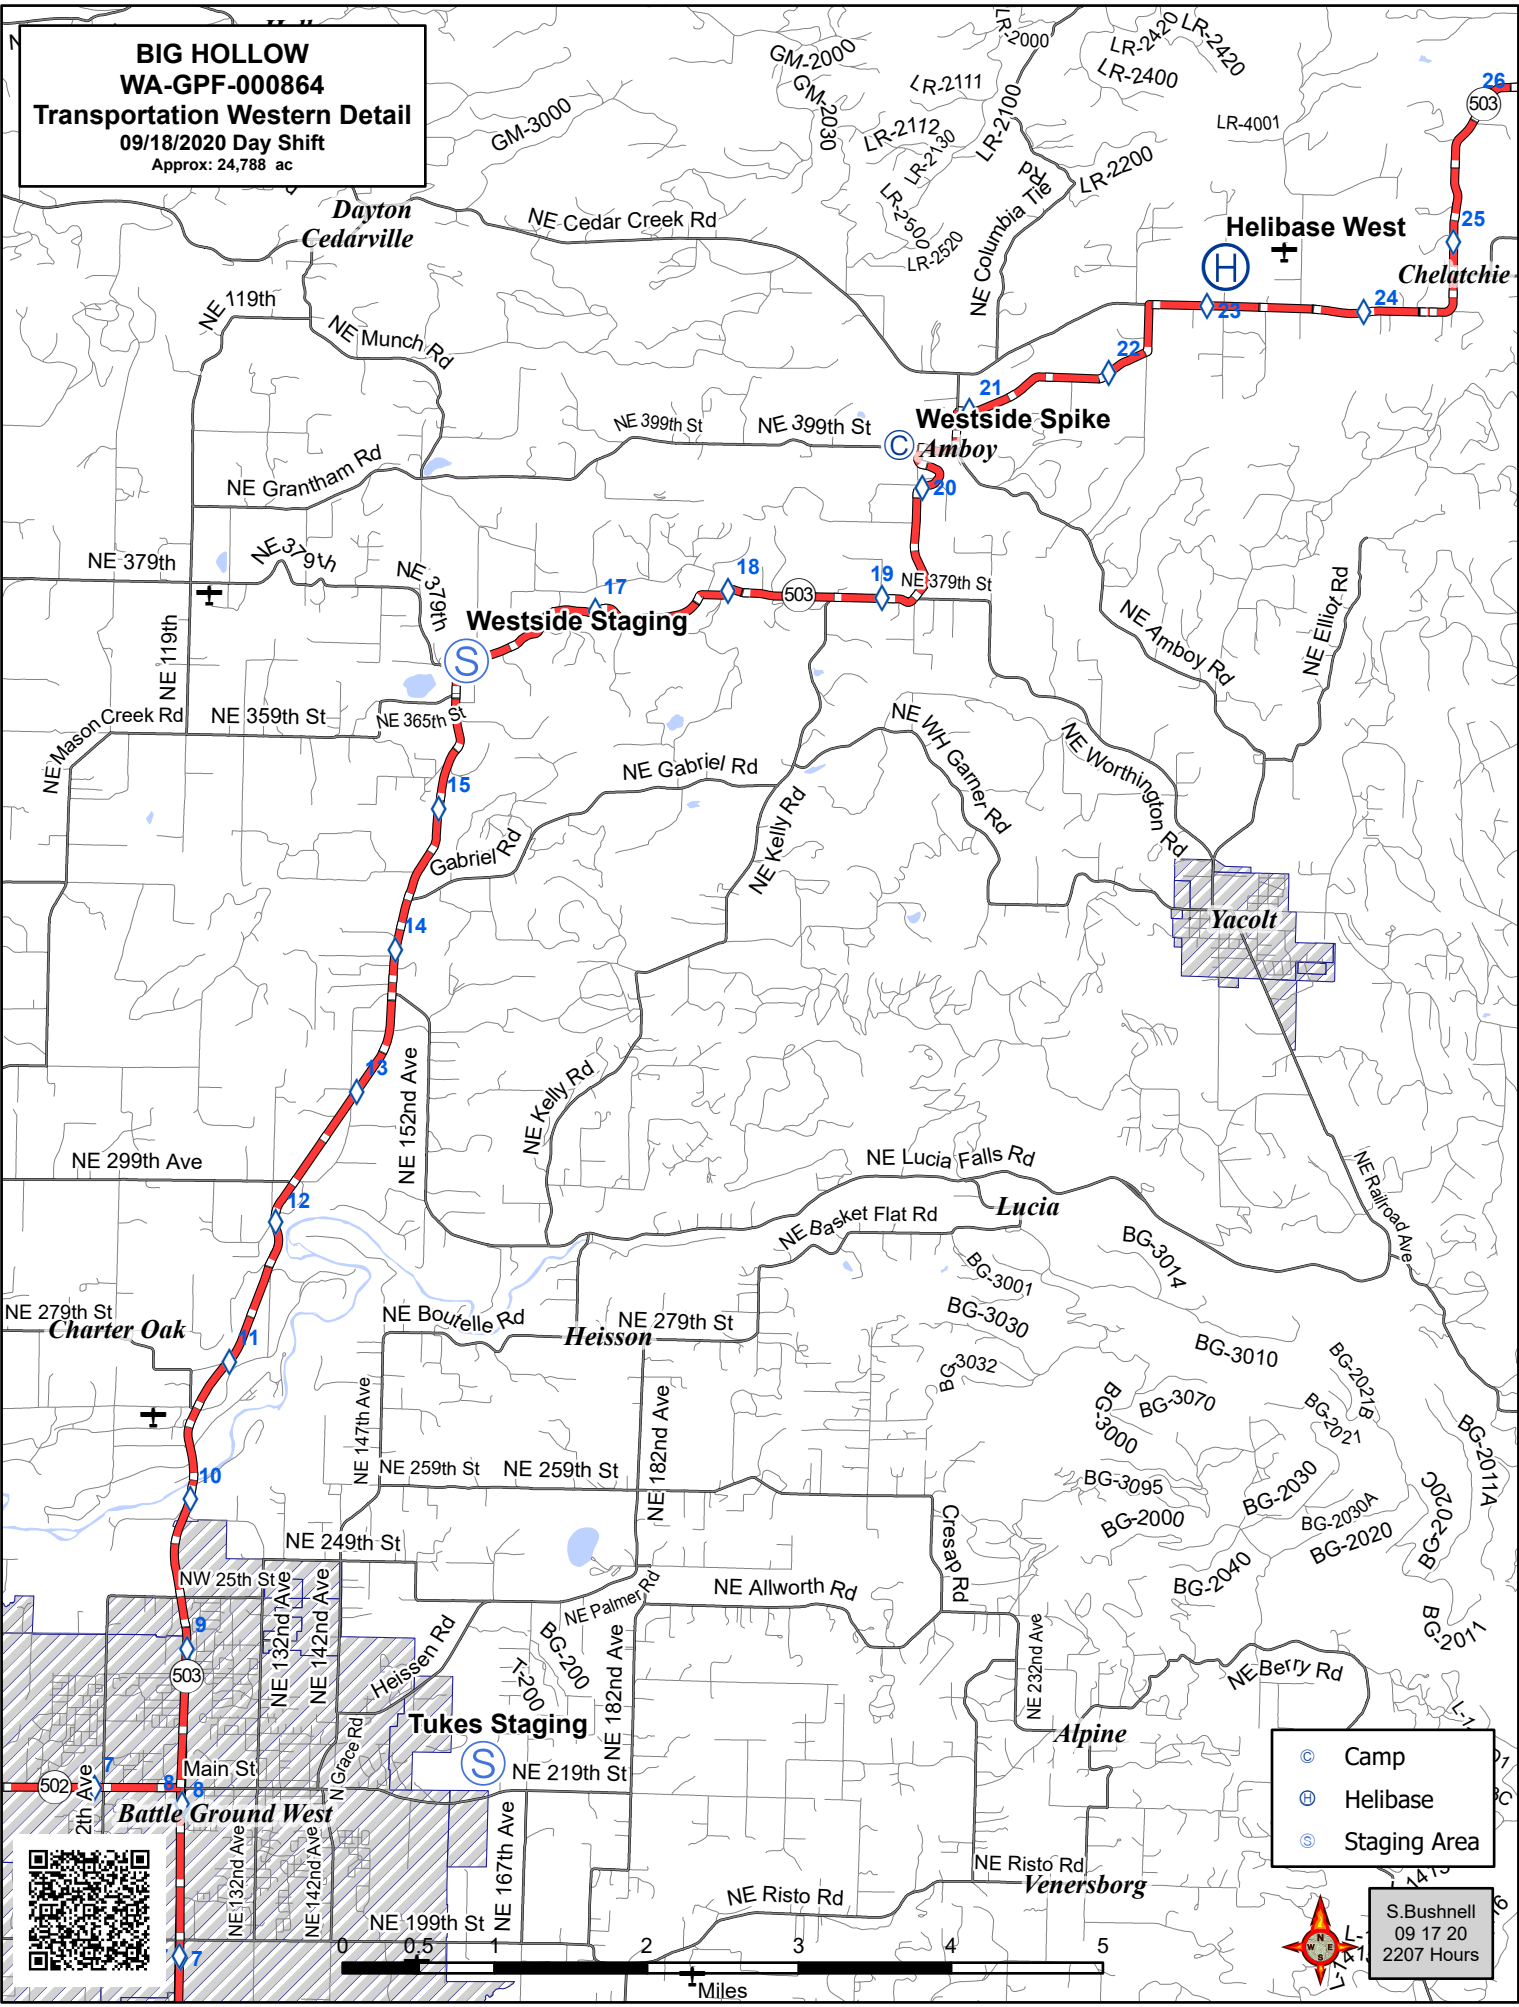

BIG HOLLOW
WA-GPF-000864
Transportation Western Detail
09/18/2020 Day Shift
 Approx: 24,788 ac

- Camp
- Helibase
- Staging Area

S. Bushnell
 09 17 20
 2207 Hours