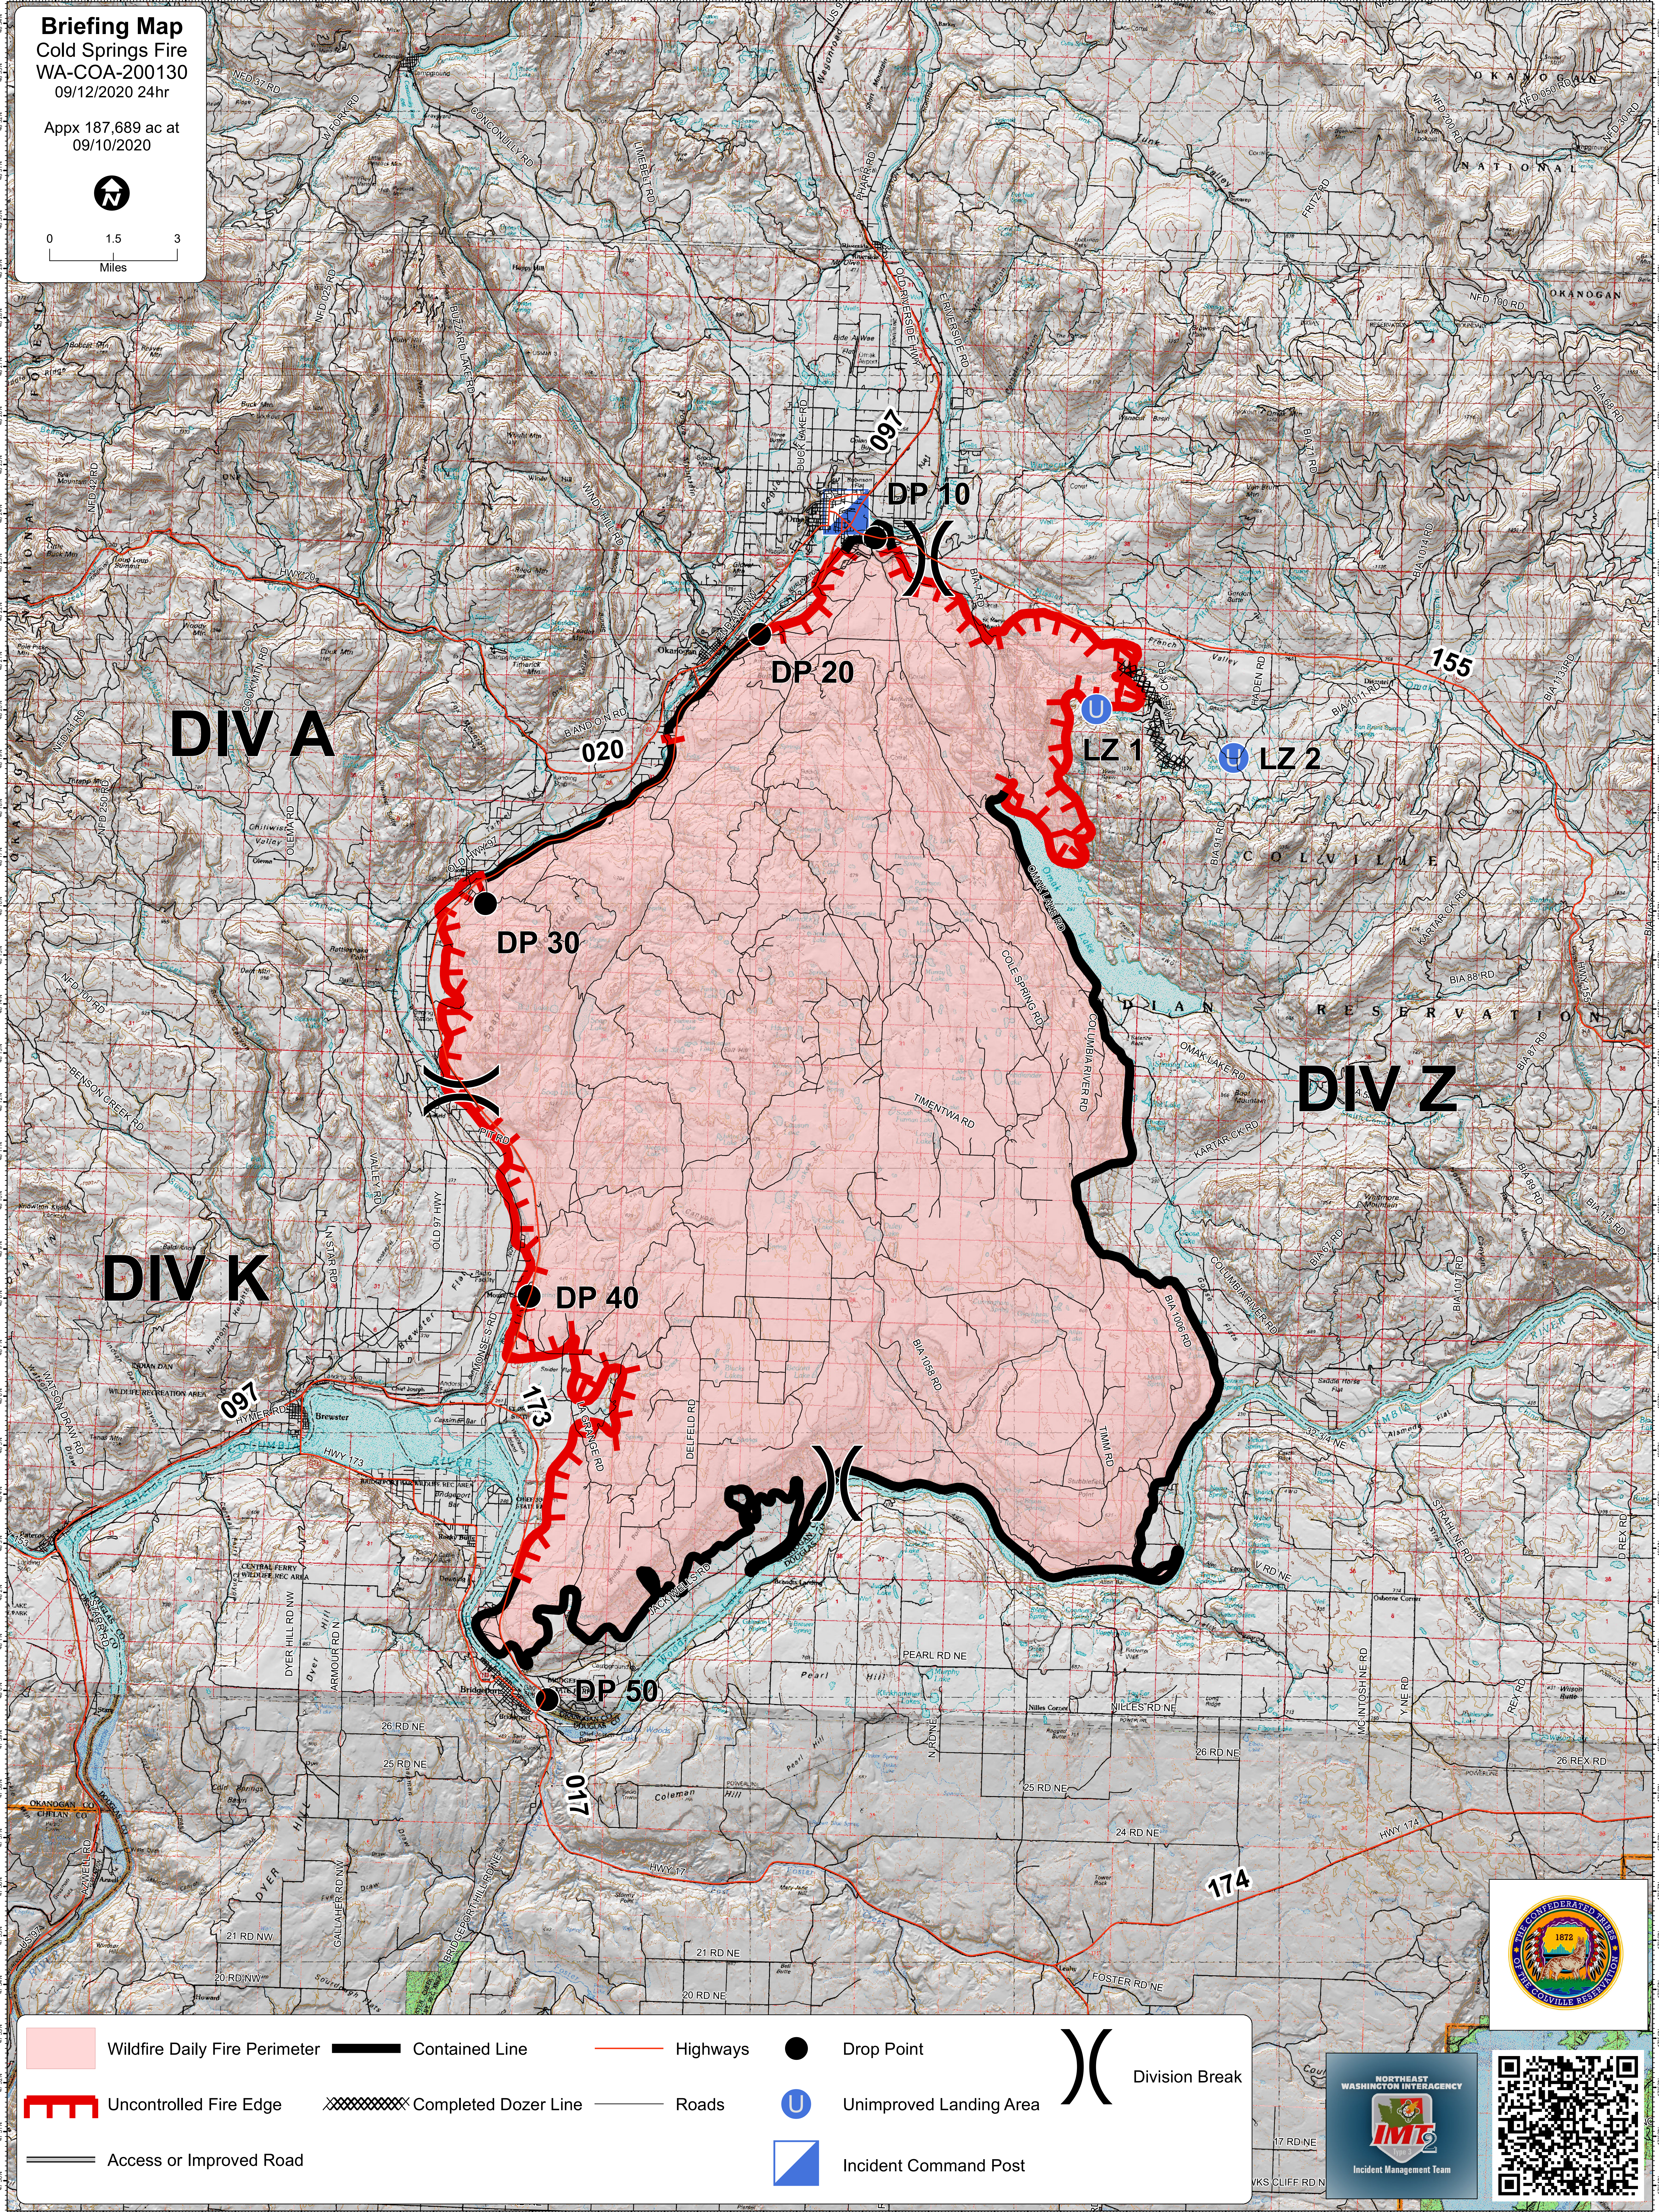

Briefing Map
Cold Springs Fire
WA-COA-200130
 09/12/2020 24hr

Appx 187,689 ac at
 09/10/2020

0 1.5 3
 Miles

DIV A

DIV K

DIV Z

Wildfire Daily Fire Perimeter	Contained Line	Highways	Drop Point	Division Break
Uncontrolled Fire Edge	Completed Dozer Line	Roads	Unimproved Landing Area	
Access or Improved Road			Incident Command Post	