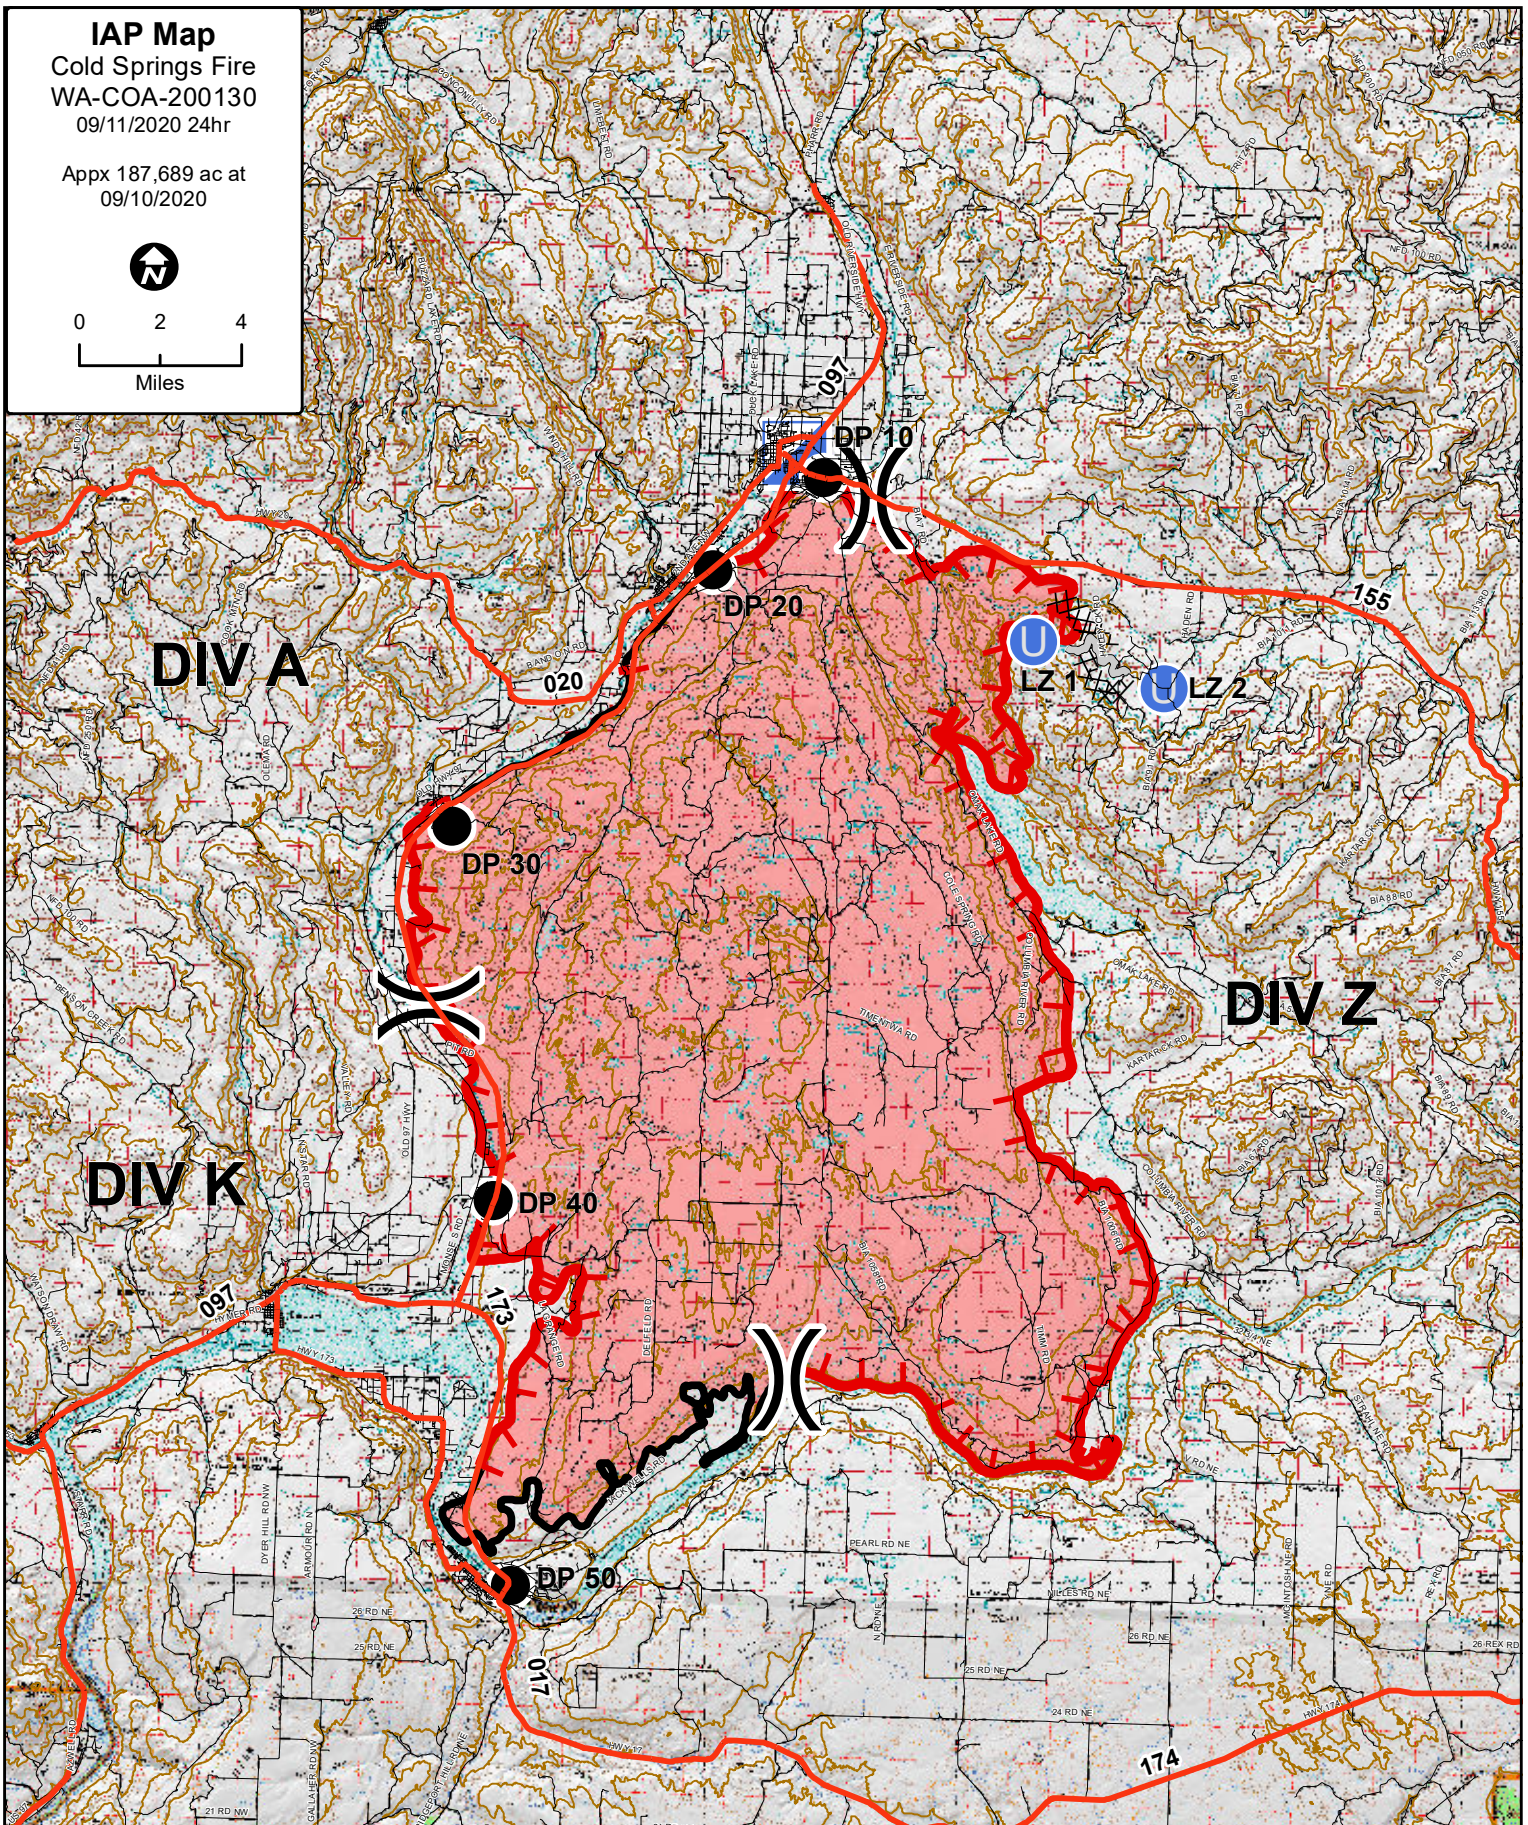

IAP Map

Cold Springs Fire
WA-COA-200130

09/11/2020 24hr

Appx 187,689 ac at
09/10/2020

- Wildfire Daily Fire Perimeter
- Uncontrolled Fire Edge

- Division Break
- Incident Command Post

- Unimproved Landing Area
- Drop Point
- Roads
- Highways