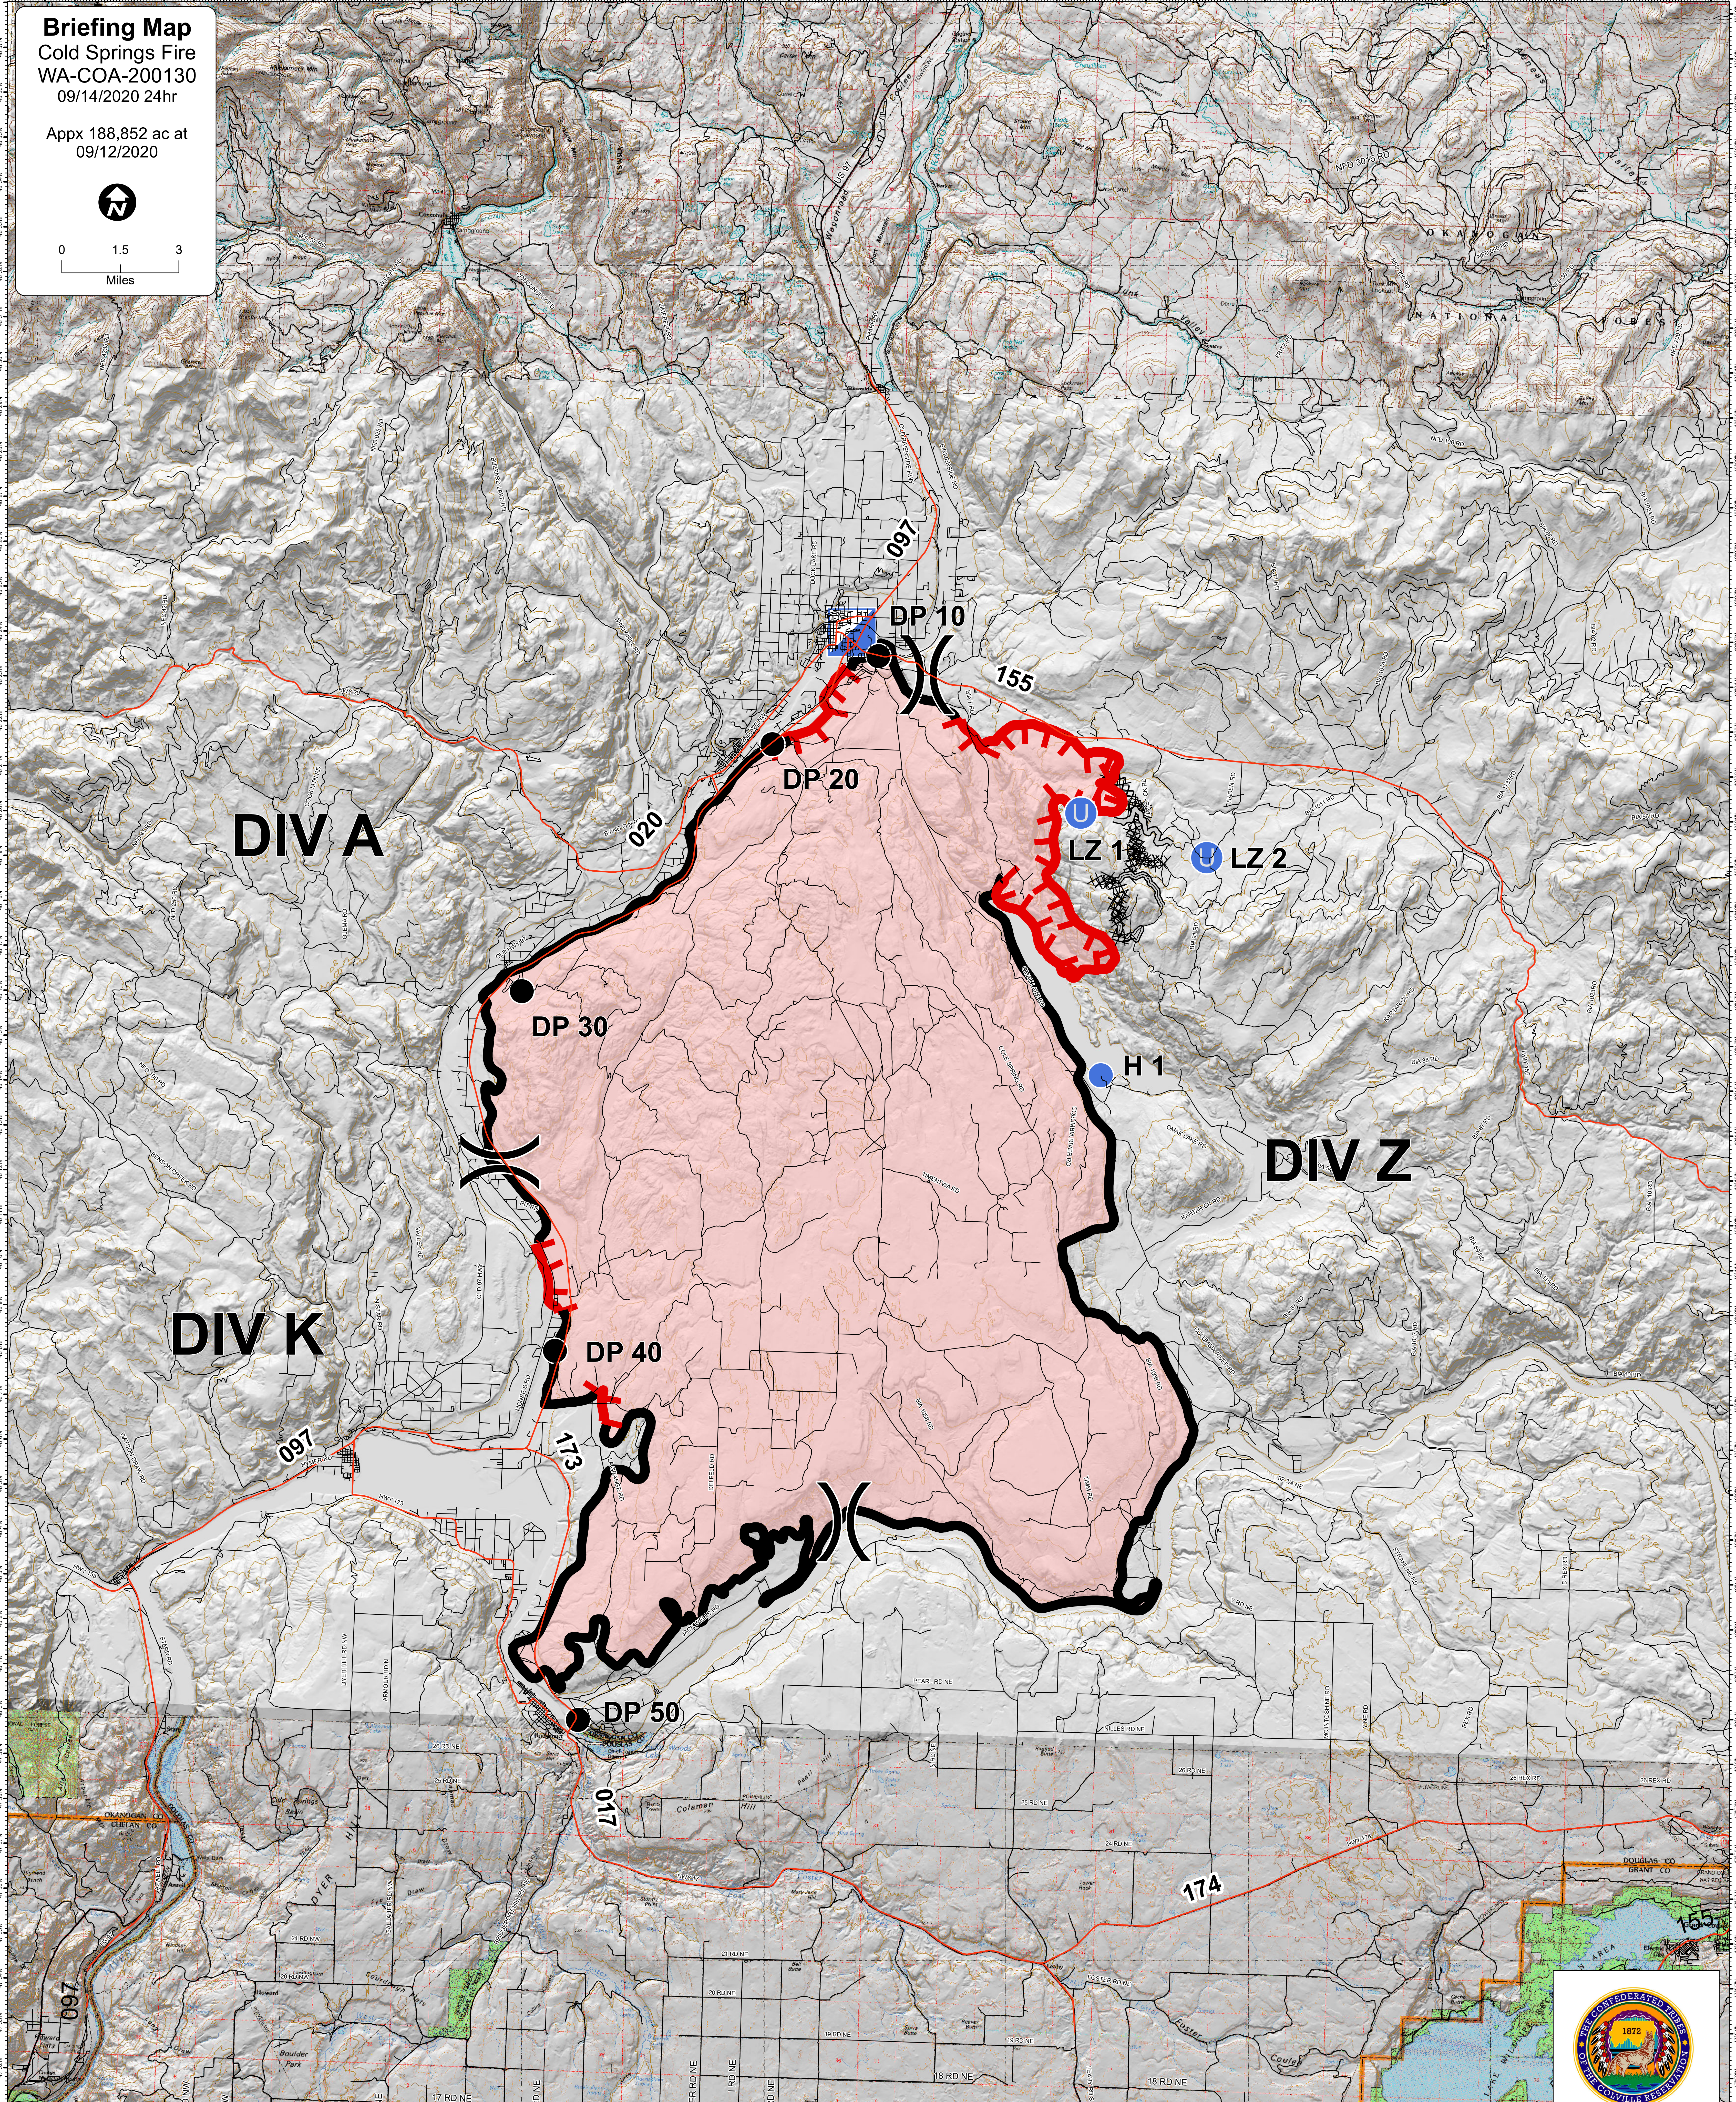

**Briefing Map**  
**Cold Springs Fire**  
**WA-COA-200130**  
 09/14/2020 24hr

Appx 188,852 ac at  
 09/12/2020

0 1.5 3  
 Miles

Wildfire Daily Fire Perimeter	Contained Line	Highways	Drop Point	Incident Command Post
Uncontrolled Fire Edge	Completed Dozer Line	Roads	Unimproved Landing Area	Division Break
Access or Improved Road	Access or Improved Road	Helispot		