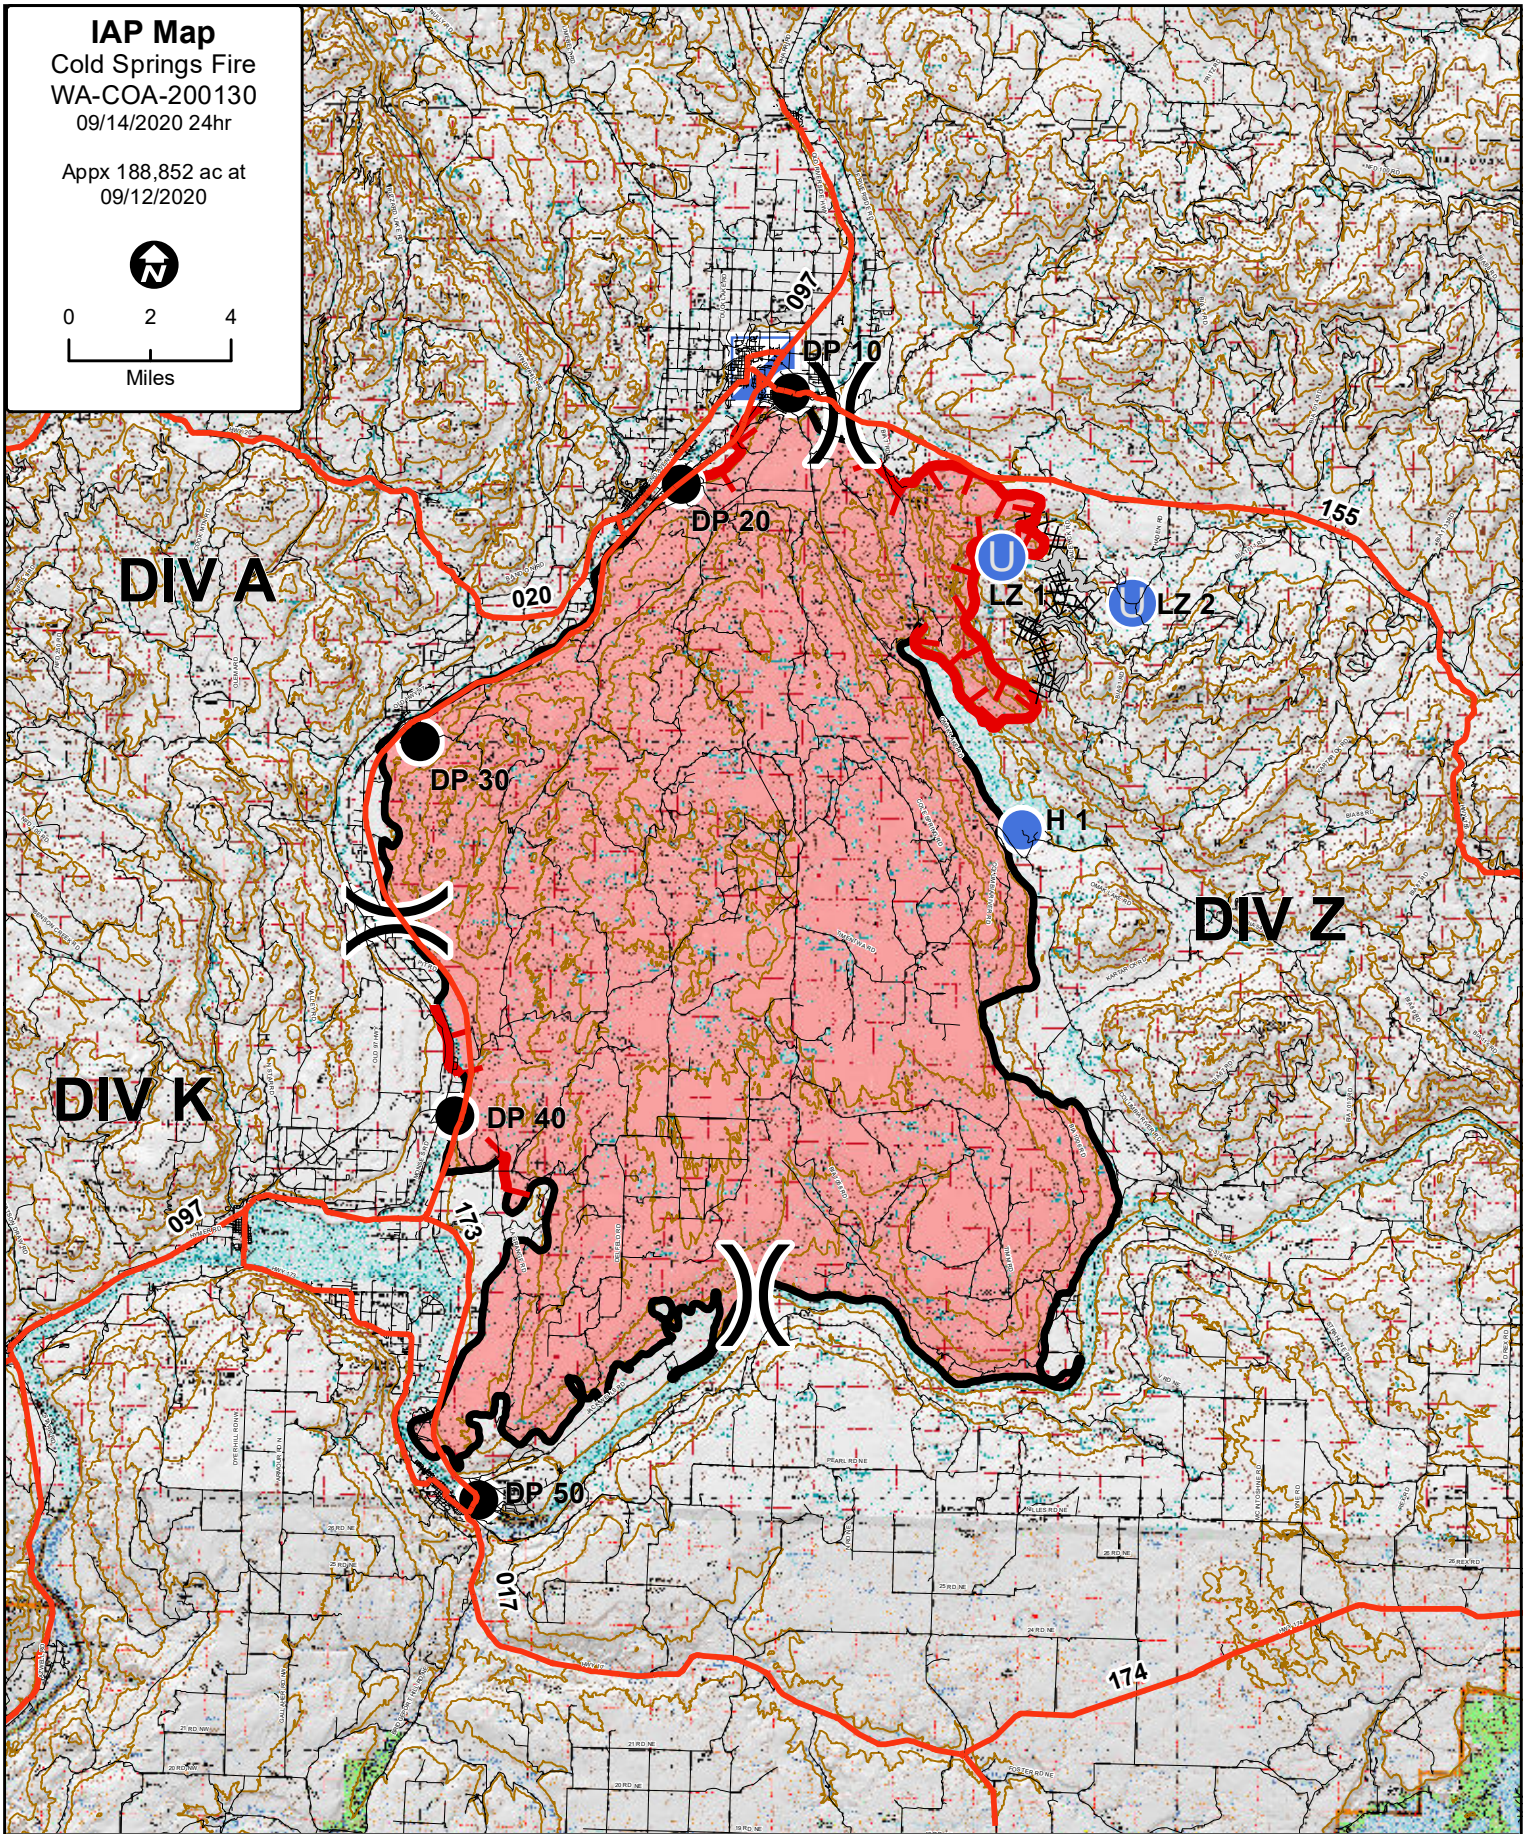

IAP Map

Cold Springs Fire
WA-COA-200130

09/14/2020 24hr

Appx 188,852 ac at
09/12/2020

0 2 4

Miles

 Wildfire Daily Fire Perimeter
 Uncontrolled Fire Edge

 Division Break
 Incident Command Post

 Unimproved Landing Area
 Drop Point
 Roads
 Highways