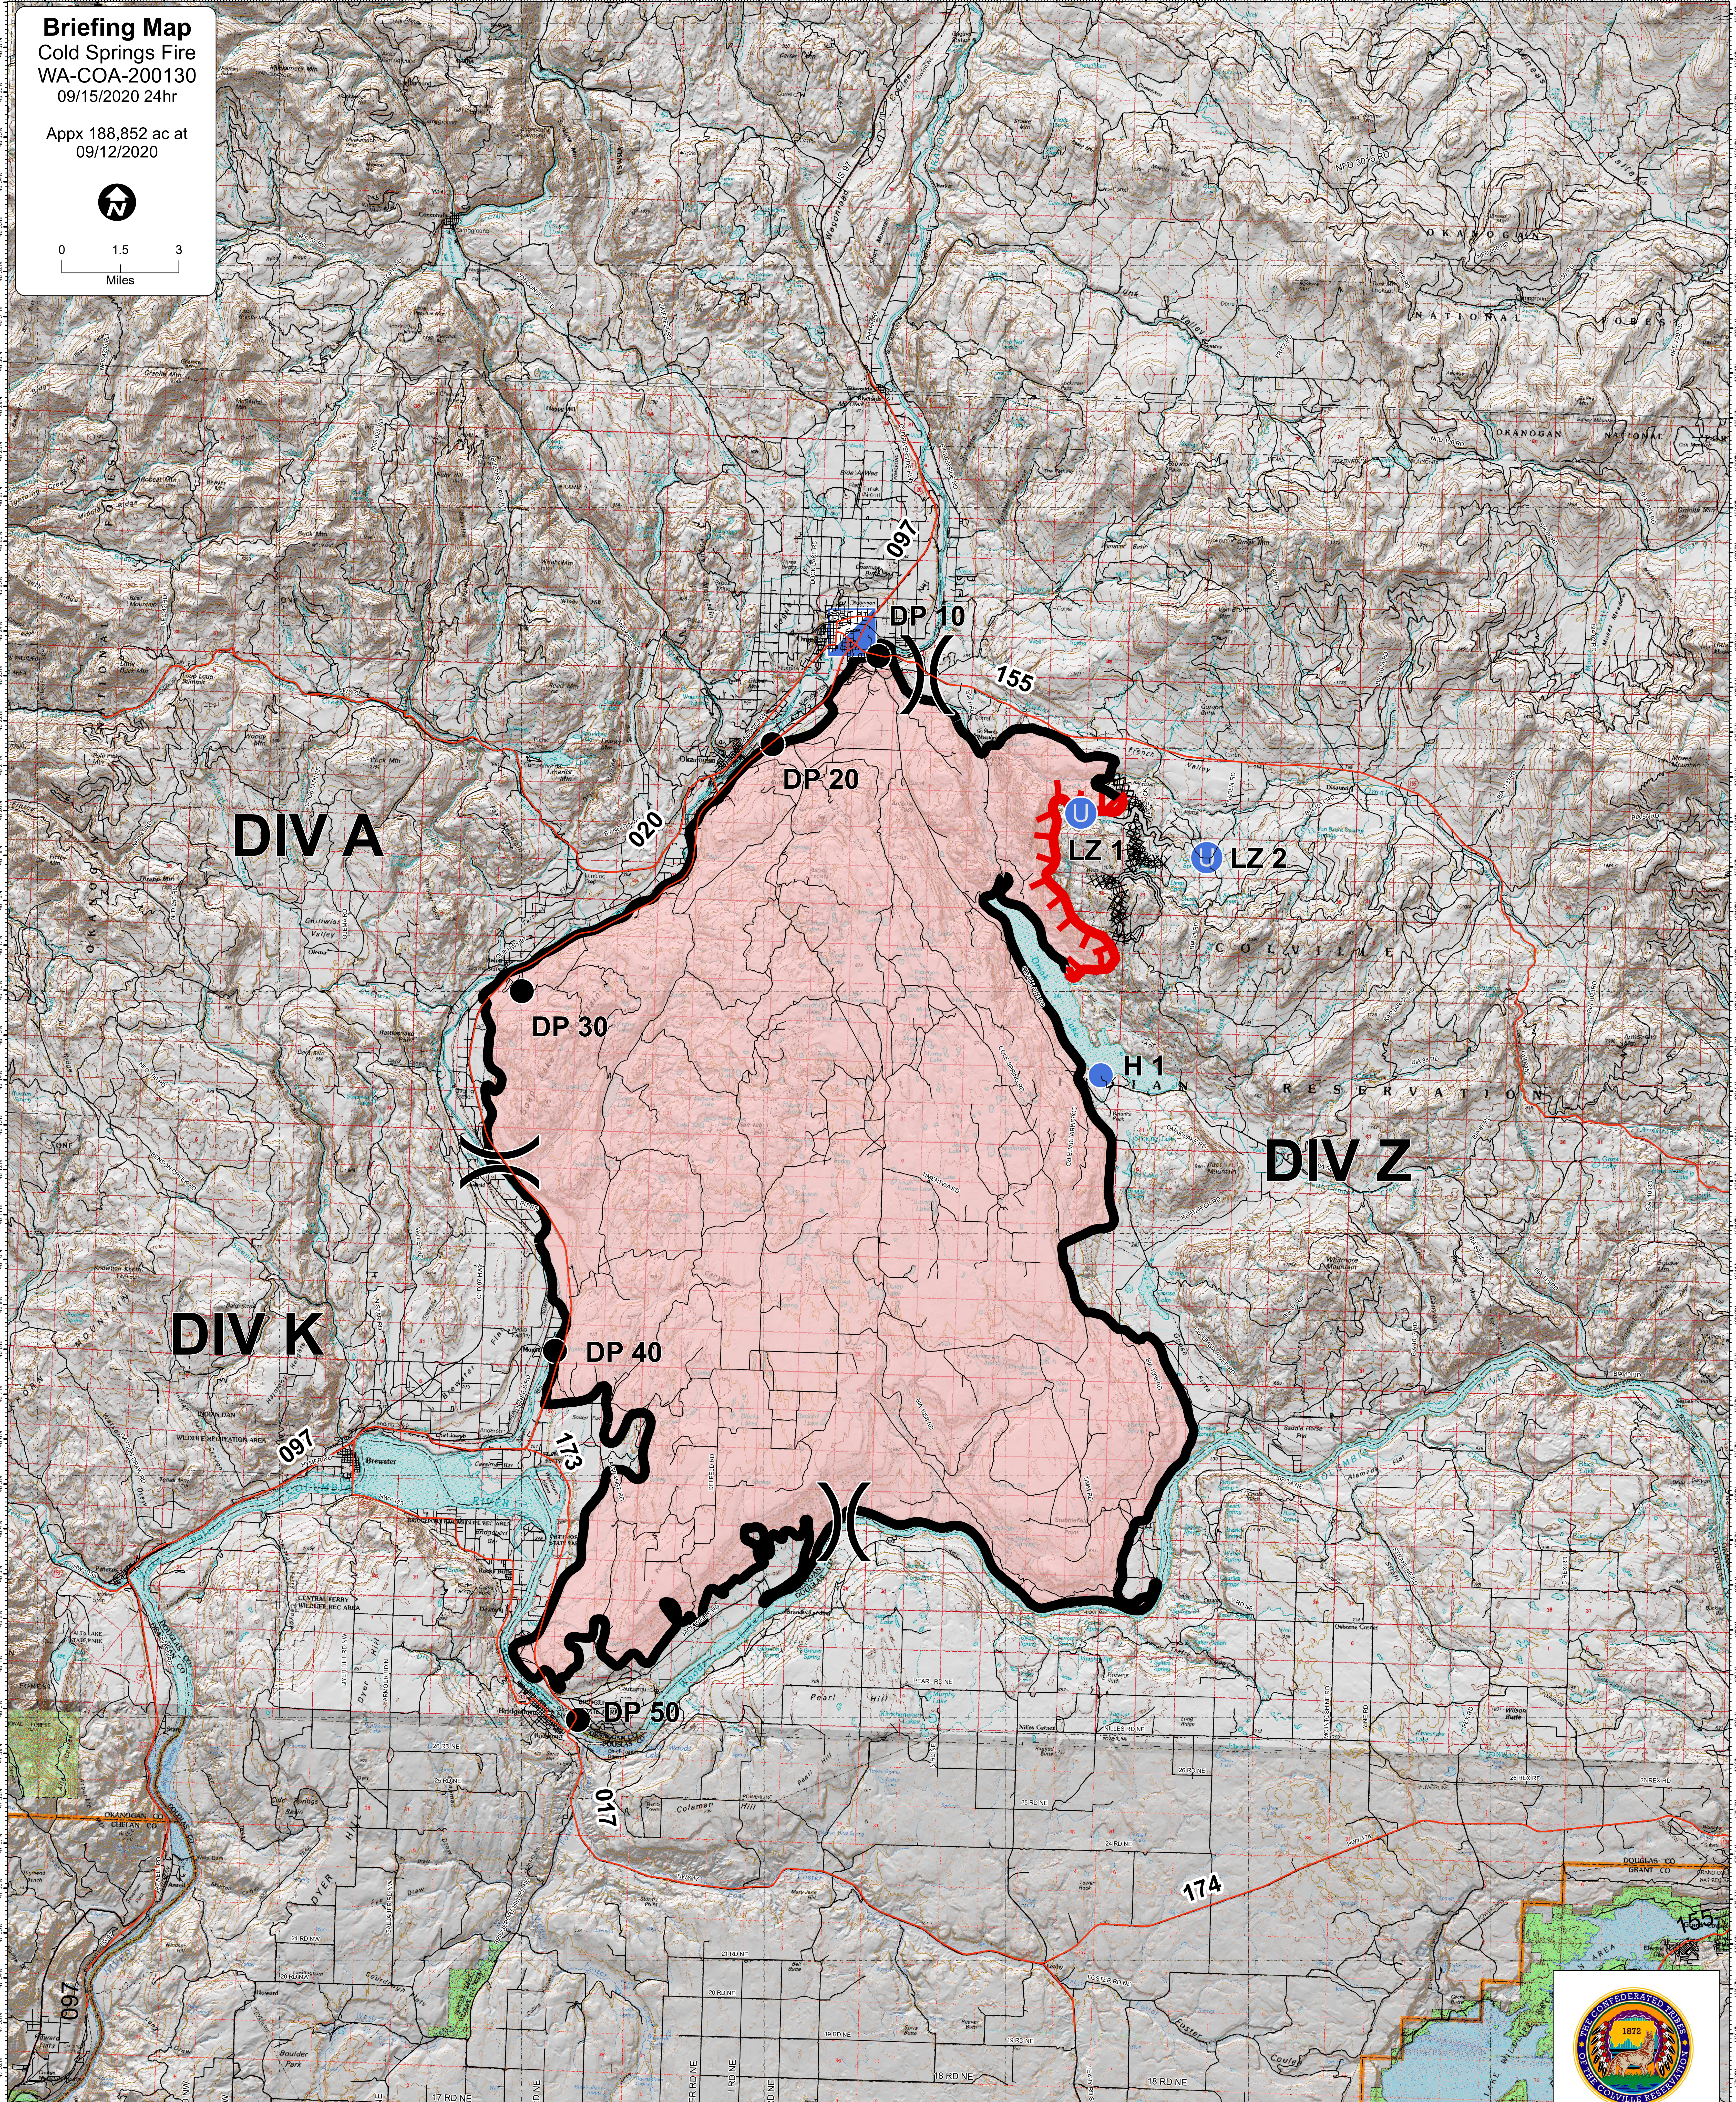

Briefing Map
Cold Springs Fire
WA-COA-200130
09/15/2020 24hr

Appx 188,852 ac at
09/12/2020

0 1.5 3
Miles

Wildfire Daily Fire Perimeter	Contained Line	Highways	Drop Point	Incident Command Post
Uncontrolled Fire Edge	Completed Dozer Line	Roads	Unimproved Landing Area	Division Break
Access or Improved Road			Helispot	