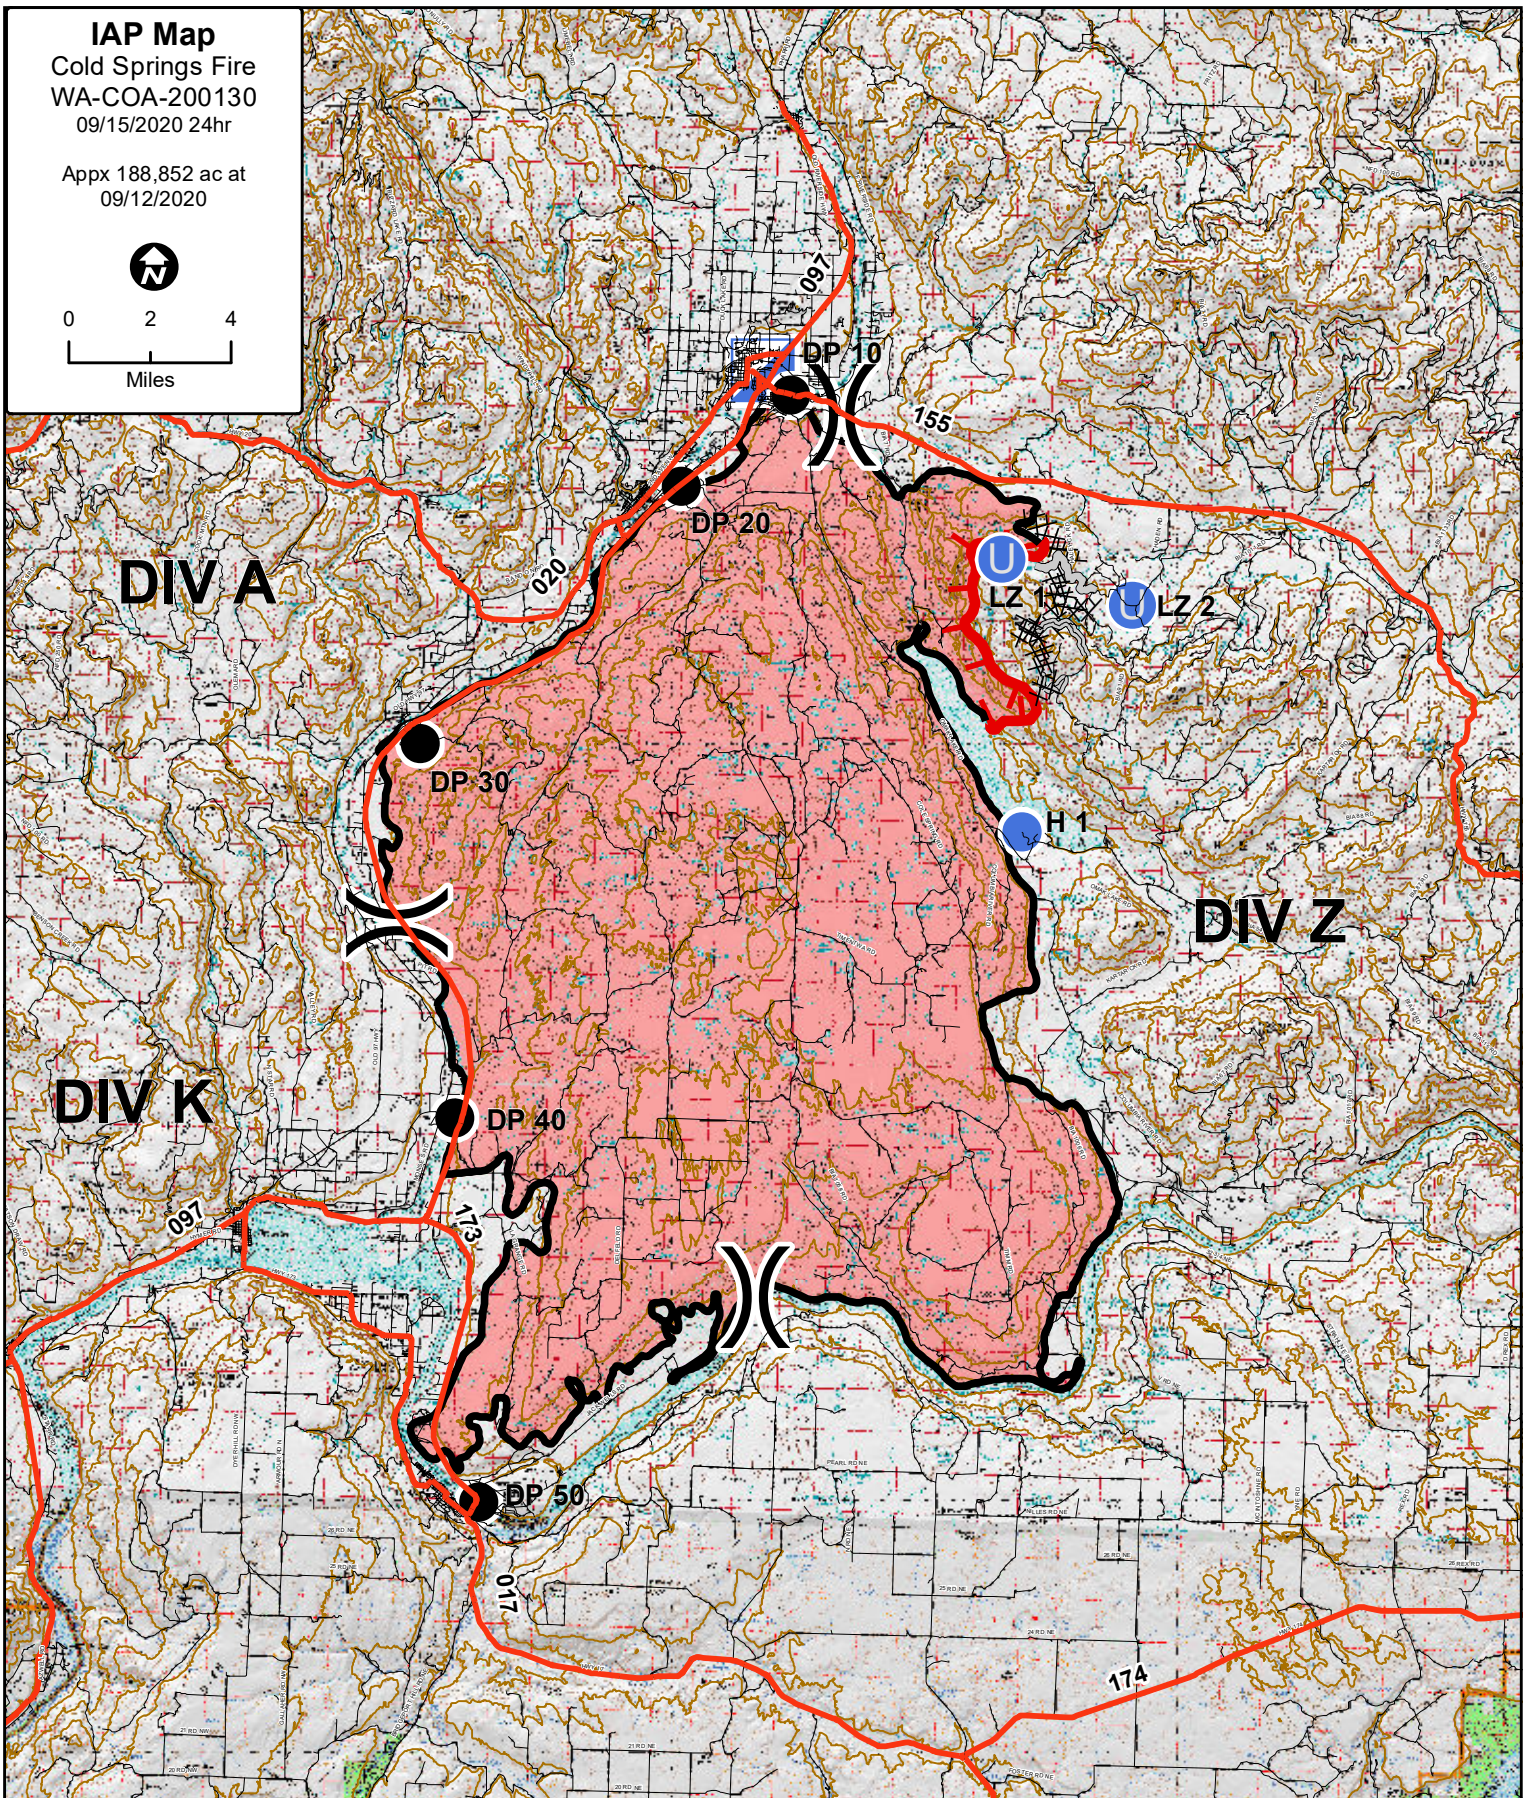

IAP Map

Cold Springs Fire
WA-COA-200130

09/15/2020 24hr

Appx 188,852 ac at
09/12/2020

Wildfire Daily Fire Perimeter

Uncontrolled Fire Edge

Incident Command Post

Unimproved Landing Area

Helispot

Division Break

Access or Improved Road

Completed Dozer Line

Drop Point

Roads

Highways