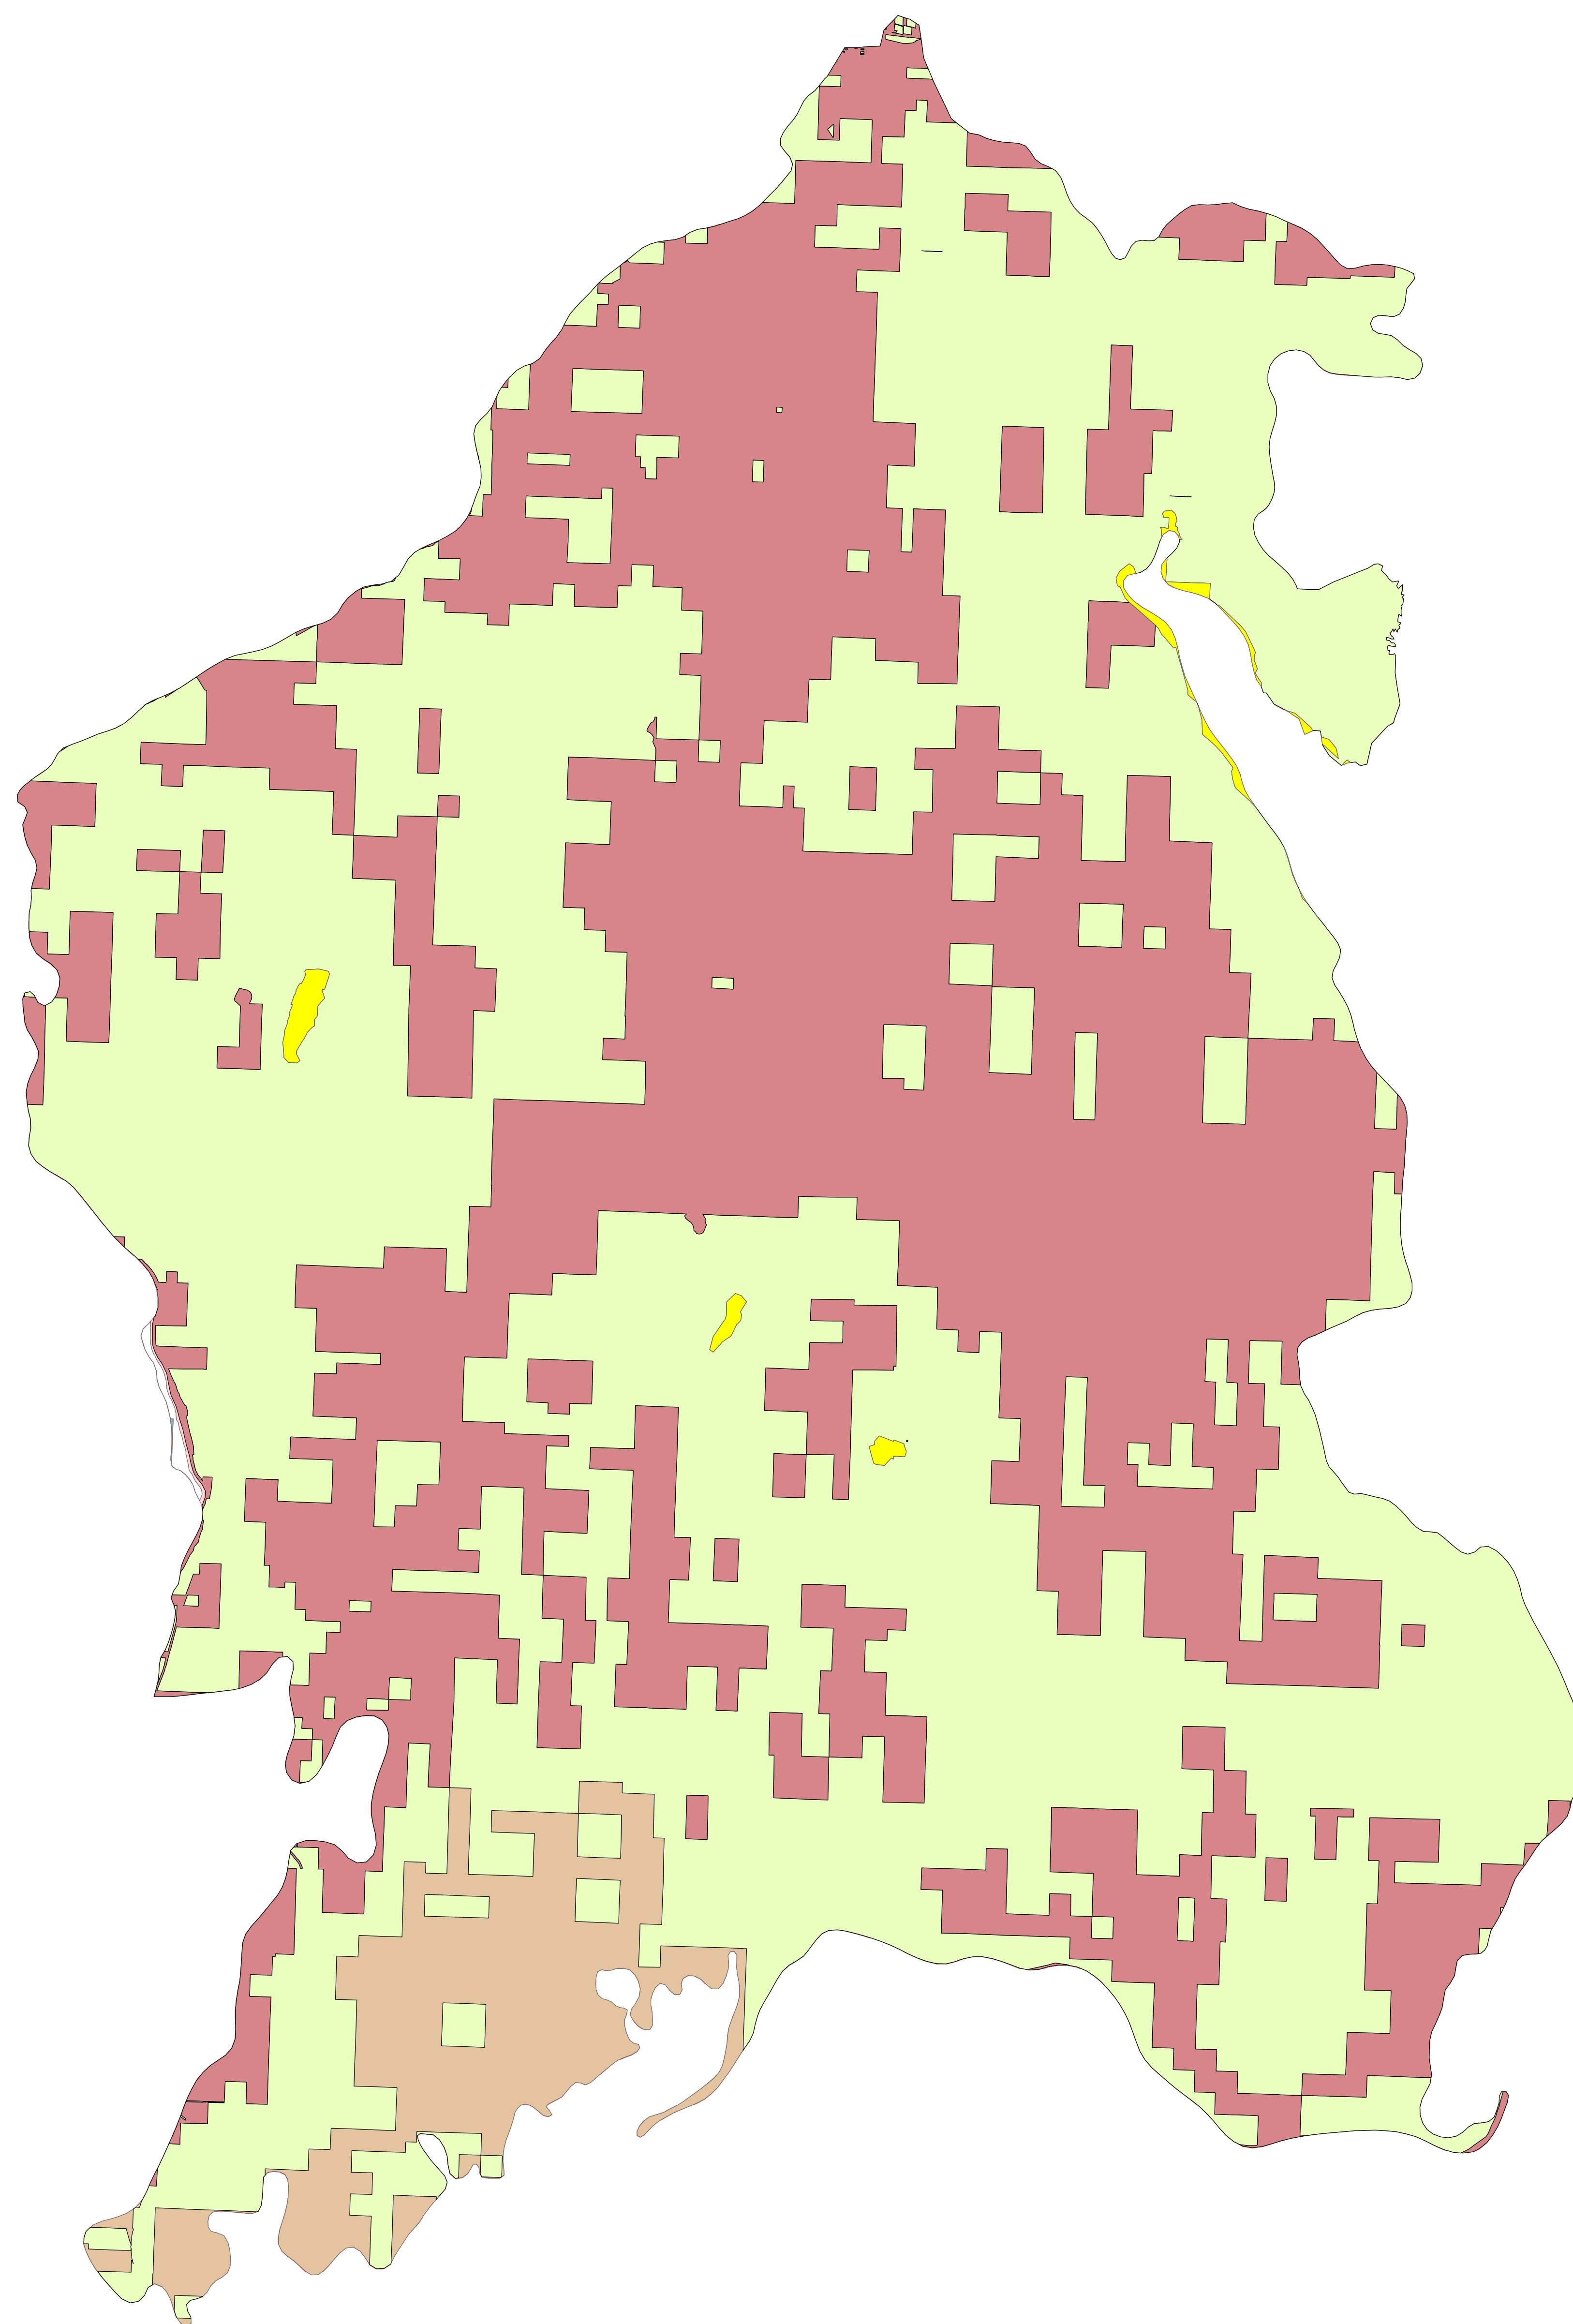

# Ownership Map

Cold Springs Fire  
WA-COA-200130  
09/17/2020 24hr

Appx 189,592 ac at  
09/15/2020

Owner	Acres	Percentage
Colville (Fee)	79436	41.9%
Colville (Trust)	101360	53.5%
BIA	8371	4.4%
Private	119	0.1%
State	93	0.0%