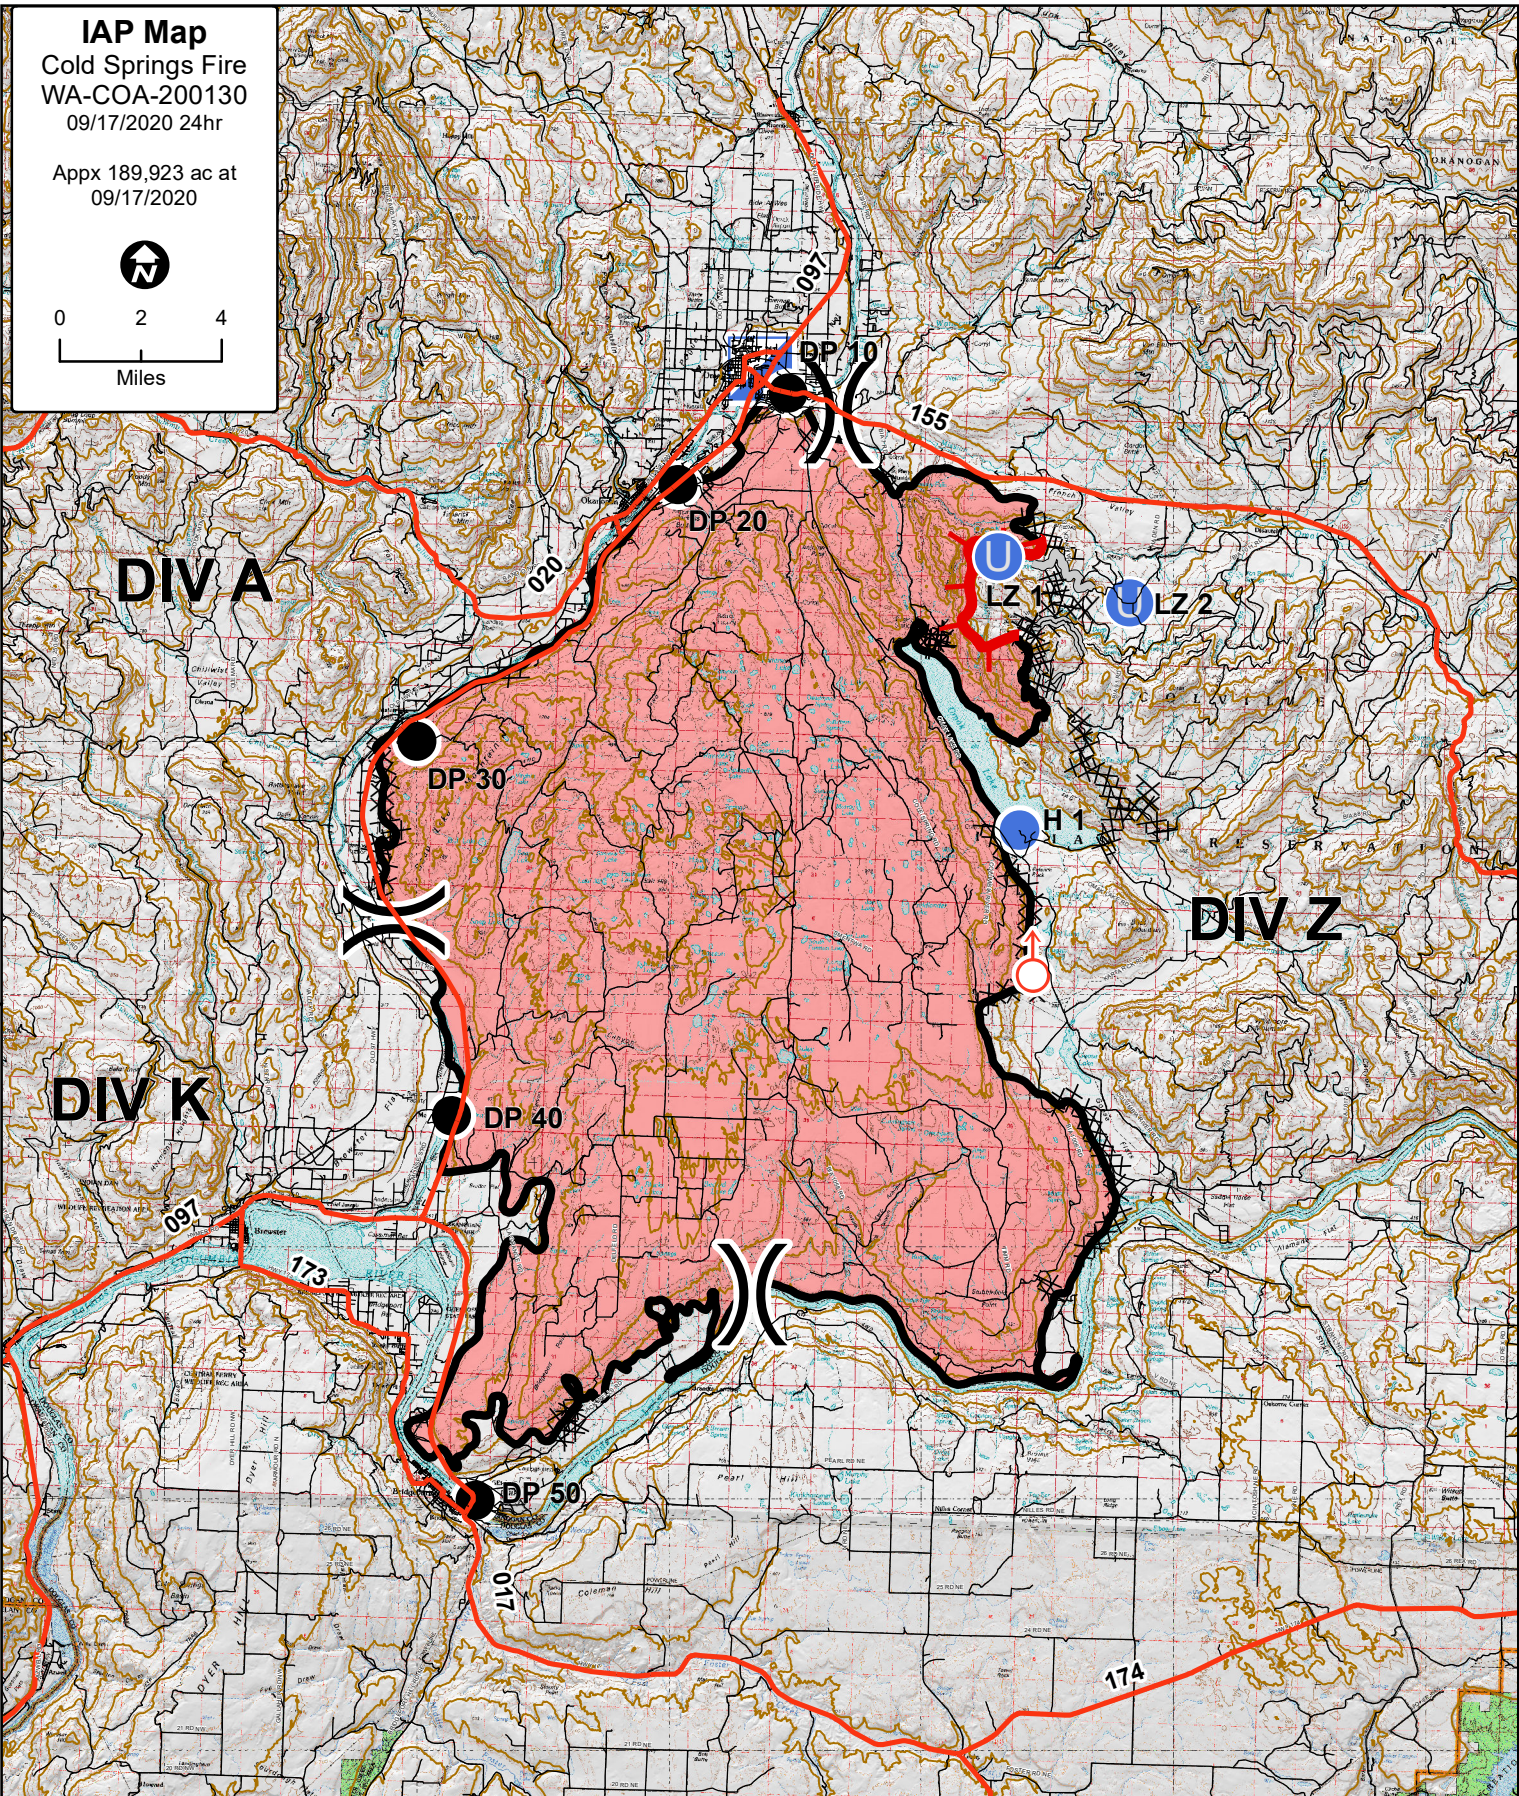

IAP Map
 Cold Springs Fire
 WA-COA-200130
 09/17/2020 24hr
 Appx 189,923 ac at
 09/17/2020

Wildfire Daily Fire Perimeter	Unimproved Landing Area	Access or Improved Road
Uncontrolled Fire Edge	Helispot	Completed Dozer Line
Incident Command Post	Division Break	Roads
Drop Point	Spot Fire	Highways