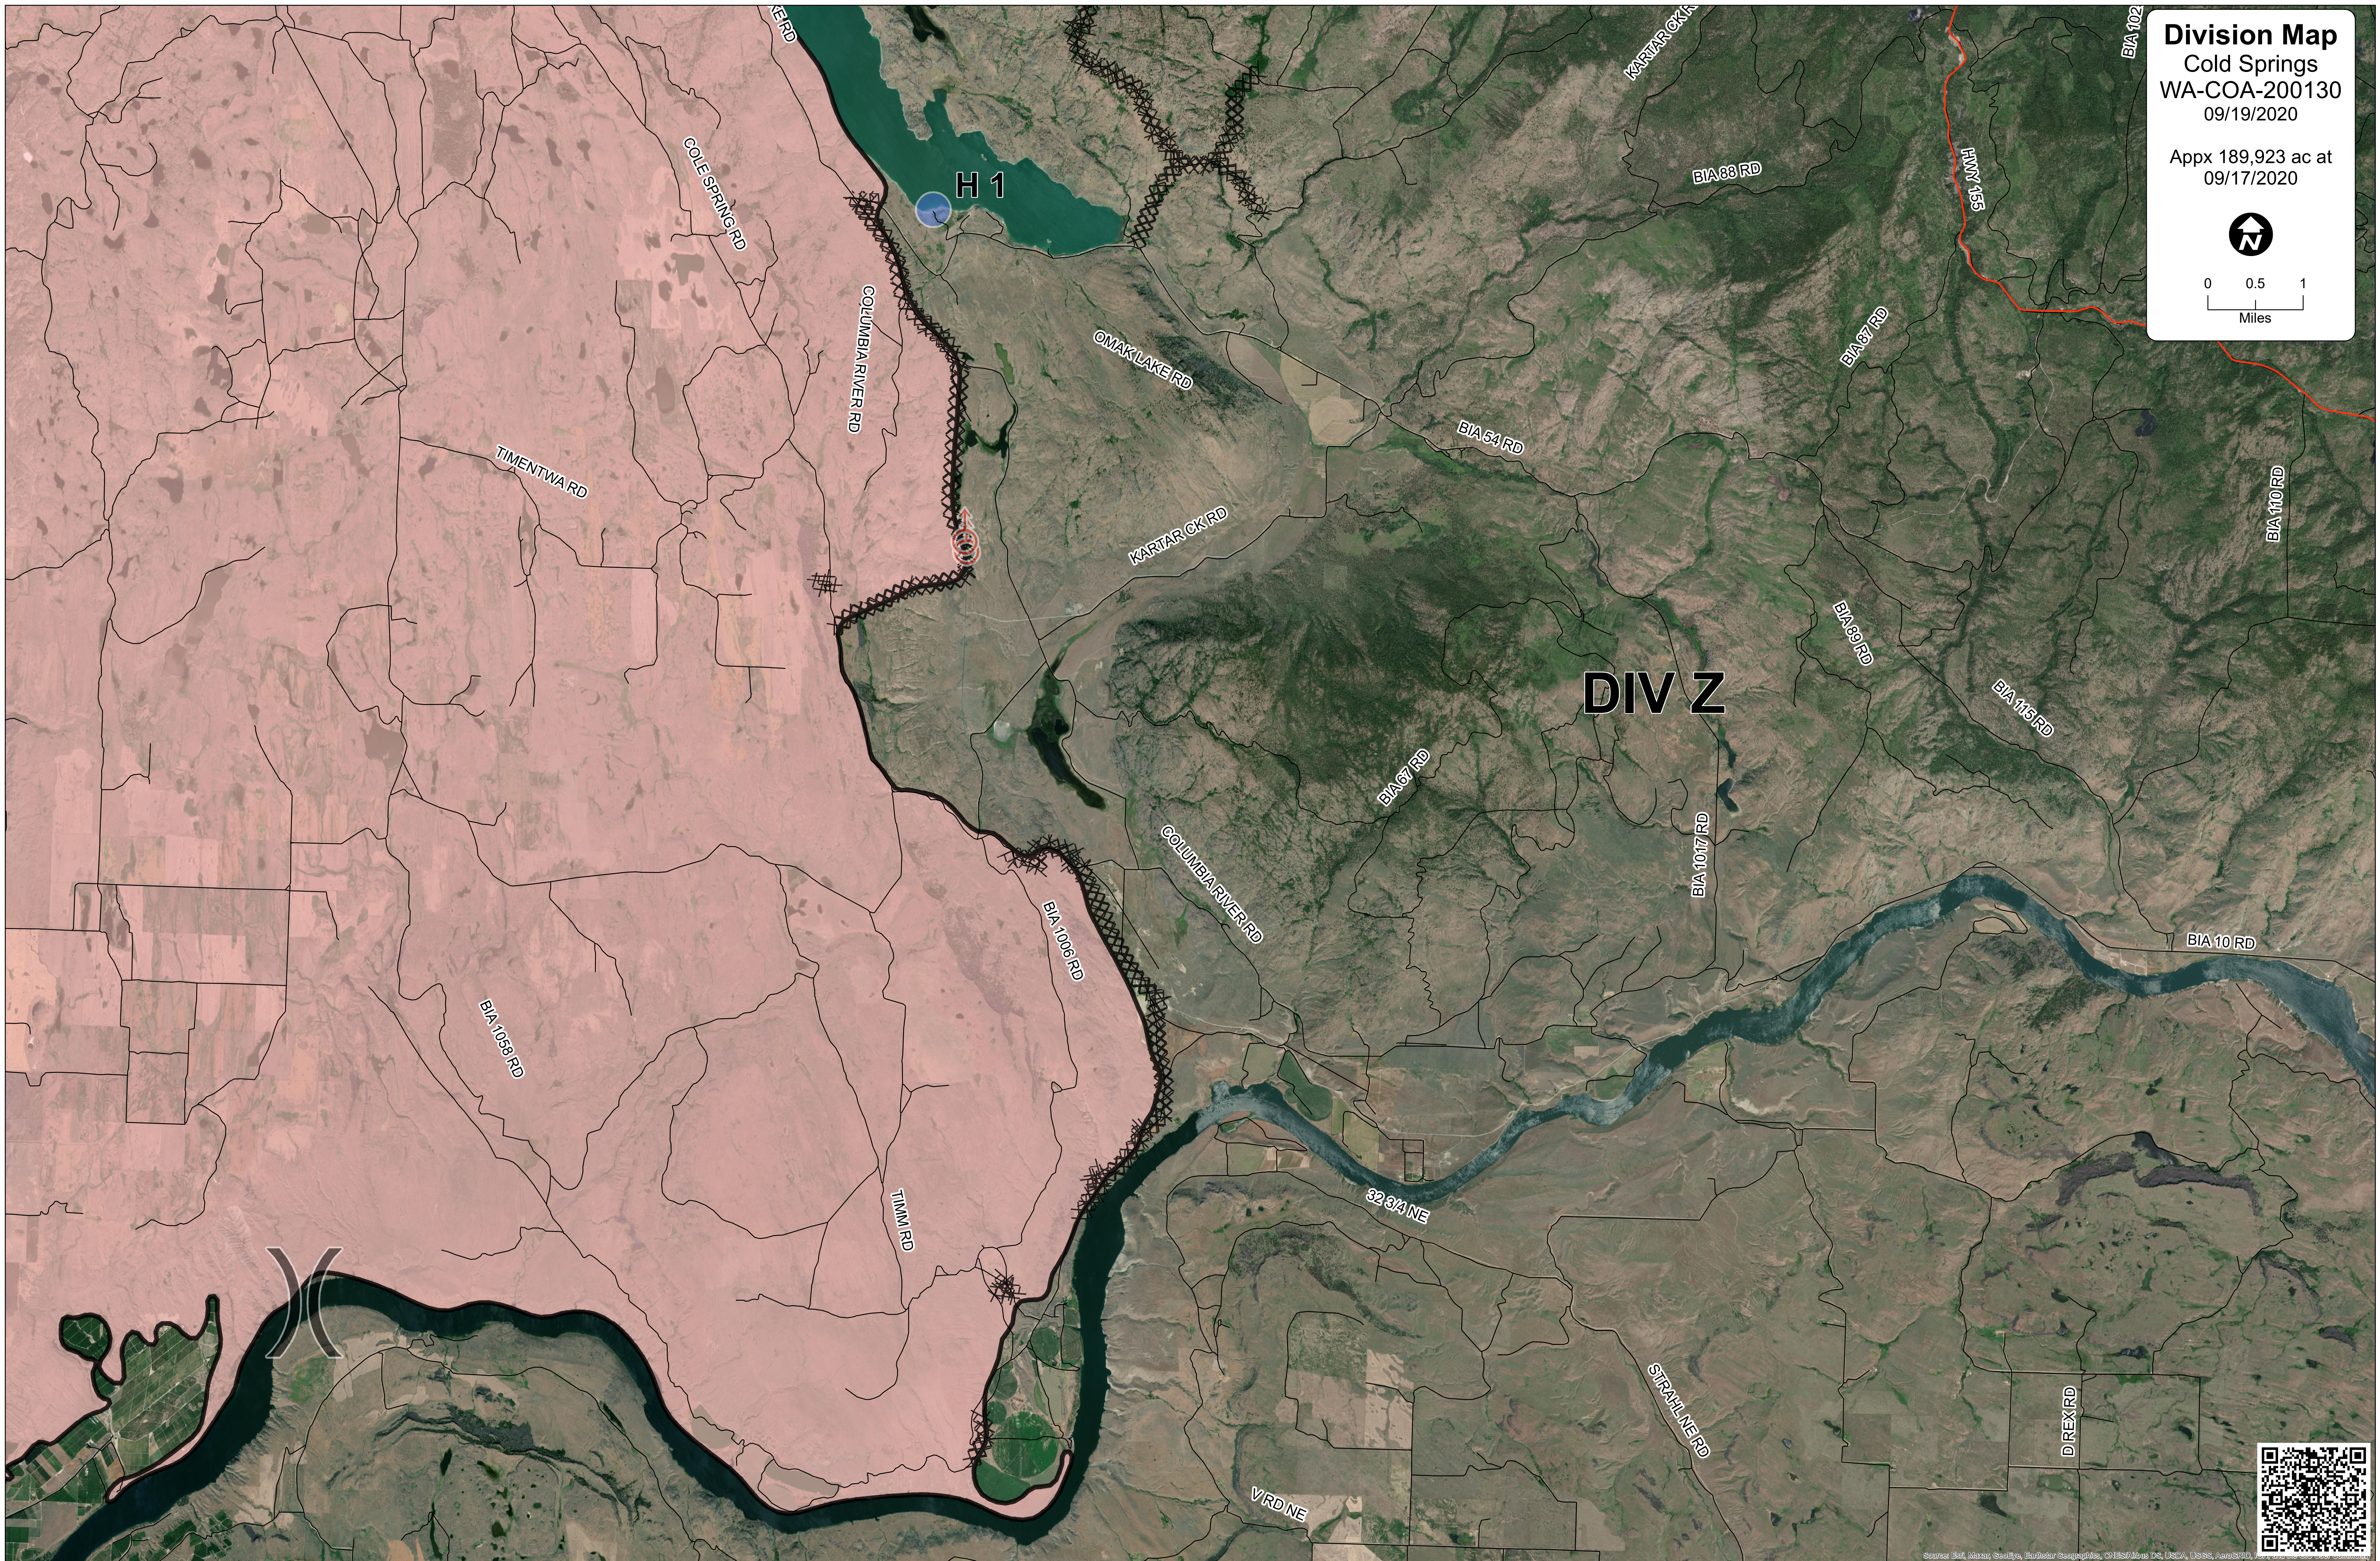

**Division Map**

Cold Springs

WA-COA-200130

09/19/2020

Appx 189,923 ac at

09/17/2020

**DIV Z**

**H 1**

32 3/4 NE