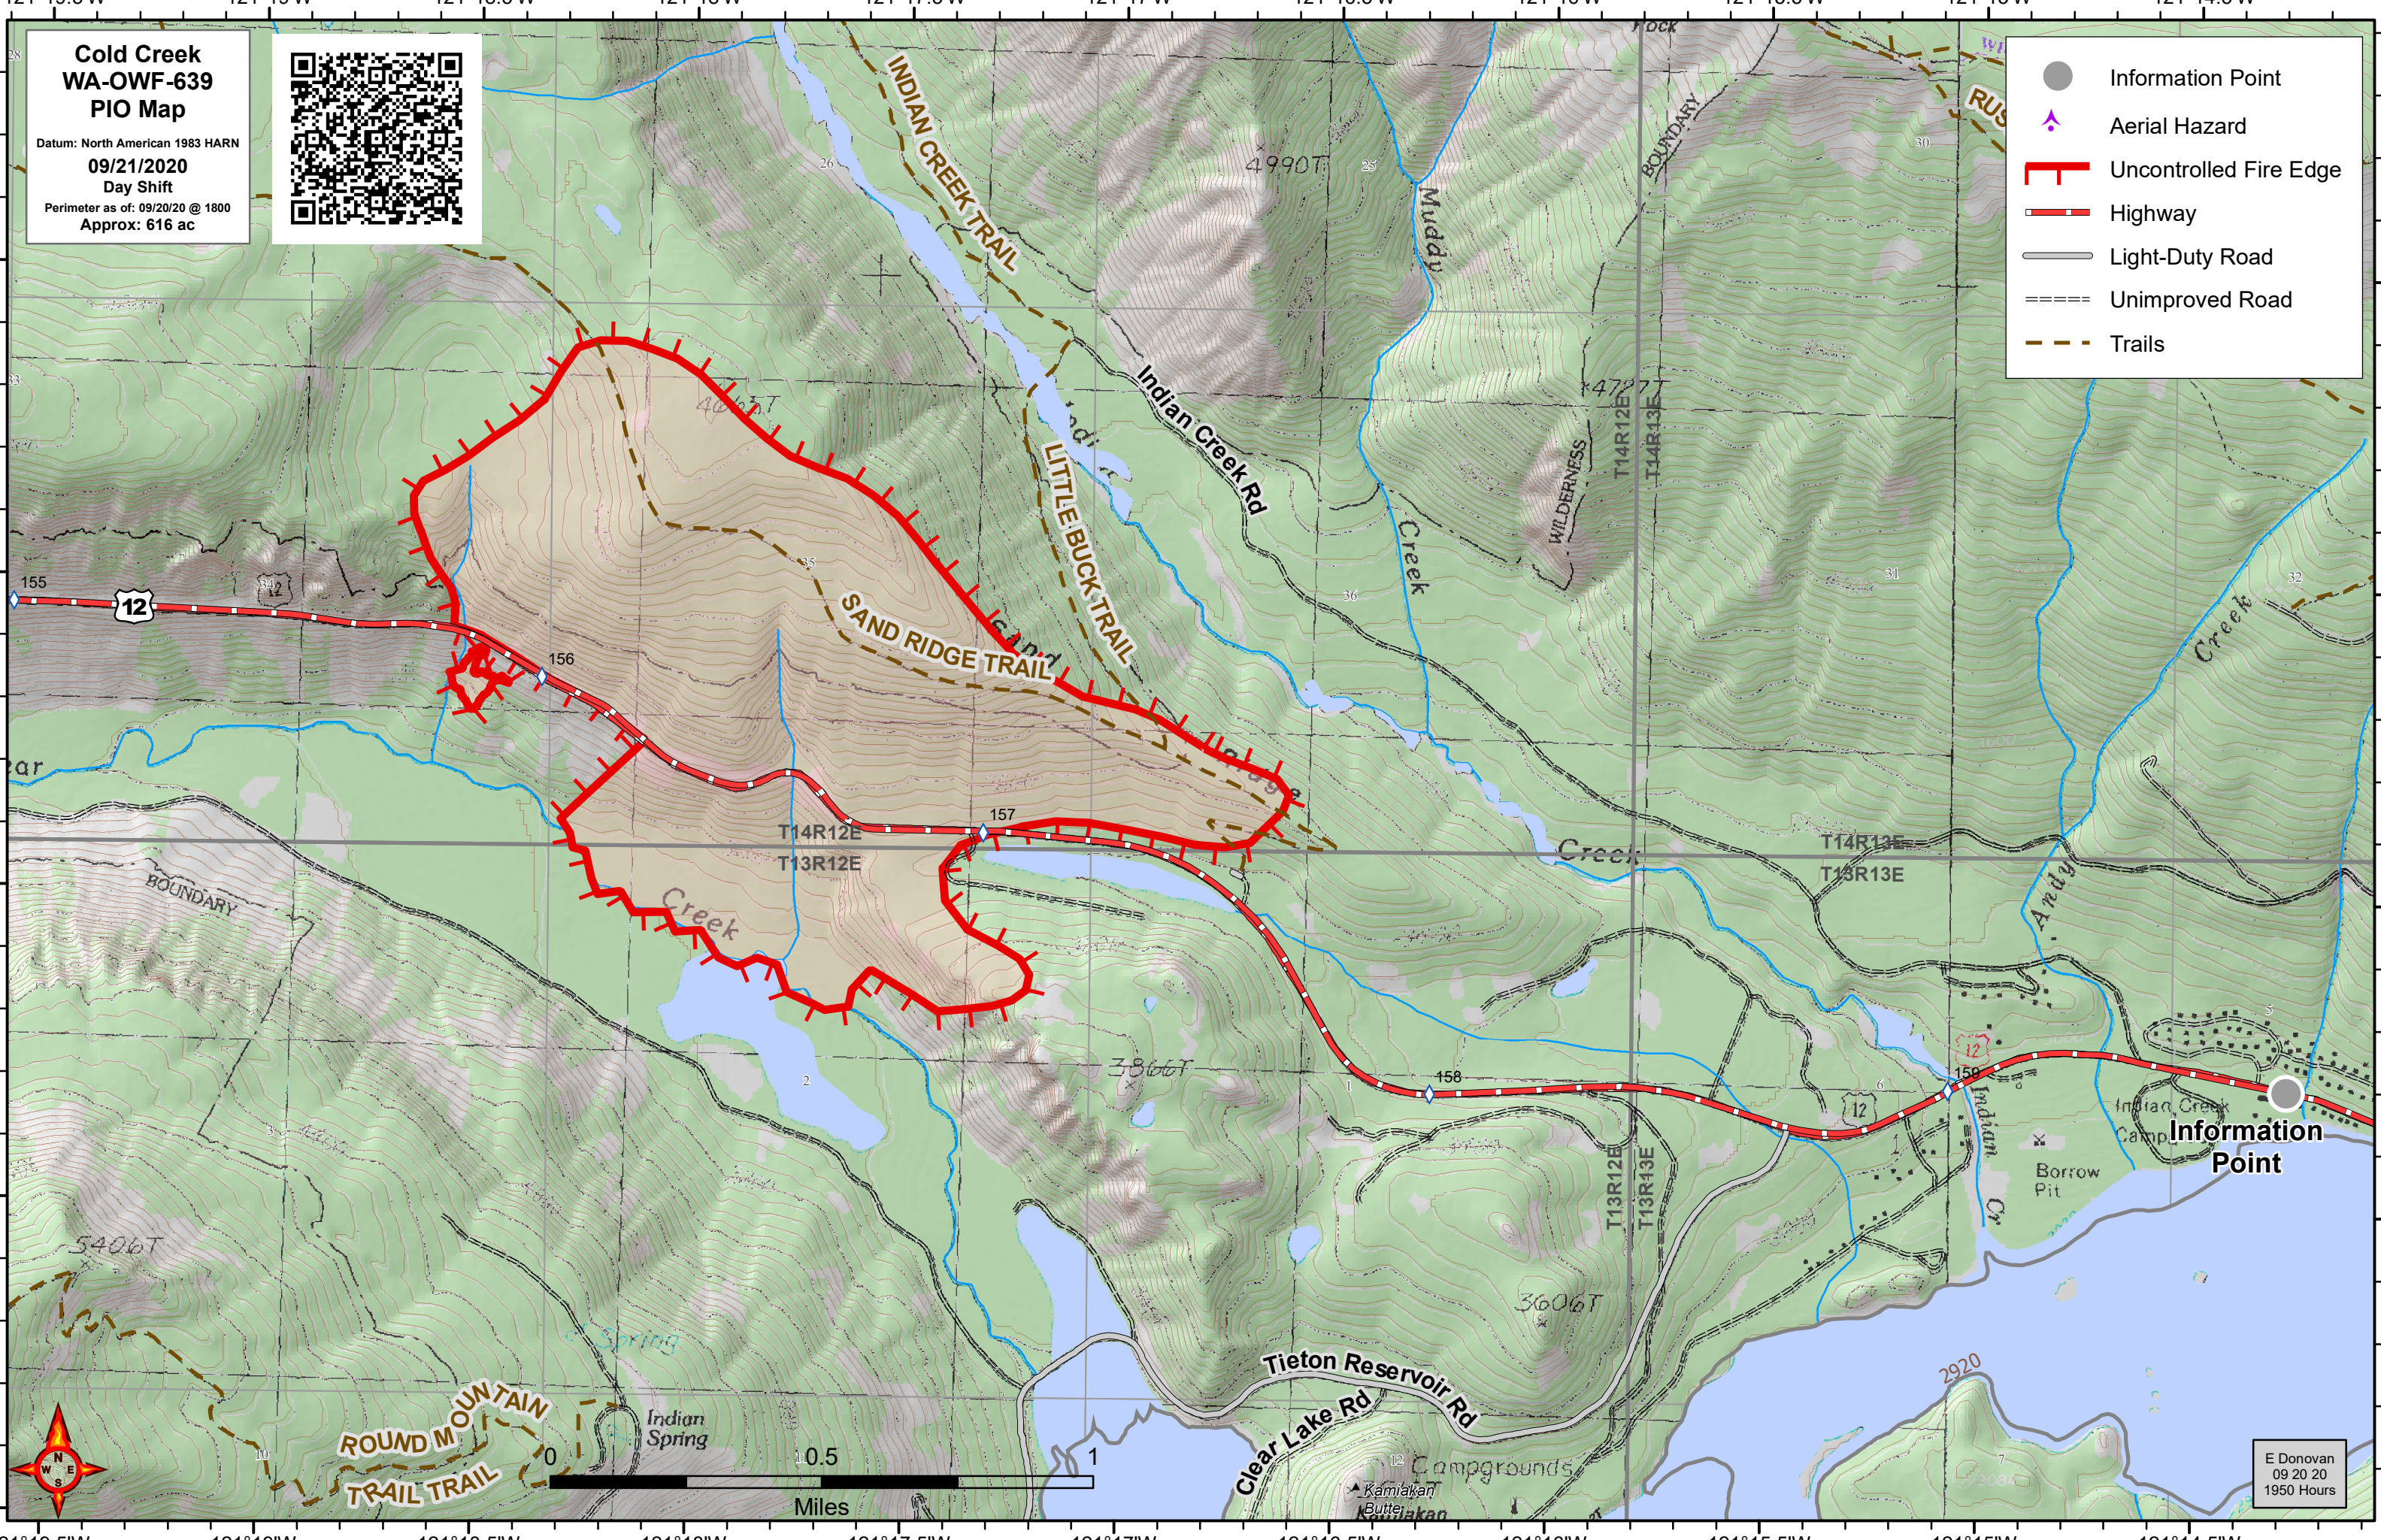

Cold Creek WA-OWF-639 PIO Map

Datum: North American 1983 HARN
09/21/2020
Day Shift
Perimeter as of: 09/20/20 @ 1800
Approx: 616 ac

- Information Point
- ▲ Aerial Hazard
- └─┘ Uncontrolled Fire Edge
- ▬ Highway
- ▬ Light-Duty Road
- ▬▬▬ Unimproved Road
- - - Trails

E Donovan
09 20 20
1950 Hours