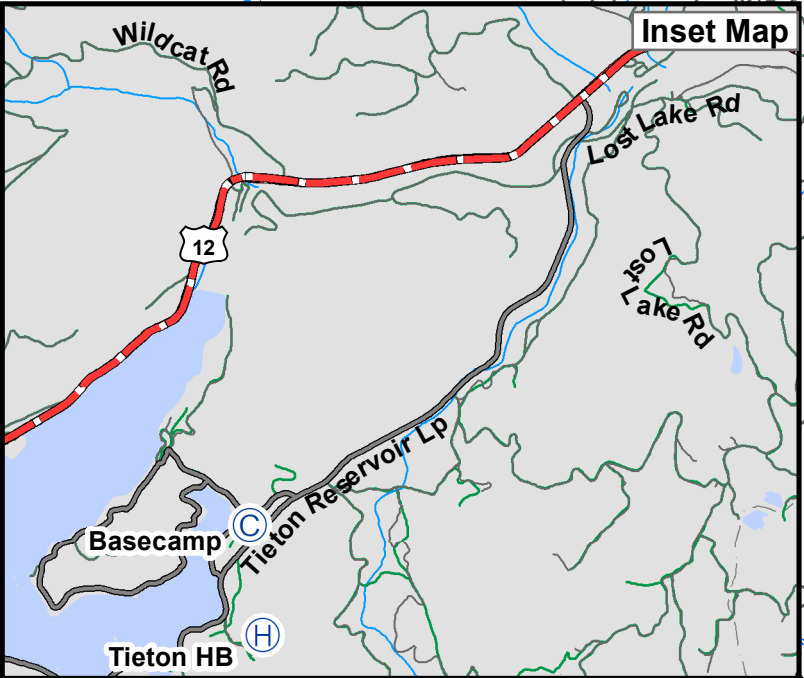

Cold Creek WA-OWF-639 Transportation Map

09/21/2020
Approx: 626 ac

- Ⓒ Camp
- Drop Point
- ⊕ First Aid Station
- Ⓗ Helibase
- ▣ Incident Command Post
- Ⓜ Water Source
- Other
- Fire Area
- Highway

E Donovan
09 20 20
2049 Hours