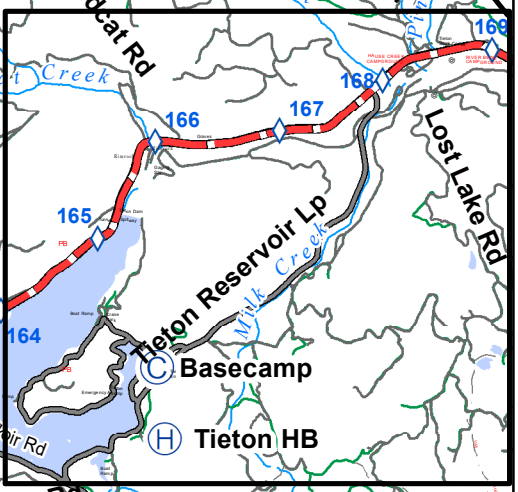

Cold Creek WA-OWF-639 Transportation Map

09/21/2020
Approx: 626 ac

- Ⓒ Camp
- Drop Point
- ⊕ First Aid Station
- Ⓗ Helibase
- ▣ Incident Command Post
- Ⓜ Water Source
- Other
- Fire Area
- Highway

E Donovan
09 20 20
2049 Hours