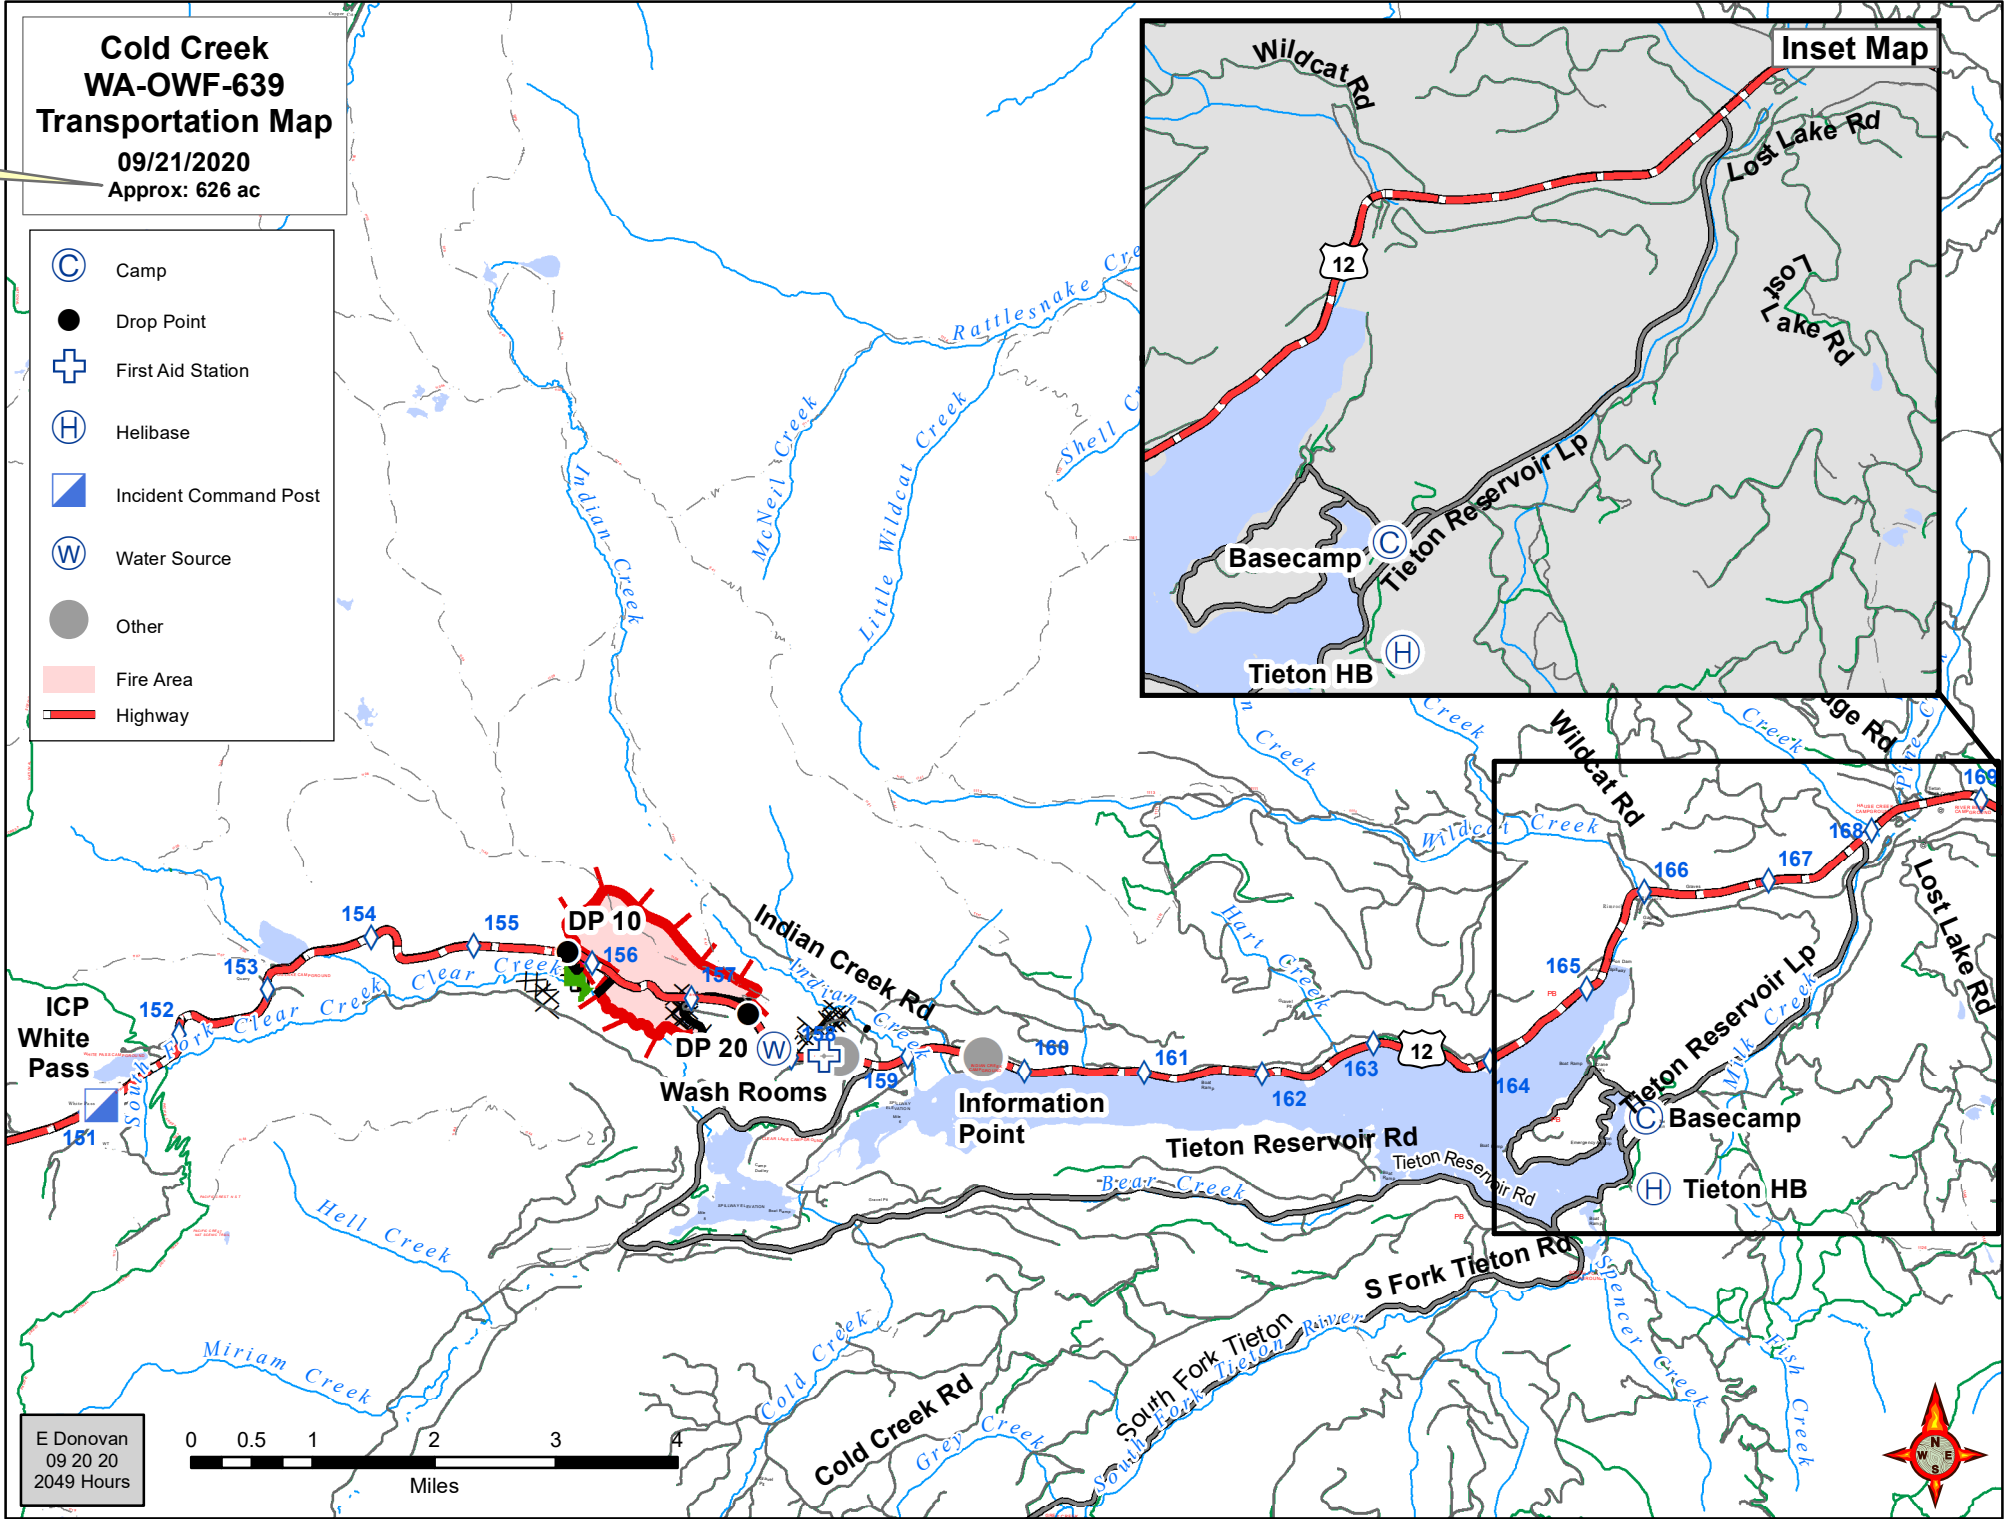

Cold Creek WA-OWF-639 Transportation Map

09/21/2020
Approx: 626 ac

- Ⓒ Camp
- Drop Point
- ⊕ First Aid Station
- Ⓗ Helibase
- ▣ Incident Command Post
- Ⓜ Water Source
- Other
- Fire Area
- Highway

E Donovan
09 20 20
2049 Hours