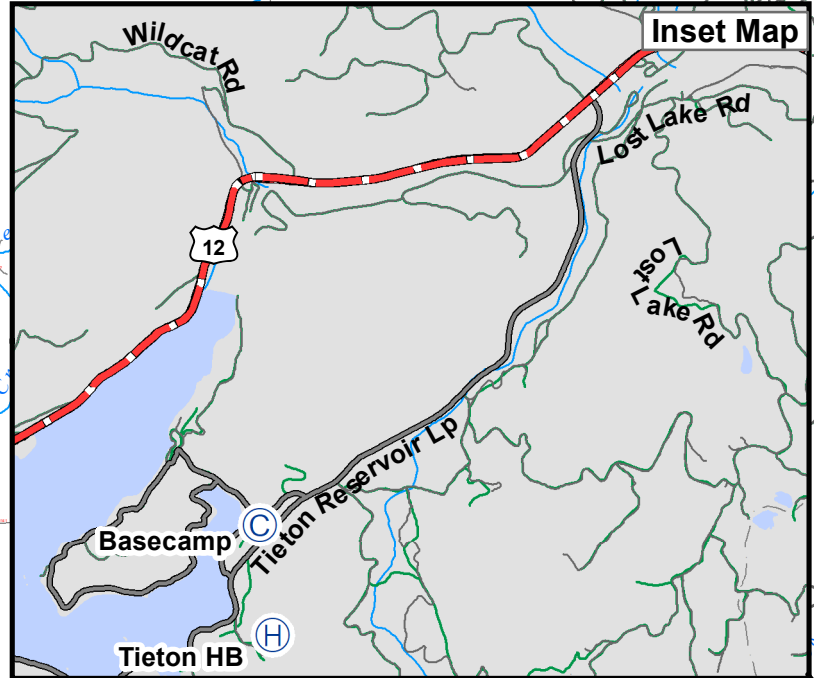

Cold Creek WA-OWF-639 Transportation Map

09/23/2020
Approx: 564 ac

- Ⓒ Camp
- Drop Point
- ⊕ First Aid Station
- Ⓗ Helibase
- Helispot
- ▣ Incident Command Post
- Ⓜ Water Source
- Other
- Fire Area
- Highway