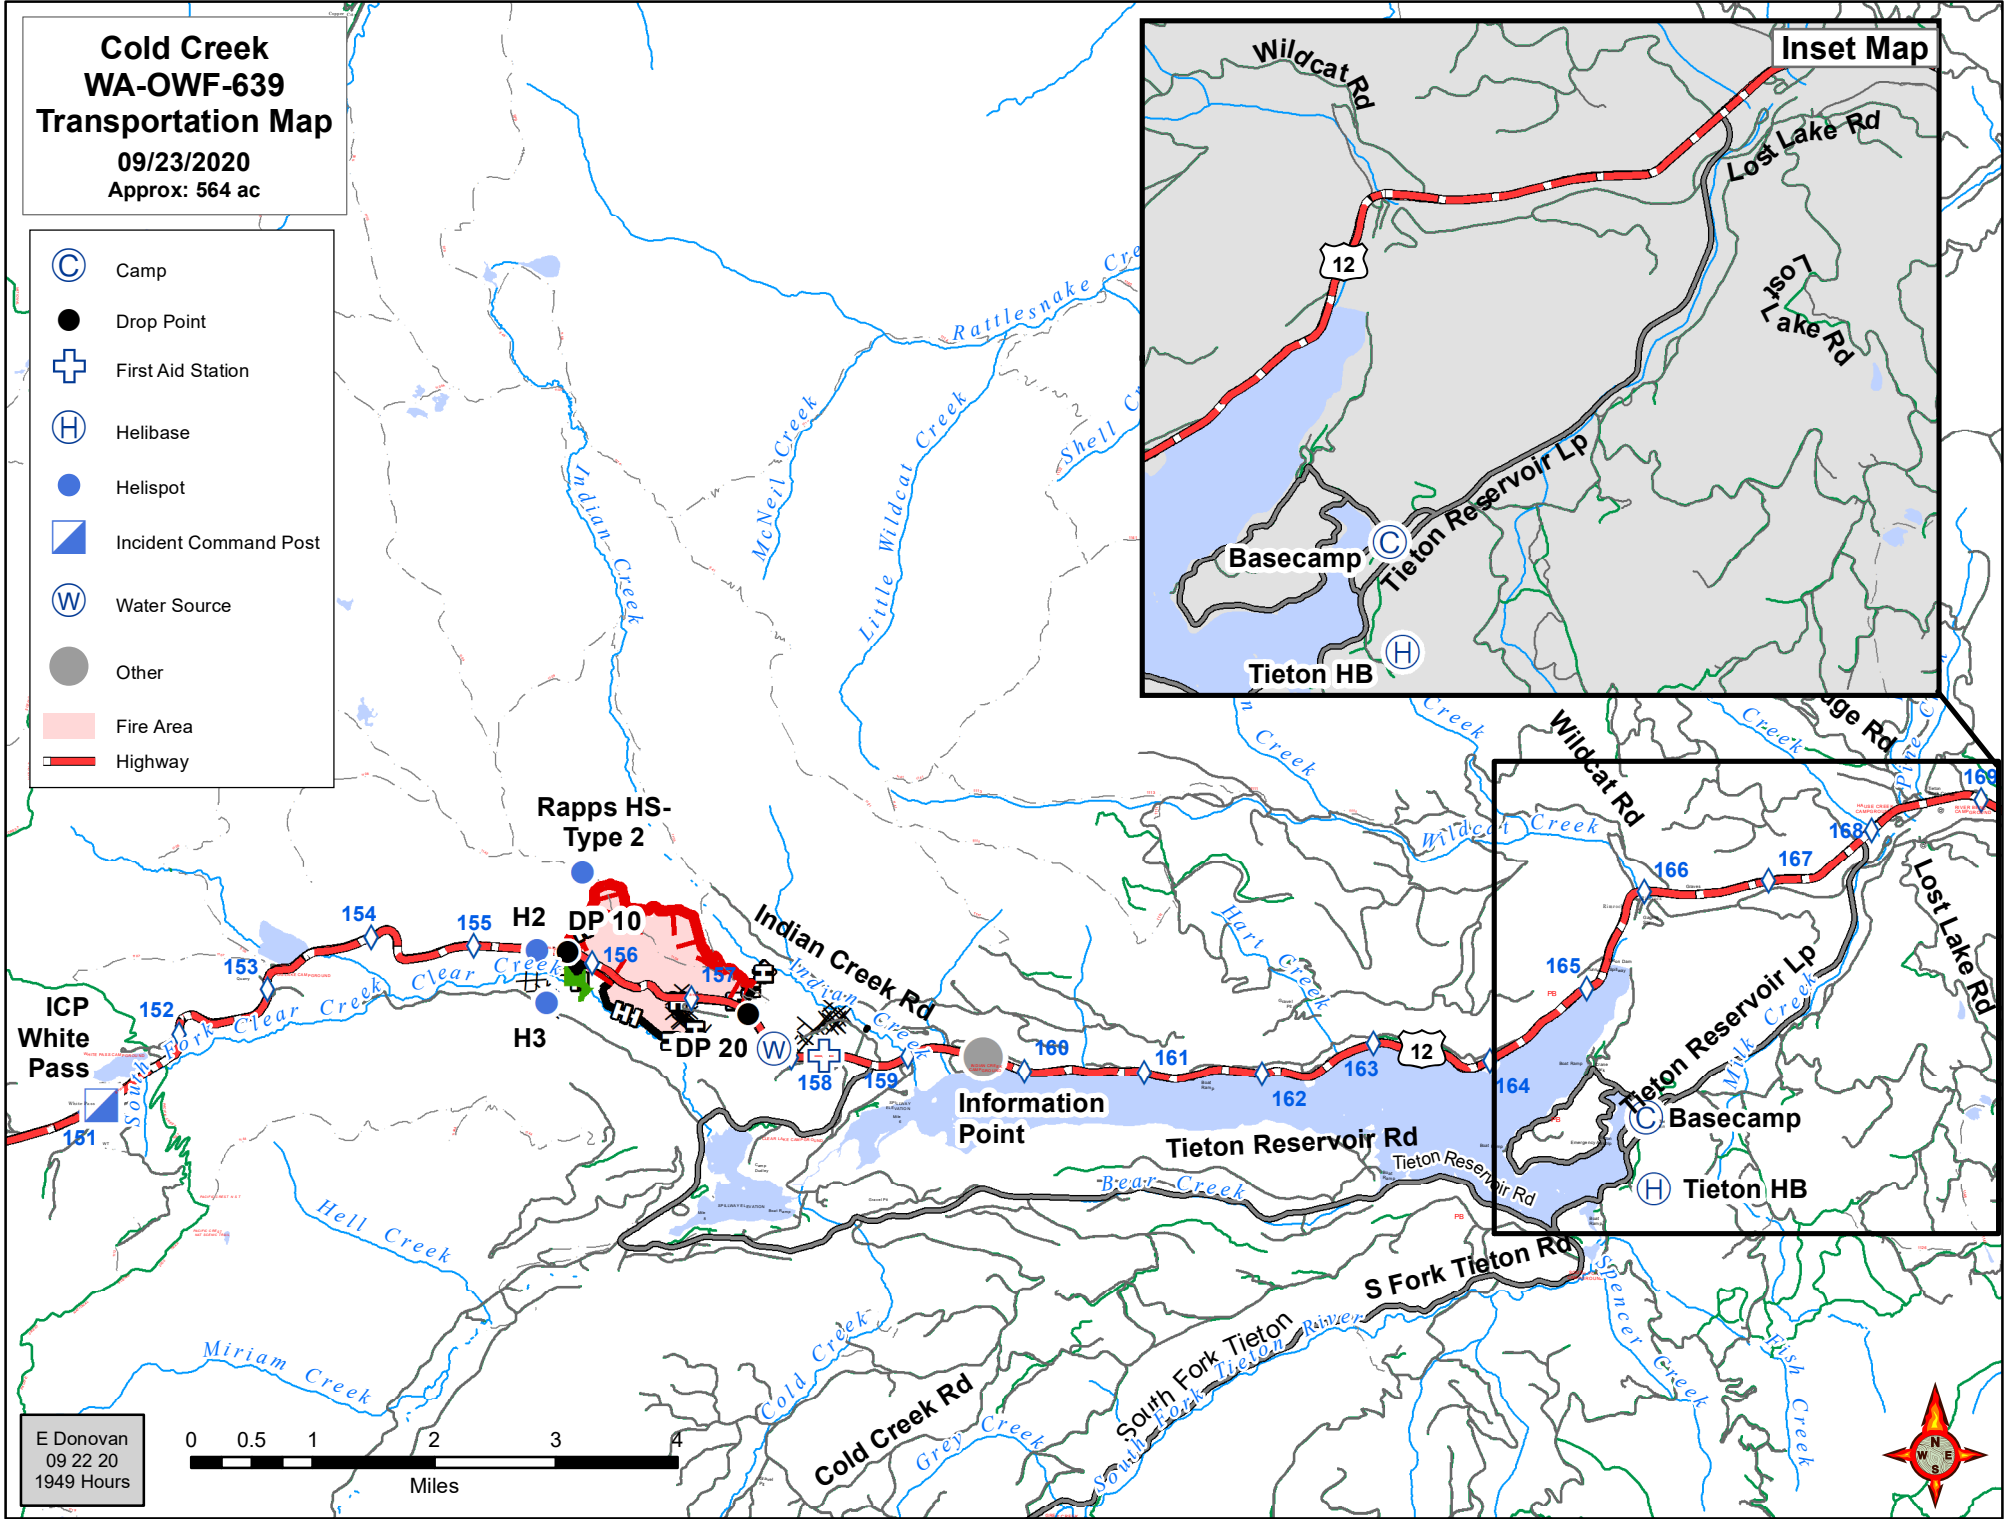

Cold Creek WA-OWF-639 Transportation Map

09/23/2020
Approx: 564 ac

- Ⓒ Camp
- Drop Point
- ⊕ First Aid Station
- Ⓗ Helibase
- Helispot
- ▣ Incident Command Post
- Ⓜ Water Source
- Other
- Fire Area
- Highway

E Donovan
09 22 20
1949 Hours