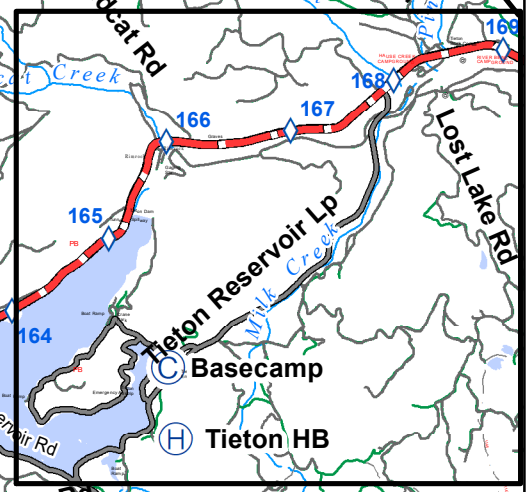

Cold Creek WA-OWF-639 Transportation Map

09/23/2020
Approx: 564 ac

- Ⓒ Camp
- Drop Point
- ⊕ First Aid Station
- Ⓗ Helibase
- Helispot
- ▣ Incident Command Post
- Ⓜ Water Source
- Other
- Fire Area
- Highway