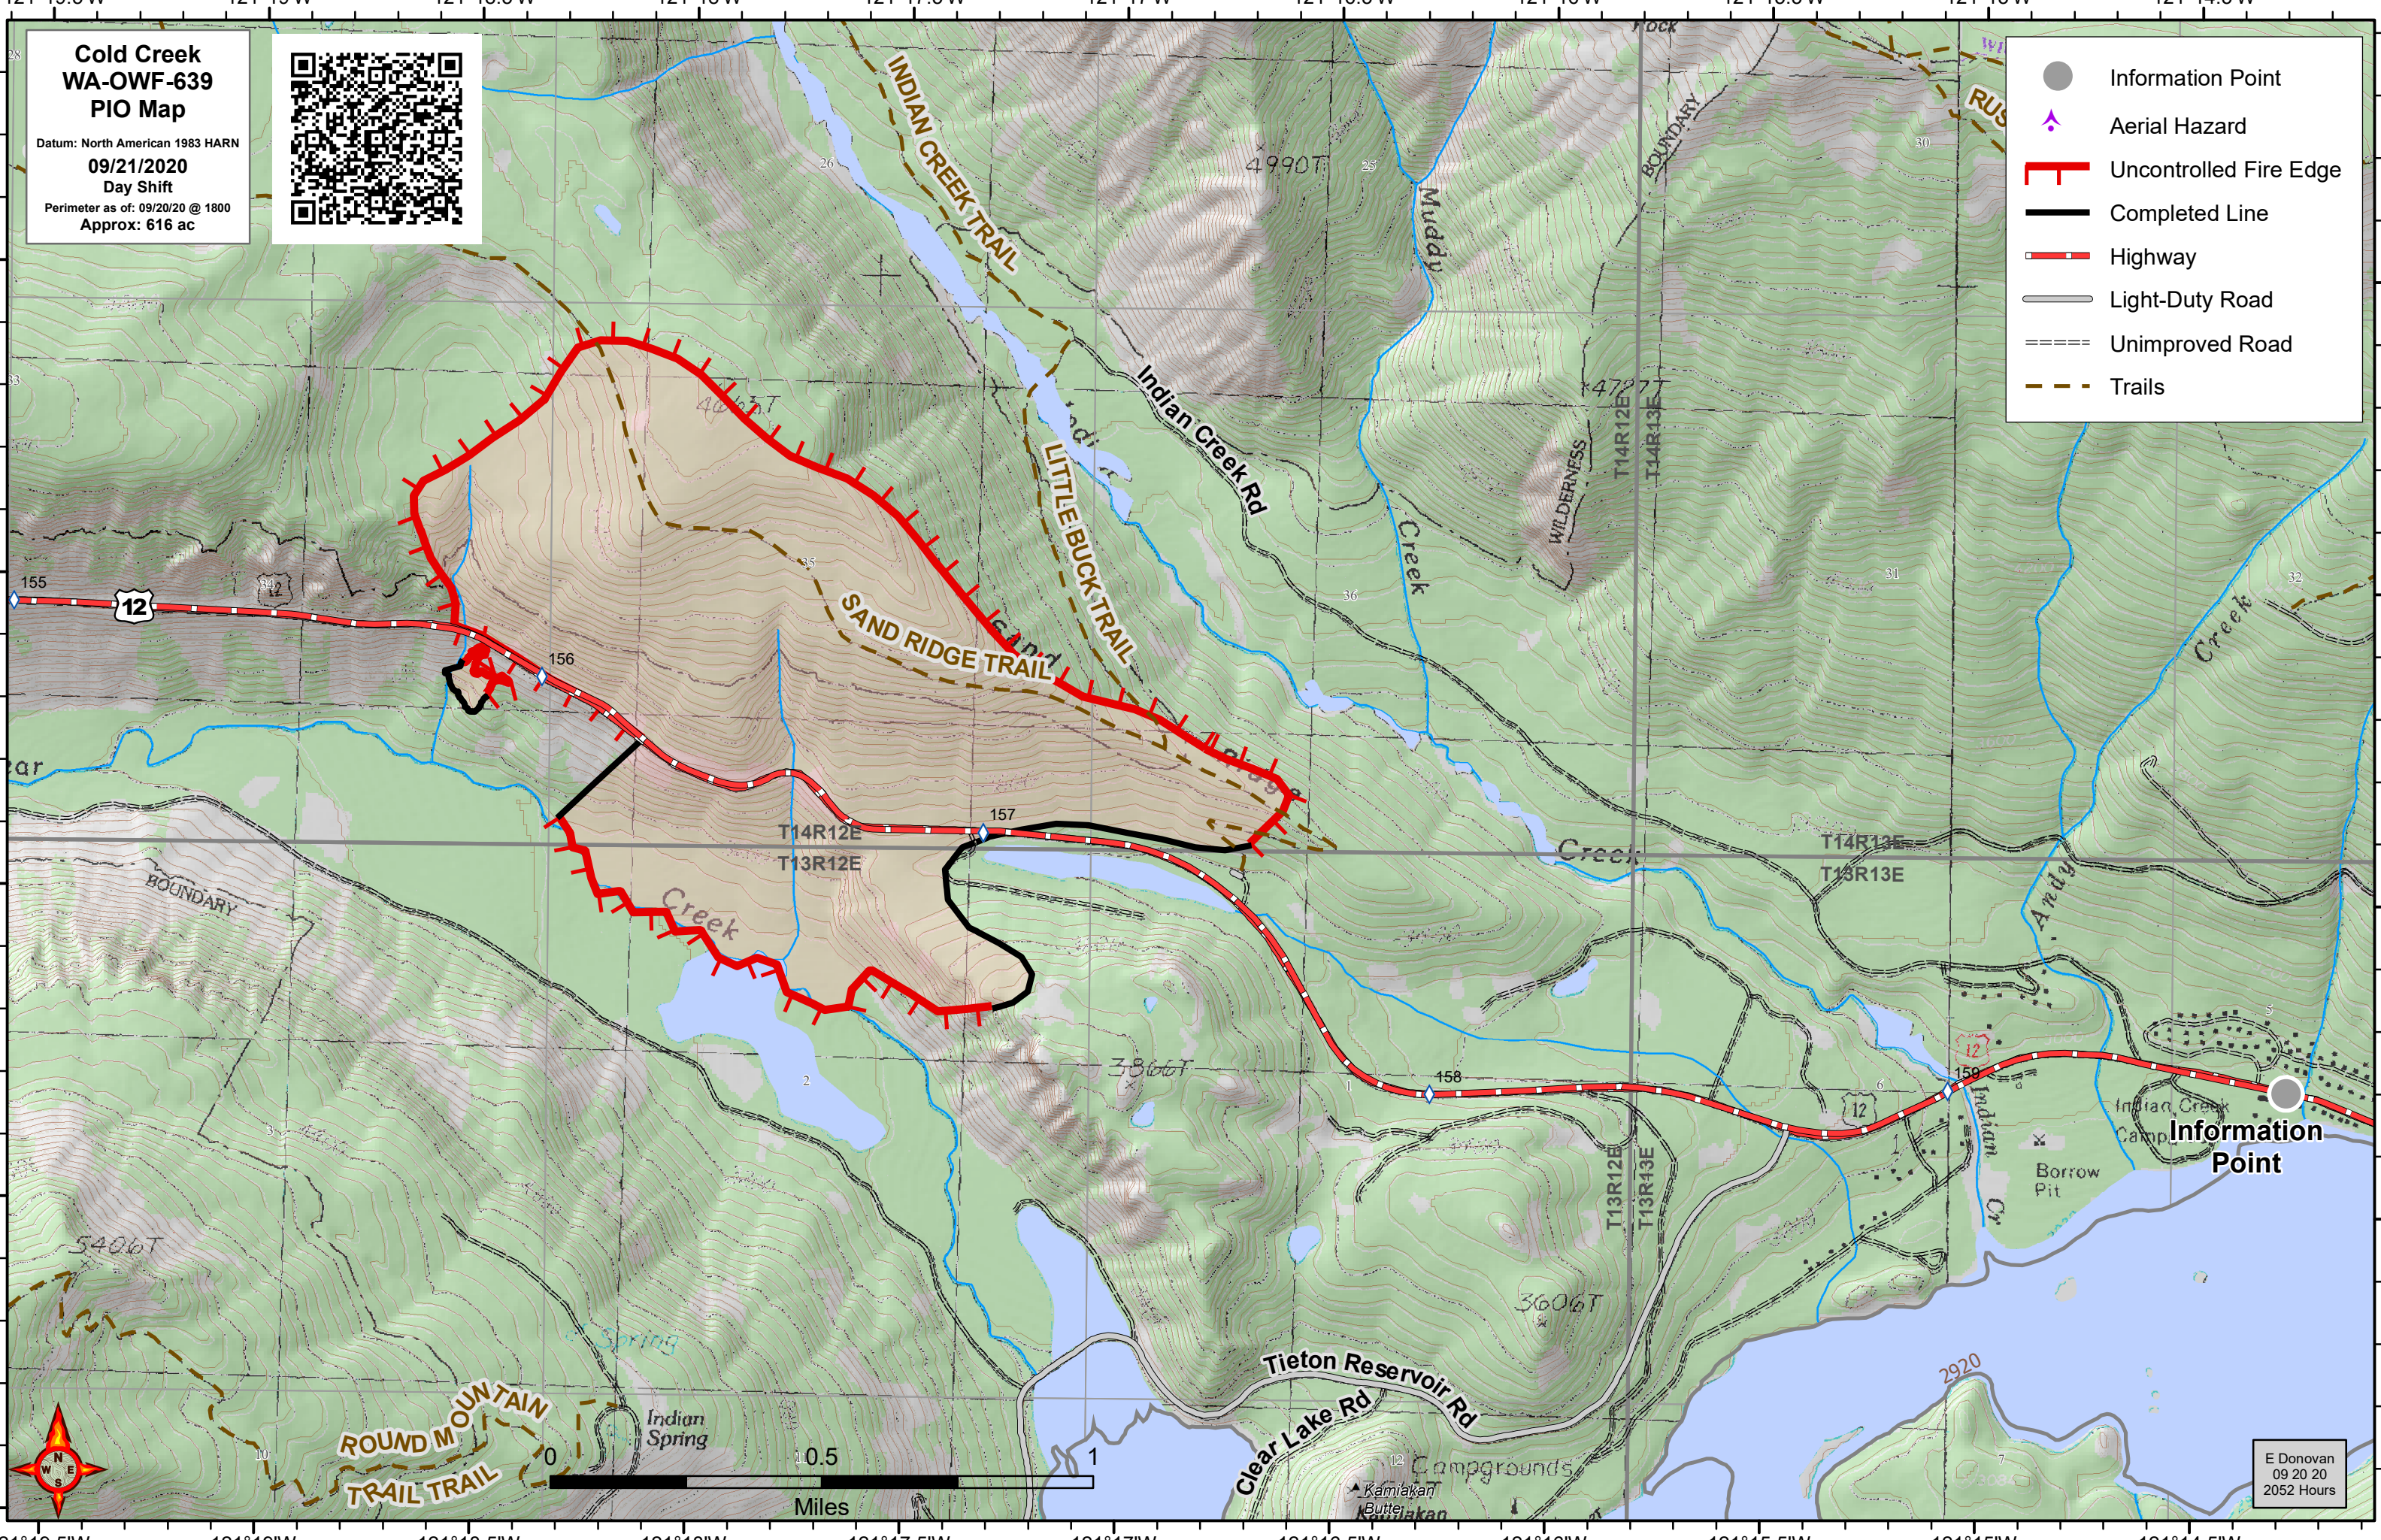

**Cold Creek
WA-OWF-639
PIO Map**

Datum: North American 1983 HARN
09/21/2020
Day Shift
Perimeter as of: 09/20/20 @ 1800
Approx: 616 ac

- Information Point
- ▲ Aerial Hazard
- ┌ Uncontrolled Fire Edge
- Completed Line
- ▬ Highway
- Light-Duty Road
- - - - Unimproved Road
- - - - Trails

E Donovan
09 20 20
2052 Hours