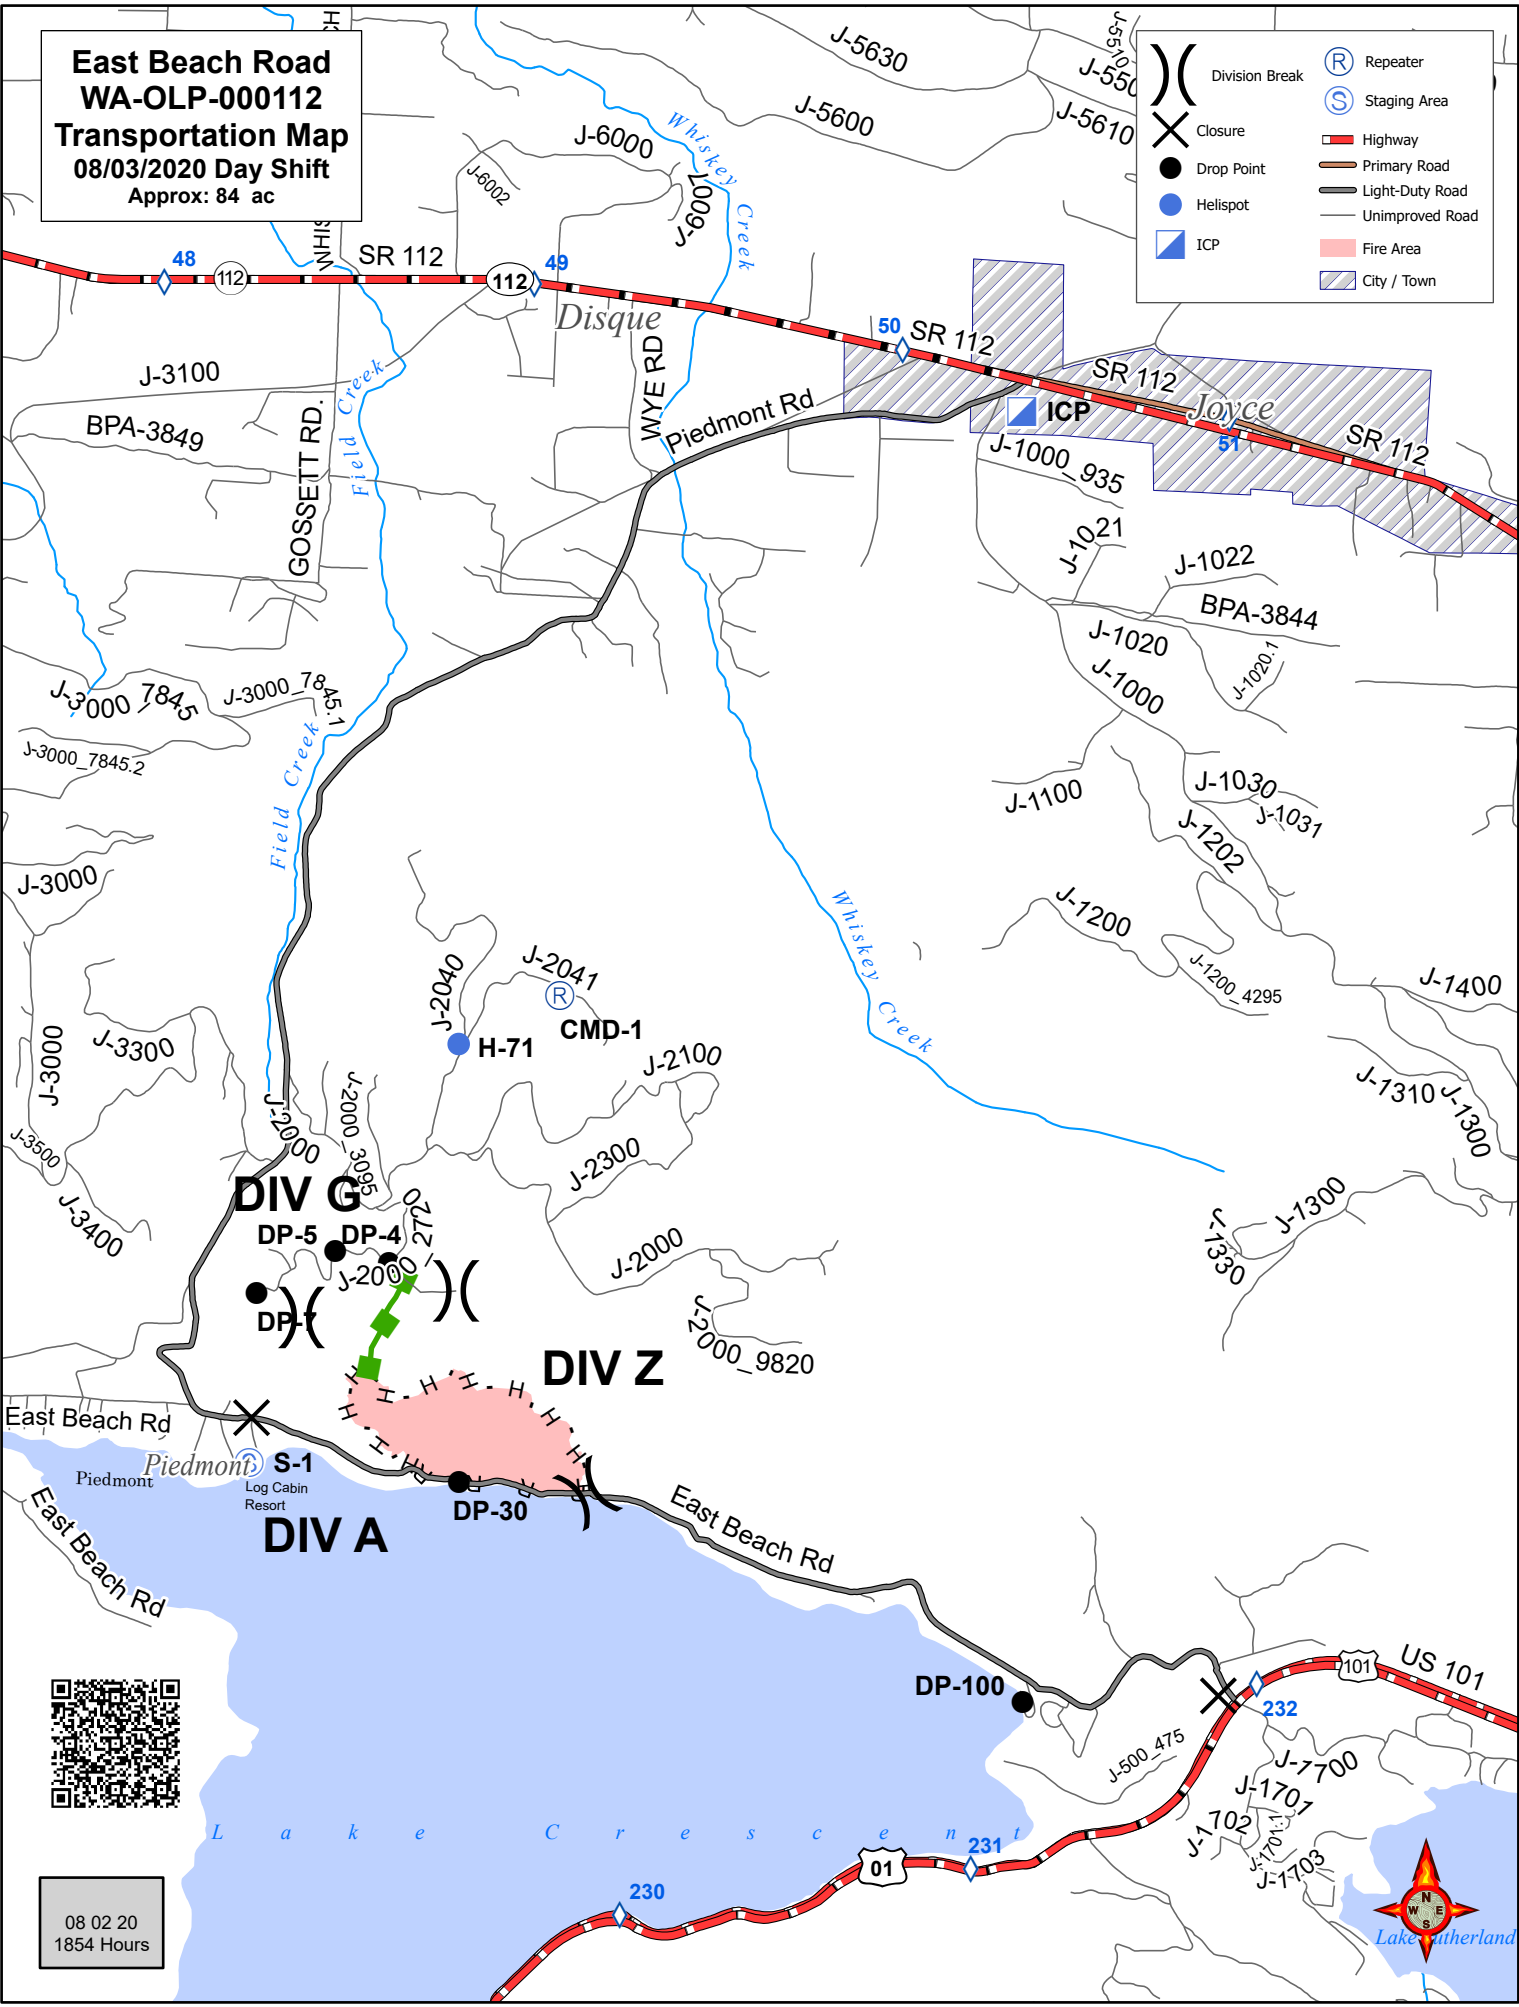

**East Beach Road
WA-OLP-000112
Transportation Map
08/03/2020 Day Shift
Approx: 84 ac**

()	Division Break	(R)	Repeater
(S)	Staging Area	(S)	Staging Area
X	Closure	(H)	Highway
●	Drop Point	(P)	Primary Road
●	Helispot	(L)	Light-Duty Road
■	ICP	(U)	Unimproved Road
		(F)	Fire Area
		(C)	City / Town

08 02 20
1854 Hours