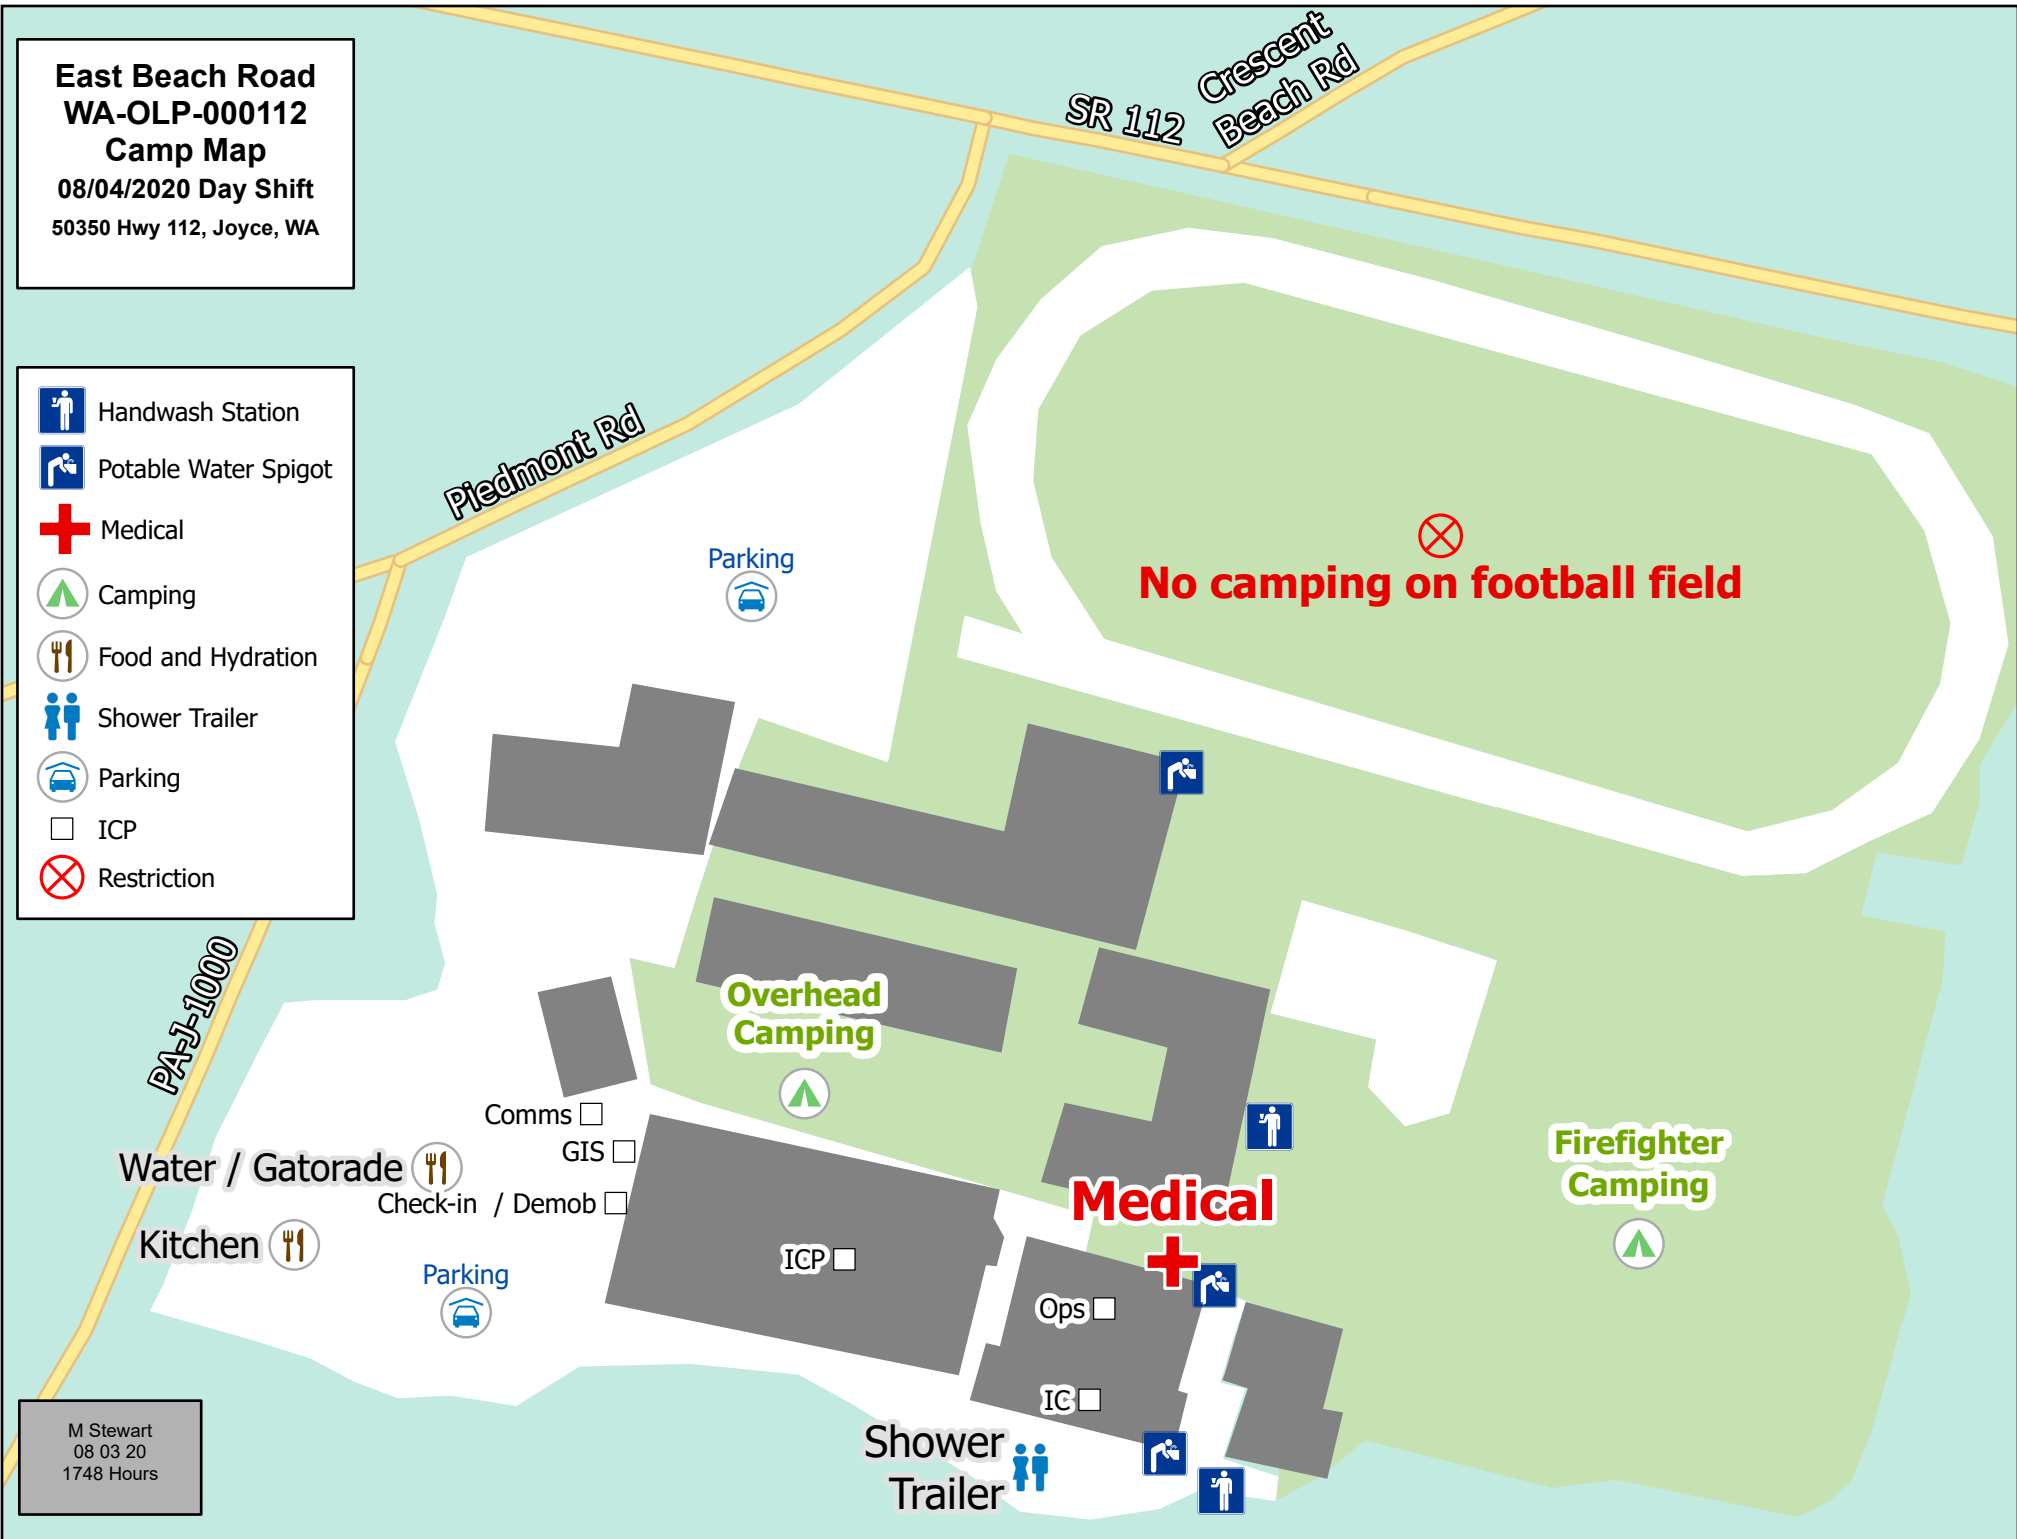

East Beach Road
WA-OLP-000112
Camp Map
08/04/2020 Day Shift
50350 Hwy 112, Joyce, WA

-  Handwash Station
-  Potable Water Spigot
-  Medical
-  Camping
-  Food and Hydration
-  Shower Trailer
-  Parking
-  ICP
-  Restriction