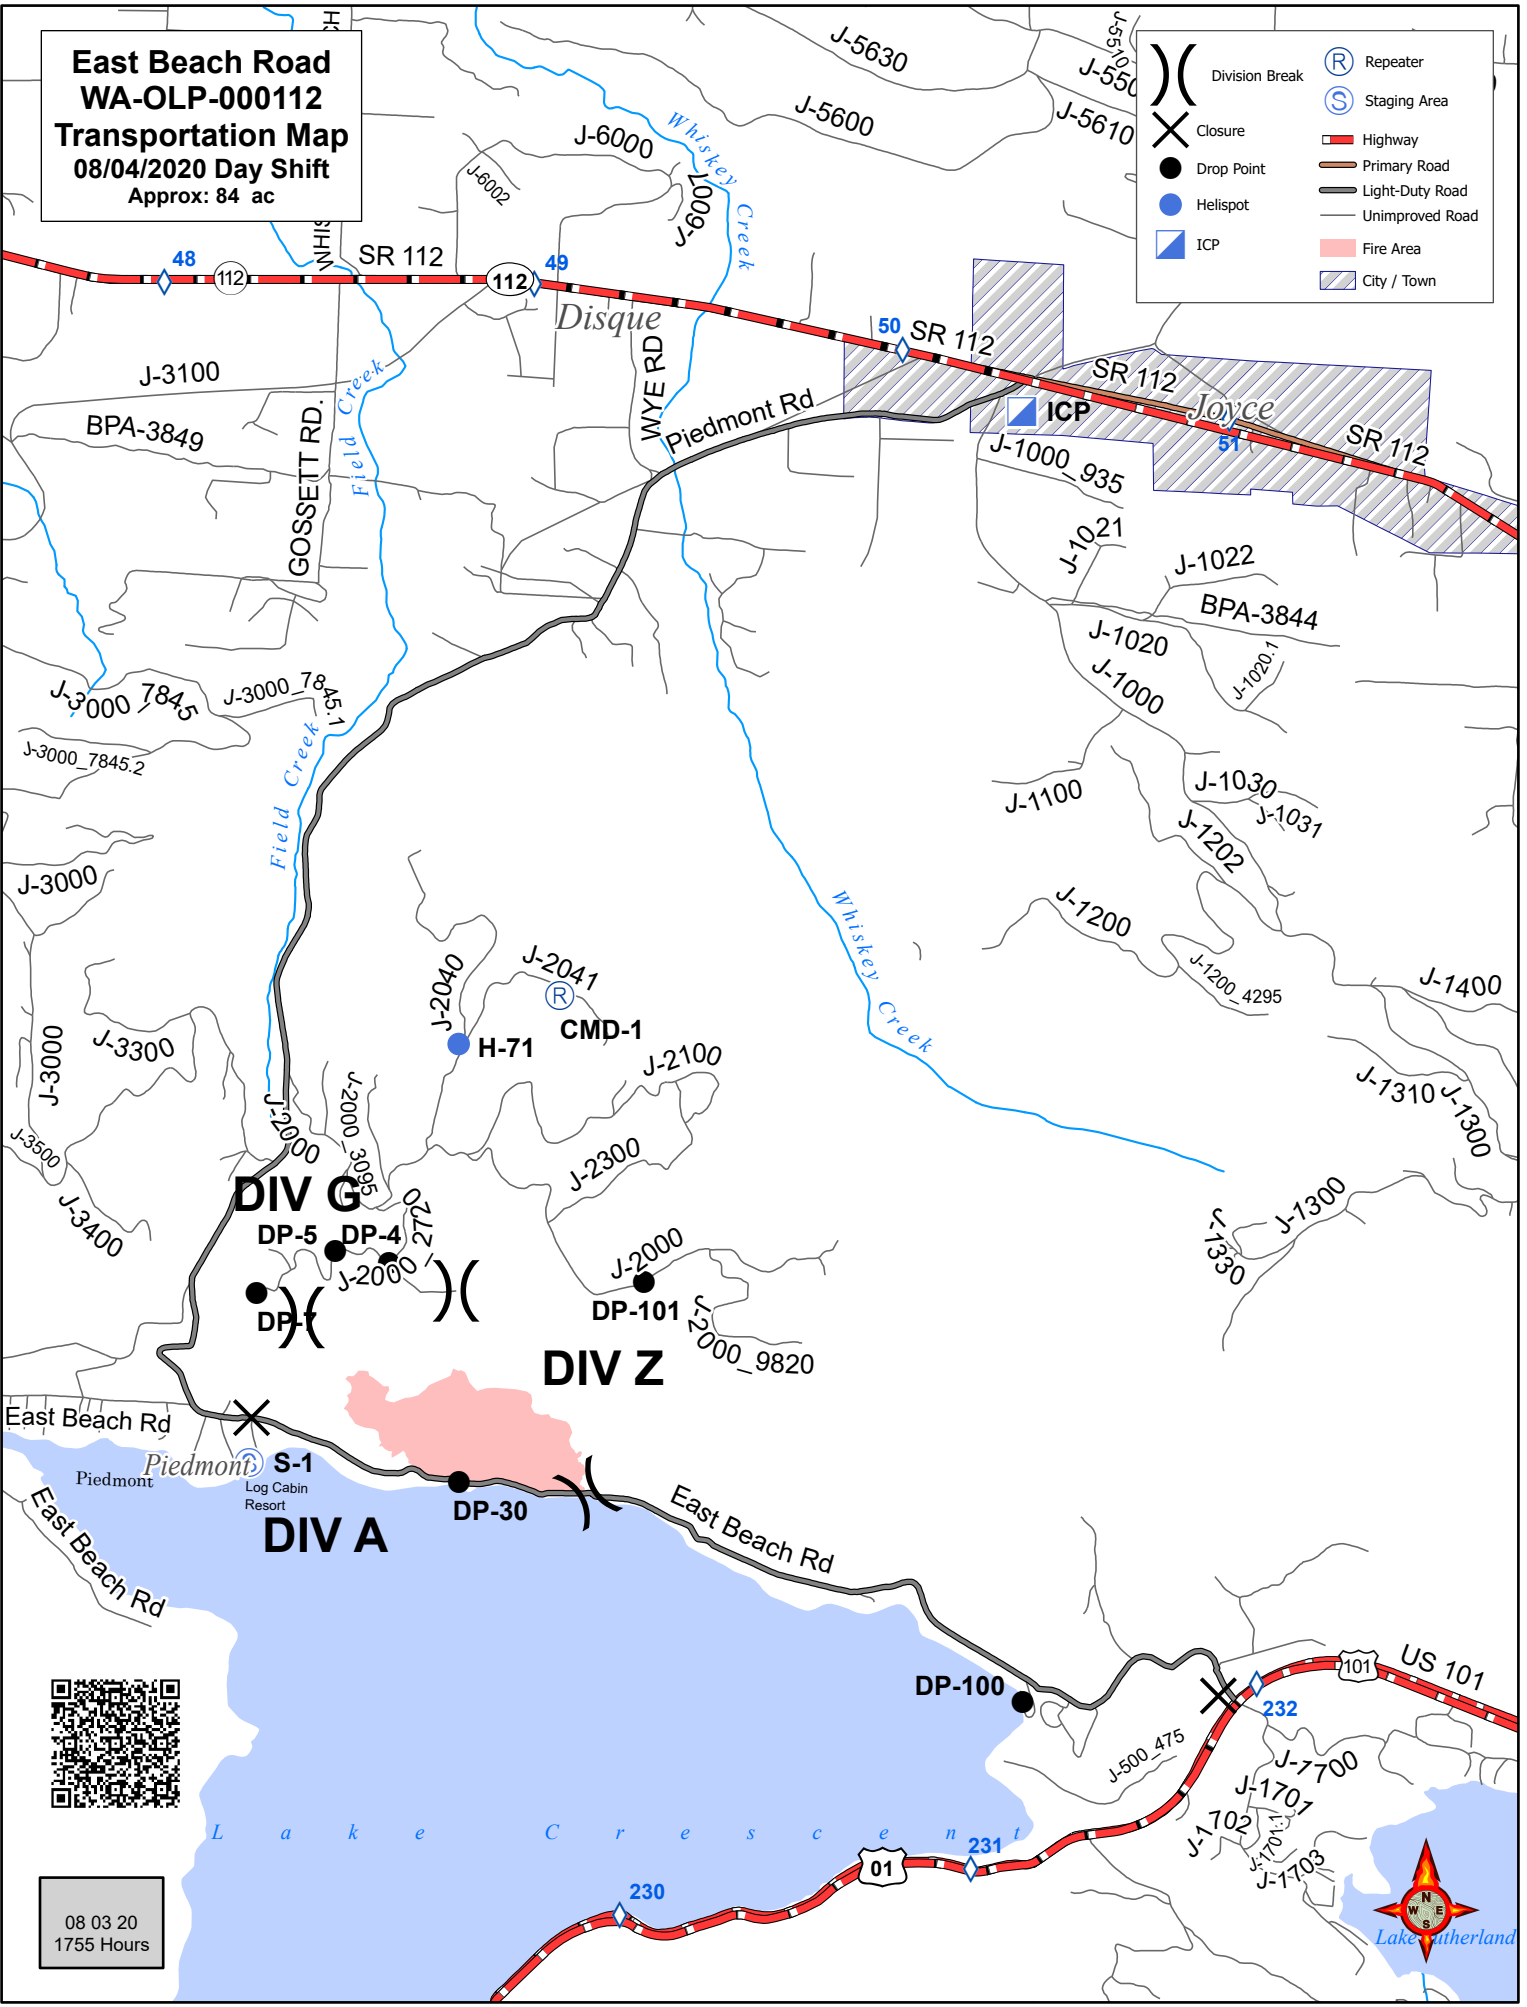

**East Beach Road
WA-OLP-000112
Transportation Map
08/04/2020 Day Shift
Approx: 84 ac**

()	Division Break	(R)	Repeater
(S)	Staging Area	(S)	Staging Area
X	Closure	(H)	Highway
●	Drop Point	(P)	Primary Road
●	Helispot	(LD)	Light-Duty Road
■	ICP	(U)	Unimproved Road
■	City / Town	(F)	Fire Area

08 03 20
1755 Hours