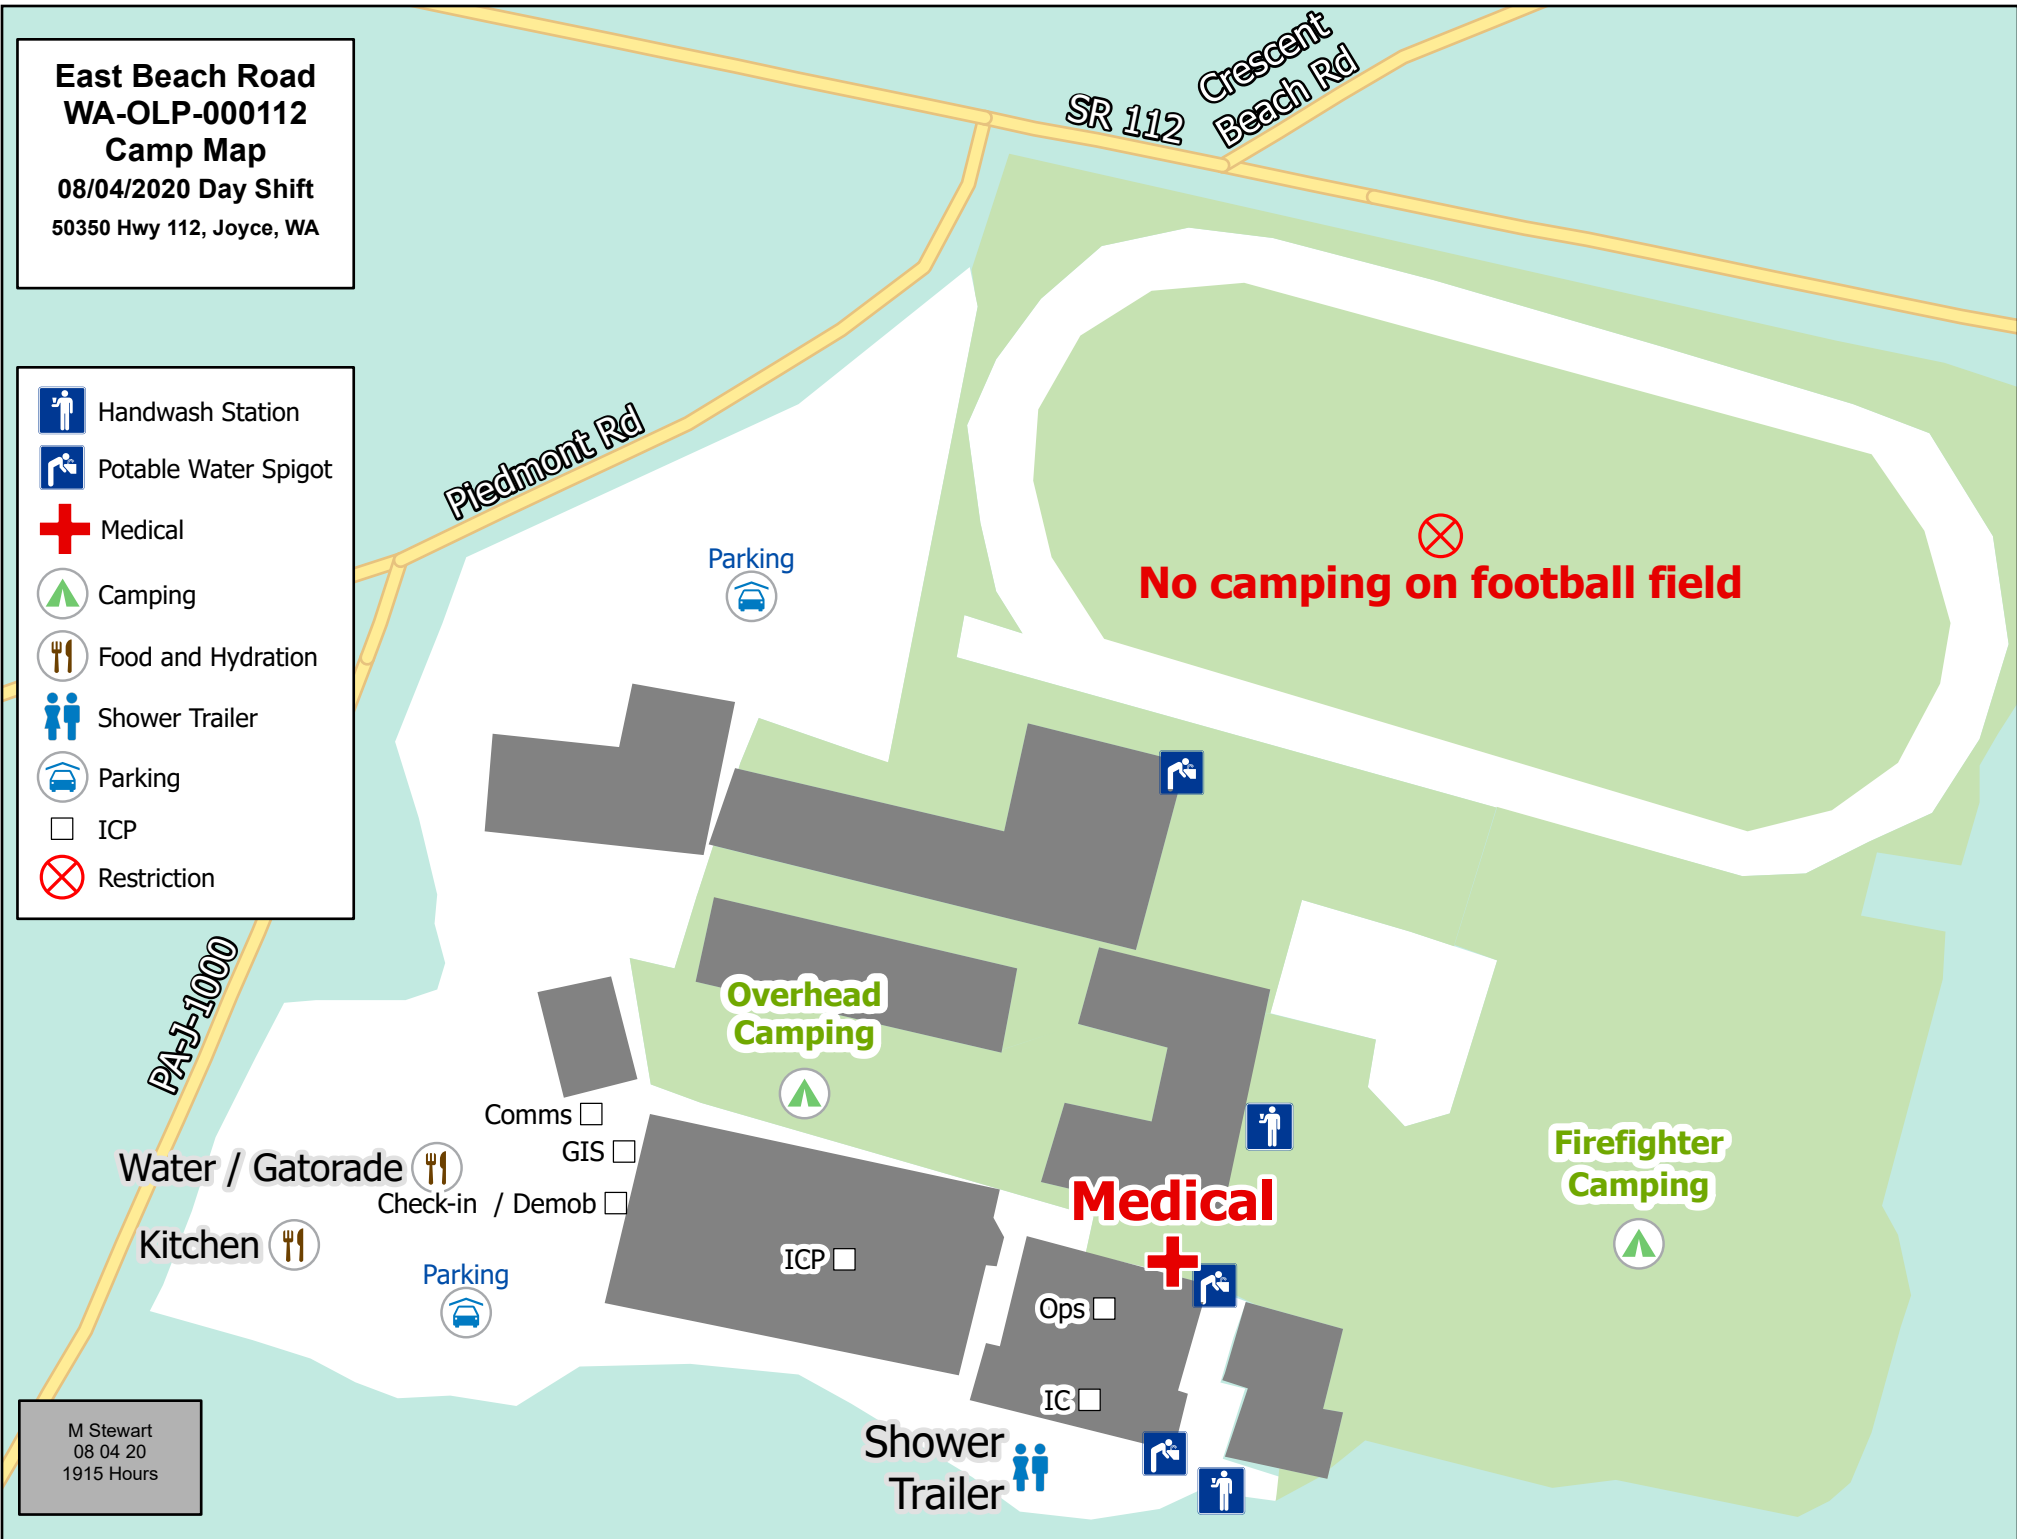

**East Beach Road  
WA-OLP-000112  
Camp Map  
08/04/2020 Day Shift  
50350 Hwy 112, Joyce, WA**

-  Handwash Station
-  Potable Water Spigot
-  Medical
-  Camping
-  Food and Hydration
-  Shower Trailer
-  Parking
-  ICP
-  Restriction