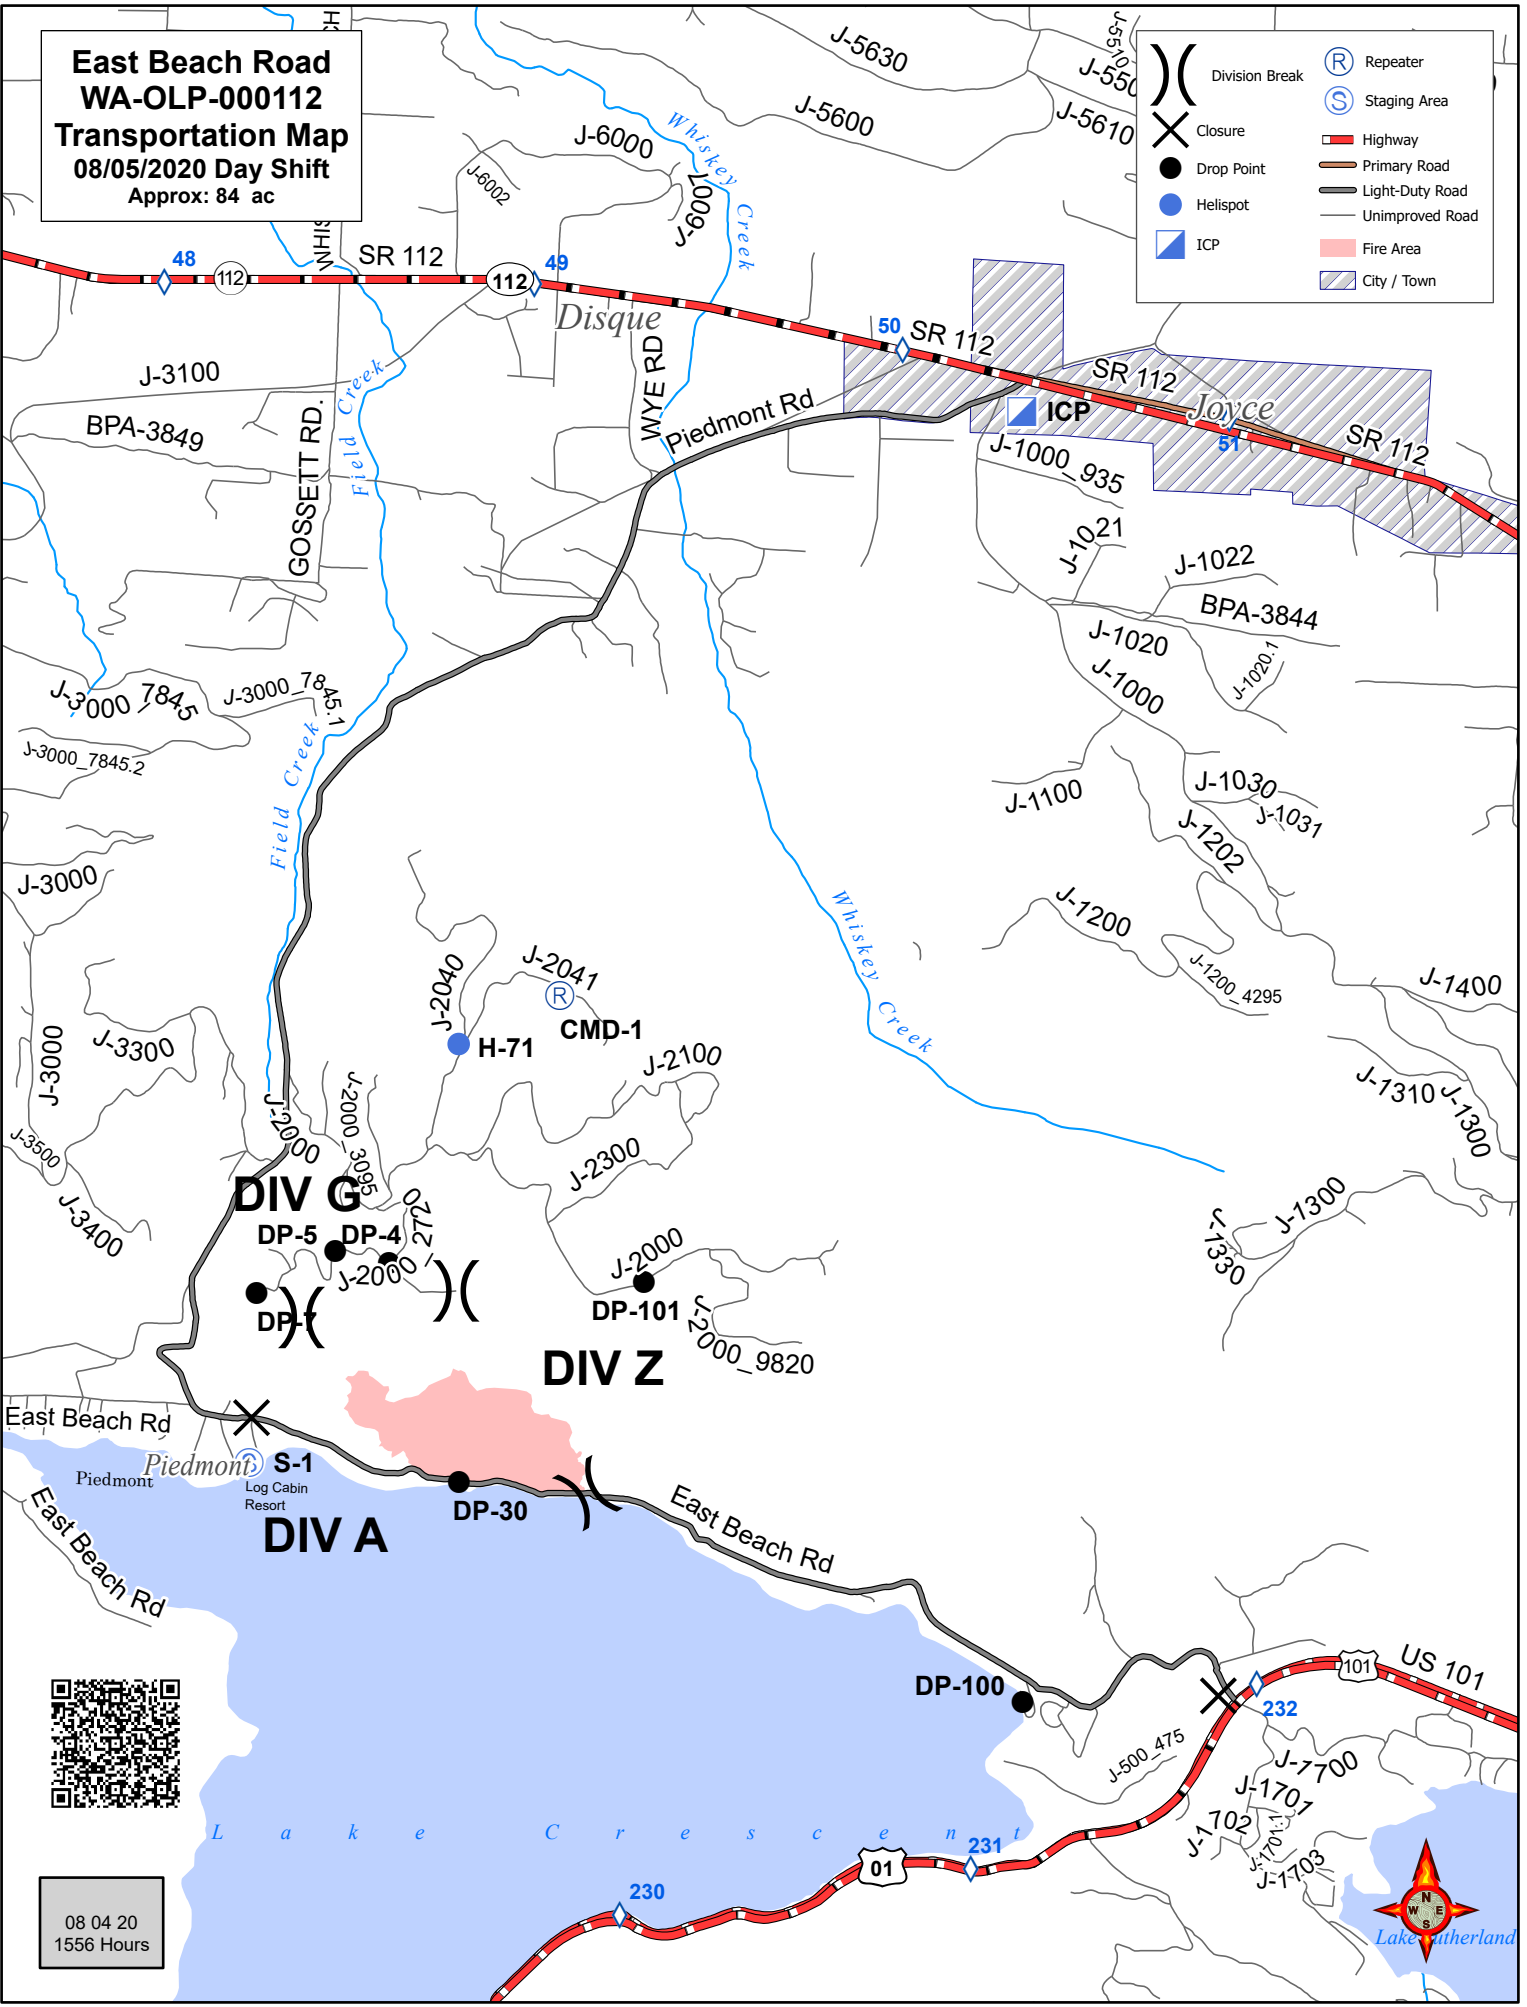

**East Beach Road
WA-OLP-000112
Transportation Map
08/05/2020 Day Shift
Approx: 84 ac**

()	Division Break	(R)	Repeater
(X)	Closure	(S)	Staging Area
(●)	Drop Point	(—)	Highway
(●)	Helispot	(—)	Primary Road
(■)	ICP	(—)	Light-Duty Road
(■)	ICP	(—)	Unimproved Road
(■)	Fire Area	(■)	City / Town

08 04 20
1556 Hours