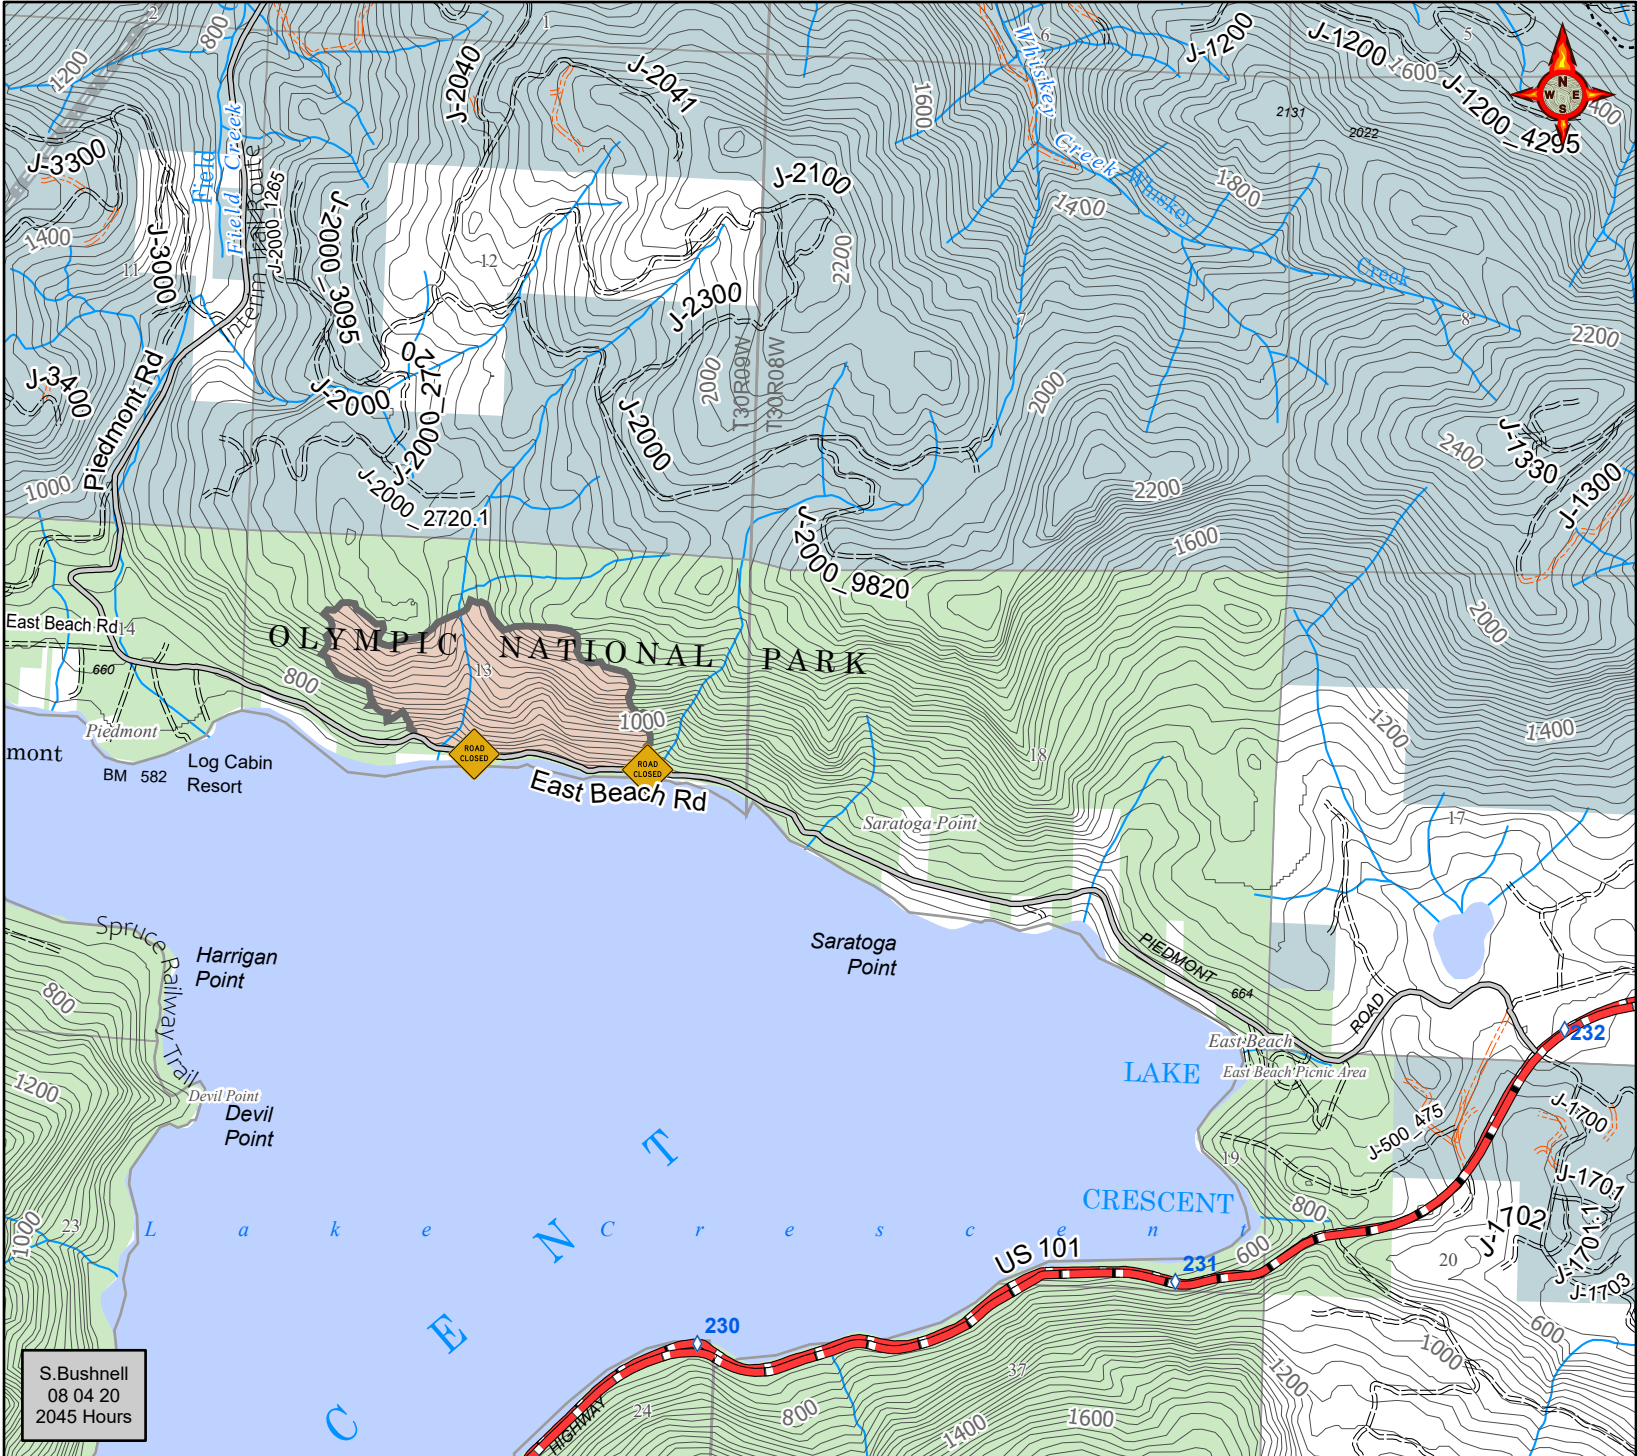

East Beach Road Fire Road Closure Map

East Beach Road is
closed from mile 2.1
to 2.4 from US Hwy 101

08/05/2020

-  Closure
 -  Fire Area
 -  Highway
 -  Primary Road
 -  Light-Duty Road
 -  Unimproved Road
 -  Closed Road
 -  Adventure Route
 -  Utility Line
 -  Contours 40-foot
 -  Federal Government
 -  DNR-Managed Lands
- 0 0.25 0.5
Miles

Disclaimer:

While WW IMT3 makes every effort to represent the data shown on these maps as completely and accurately as possible, no warranty is given, expressed or implied, as to the accuracy, reliability, or completeness of these data. In addition, WW IMT3 and/or other participating agencies shall not be held liable for improper or incorrect use of the data described and/or contained herein. Graphical representations provided by the use of this data does not represent any legal description of the data herein and are provided only as a general representation of the data. No indication/statement of fire containment is given, expressed or implied by this product.