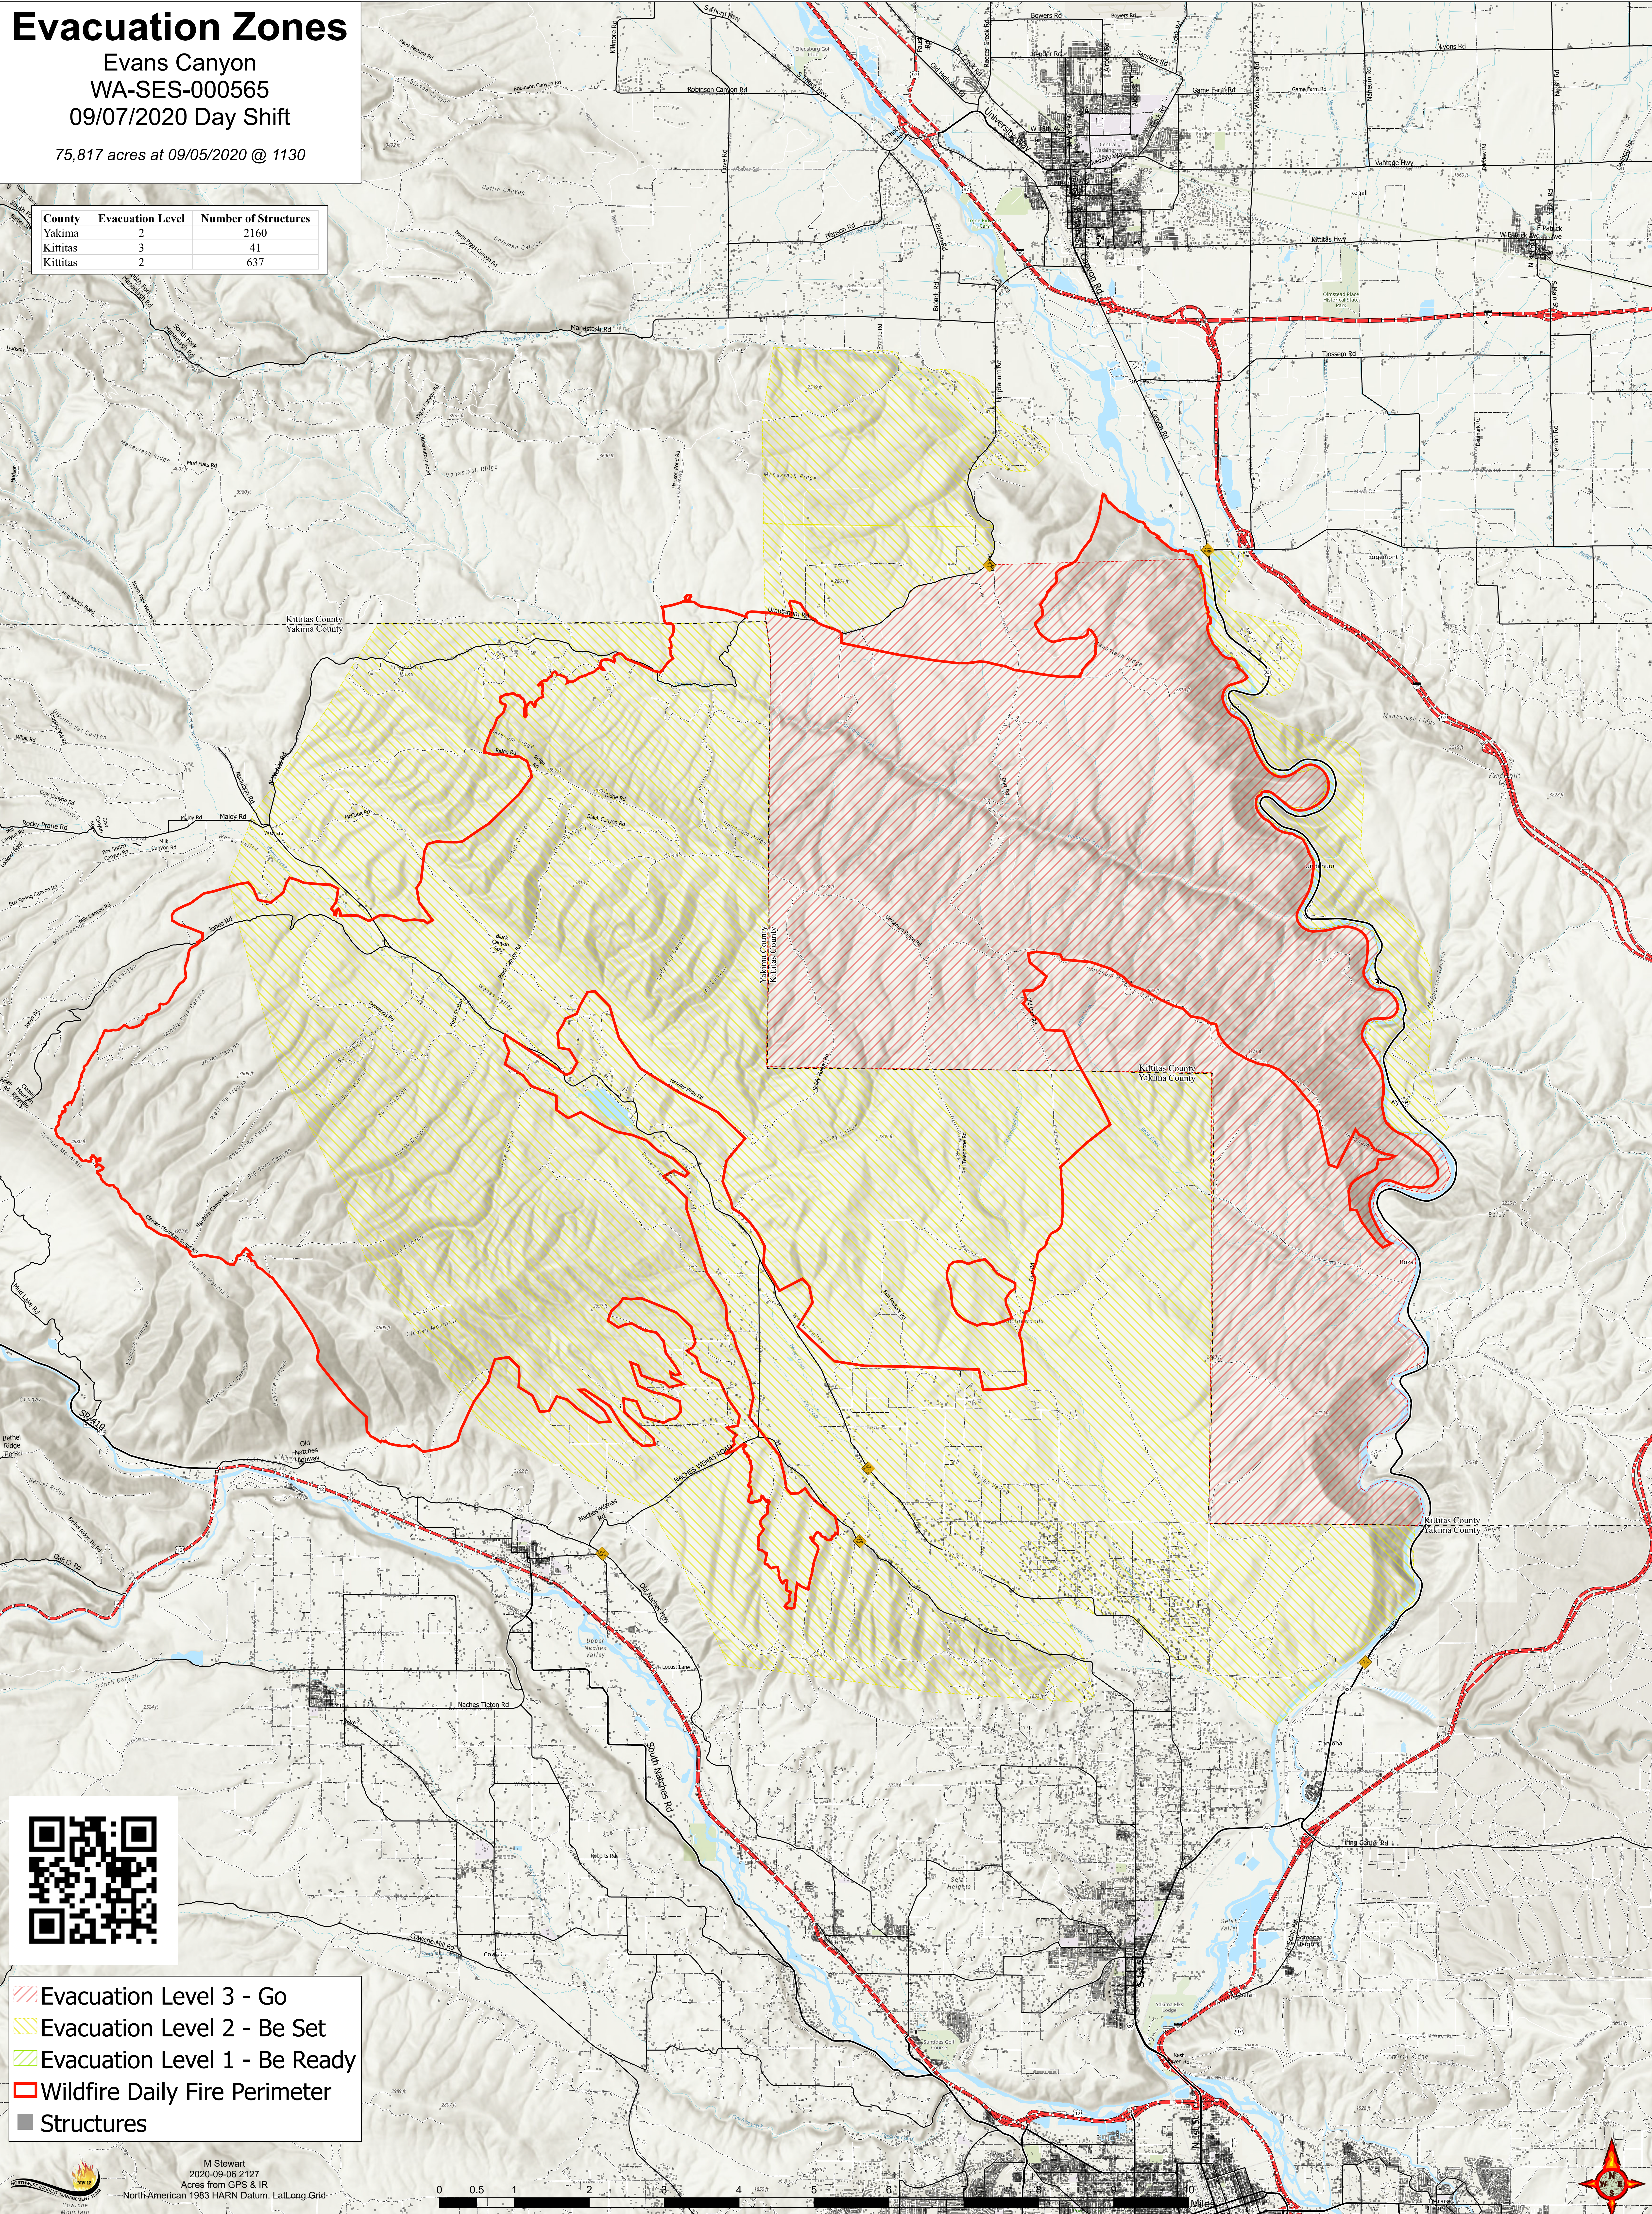

Evacuation Zones

Evans Canyon

WA-SES-000565

09/07/2020 Day Shift

75,817 acres at 09/05/2020 @ 1130

County	Evacuation Level	Number of Structures
Yakima	2	2160
Kittitas	3	41
Kittitas	2	637

- Evacuation Level 3 - Go
- Evacuation Level 2 - Be Set
- Evacuation Level 1 - Be Ready
- Wildfire Daily Fire Perimeter
- Structures