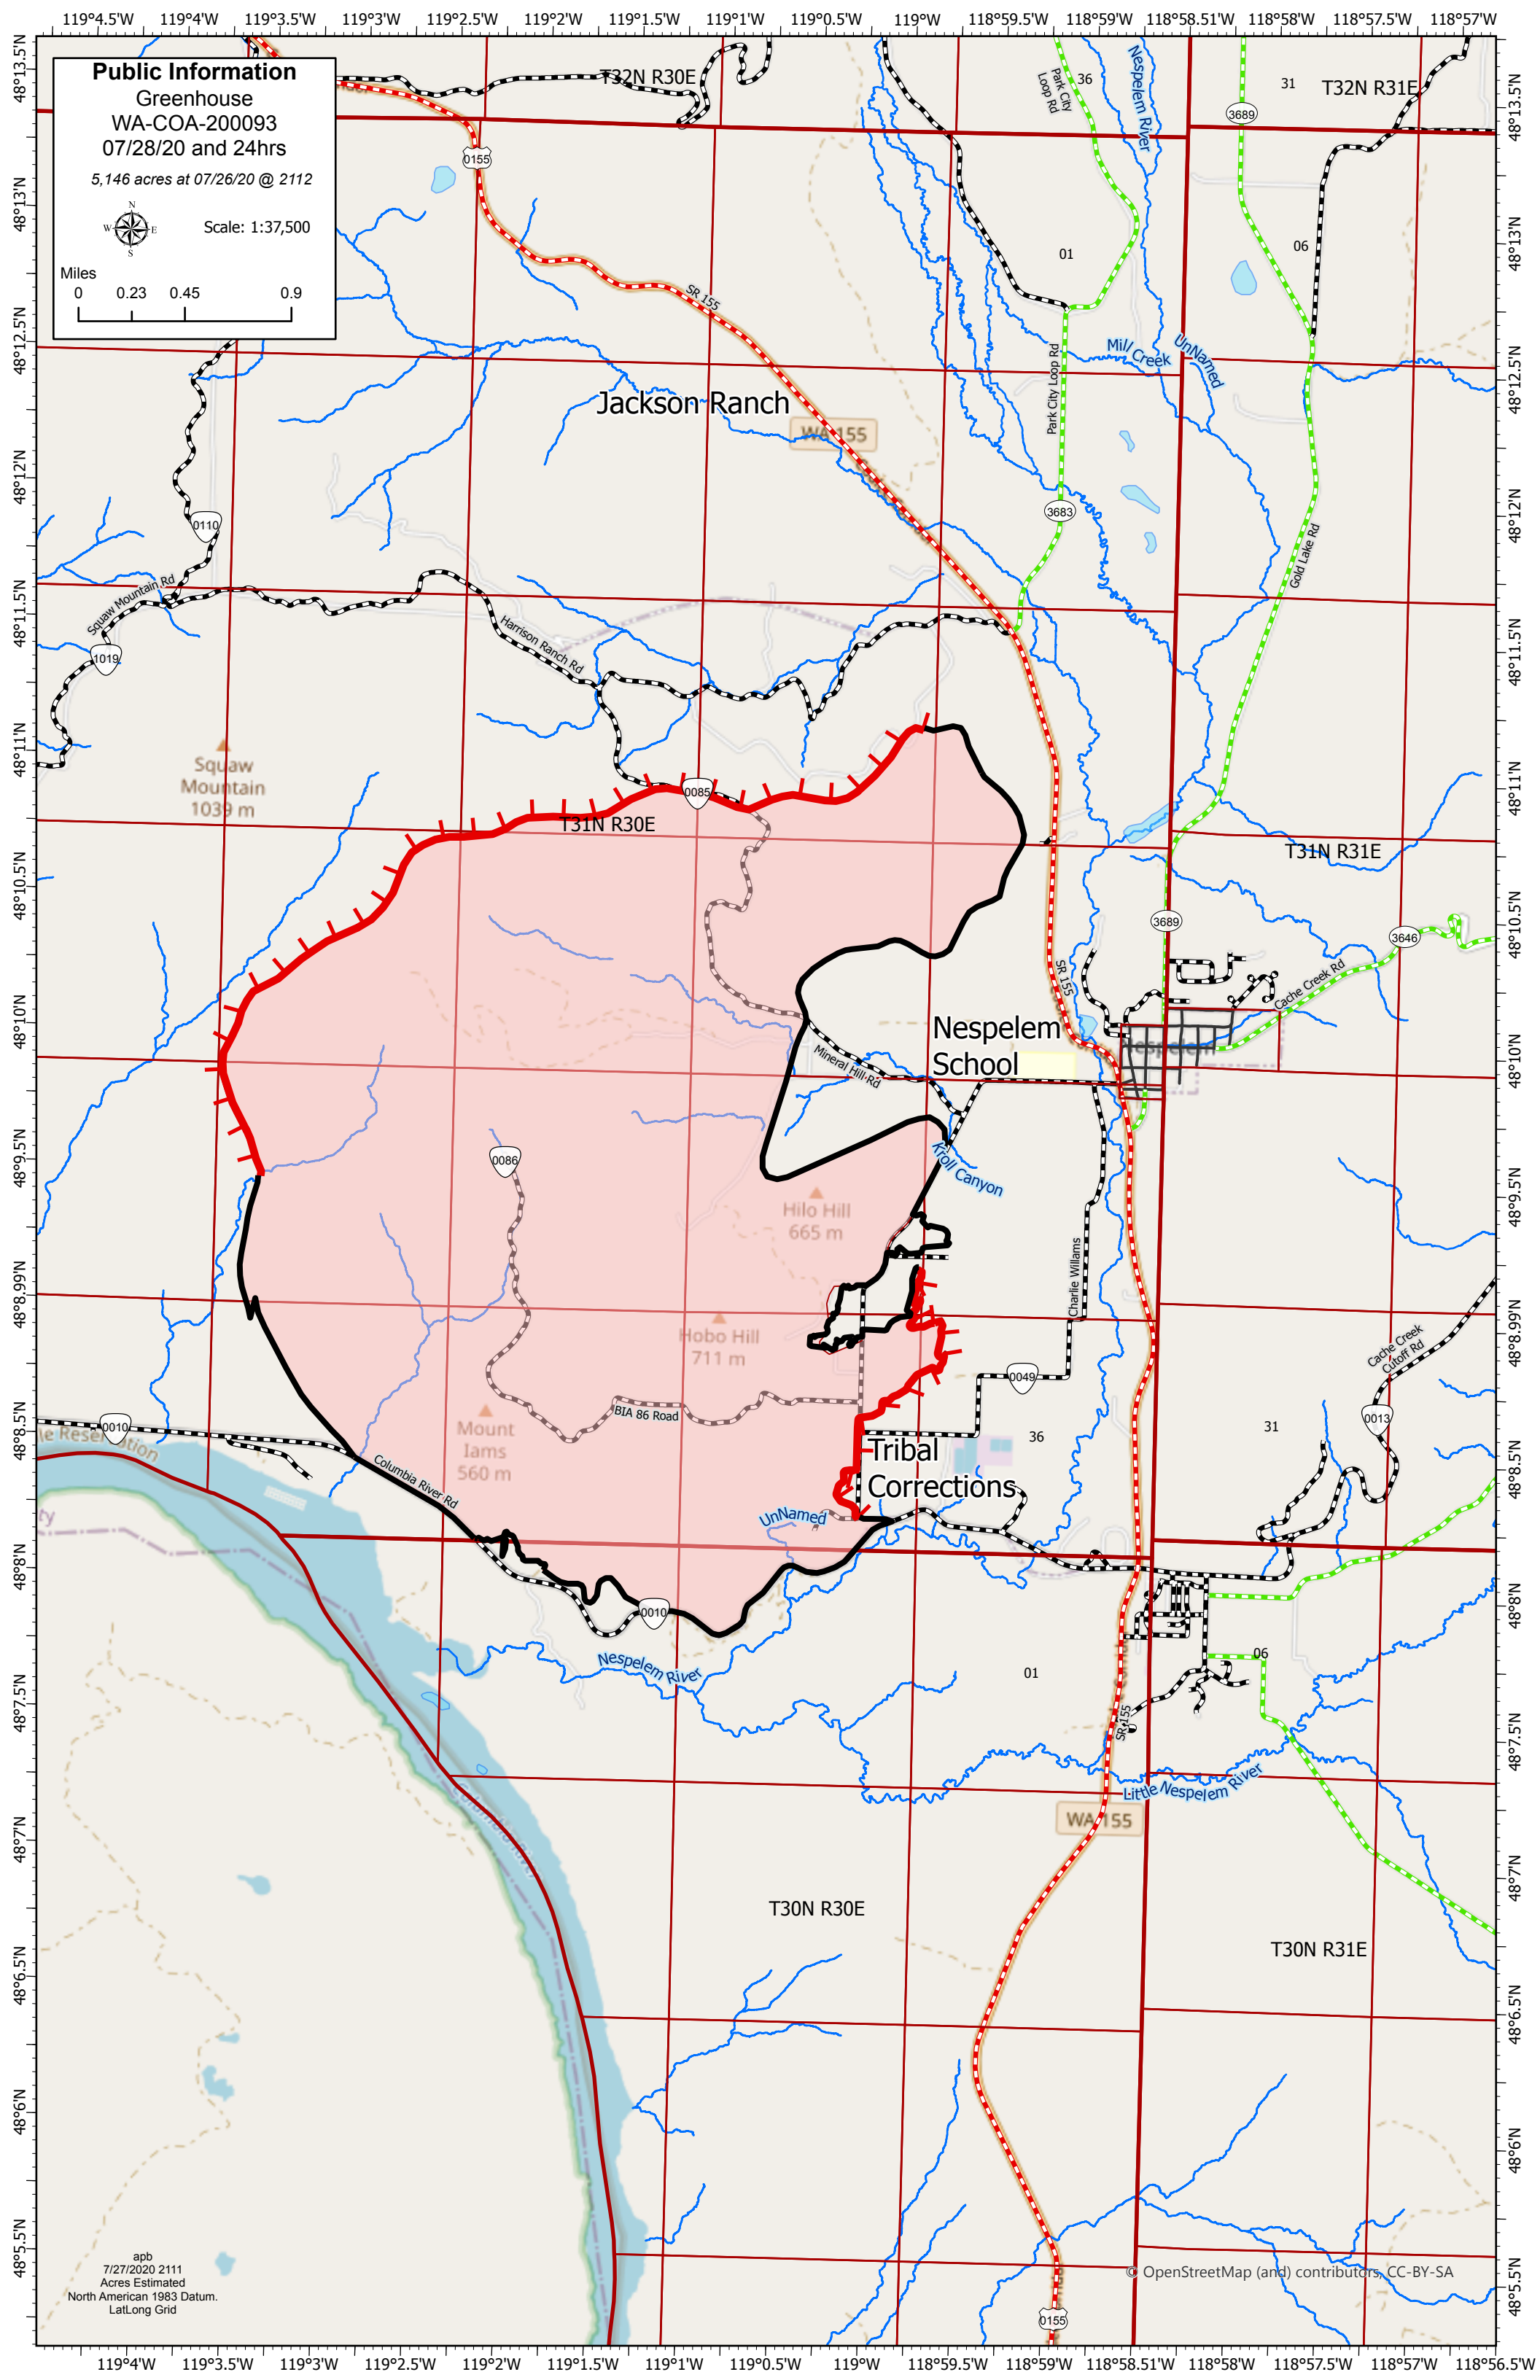

Public Information
 Greenhouse
 WA-COA-200093
 07/28/20 and 24hrs
 5,146 acres at 07/26/20 @ 2112

Miles
 0 0.23 0.45 0.9

Scale: 1:37,500

apb
 7/27/2020 2111
 Acres Estimated
 North American 1983 Datum.
 LatLong Grid

© OpenStreetMap (and) contributors, CC-BY-SA