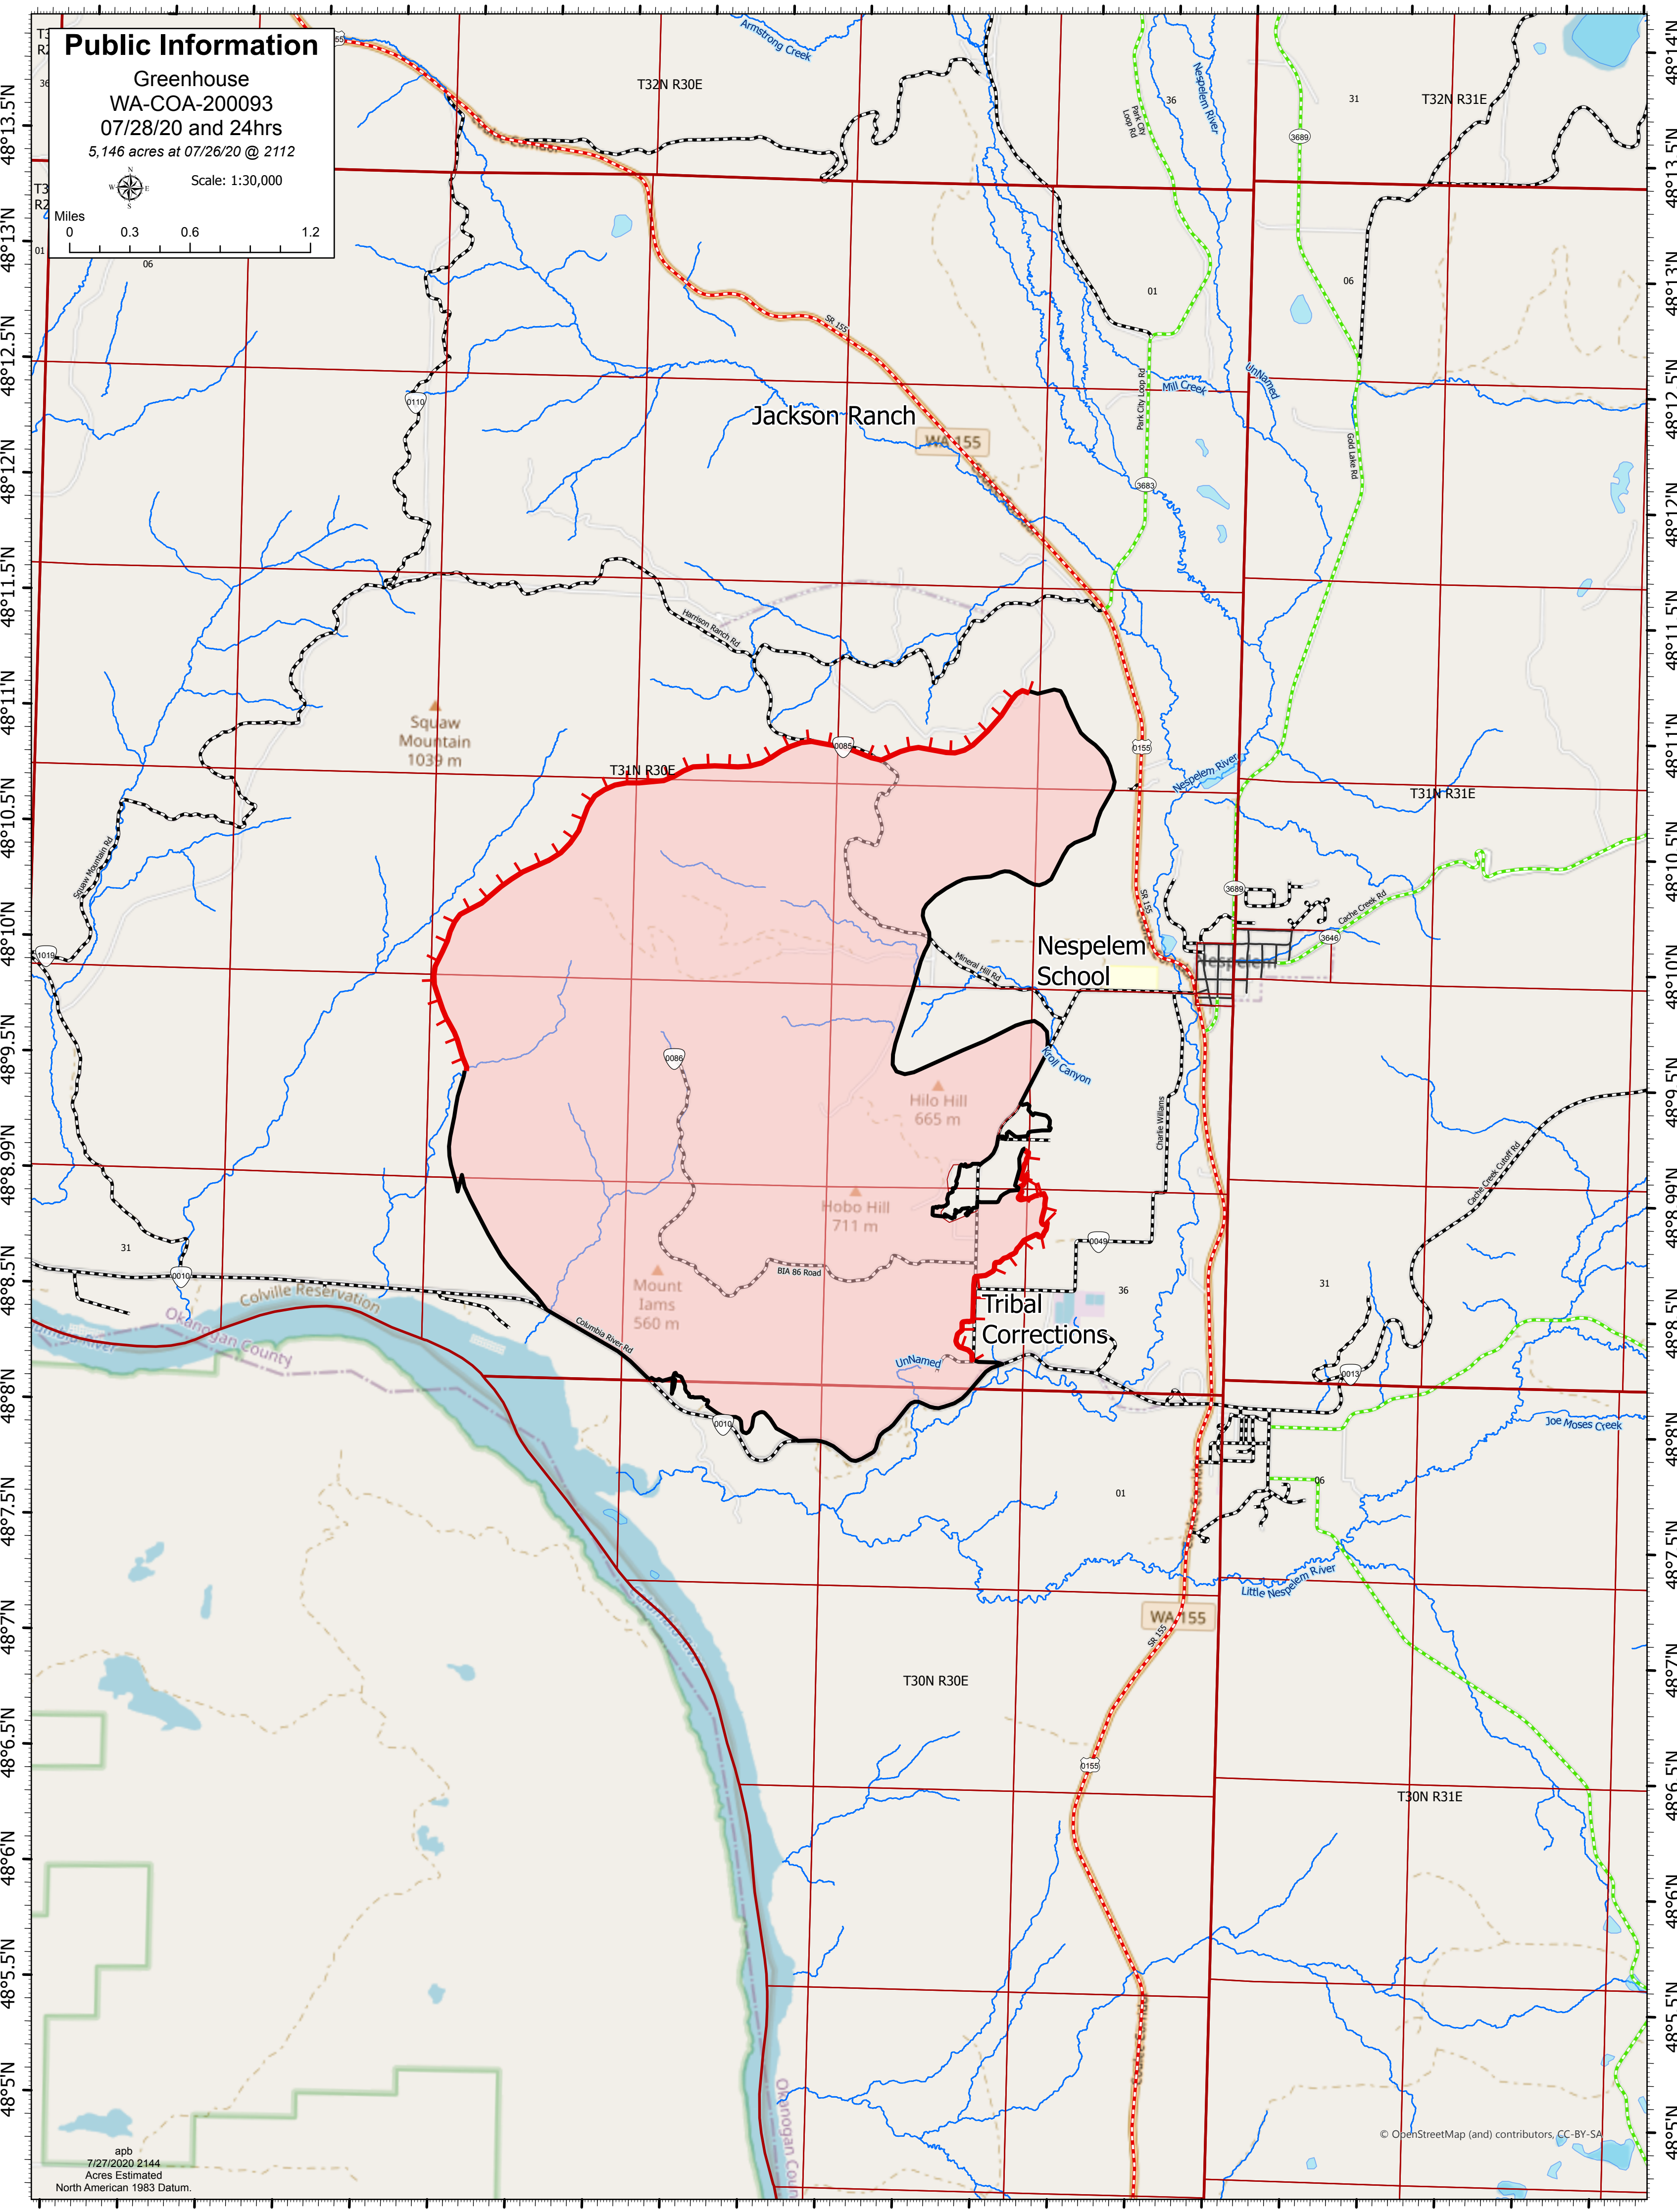

119°6'W 119°5'W 119°4'W 119°3'W 119°2'W 119°1'W 119°W 118°59.5'W 118°58.51'W 118°57.5'W 118°56.5'W

Public Information

Greenhouse
 WA-COA-200093
 07/28/20 and 24hrs
 5,146 acres at 07/26/20 @ 2112

Scale: 1:30,000

119°6'W 119°5.5'W 119°5'W 119°4.5'W 119°4'W 119°3.5'W 119°3'W 119°2.5'W 119°2'W 119°1.5'W 119°1'W 119°0.5'W 119°W 118°59.5'W 118°58.51'W 118°57.5'W 118°56.5'W

apb
7/27/2020 2144
Acres Estimated
North American 1983 Datum.

© OpenStreetMap (and) contributors, CC-BY-SA