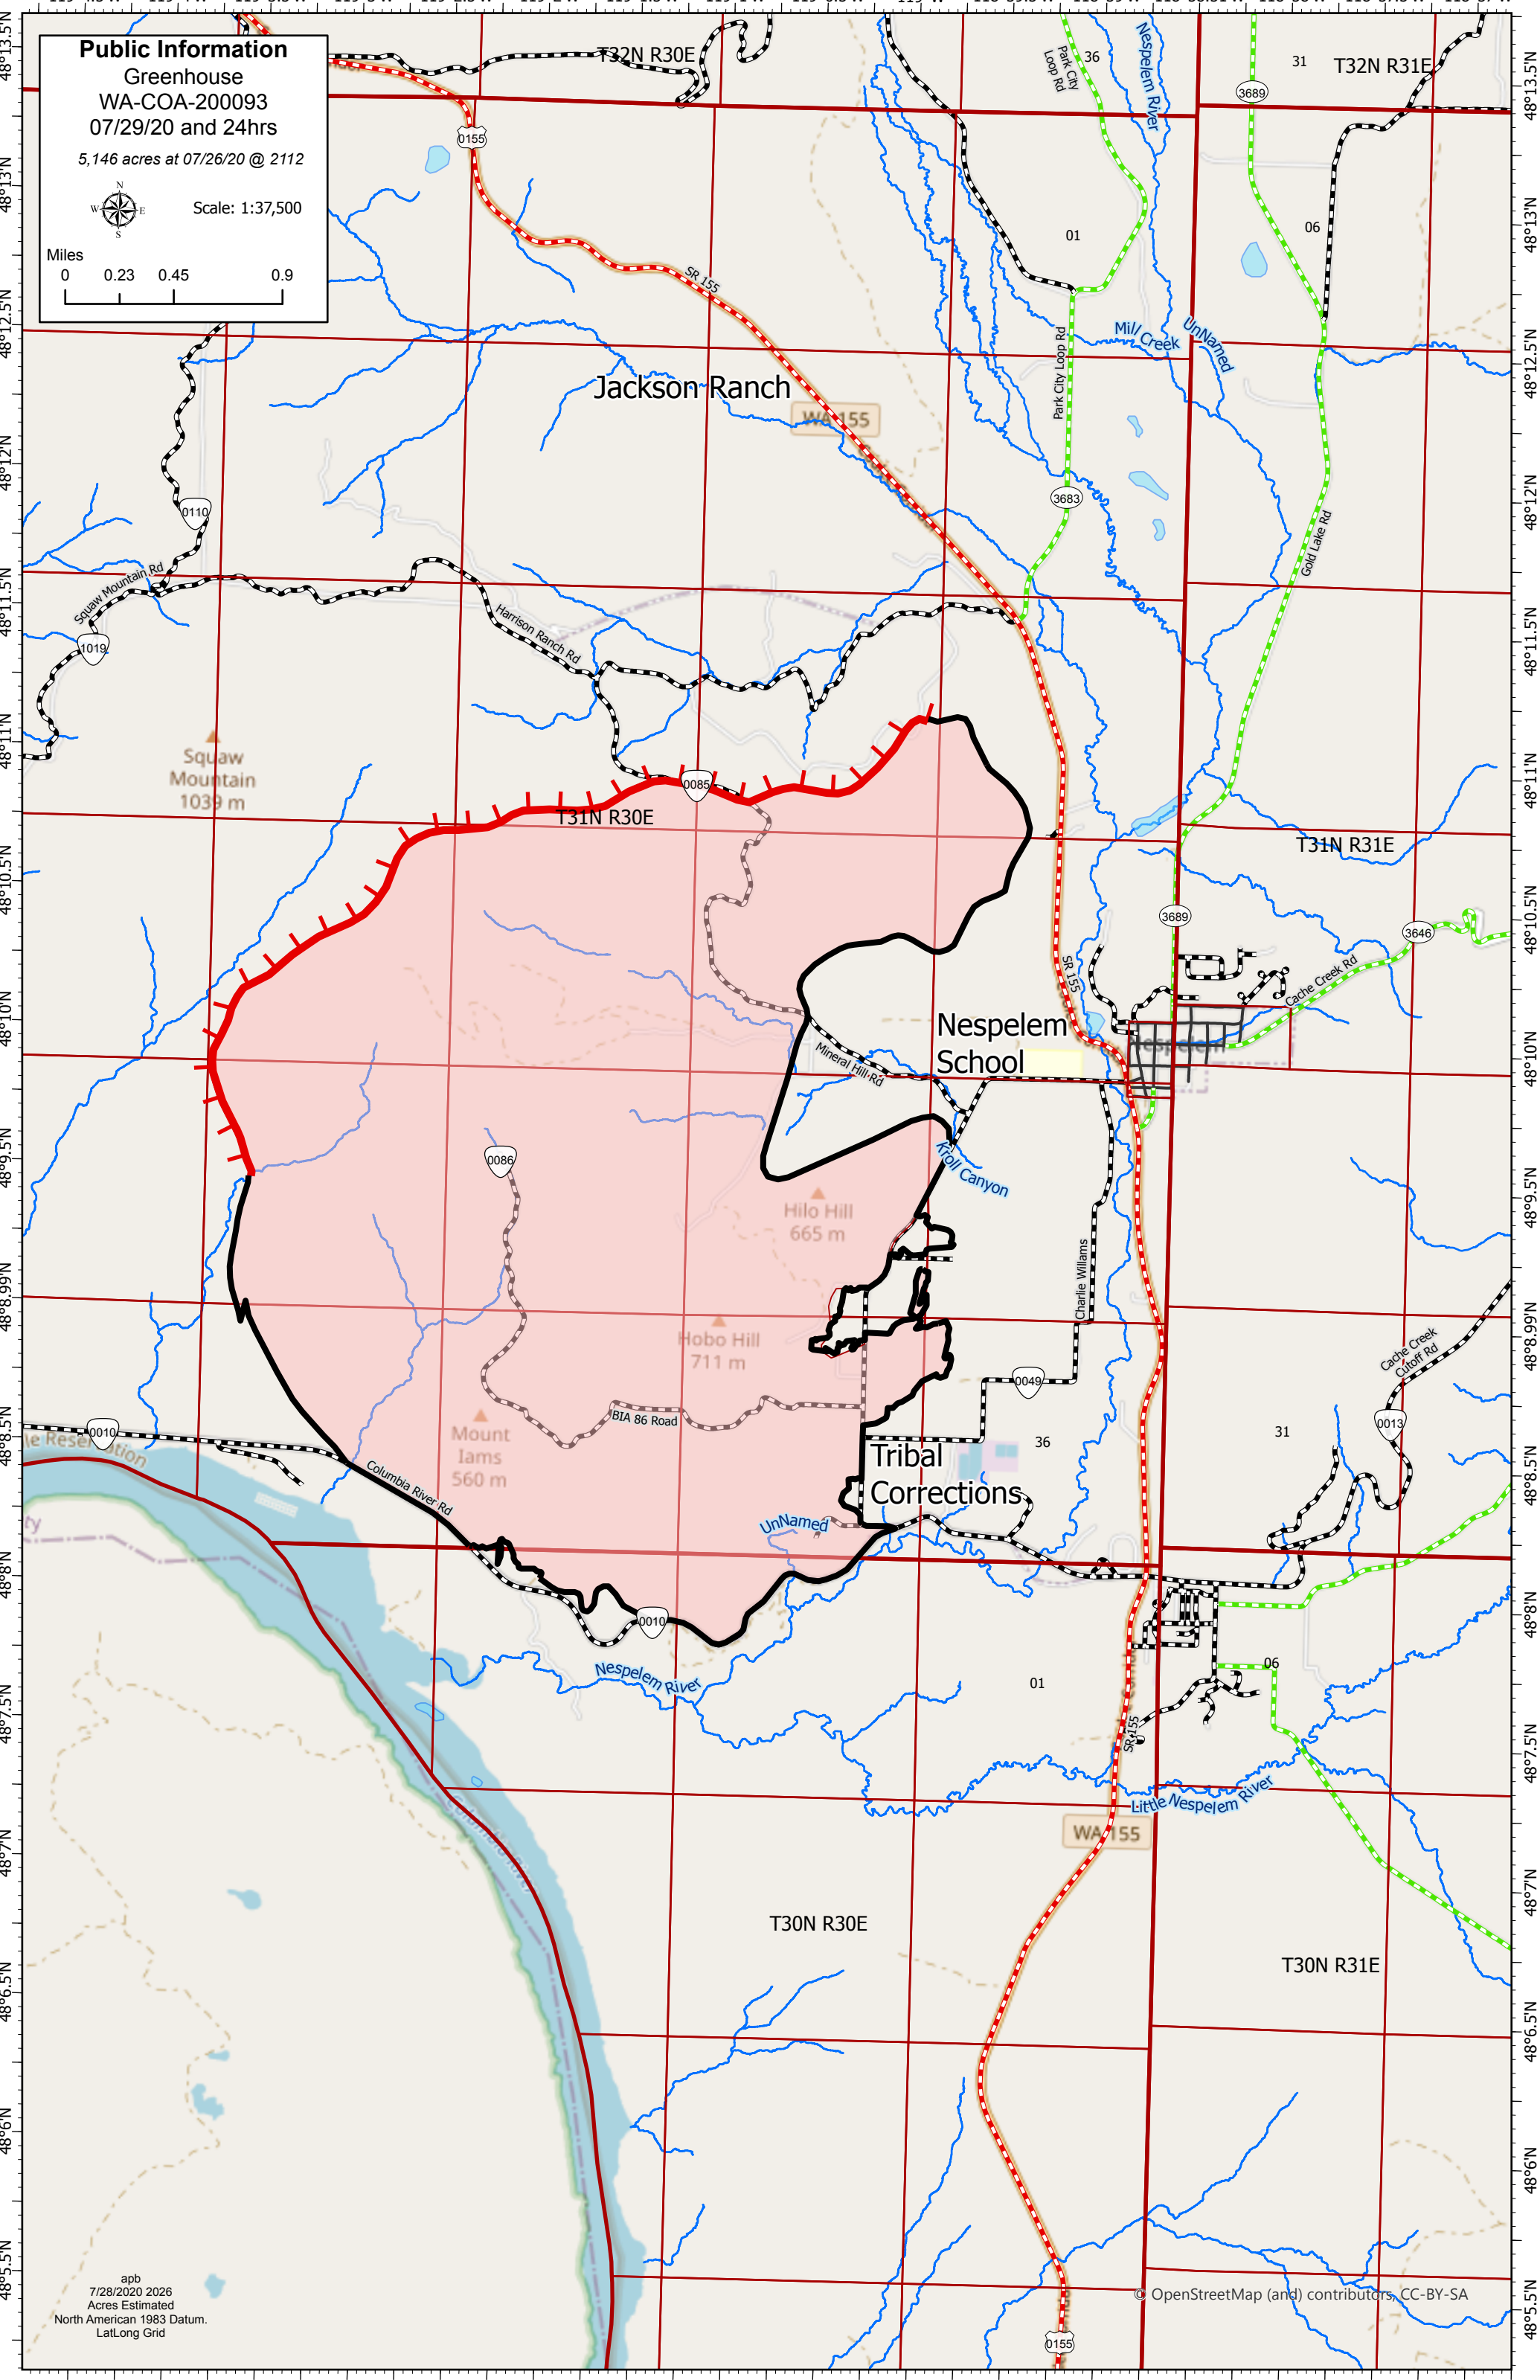

Public Information
 Greenhouse
 WA-COA-200093
 07/29/20 and 24hrs
 5,146 acres at 07/26/20 @ 2112

Miles
 0 0.23 0.45 0.9

Scale: 1:37,500

apb
 7/28/2020 2026
 Acres Estimated
 North American 1983 Datum.
 LatLong Grid

© OpenStreetMap (and) contributors, CC-BY-SA