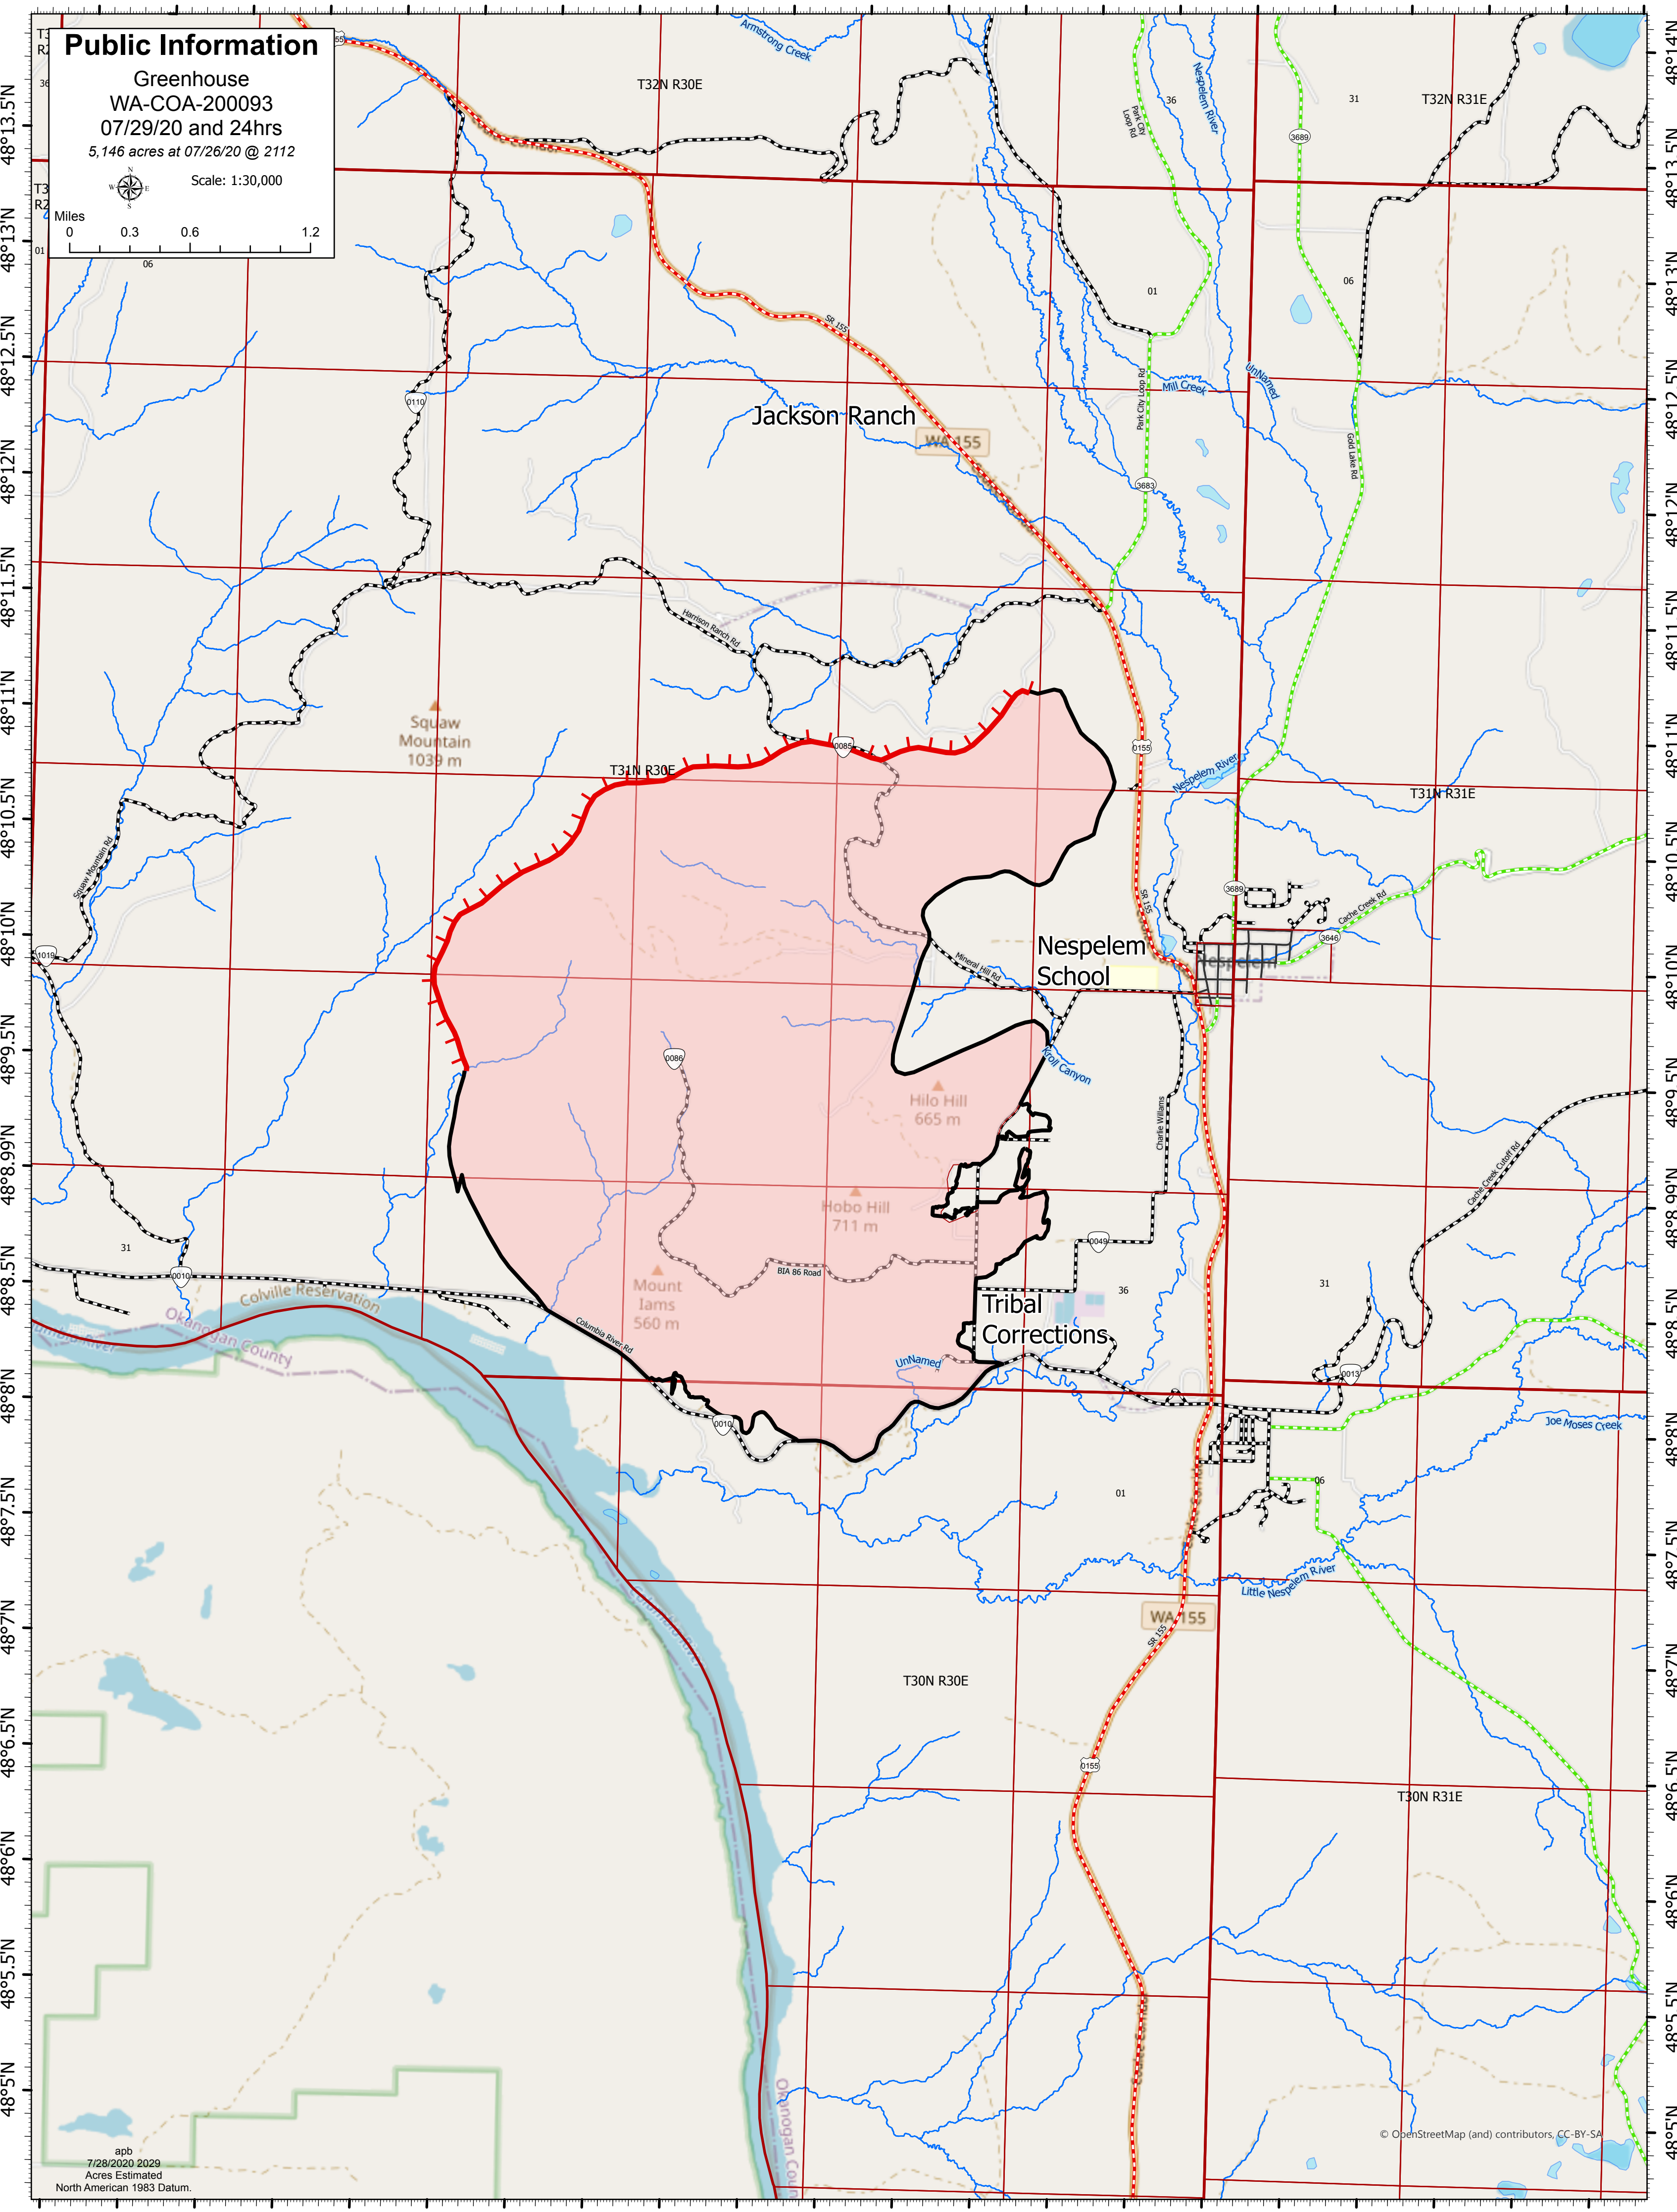

119°6'W 119°5'W 119°4'W 119°3'W 119°2'W 119°1'W 119°W 118°59.5'W 118°58.51'W 118°57.5'W 118°56.5'W

Public Information

Greenhouse
 WA-COA-200093
 07/29/20 and 24hrs
 5,146 acres at 07/26/20 @ 2112

Scale: 1:30,000

119°6'W 119°5.5'W 119°5'W 119°4.5'W 119°4'W 119°3.5'W 119°3'W 119°2.5'W 119°2'W 119°1.5'W 119°1'W 119°0.5'W 119°W 118°59.5'W 118°58.51'W 118°57.5'W 118°56.5'W