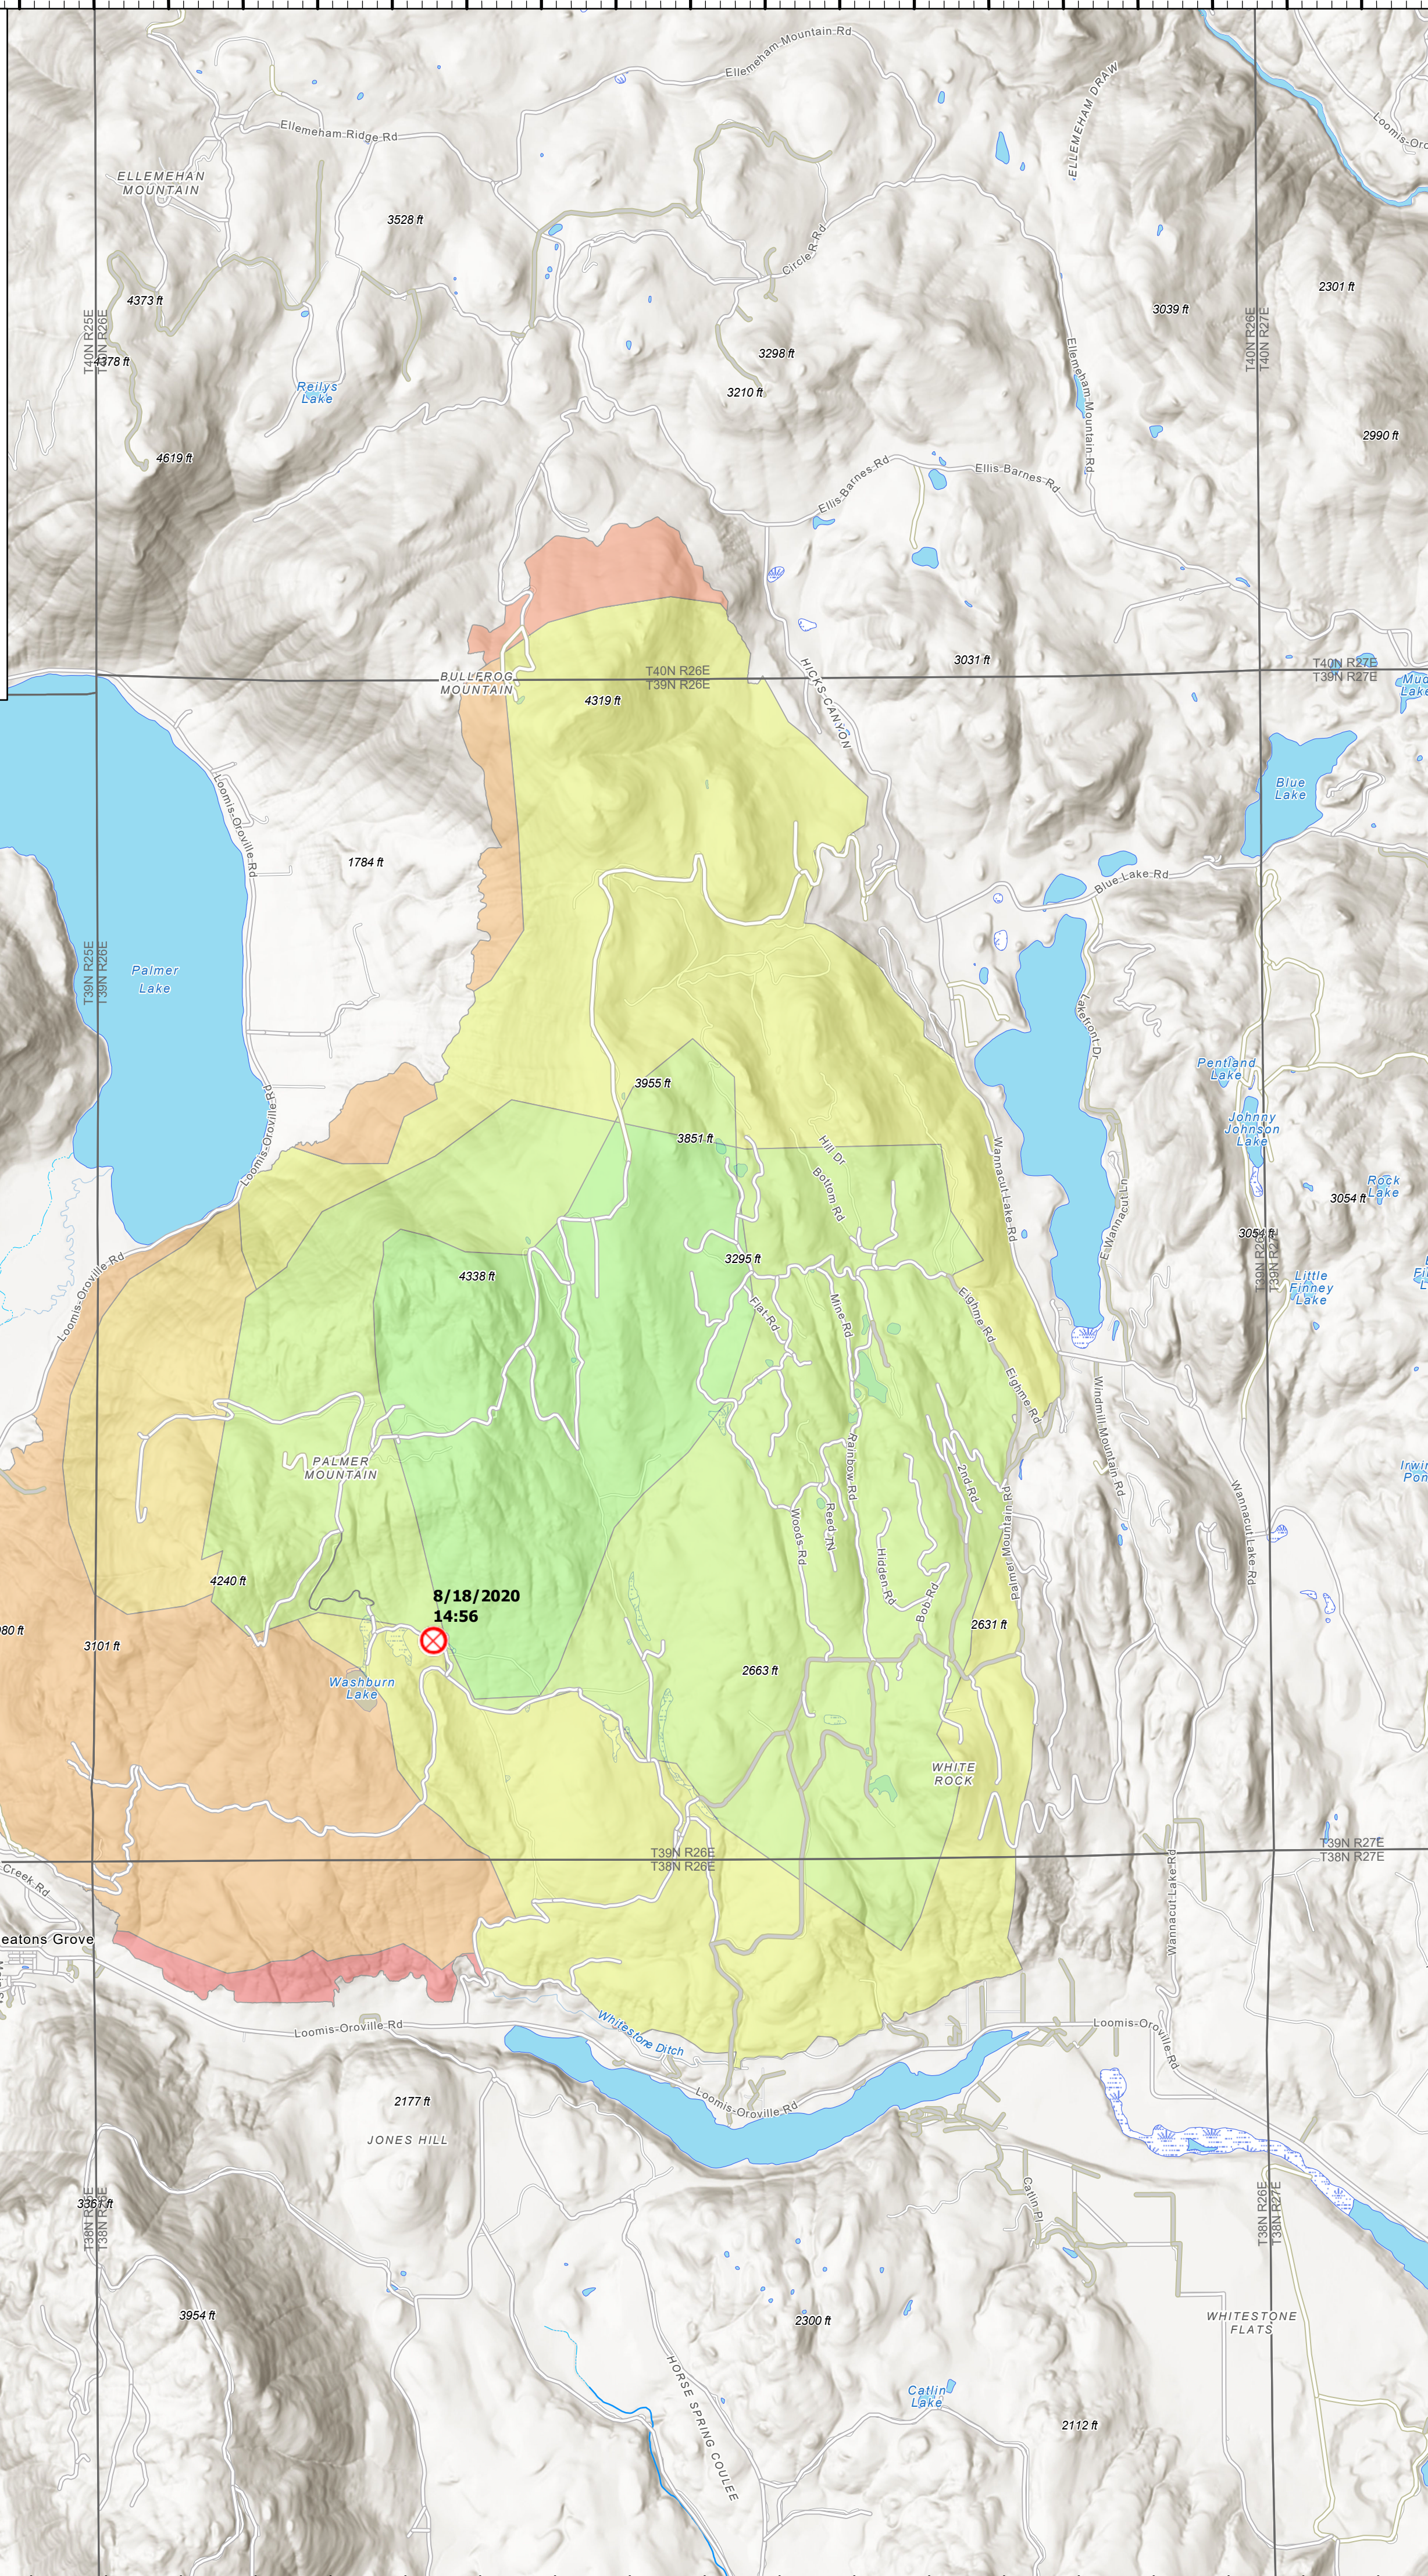

119°41'W 119°40'W 119°39'W 119°38'W 119°37'W 119°36'W 119°35'W 119°34'W 119°33'W 119°32'W 119°31'W 119°30'W 119°29'W

Progression

Palmer Fire
WA-SPD 001947
August 27, 2020
Approx. 17,735 acres
at 8/24/2020 2100hr

Date	Growth Ac	Total Ac
2020-08-18	2,210	2,210
2020-08-19	5,293	7,503
2020-08-20	5,812	13,315
2020-08-21	850	14,165
2020-08-22	3,139	17,304
2020-08-24	252	17,556
2020-08-25	178	17,735

⊗ Fire Origin

8/18/2020
14:56

Ian Yau
8/26/2020 1941
Acres from mixed methods
North American 1983 Datum

119°41'W 119°40'W 119°39'W 119°38'W 119°37'W 119°36'W 119°35'W 119°34'W 119°33'W 119°32'W 119°31'W 119°30'W 119°29'W