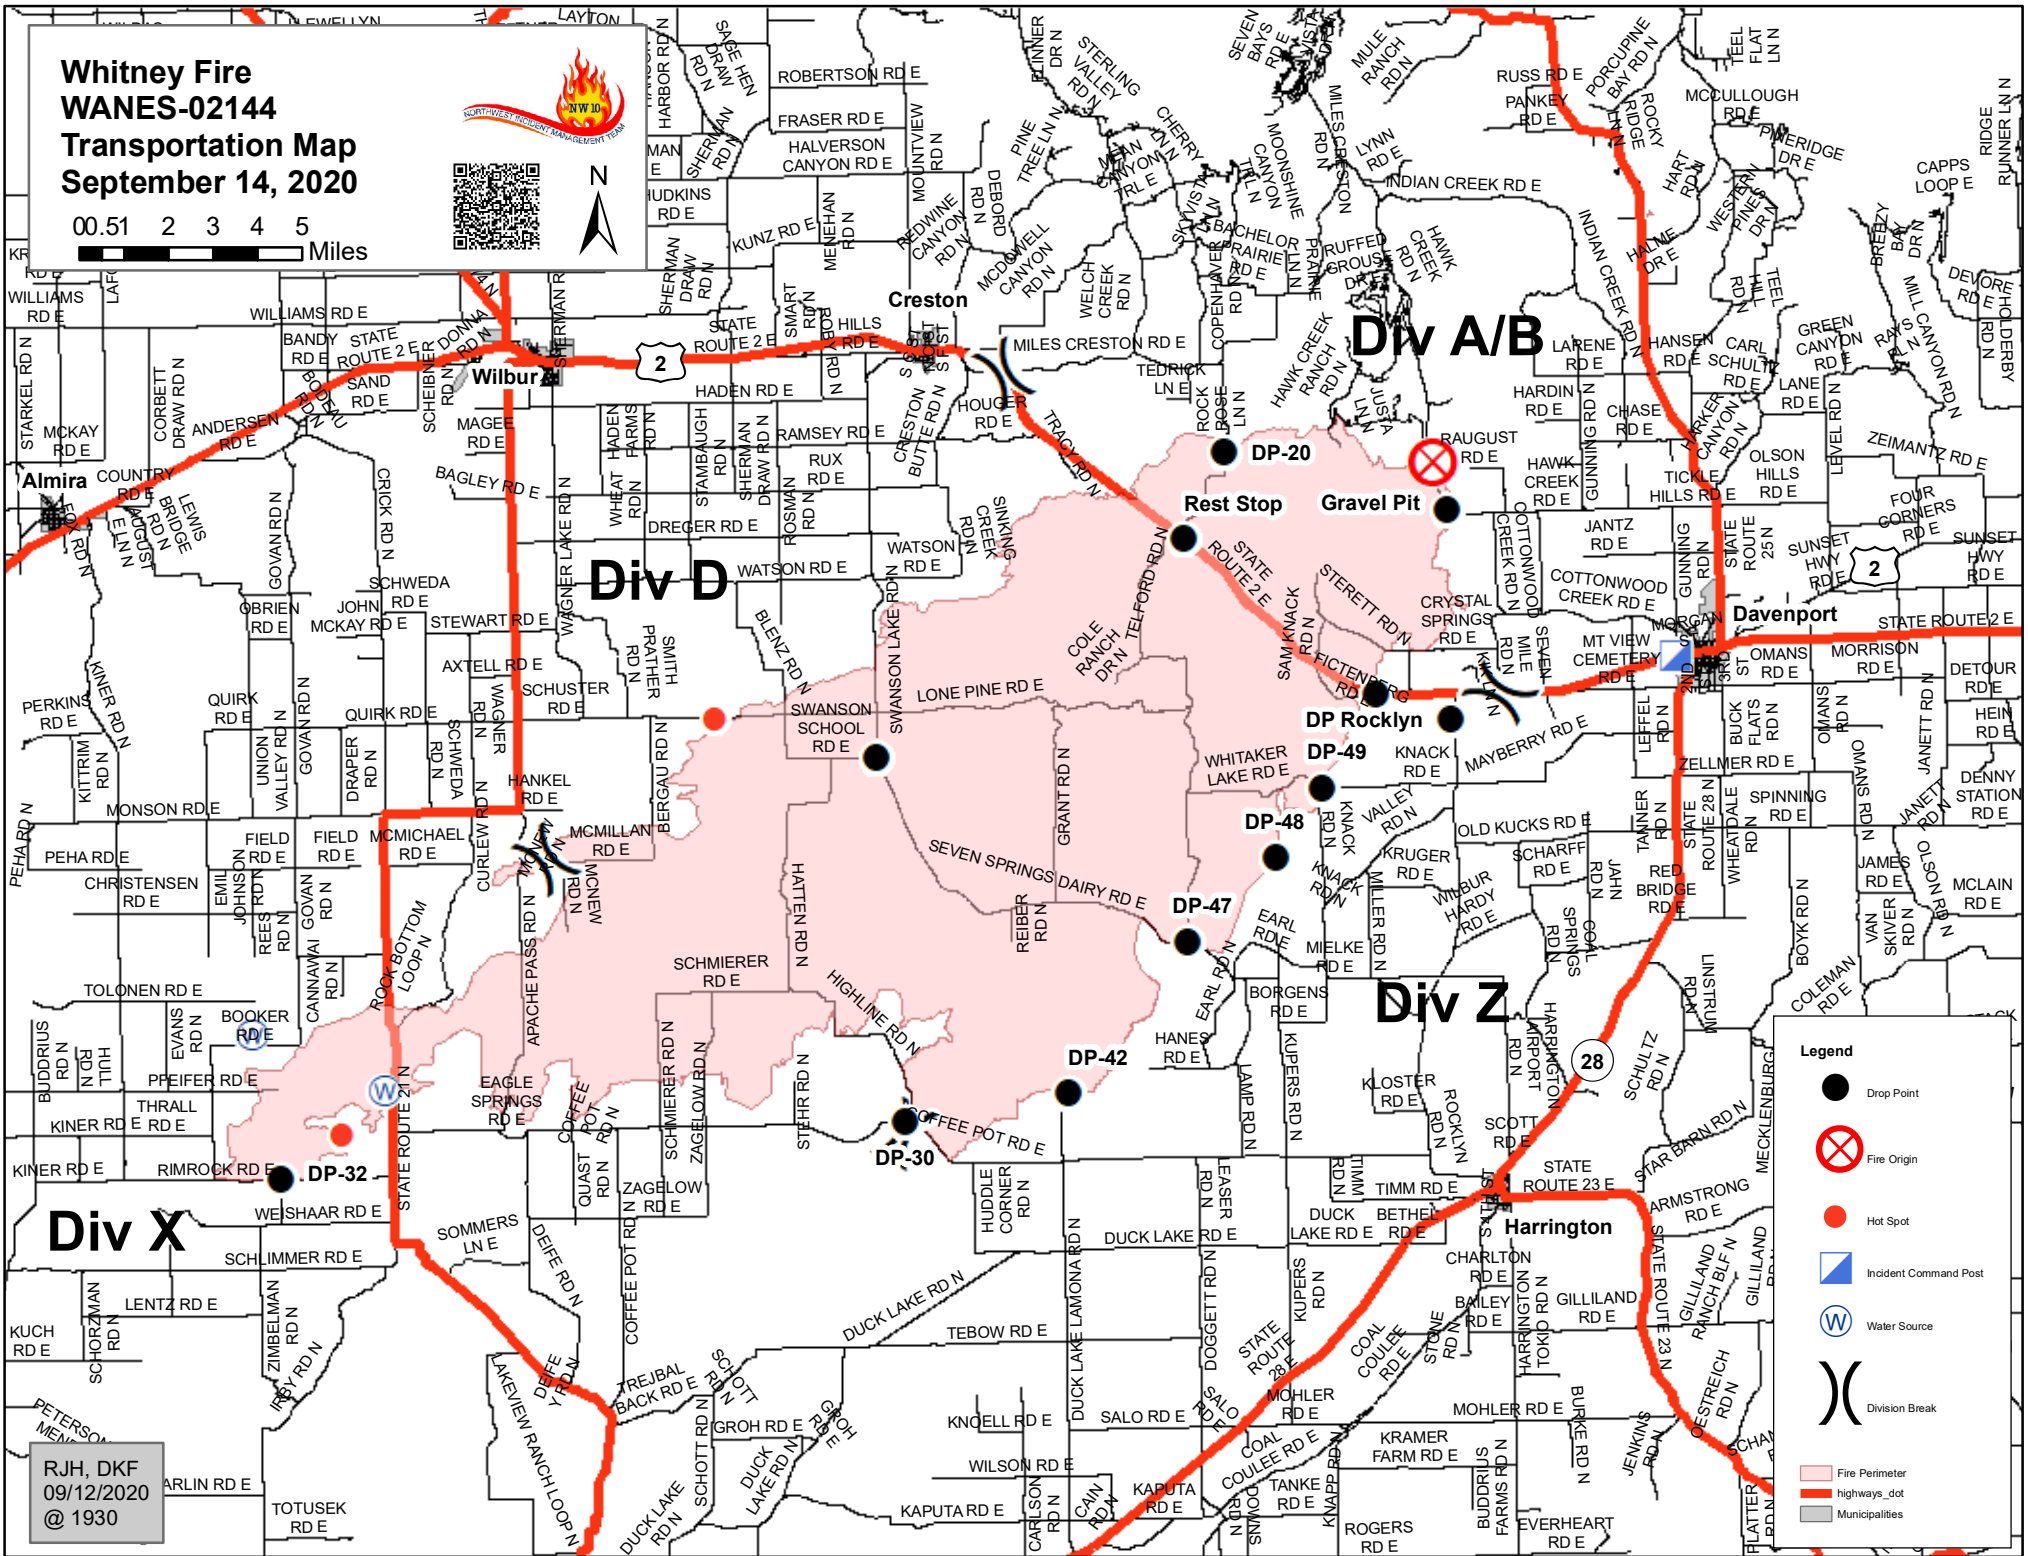

Whitney Fire
WANES-02144
Transportation Map
September 14, 2020

00.51 2 3 4 5
Miles

Legend

- Drop Point
- ⊗ Fire Origin
- Hot Spot
- ▢ Incident Command Post
- Ⓜ Water Source
- ⎓ Division Break
- ▭ Fire Perimeter
- ▬ highways_dot
- ▭ Municipalities

RJH, DKF
09/12/2020
@ 1930