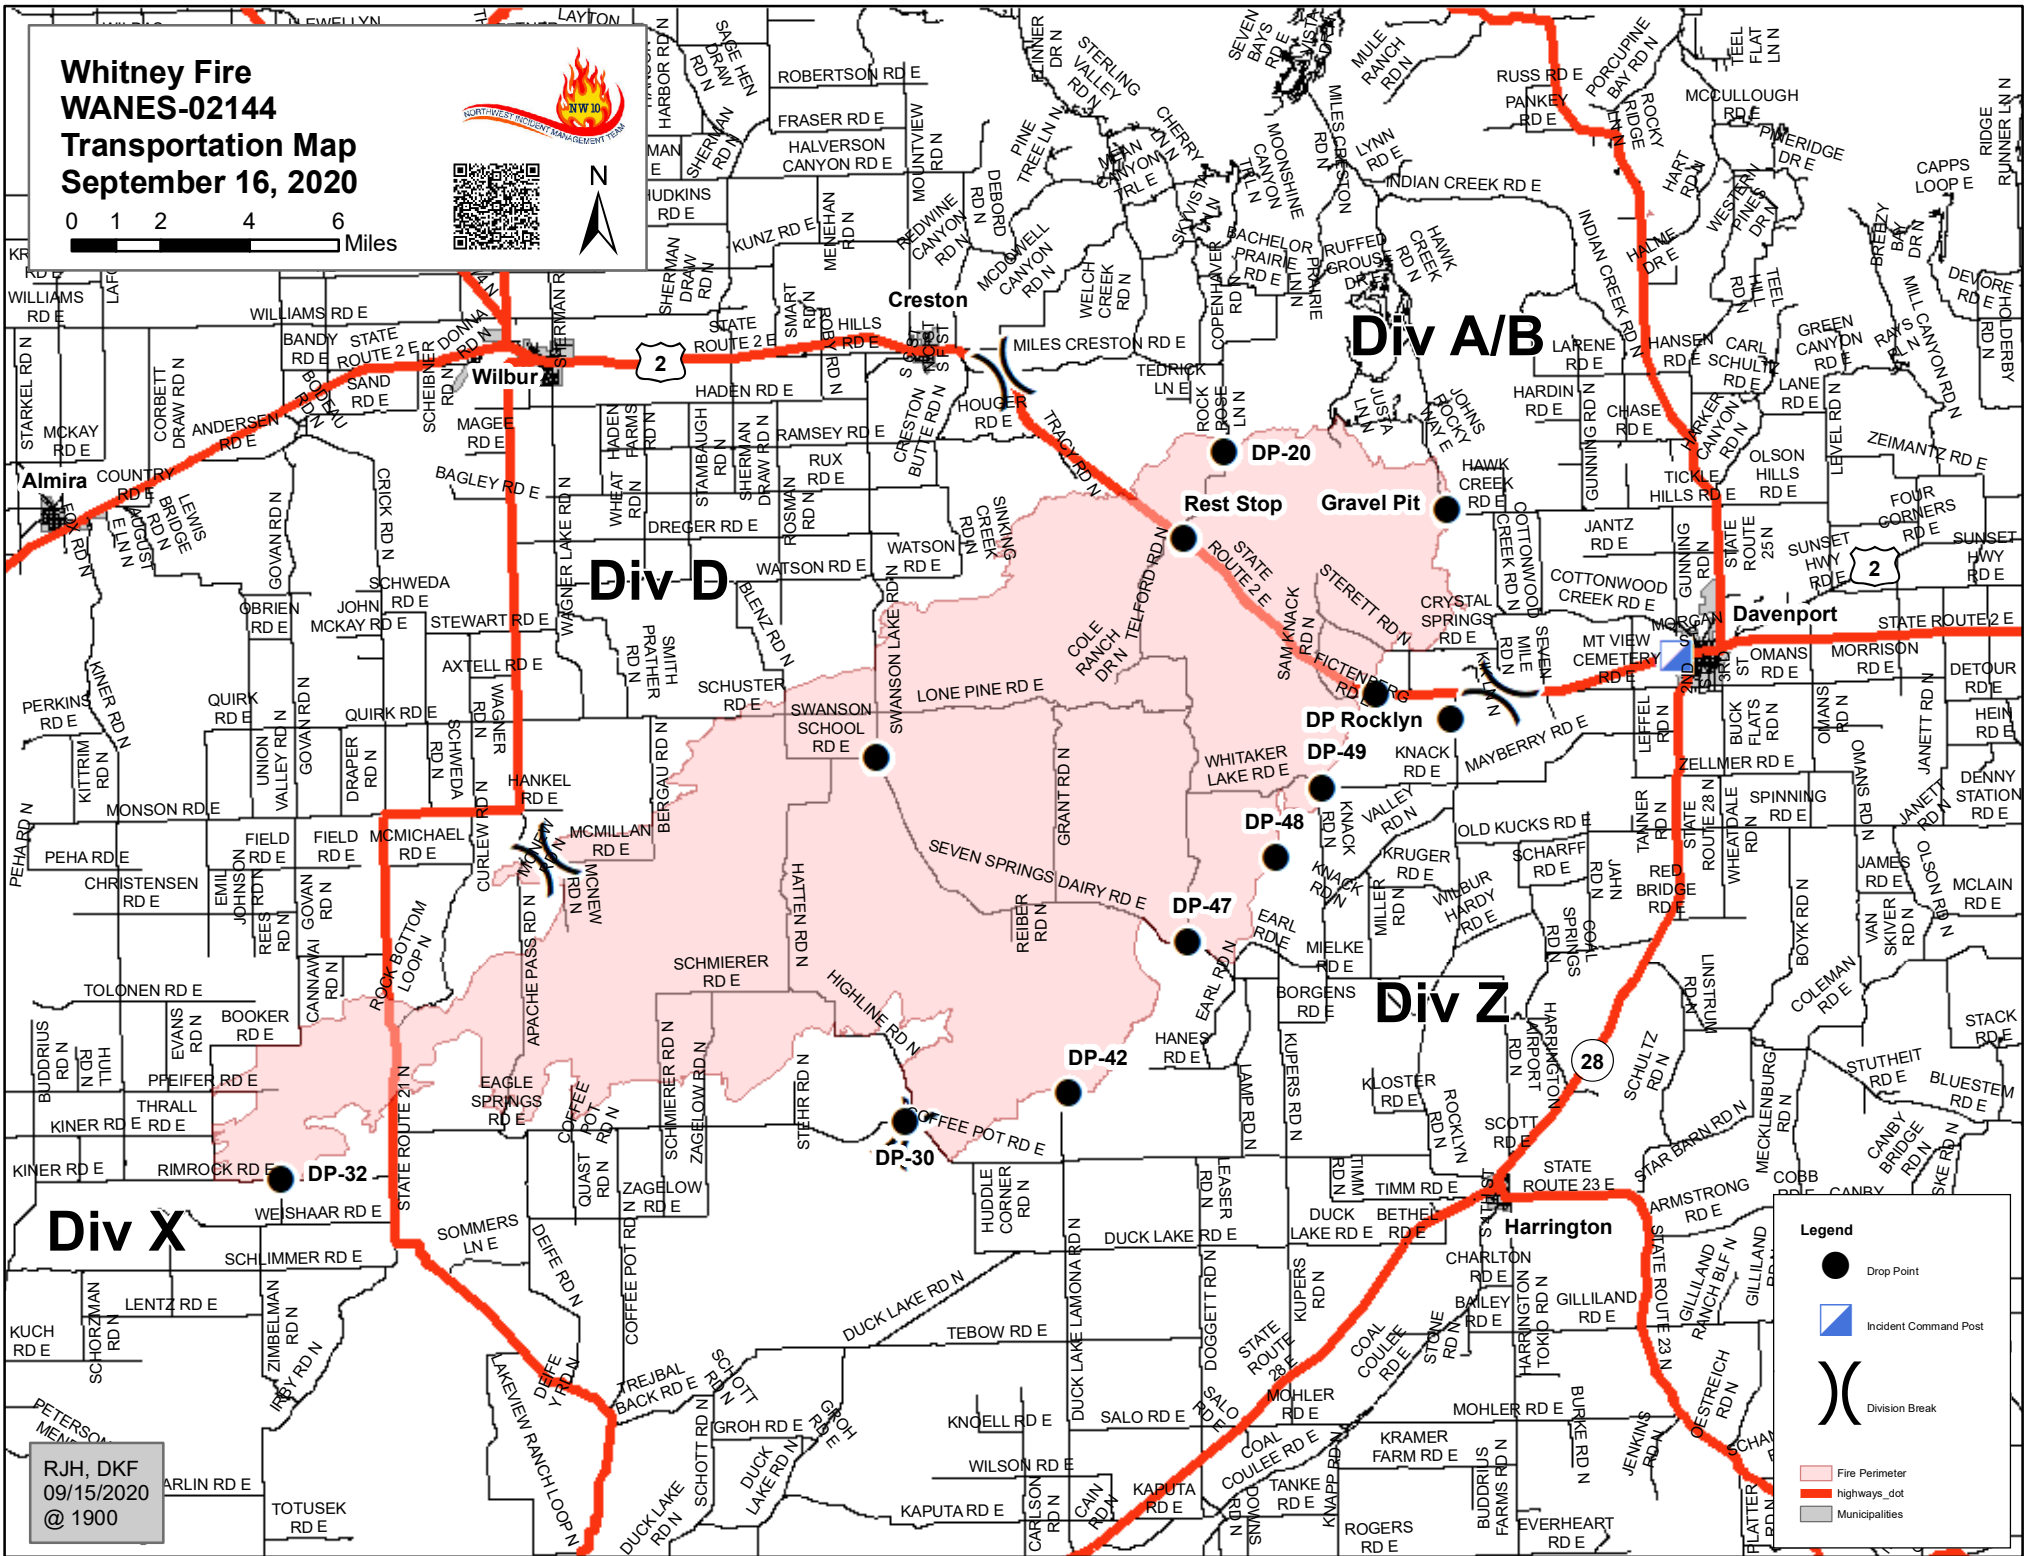

Whitney Fire
WANES-02144
Transportation Map
September 16, 2020

0 1 2 4 6 Miles

Legend

- Drop Point
- Incident Command Post
- ⌋ Division Break
- ▭ Fire Perimeter
- ▬ highways_dot
- ▭ Municipalities

RJH, DKF
09/15/2020
@ 1900