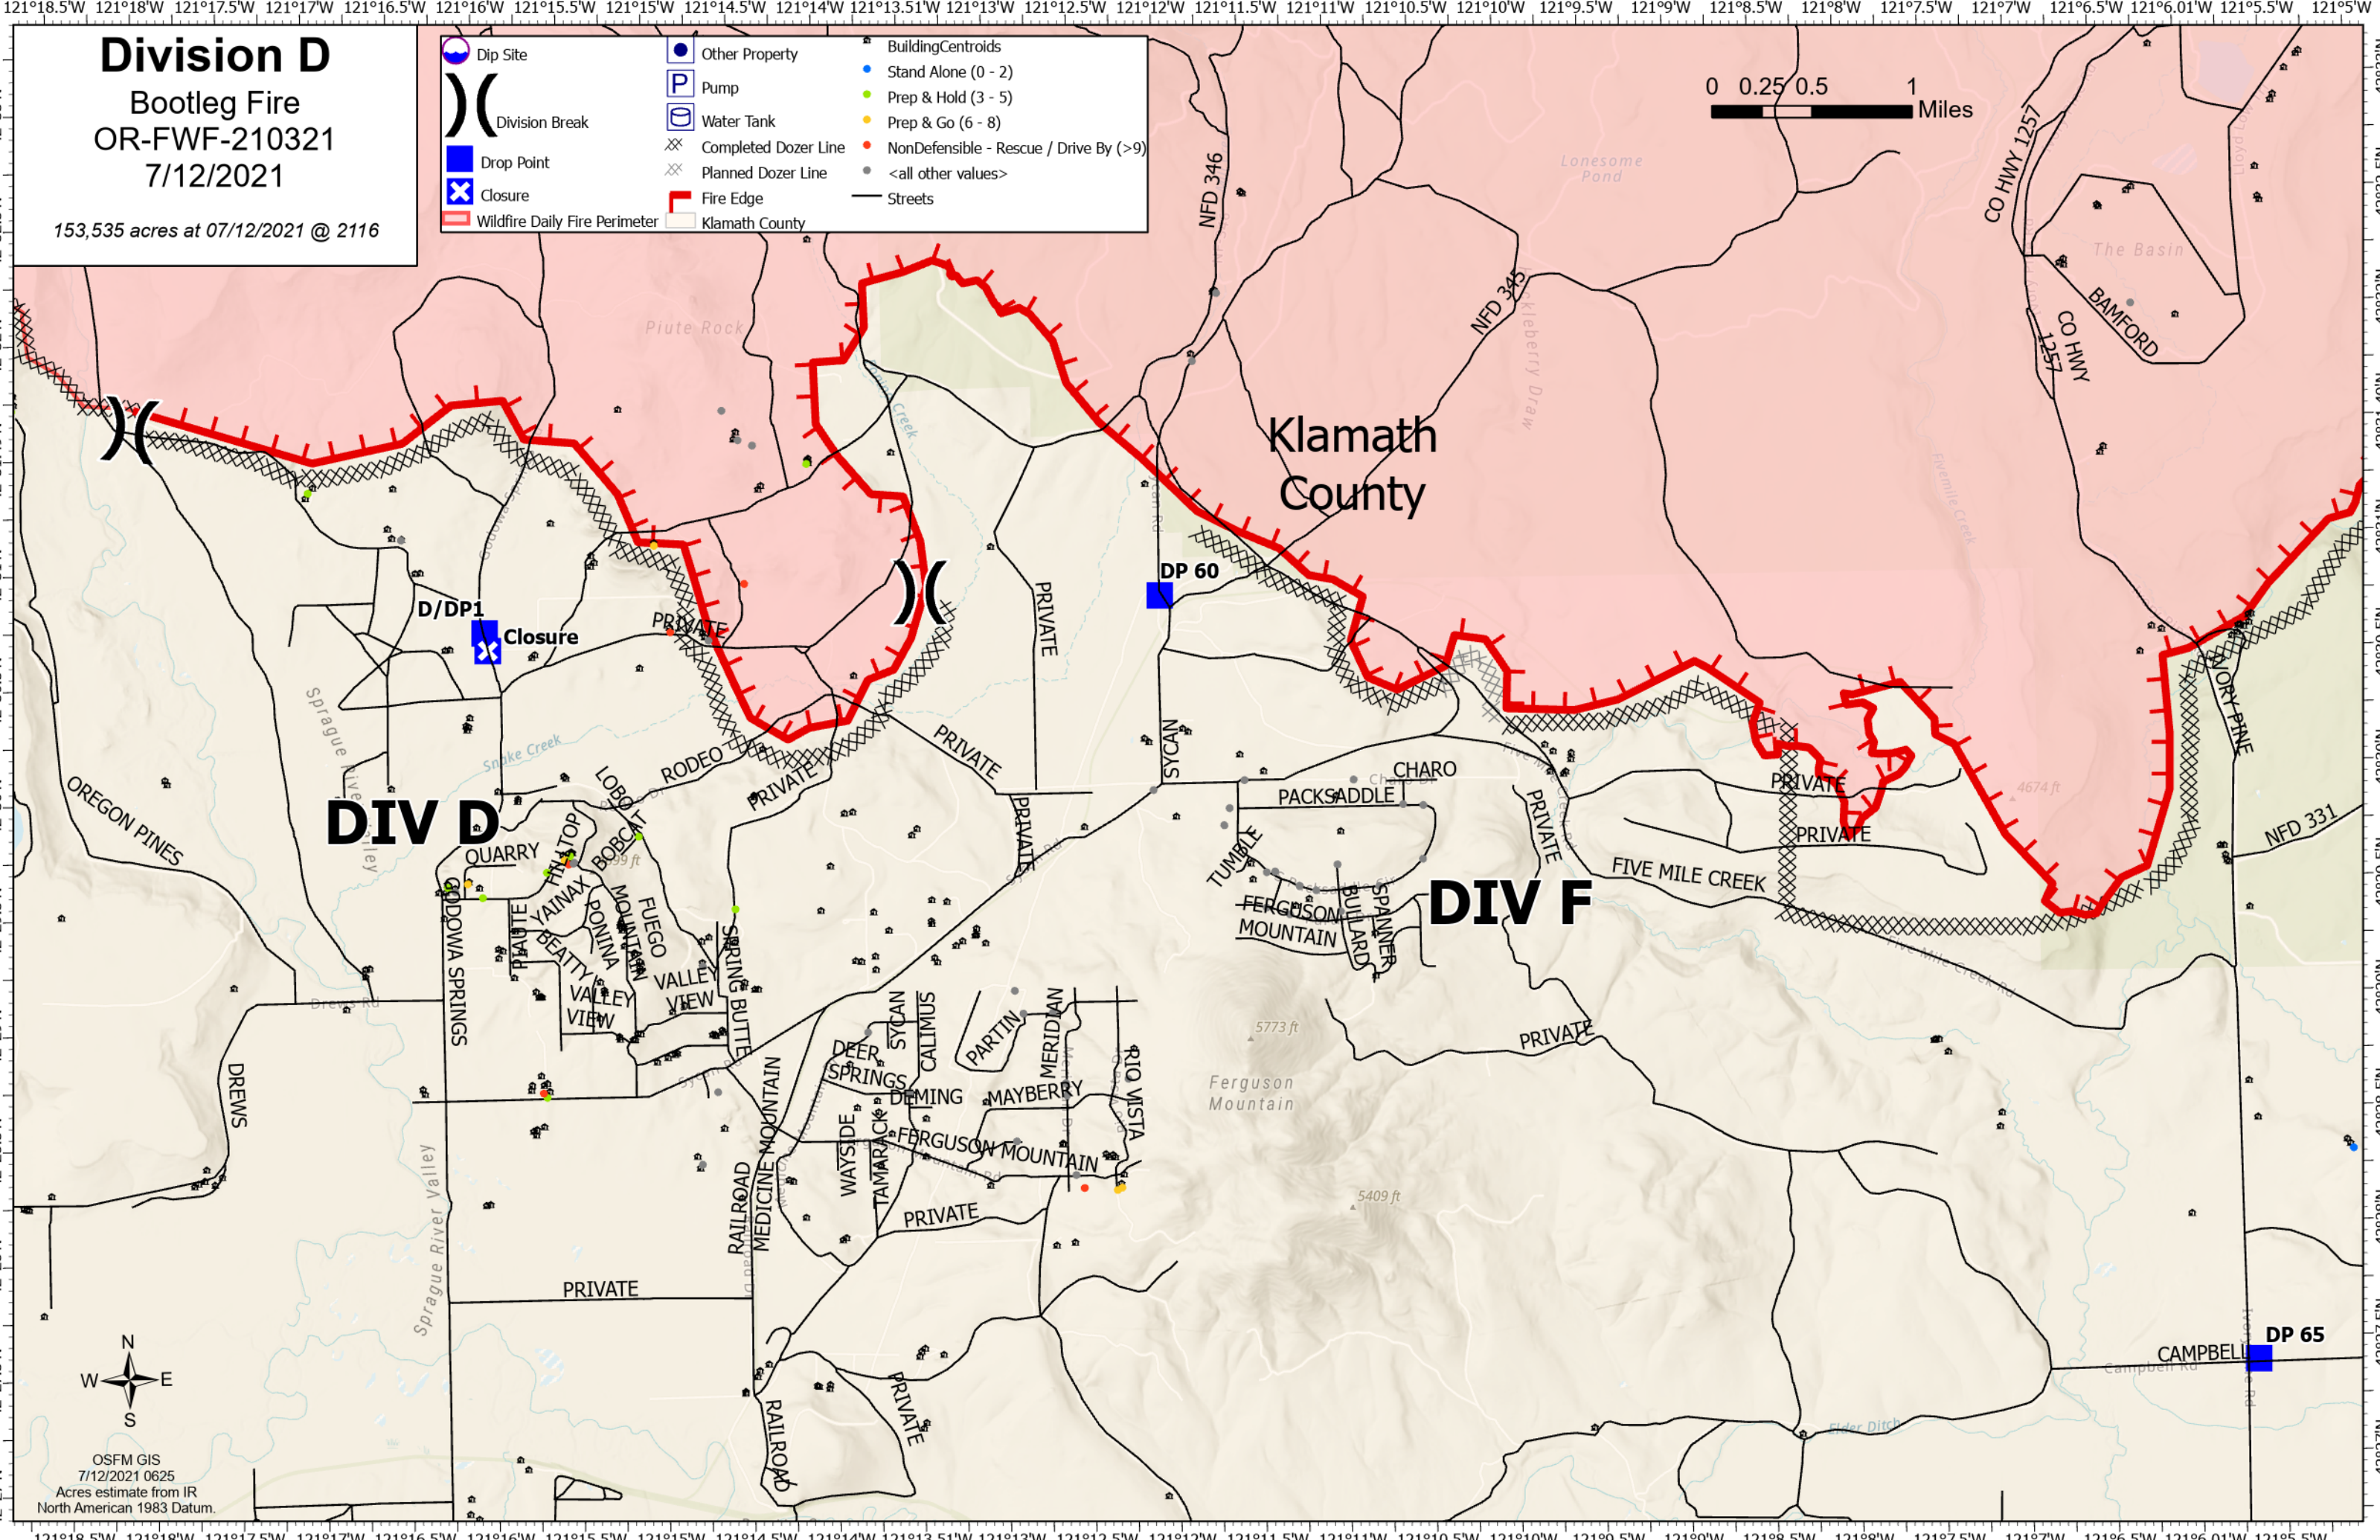

Division D

Bootleg Fire
OR-FWF-210321
7/12/2021

153,535 acres at 07/12/2021 @ 2116

	Dip Site		Other Property		BuildingCentroids
	Division Break		Pump		Stand Alone (0 - 2)
	Drop Point		Water Tank		Prep & Hold (3 - 5)
	Closure		Completed Dozer Line		Prep & Go (6 - 8)
	Wildfire Daily Fire Perimeter		Planned Dozer Line		NonDefensible - Rescue / Drive By (>9)
			Fire Edge		<all other values>
			Klamath County		Streets

OSFM GIS
7/12/2021 0625
Acres estimate from IR
North American 1983 Datum.