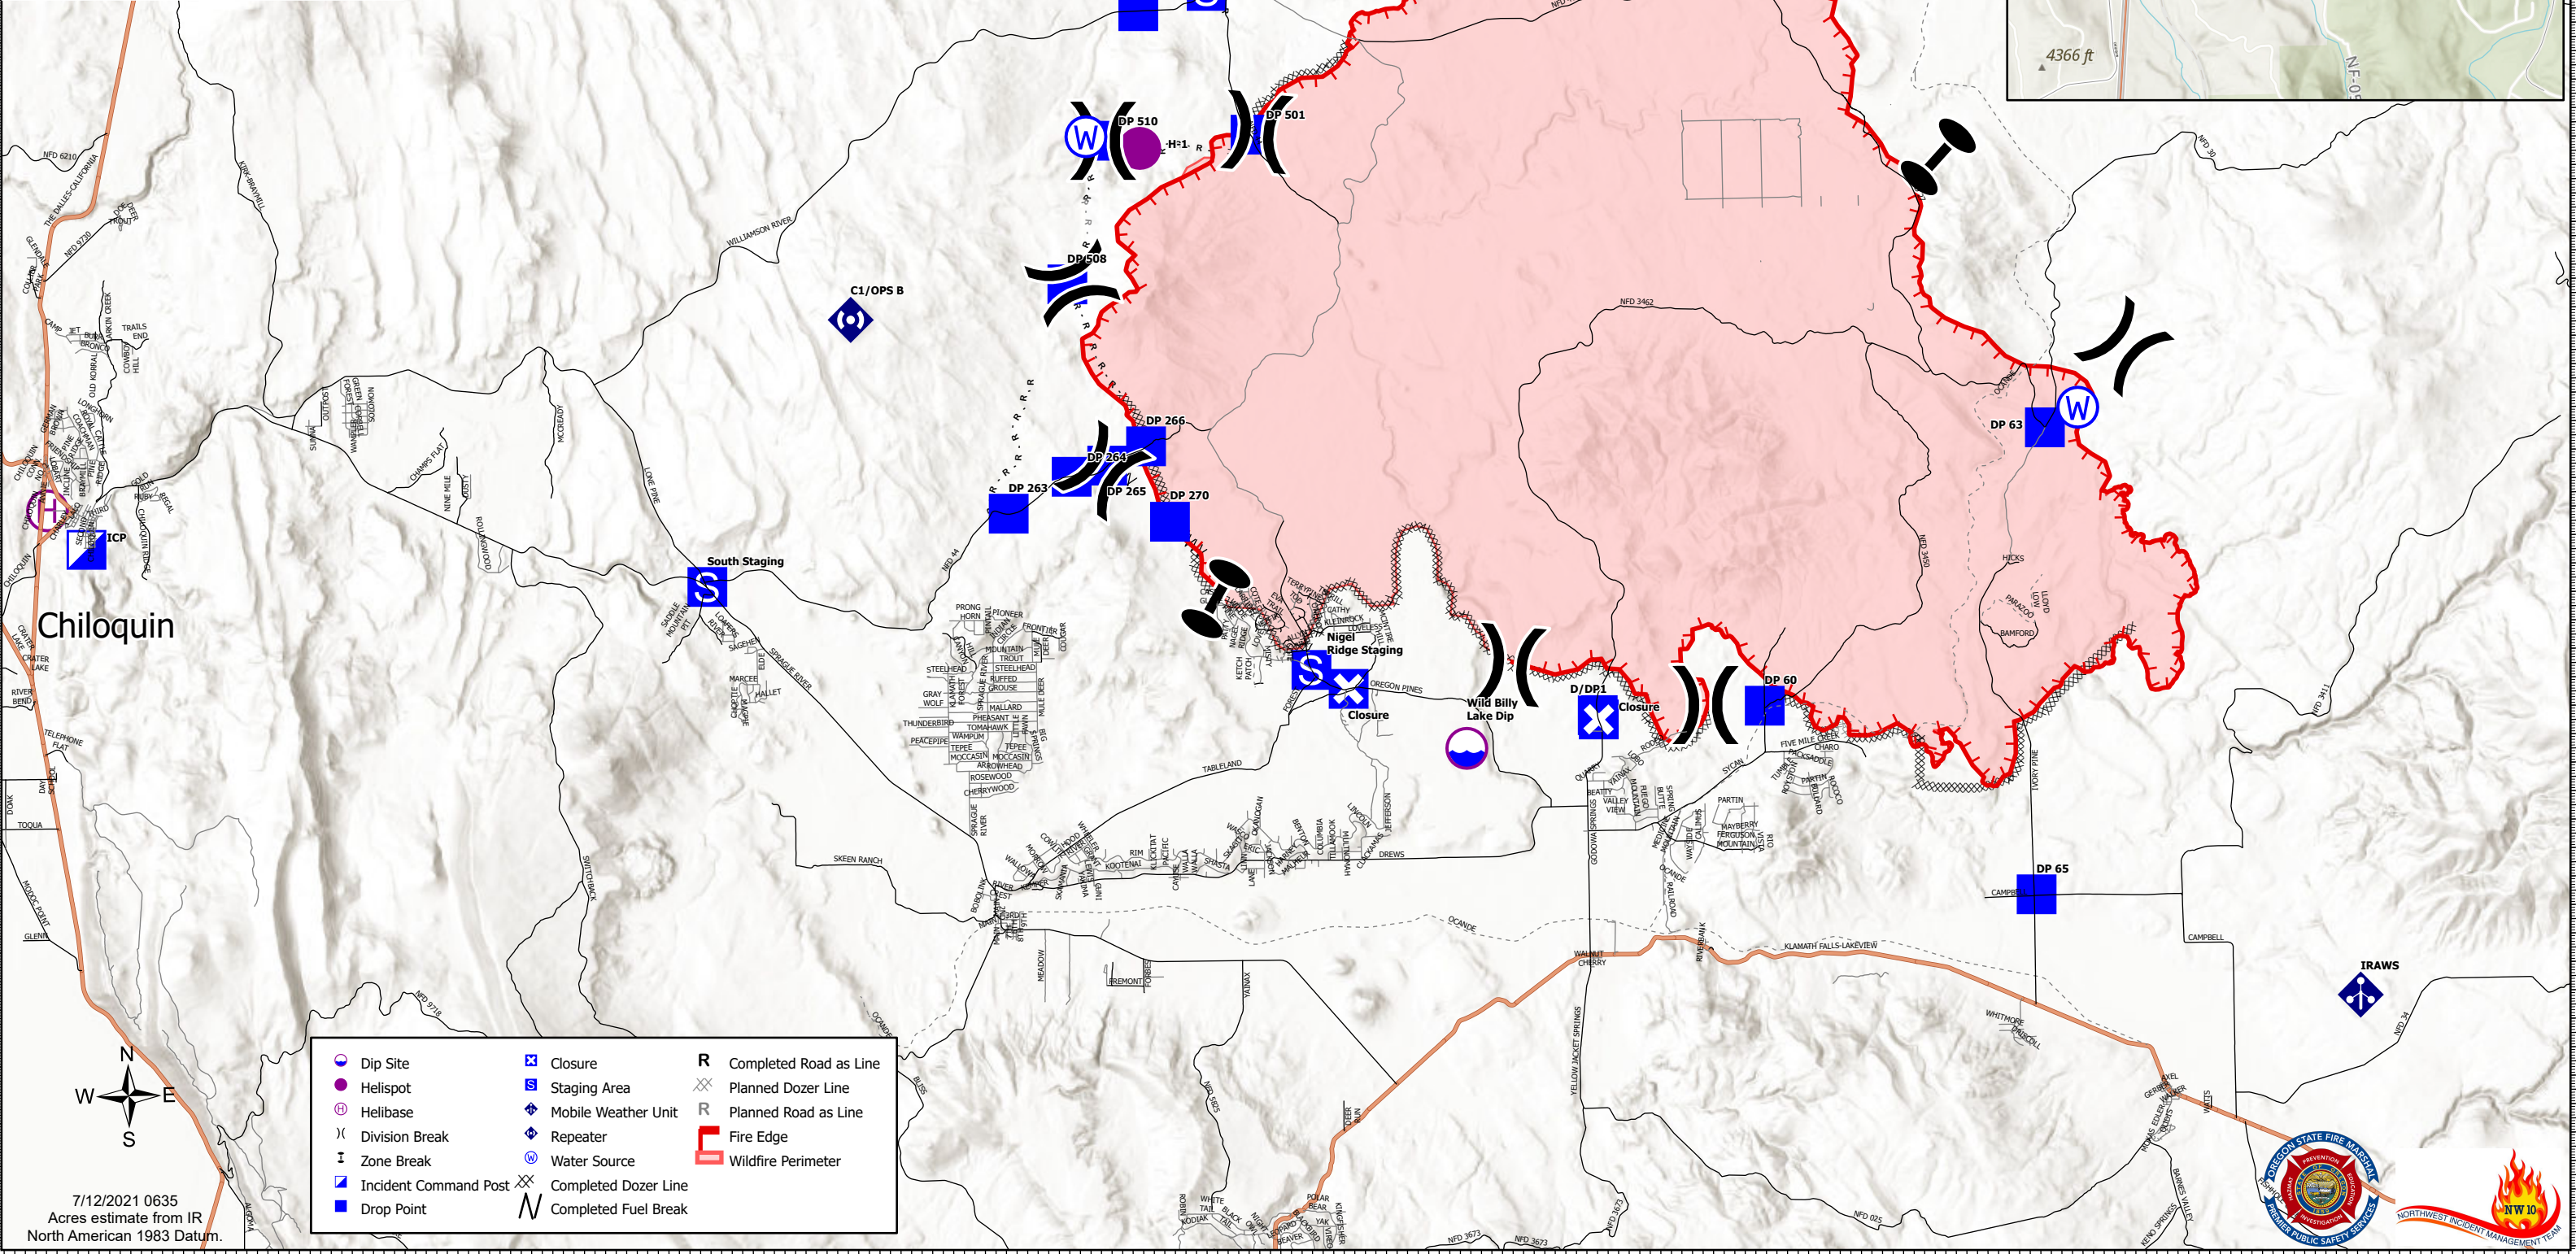

# Transportation

Bootleg Fire  
OR-FWF-210321  
7/12/2021

153,535 acres at 07/12/2021 @ 2116

Dip Site	Closure	Completed Road as Line
Helispot	Staging Area	Planned Dozer Line
Helibase	Mobile Weather Unit	Planned Road as Line
Division Break	Water Source	Fire Edge
Zone Break	Incident Command Post	Wildfire Perimeter
Drop Point	Completed Dozer Line	
	Completed Fuel Break	

7/12/2021 0635  
Acres estimate from IR  
North American 1983 Datum.