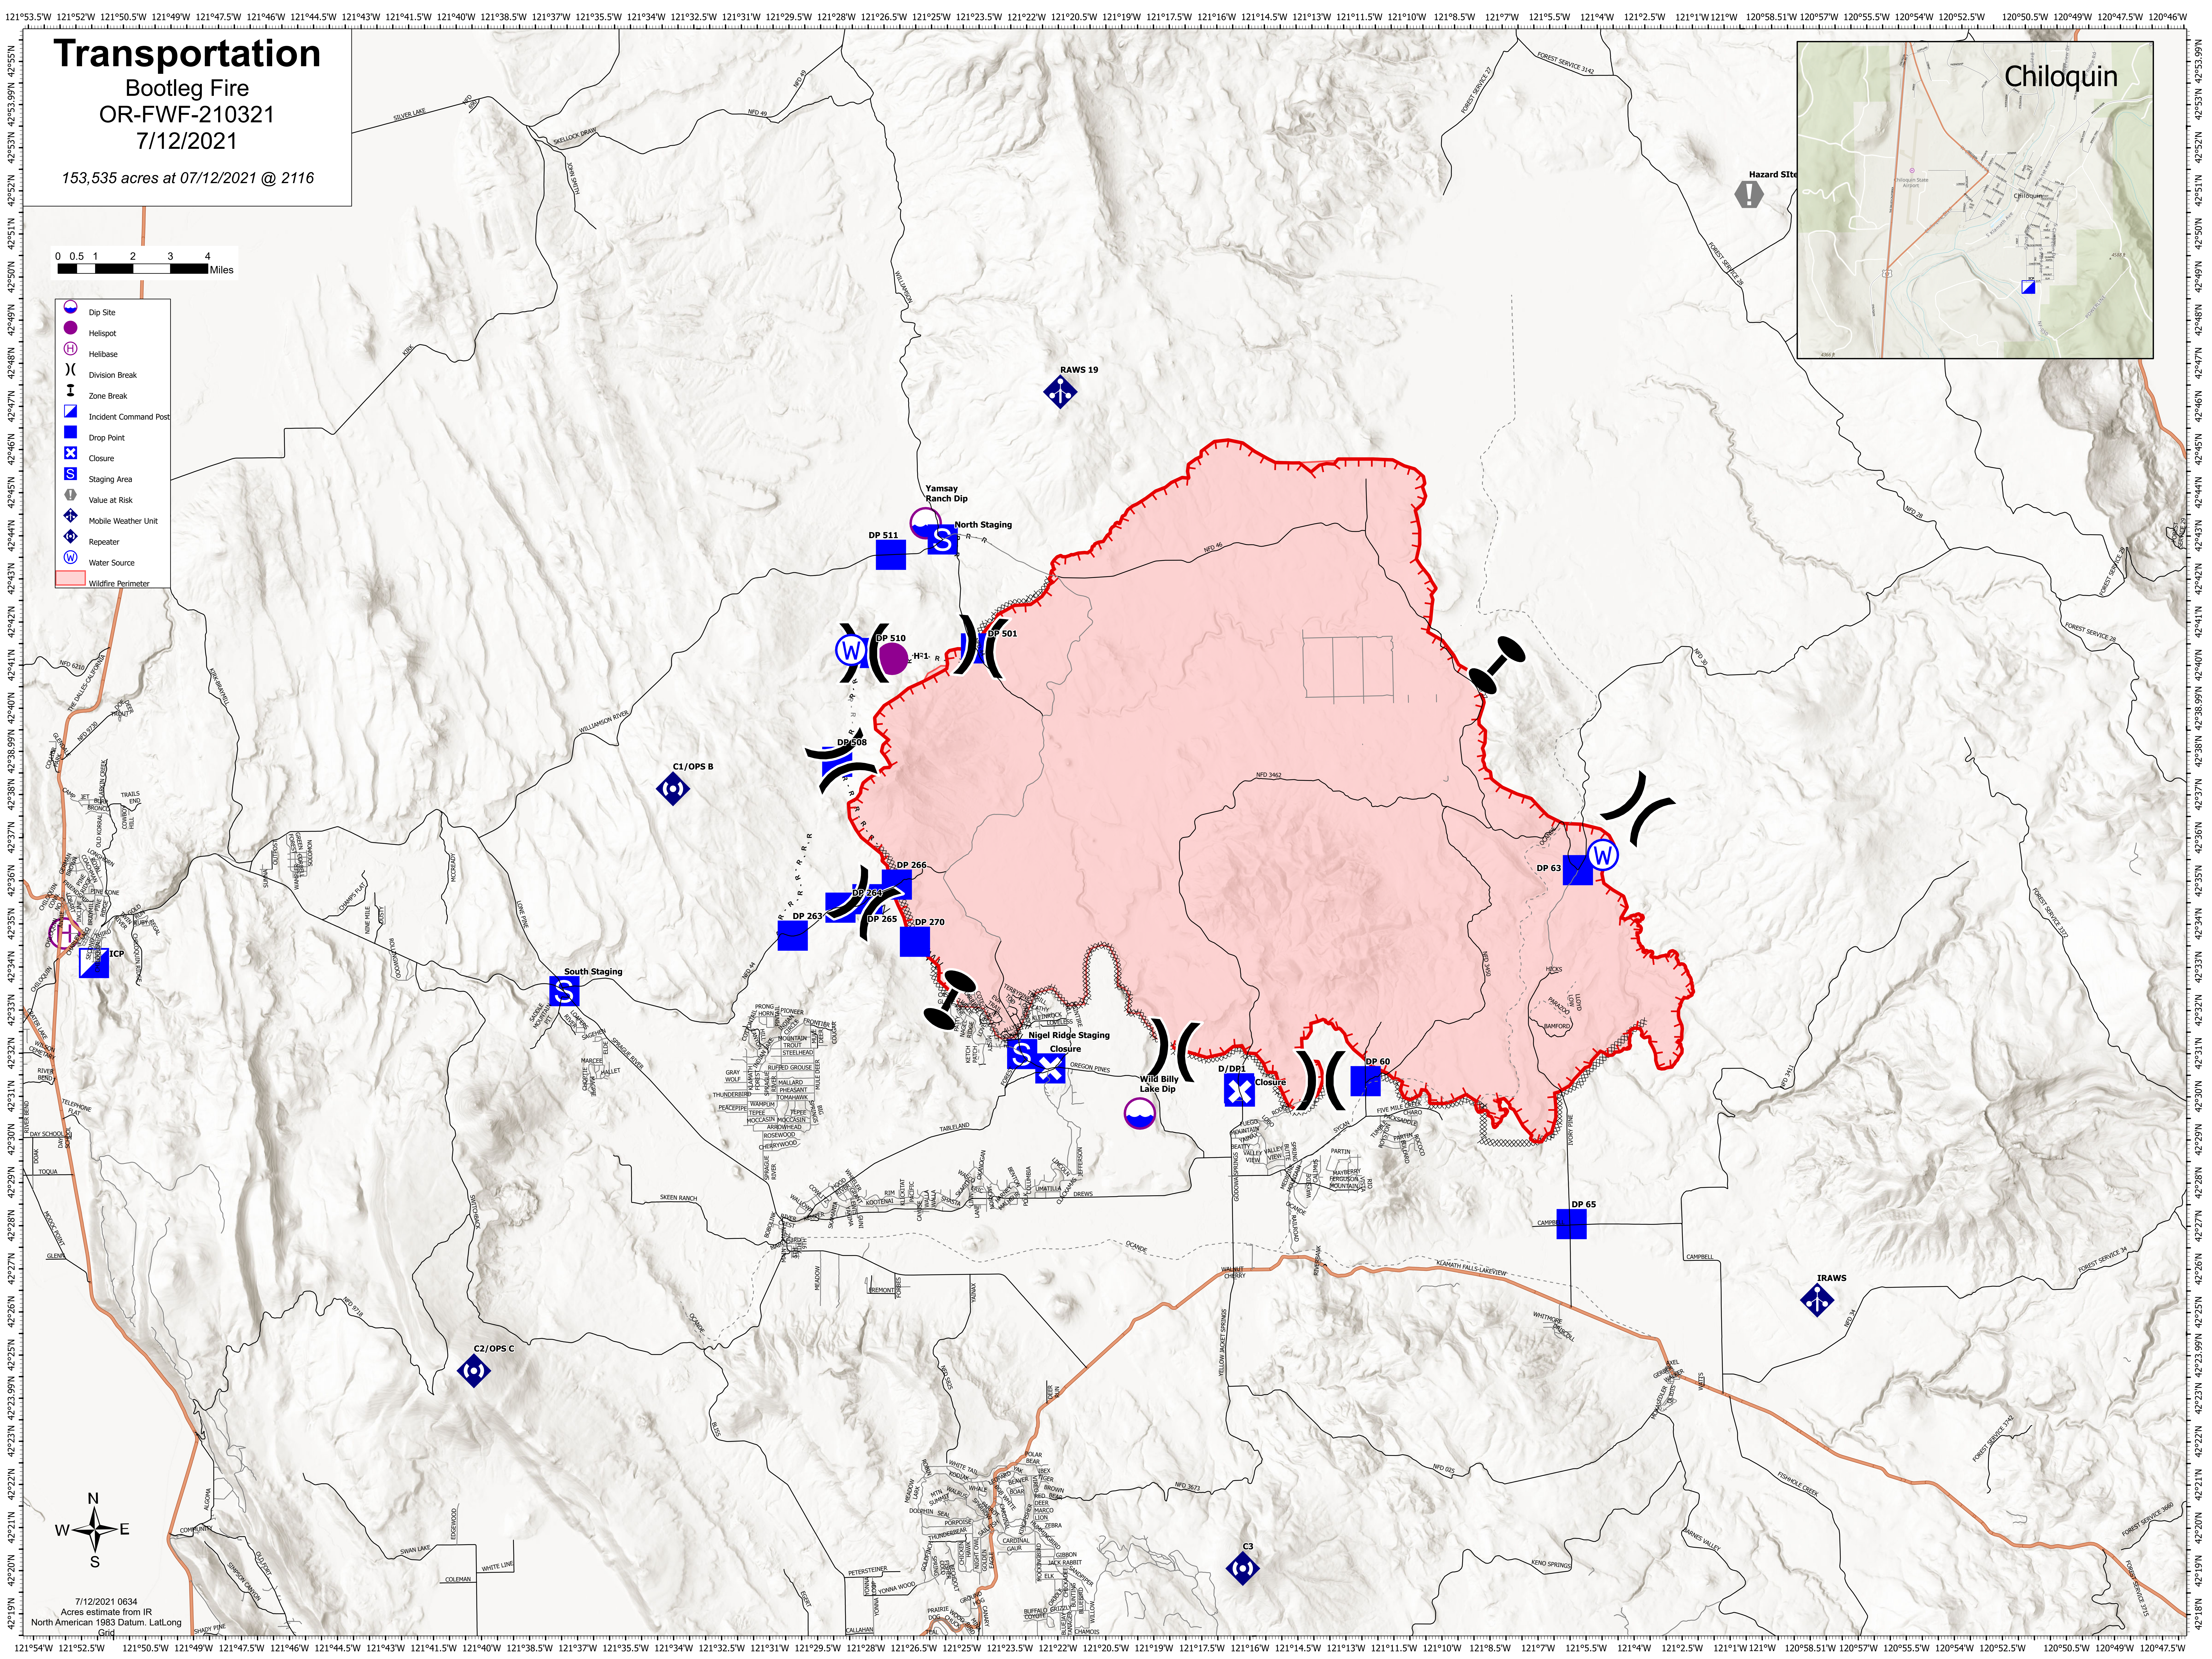

# Transportation

Bootleg Fire  
OR-FWF-210321  
7/12/2021

153,535 acres at 07/12/2021 @ 2116

- Dip Site
- Hotspot
- Helibase
- Division Break
- Zone Break
- Incident Command Post
- Drop Point
- Closure
- Staging Area
- Value at Risk
- Mobile Weather Unit
- Repeater
- Water Source
- Wildfire Perimeter

7/12/2021 0634  
Acres estimate from IR  
North American 1983 Datum. Lat/Long  
Grid