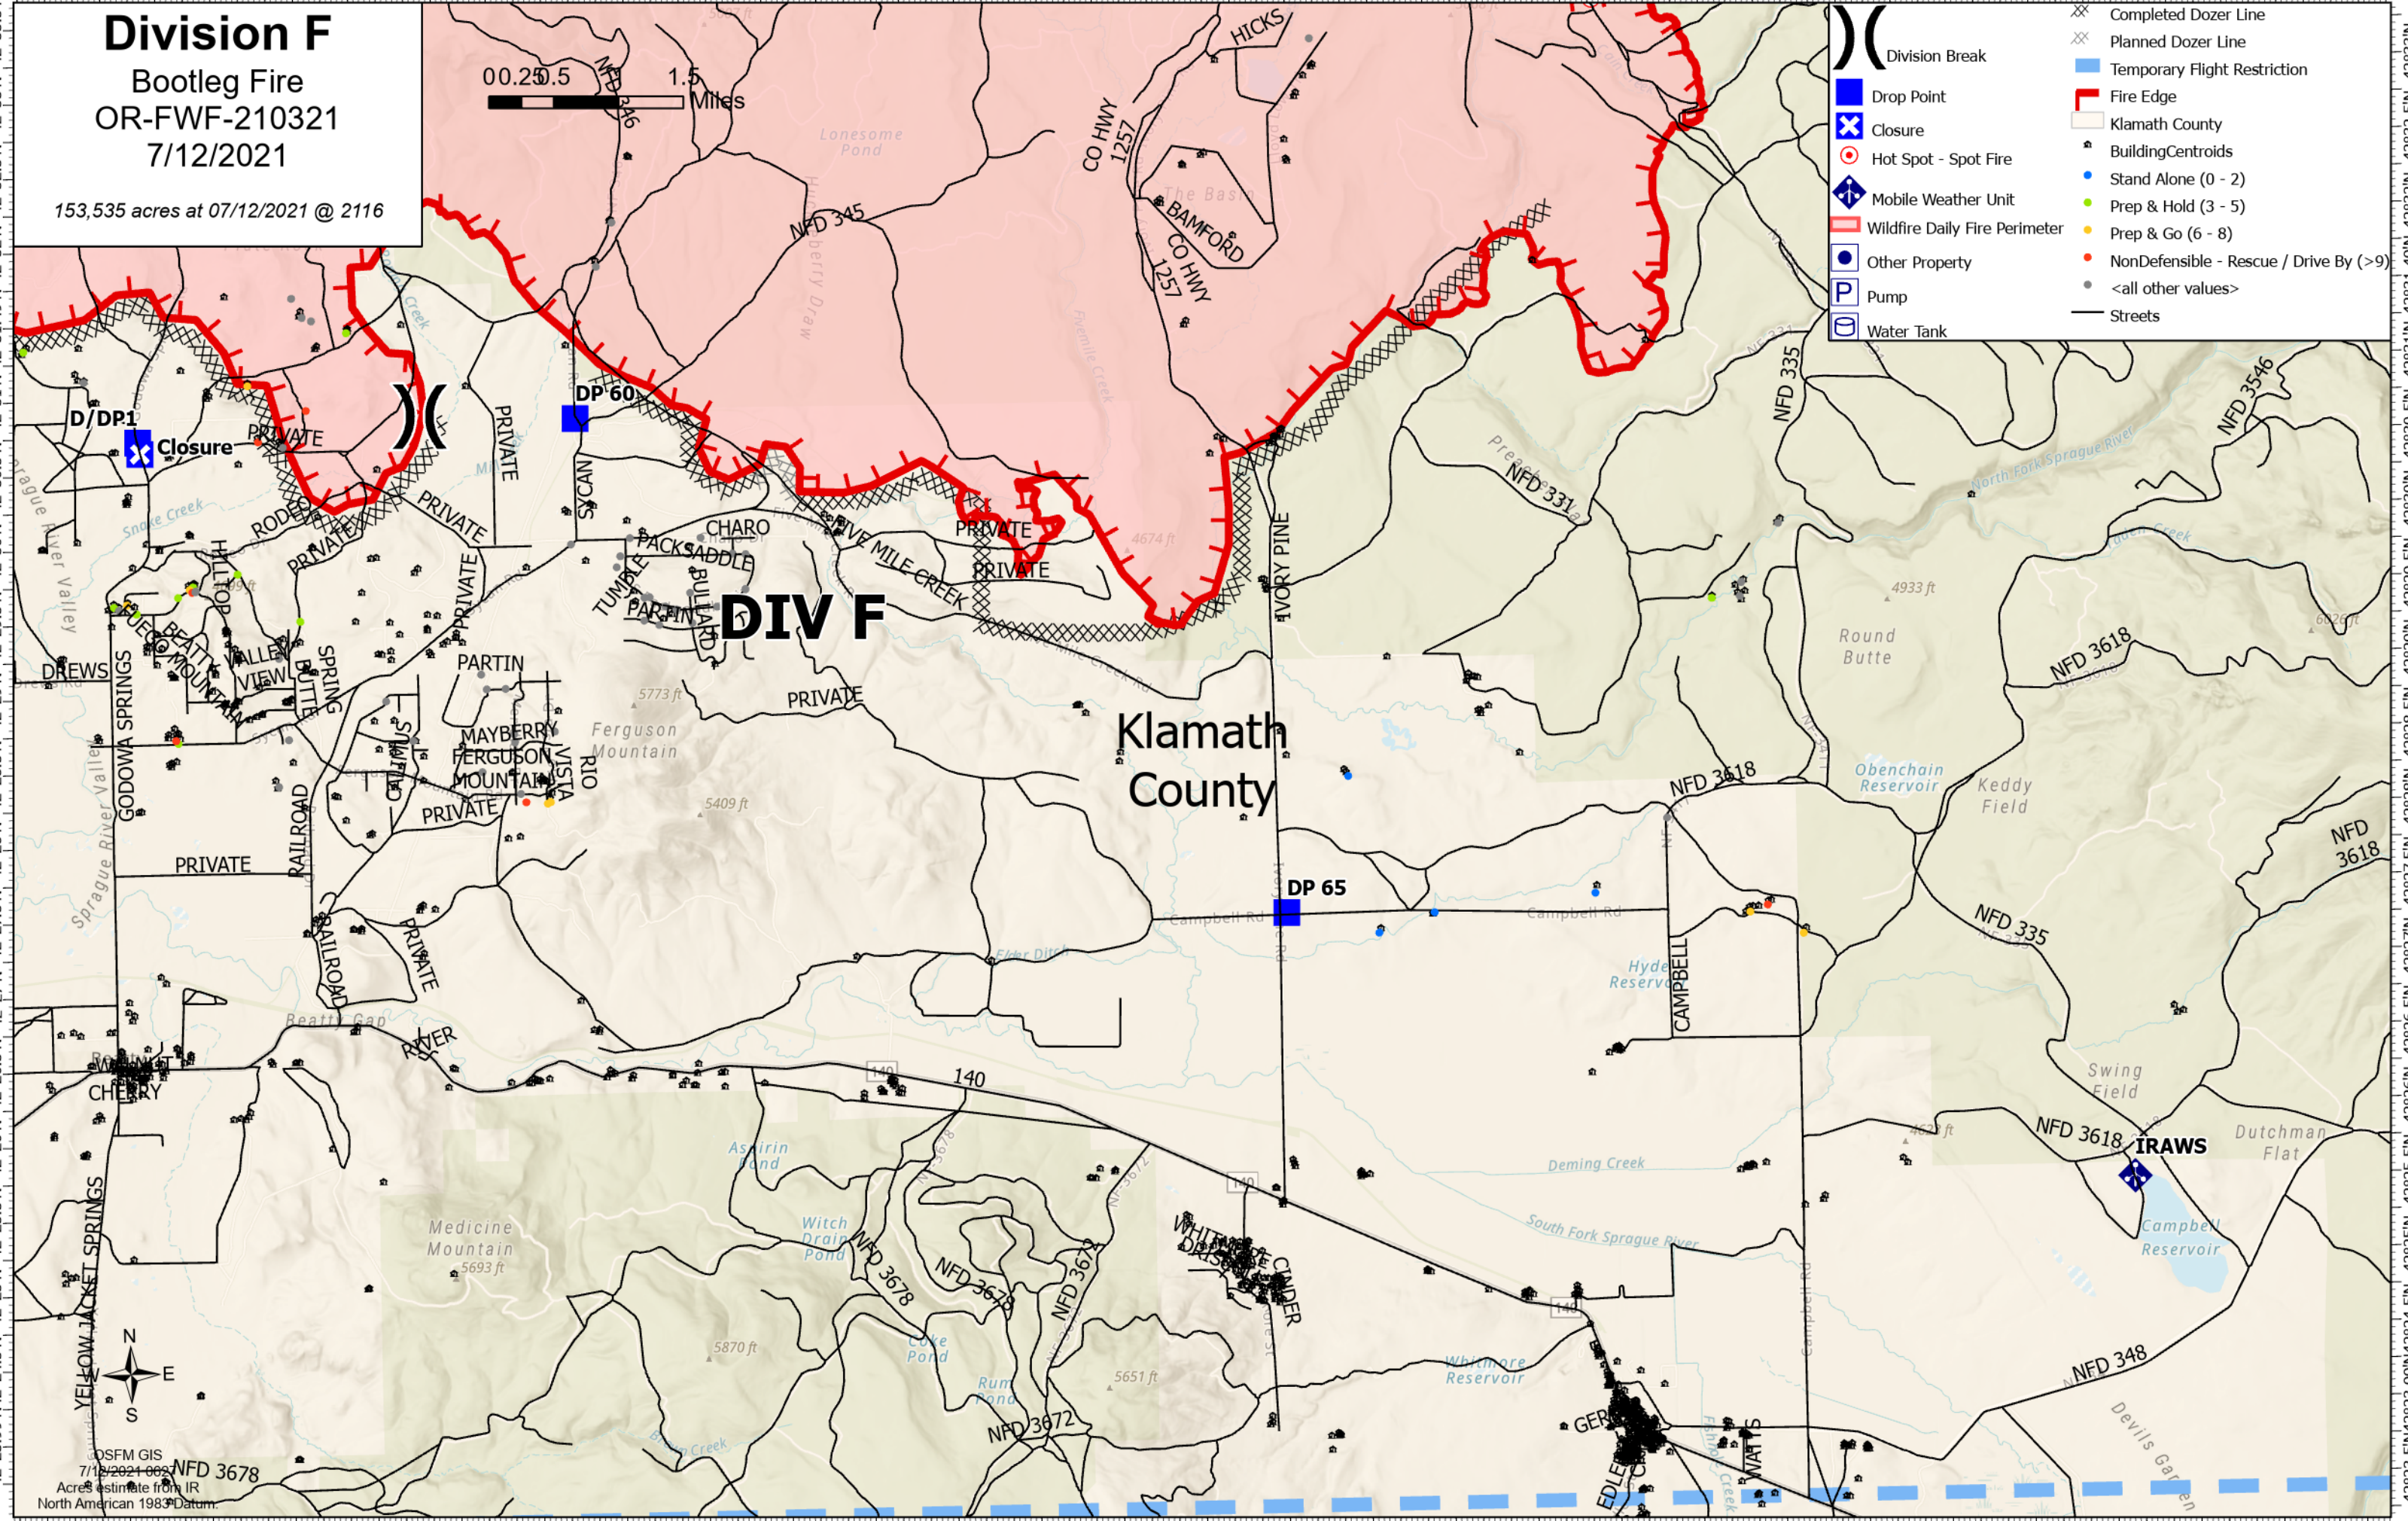

Division A

Bootleg Fire
OR-FWF-210321
7/12/2021

153,535 acres at 07/12/2021 @ 2116

	Dip Site		Drop Point		Completed Dozer Line
	Division Break		Closure		Completed Fuel Break
	Zone Break		Staging Area		Fire Edge
			Hot Spot - Spot Fire		Klamath County
			Dozer Push		BuildingCentroids
			Wildfire Daily Fire Perimeter		Prep & Hold (3 - 5)
			Other Property		Prep & Go (6 - 8)
			Pump		NonDefensible - Rescue / Drive By (>9)
			Water Tank		<all other values>
					Streets

OSFM GIS
7/12/2021 0624
Acres estimate from IR
North American 1983 Datum

Division D

Bootleg Fire
OR-FWF-210321
7/12/2021

153,535 acres at 07/12/2021 @ 2116

	Dip Site		Other Property		BuildingCentroids
	Division Break		Pump		Stand Alone (0 - 2)
	Drop Point		Water Tank		Prep & Hold (3 - 5)
	Closure		Completed Dozer Line		Prep & Go (6 - 8)
	Wildfire Daily Fire Perimeter		Planned Dozer Line		NonDefensible - Rescue / Drive By (>9)
			Fire Edge		<all other values>
			Klamath County		Streets

OSFM GIS
7/12/2021 0625
Acres estimate from IR
North American 1983 Datum.

Division F

Bootleg Fire
OR-FWF-210321
7/12/2021

153,535 acres at 07/12/2021 @ 2116

- Division Break
- Drop Point
- Closure
- Hot Spot - Spot Fire
- Mobile Weather Unit
- Wildfire Daily Fire Perimeter
- Other Property
- Pump
- Water Tank
- Completed Dozer Line
- Planned Dozer Line
- Temporary Flight Restriction
- Fire Edge
- Klamath County
- Building Centroids
- Stand Alone (0 - 2)
- Prep & Hold (3 - 5)
- Prep & Go (6 - 8)
- NonDefensible - Rescue / Drive By (>9)
- <all other values>
- Streets

OSFM GIS
7/12/2021 002
Acres estimate from IR
North American 1983 Datum

Division J

Bootleg Fire
OR-FWF-210321
7/12/2021

153,535 acres at 07/12/2021 @ 2116

Lake County

- Zone Break
- Wildfire Daily Fire Perimeter
- Other Property
- Pump
- Water Tank
- Fire Edge
- BuildingCentroids
- Streets