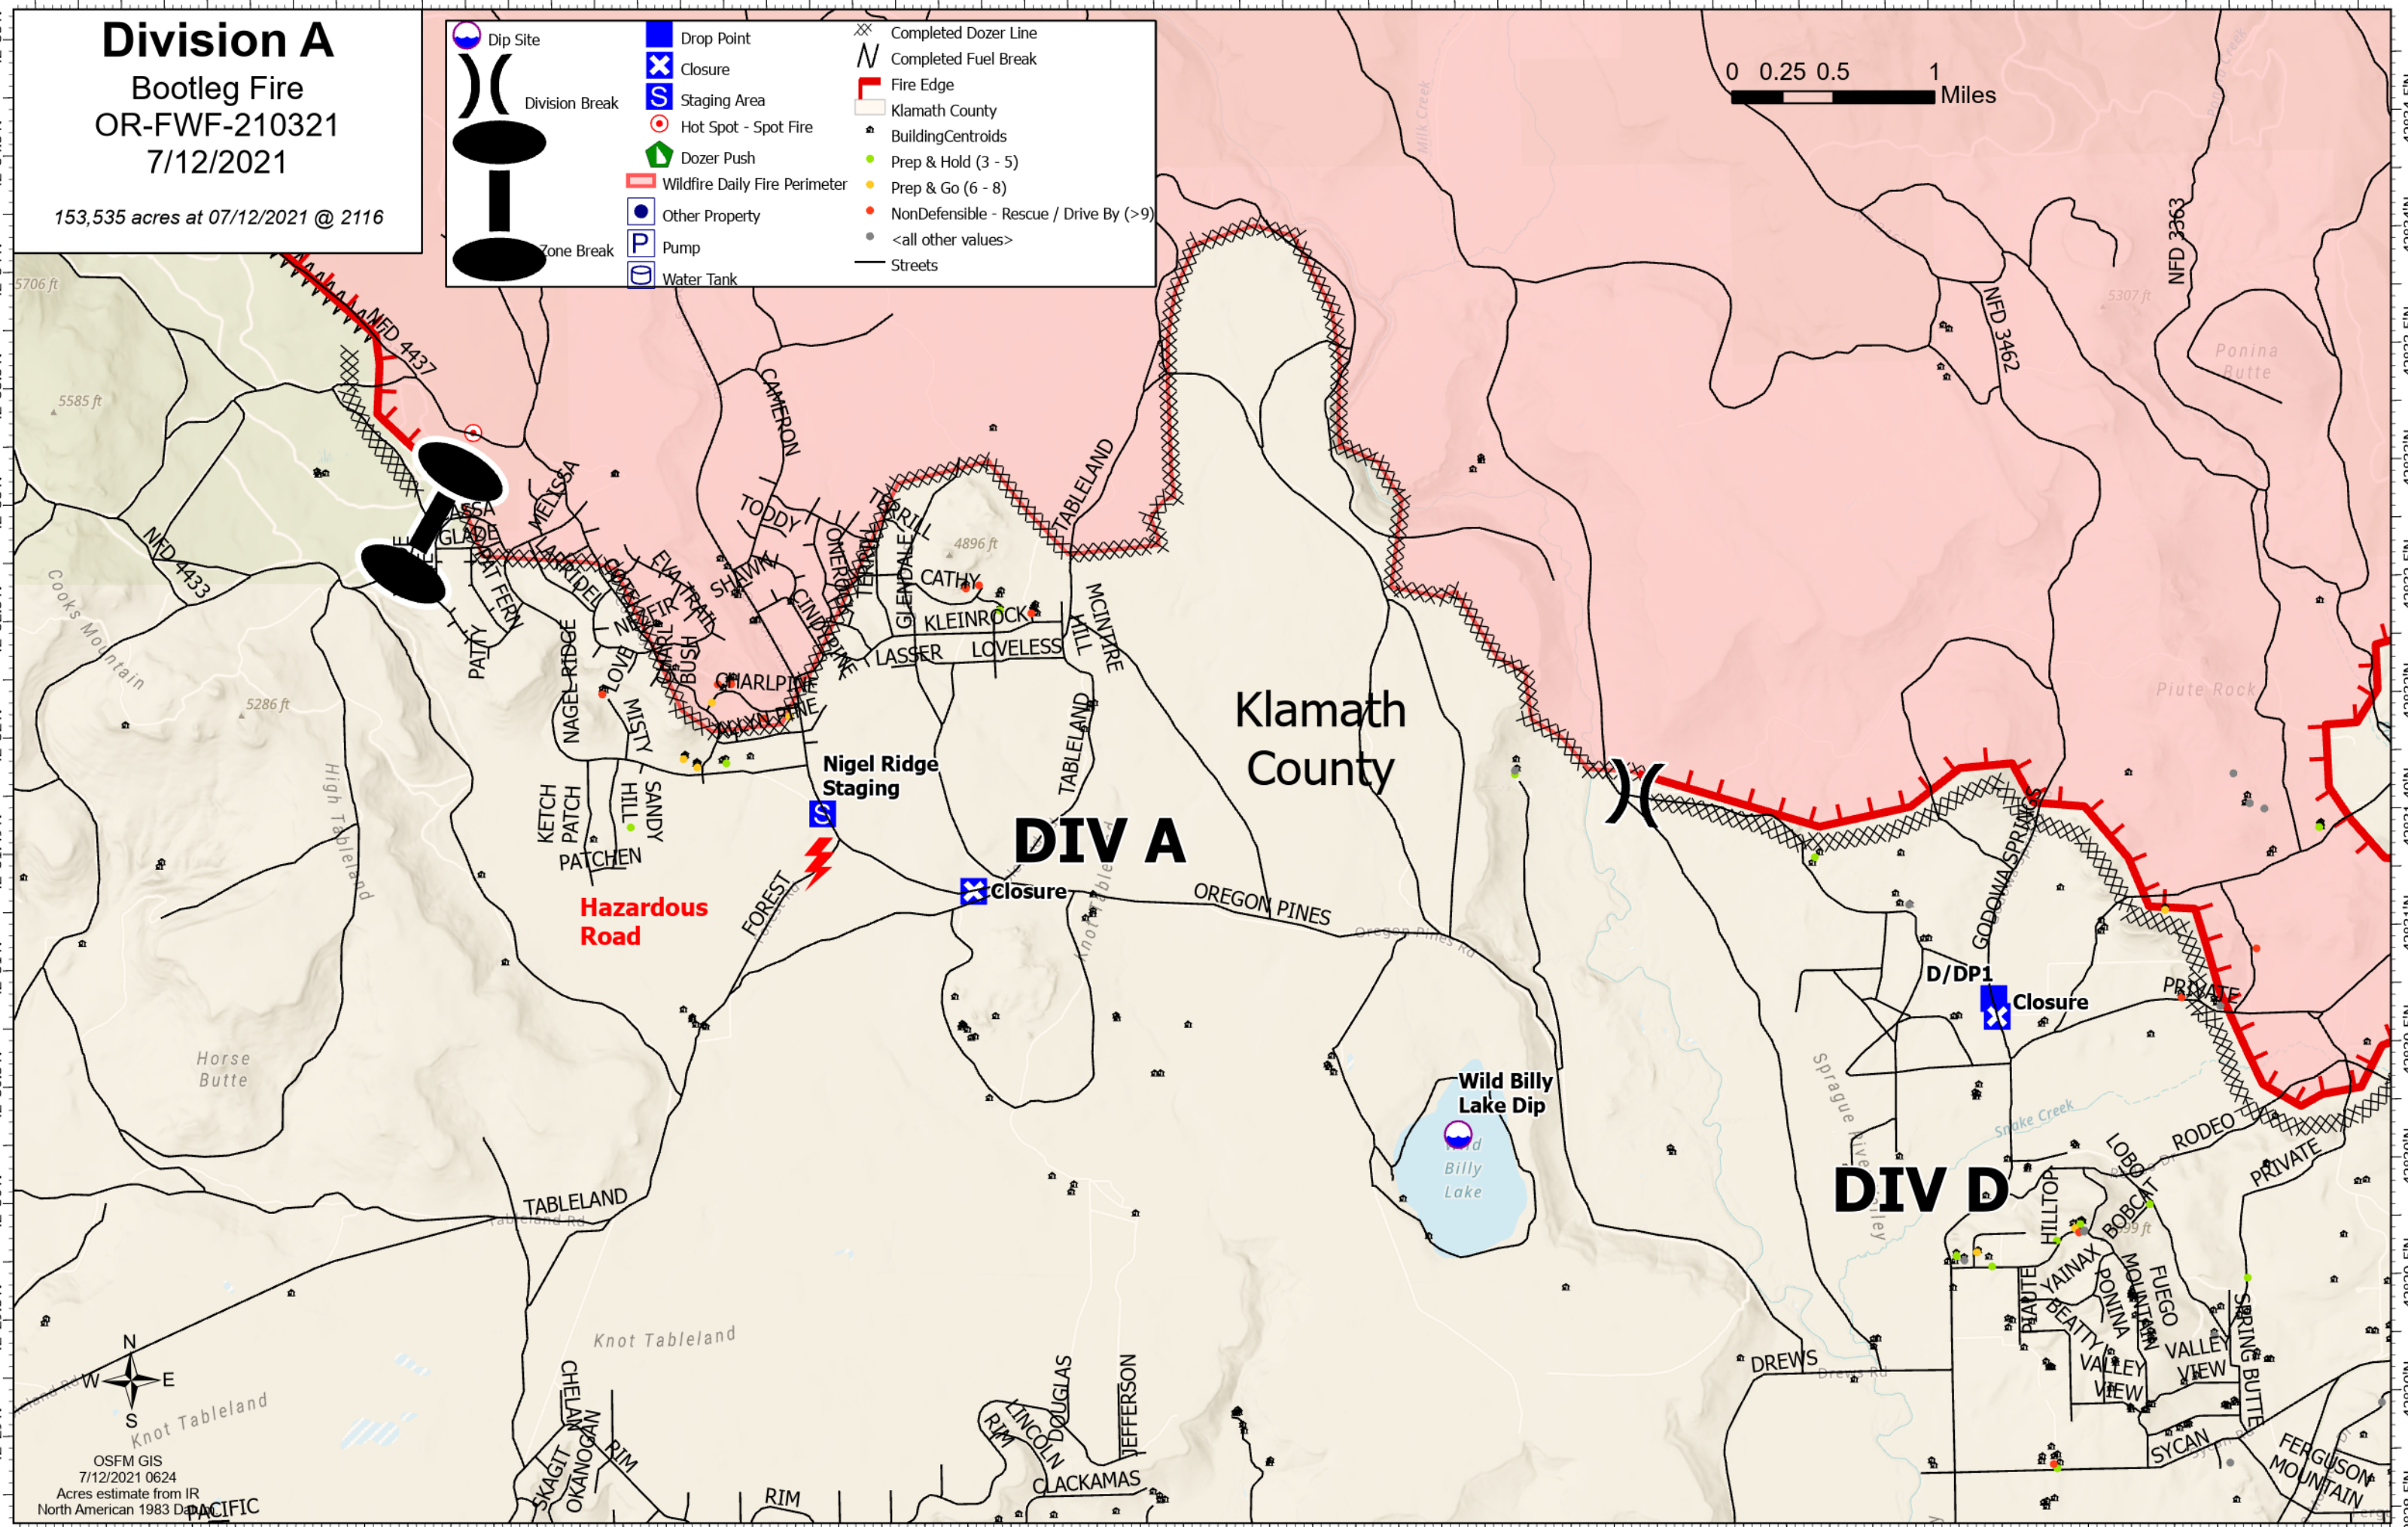

Division A

Bootleg Fire
OR-FWF-210321
7/12/2021

153,535 acres at 07/12/2021 @ 2116

	Dip Site		Drop Point		Completed Dozer Line
	Division Break		Closure		Completed Fuel Break
	Zone Break		Staging Area		Fire Edge
			Hot Spot - Spot Fire		Klamath County
			Dozer Push		BuildingCentroids
			Wildfire Daily Fire Perimeter		Prep & Hold (3 - 5)
			Other Property		Prep & Go (6 - 8)
			Pump		NonDefensible - Rescue / Drive By (>9)
			Water Tank		<all other values>
					Streets

OSFM GIS
7/12/2021 0624
Acres estimate from IR
North American 1983 Datum

Division D

Bootleg Fire
OR-FWF-210321
7/12/2021

153,535 acres at 07/12/2021 @ 2116

	Dip Site		Other Property		BuildingCentroids
	Division Break		Pump		Stand Alone (0 - 2)
	Drop Point		Water Tank		Prep & Hold (3 - 5)
	Closure		Completed Dozer Line		Prep & Go (6 - 8)
	Wildfire Daily Fire Perimeter		Planned Dozer Line		NonDefensible - Rescue / Drive By (>9)
			Fire Edge		<all other values>
			Klamath County		Streets

OSFM GIS
7/12/2021 0625
Acres estimate from IR
North American 1983 Datum.

Division F

Bootleg Fire
OR-FWF-210321
7/12/2021

153,535 acres at 07/12/2021 @ 2116

- Division Break
- Drop Point
- Closure
- Hot Spot - Spot Fire
- Mobile Weather Unit
- Wildfire Daily Fire Perimeter
- Other Property
- Pump
- Water Tank
- Completed Dozer Line
- Planned Dozer Line
- Temporary Flight Restriction
- Fire Edge
- Klamath County
- Building Centroids
- Stand Alone (0 - 2)
- Prep & Hold (3 - 5)
- Prep & Go (6 - 8)
- NonDefensible - Rescue / Drive By (>9)
- <all other values>
- Streets

OSFM GIS
7/12/2021 002
Acres estimate from IR
North American 1983 Datum

Division J

Bootleg Fire
OR-FWF-210321
7/12/2021

153,535 acres at 07/12/2021 @ 2116

Lake County

- Zone Break
- Wildfire Daily Fire Perimeter
- Other Property
- Pump
- Water Tank
- Fire Edge
- BuildingCentroids
- Streets