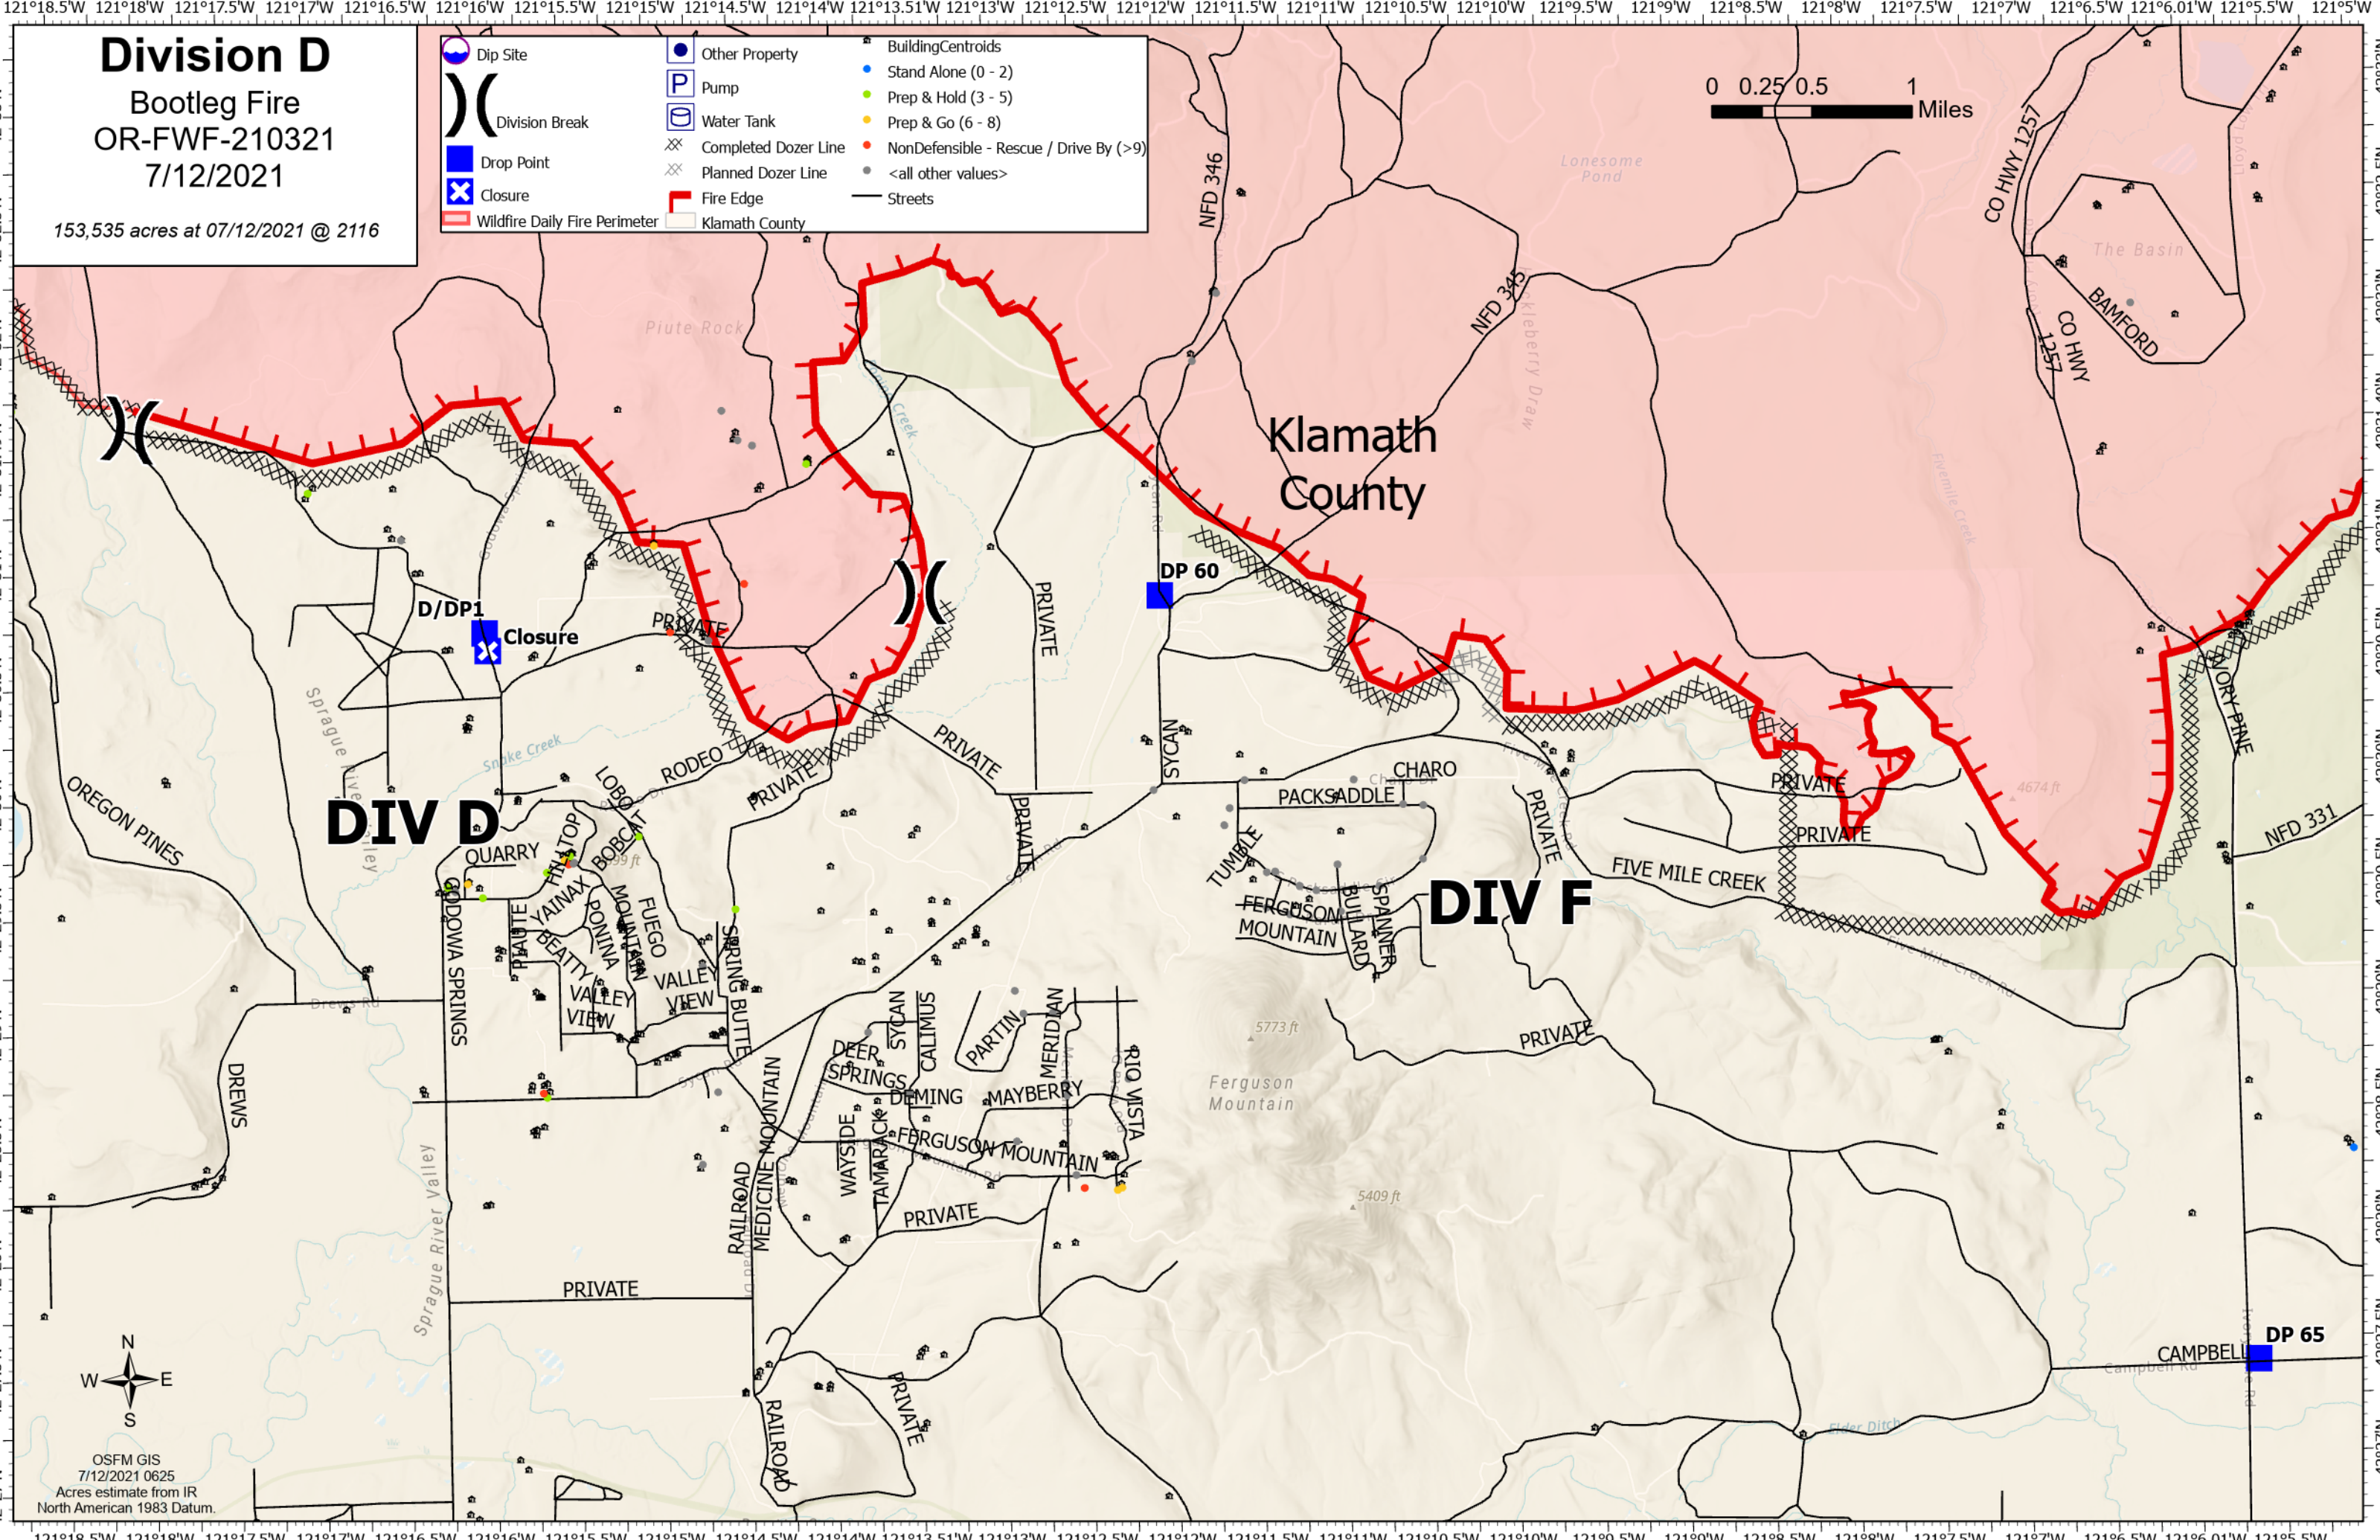

Division A

Bootleg Fire
OR-FWF-210321
7/12/2021

153,535 acres at 07/12/2021 @ 2116

	Dip Site		Drop Point		Completed Dozer Line
	Division Break		Closure		Completed Fuel Break
	Zone Break		Staging Area		Fire Edge
			Hot Spot - Spot Fire		Klamath County
			Dozer Push		BuildingCentroids
			Wildfire Daily Fire Perimeter		Prep & Hold (3 - 5)
			Other Property		Prep & Go (6 - 8)
			Pump		NonDefensible - Rescue / Drive By (>9)
			Water Tank		<all other values>
					Streets

OSFM GIS
7/12/2021 0624
Acres estimate from IR
North American 1983 Datum

Division D

Bootleg Fire
OR-FWF-210321
7/12/2021

153,535 acres at 07/12/2021 @ 2116

	Dip Site		Other Property		BuildingCentroids
	Division Break		Pump		Stand Alone (0 - 2)
	Drop Point		Water Tank		Prep & Hold (3 - 5)
	Closure		Completed Dozer Line		Prep & Go (6 - 8)
	Wildfire Daily Fire Perimeter		Planned Dozer Line		NonDefensible - Rescue / Drive By (>9)
			Fire Edge		<all other values>
			Klamath County		Streets

OSFM GIS
7/12/2021 0625
Acres estimate from IR
North American 1983 Datum.

Division F

Bootleg Fire
OR-FWF-210321
7/12/2021

153,535 acres at 07/12/2021 @ 2116

- Division Break
- Drop Point
- Closure
- Hot Spot - Spot Fire
- Mobile Weather Unit
- Wildfire Daily Fire Perimeter
- Other Property
- Pump
- Water Tank
- Completed Dozer Line
- Planned Dozer Line
- Temporary Flight Restriction
- Fire Edge
- Klamath County
- Building Centroids
- Stand Alone (0 - 2)
- Prep & Hold (3 - 5)
- Prep & Go (6 - 8)
- NonDefensible - Rescue / Drive By (>9)
- <all other values>
- Streets

OSFM GIS
7/12/2021 002
Acres estimate from IR
North American 1983 Datum

Division J

Bootleg Fire
OR-FWF-210321
7/12/2021

153,535 acres at 07/12/2021 @ 2116

Lake County

- Zone Break
- Wildfire Daily Fire Perimeter
- Other Property
- Pump
- Water Tank
- Fire Edge
- BuildingCentroids
- Streets