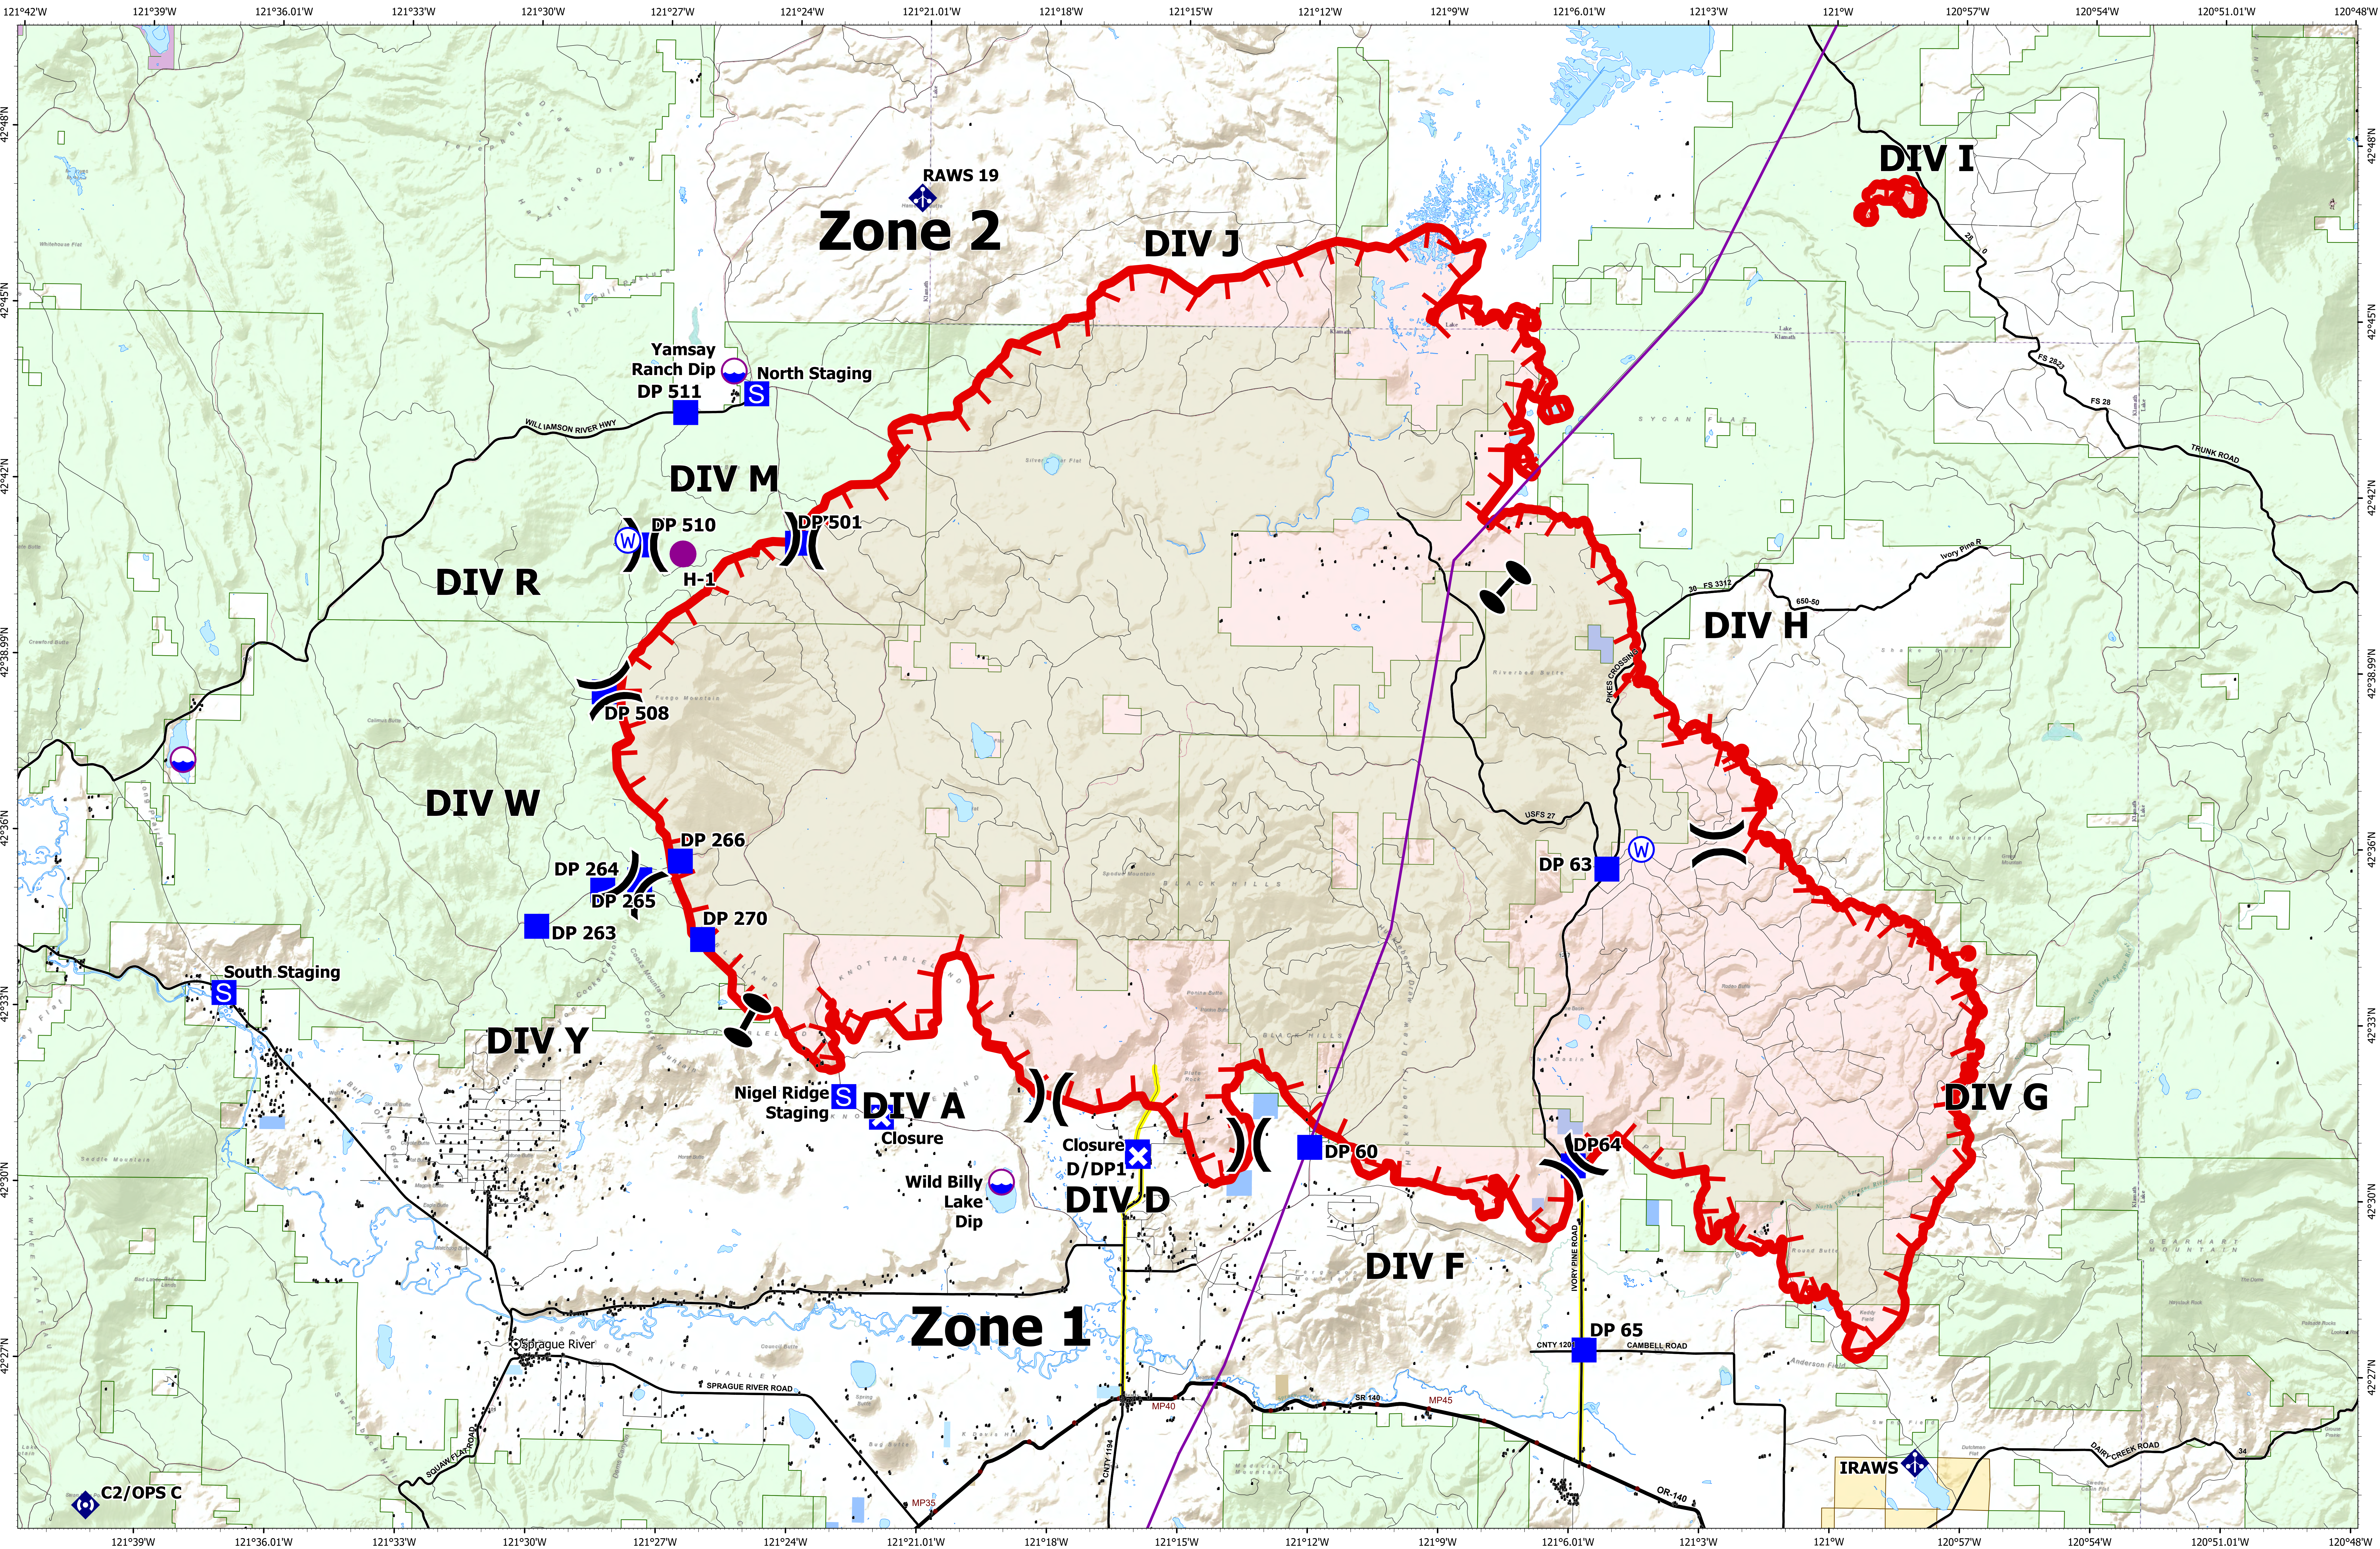

Briefing Map

Bootleg

OR-FWF-210321

July 13, 2021 Night

July 13, 2021 Night

OR-FWF-210321

Bootleg

Briefing Map

0 1 2 4 Miles

07/13/2021 1421
Acres from IR and GPS
North American 1983 Datum, LatLong Grid

201,923 acres at
07/13/2021 @ 2240

- Travel Route
- Structures
- Electric Transmission Lines
- Highway Mileposts
- Fire Area
- Fire Edge
- Dip Site
- Helispot
- Division Break
- Zone Break
- Drop Point
- Closure
- Staging Area
- Mobile Weather Unit
- Repeater