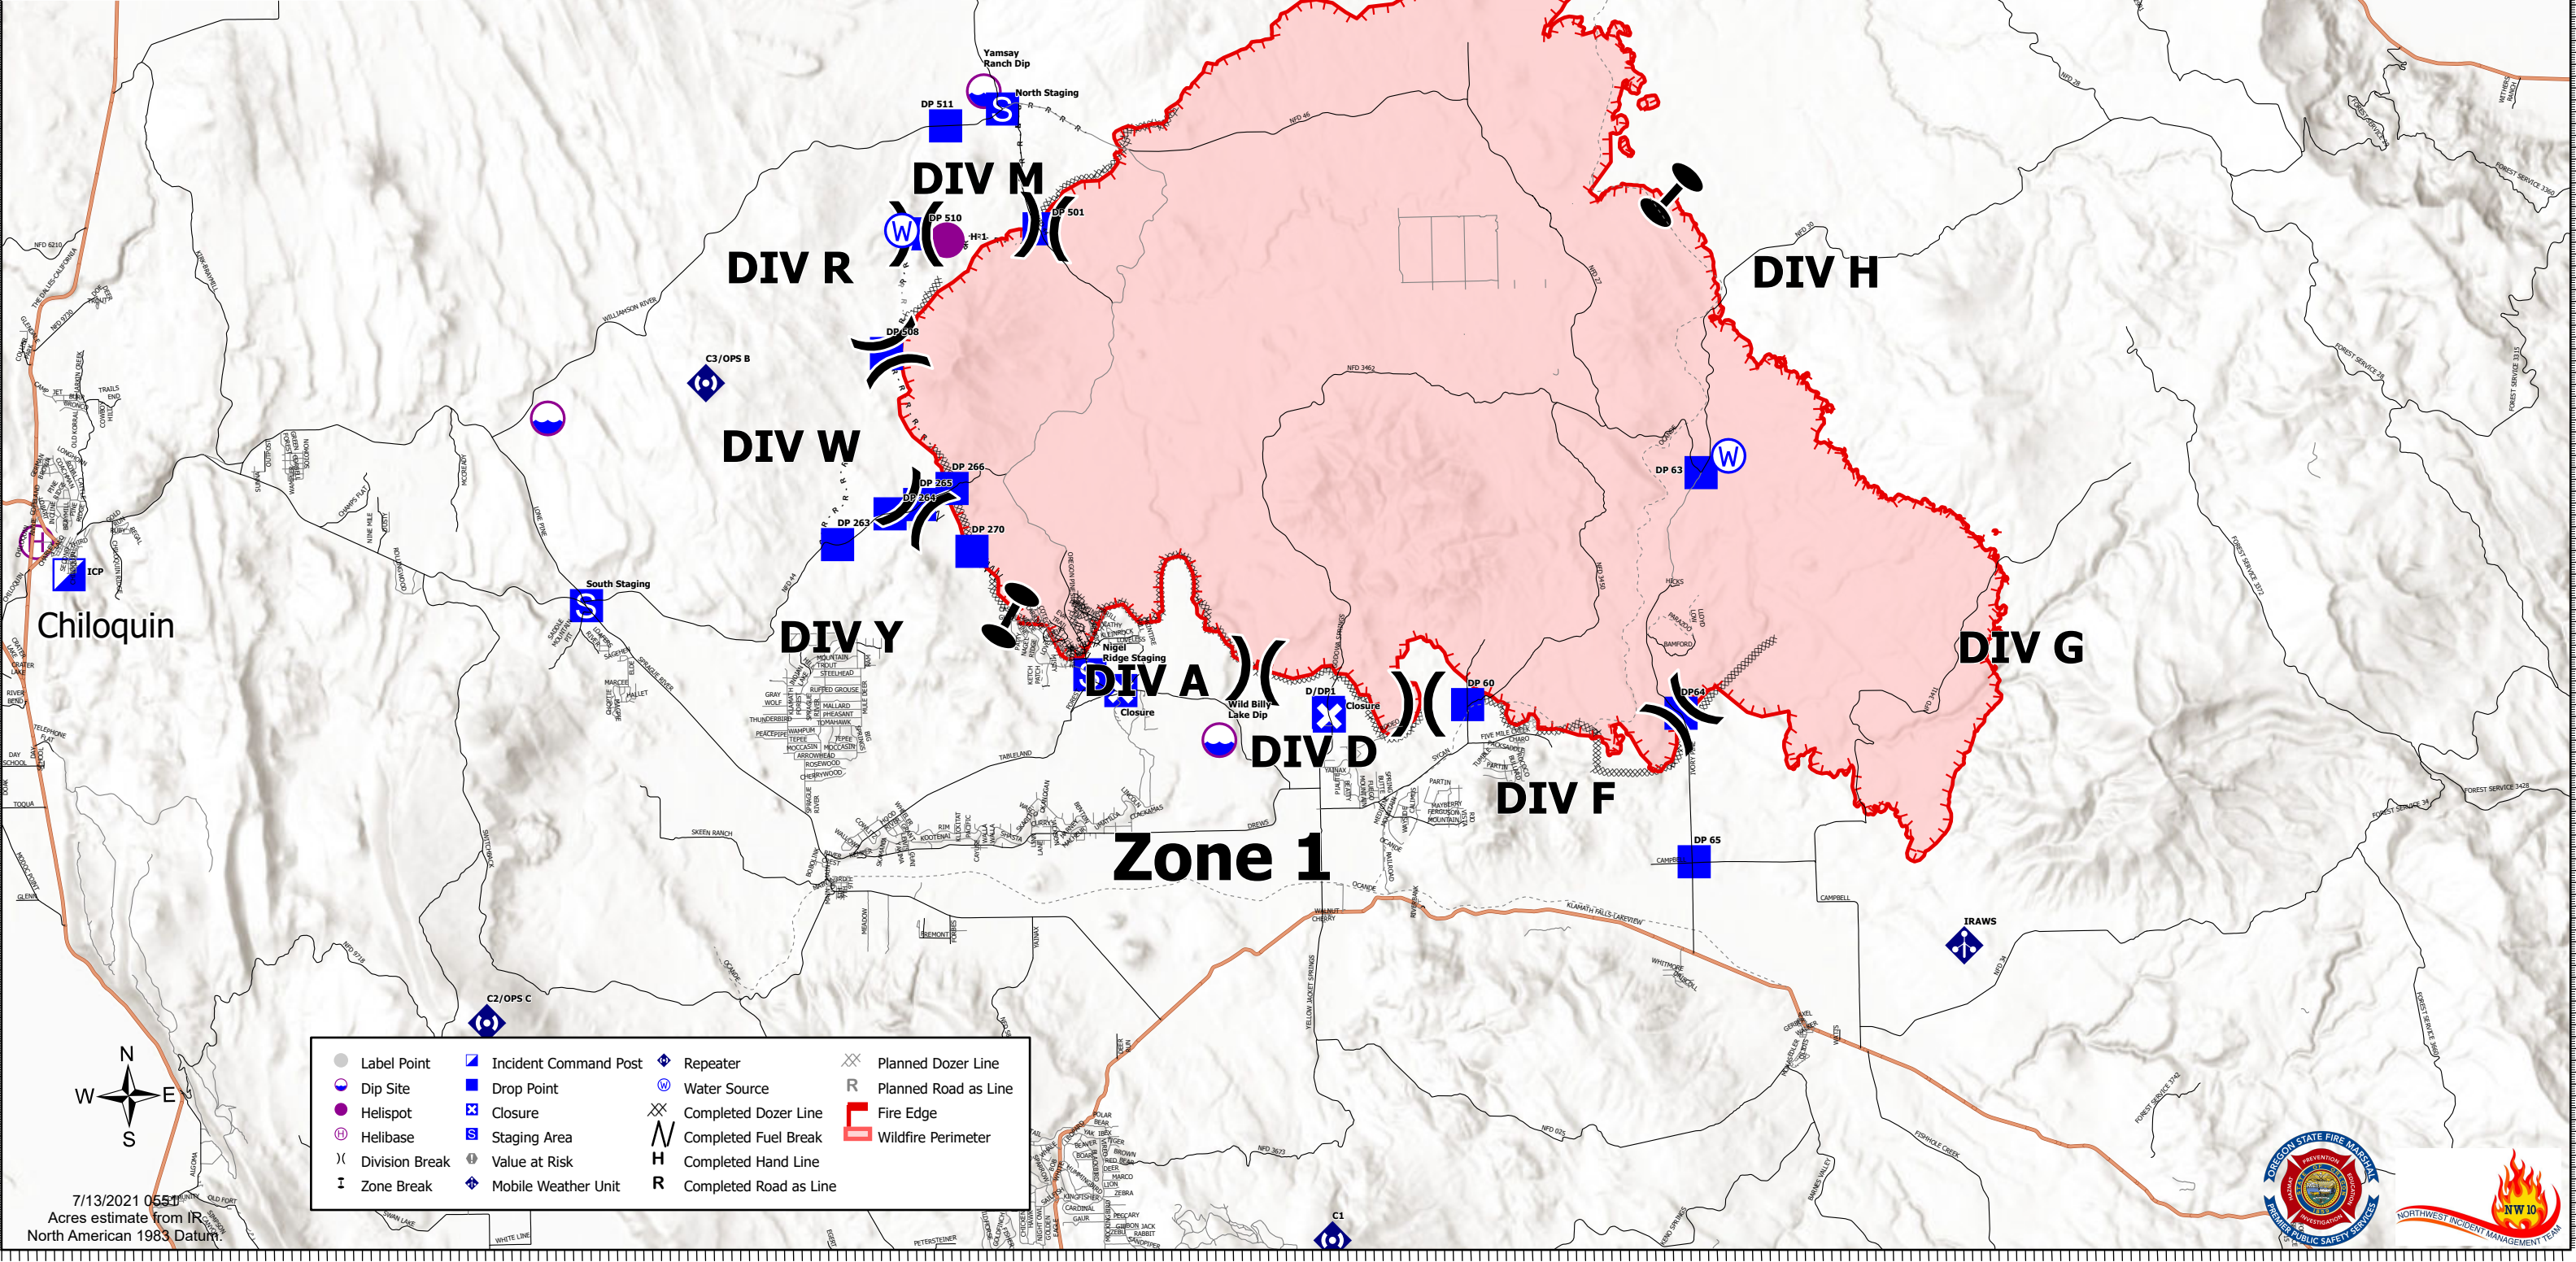

Transportation

Bootleg Fire
OR-FWF-210321
7/13/2021

201,923 acres at 07/12/2021 @ 2240

● Label Point	■ Incident Command Post	◆ Repeater	⊗ Planned Dozer Line
○ Dip Site	■ Drop Point	⊙ Water Source	R Planned Road as Line
● Helispot	⊠ Closure	⊗ Completed Dozer Line	▭ Fire Edge
⊕ Helibase	⊠ Staging Area	⊗ Completed Fuel Break	▭ Wildfire Perimeter
⊗ Division Break	⊕ Value at Risk	H Completed Hand Line	
I Zone Break	◆ Mobile Weather Unit	R Completed Road as Line	

7/13/2021 0551
Acres estimate from IR
North American 1983 Datum