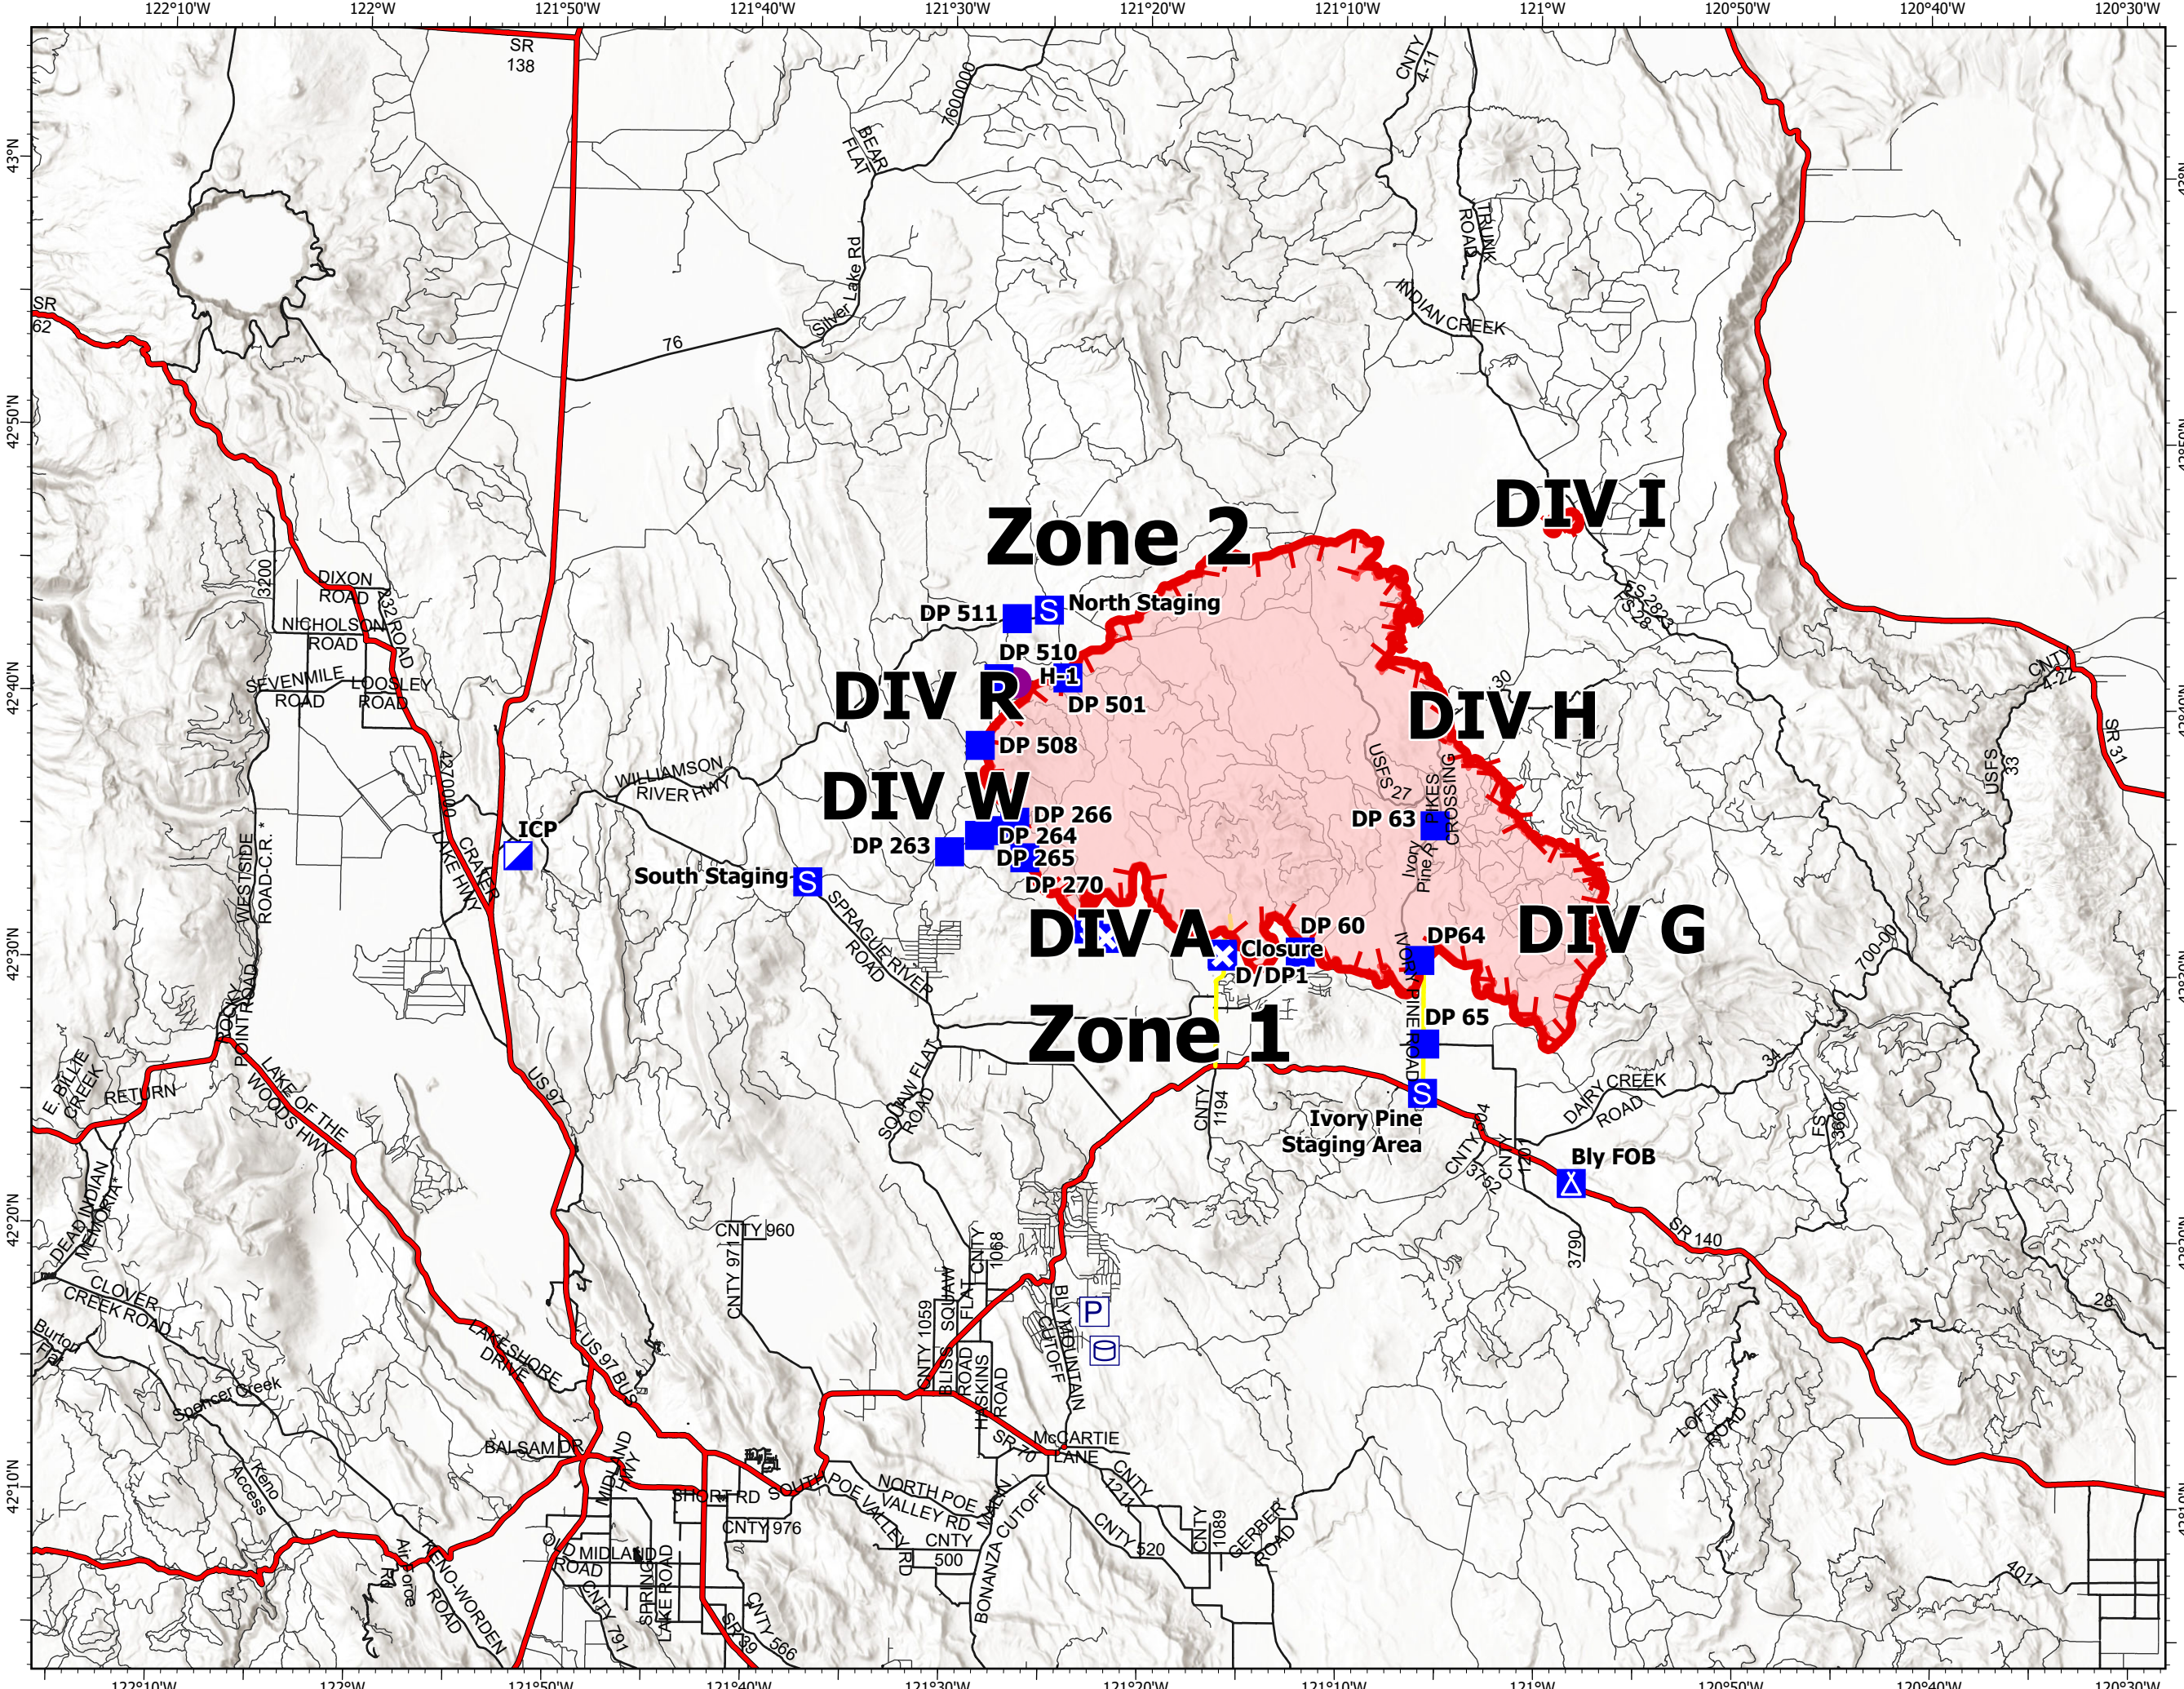

Transportation

Bootleg
OR-FWF-210321
07/13/2021

201,923 acres at 07/13/2021 @ 2240

- Helispot
- ▣ Incident Command Post
- Drop Point
- ✕ Closure
- ▲ Camp
- Staging Area
- ▭ Wildfire Daily Fire Perimeter
- Label Point
- ▭ Pump
- ▭ Water Tank
- ▭ Fire Edge
- ▭ Interstate; Highway
- ▭ Paved; Highway exit
- ▭ All weather Road
- ▭ Travel Route

ODF Team 1 GIS
07/13/2021 1506
Acres from IR and GPS
North American 1983 Datum.