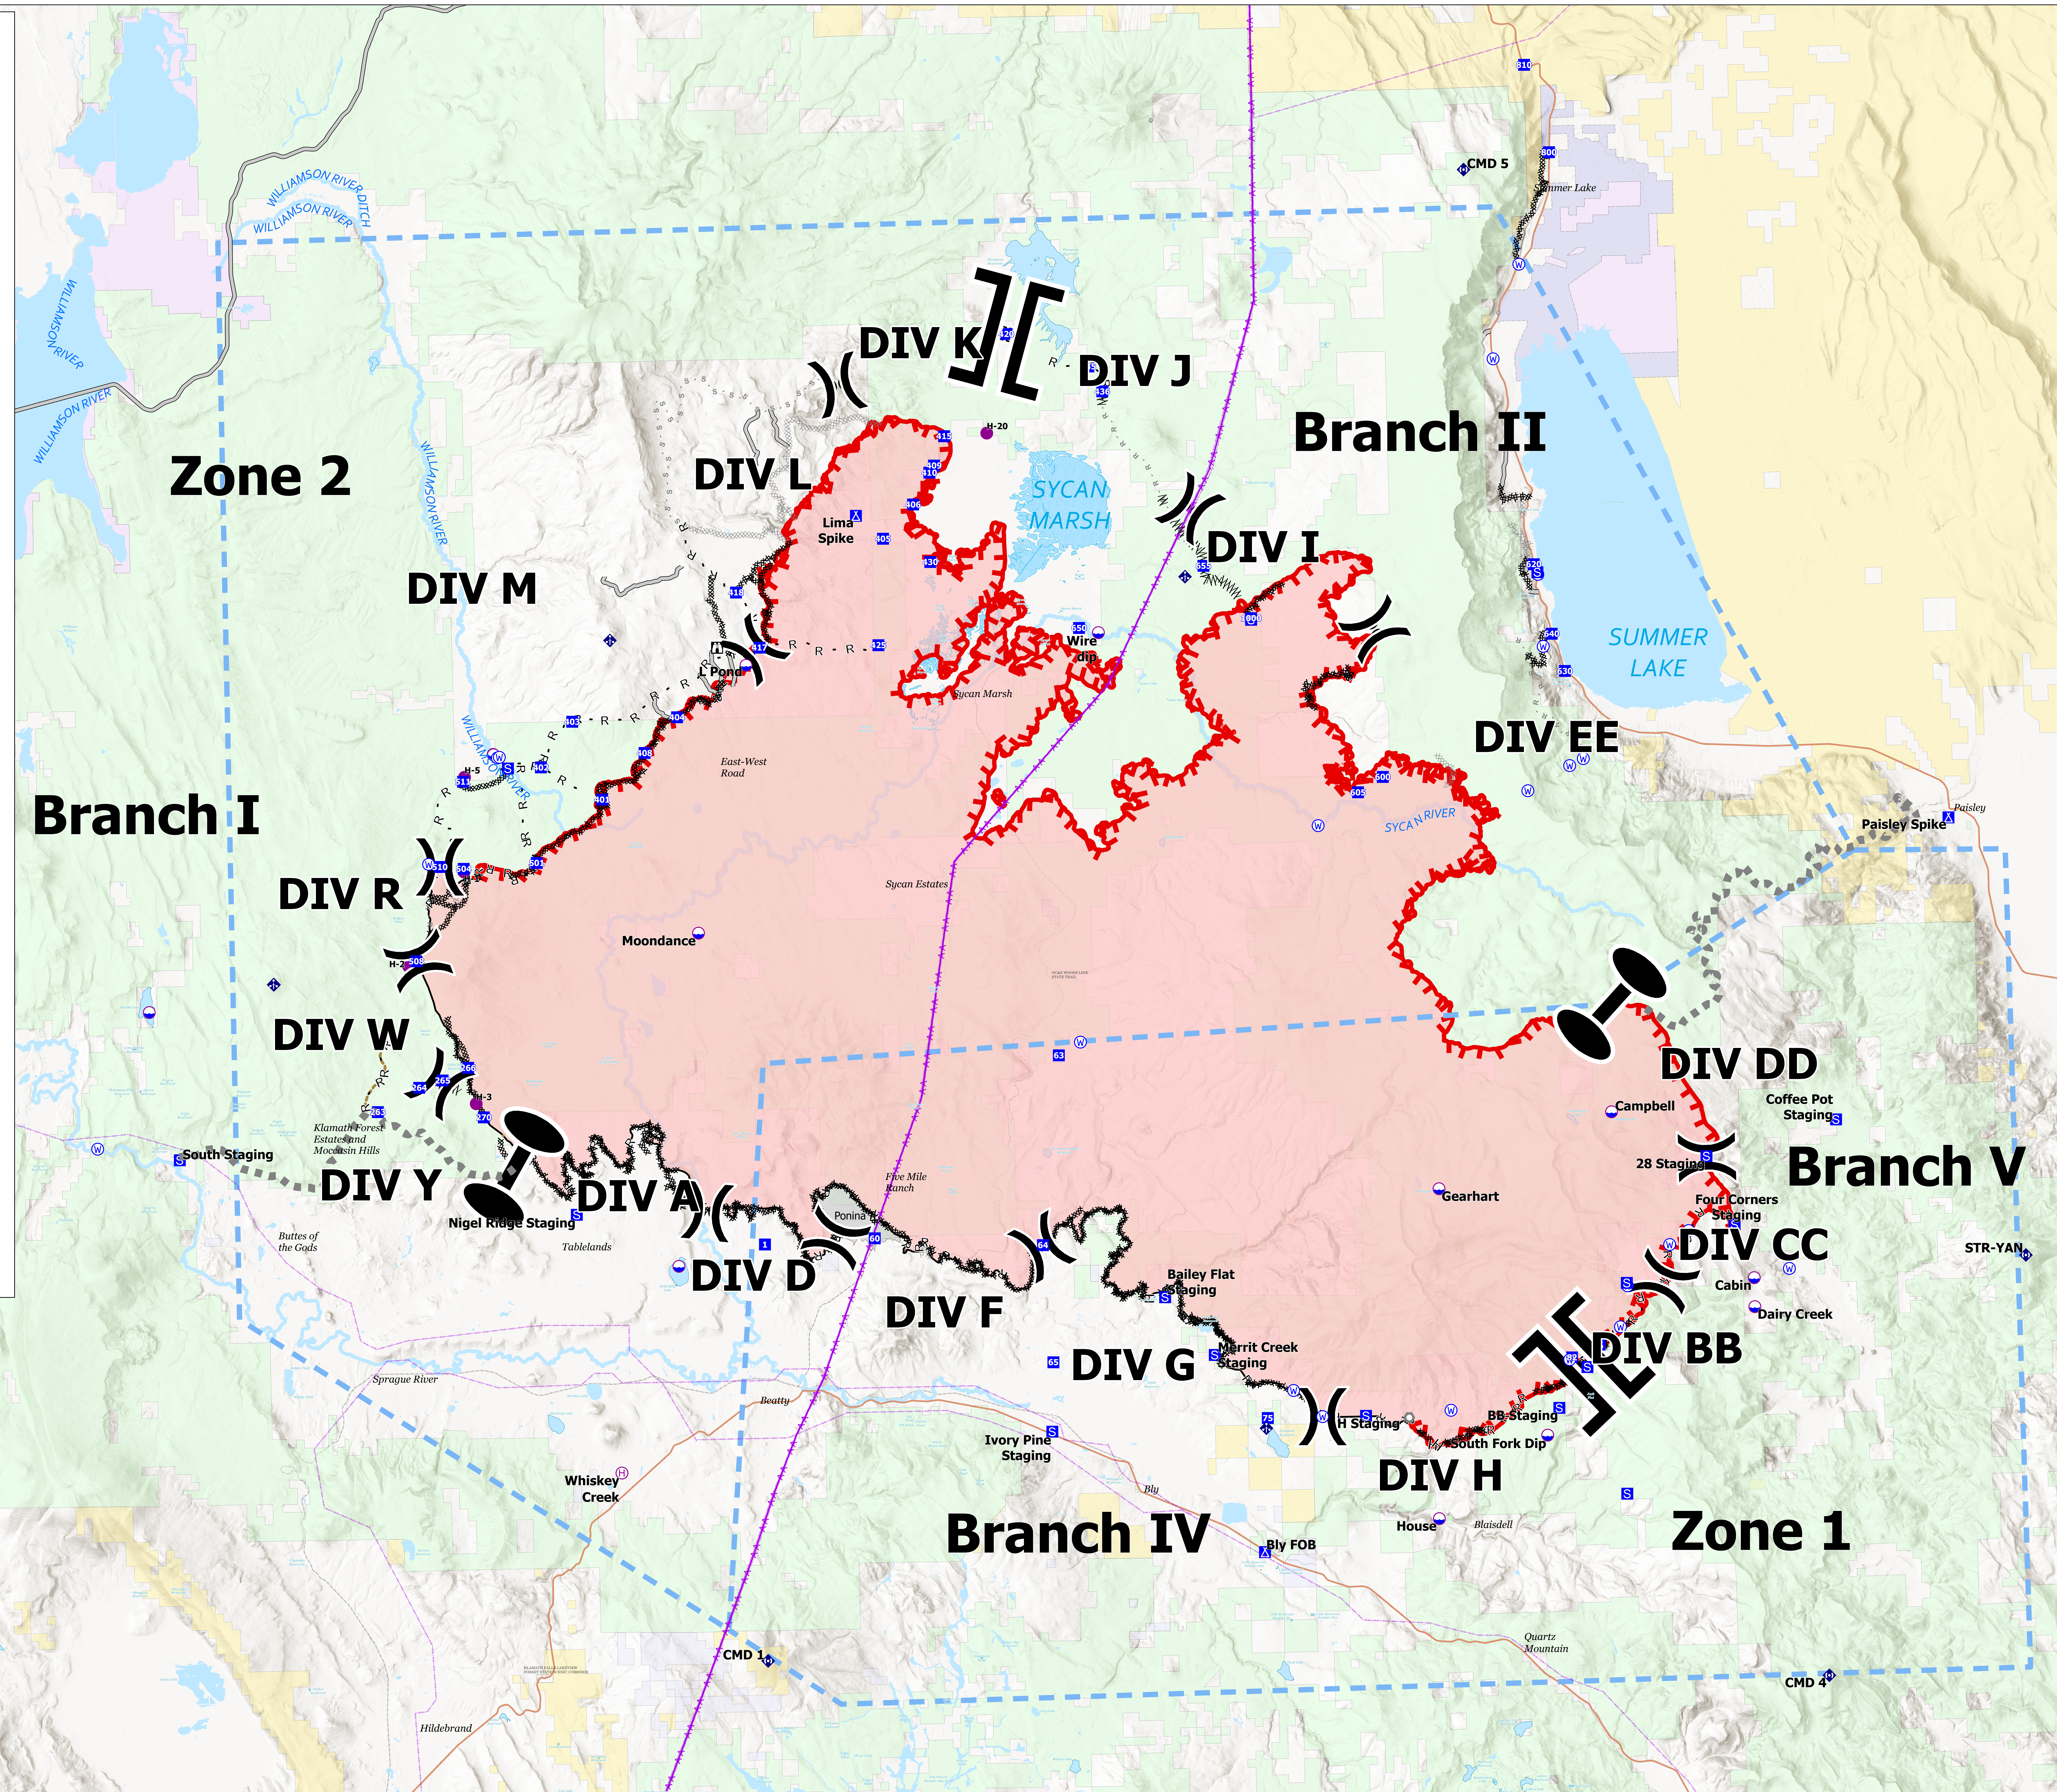

# Briefing

07/21/2021 Night  
Bootleg Fire  
OR-FWF-210321  
395,463 acres at 07/20/2021 @ 2000

- Dip Site
- Helispot
- Helibase
- Division Break
- Branch Break
- Zone Break
- Incident Command Post
- Drop Point
- Camp
- Staging Area
- Lookout
- Landmark
- Bridge
- Mobile Weather Unit
- Repeater
- Water Source
- Transmission Lines
- Completed Dozer Line
- Completed Fuel Break
- Completed Hand Line
- Completed Mixed Construction Line
- Completed Road as Line
- Planned Dozer Line
- Planned Road as Line
- Planned Secondary Line
- Access or Improved Road
- Repair Line
- Road Repair
- Aerial Hazard
- Temporary Flight Restriction
- Fire Edge
- Contained Line
- Zone Break
- Fire Perimeter

7/21/2021 1650  
Acres estimate from IR  
North American 1983 Datum, Lat,Long Grid