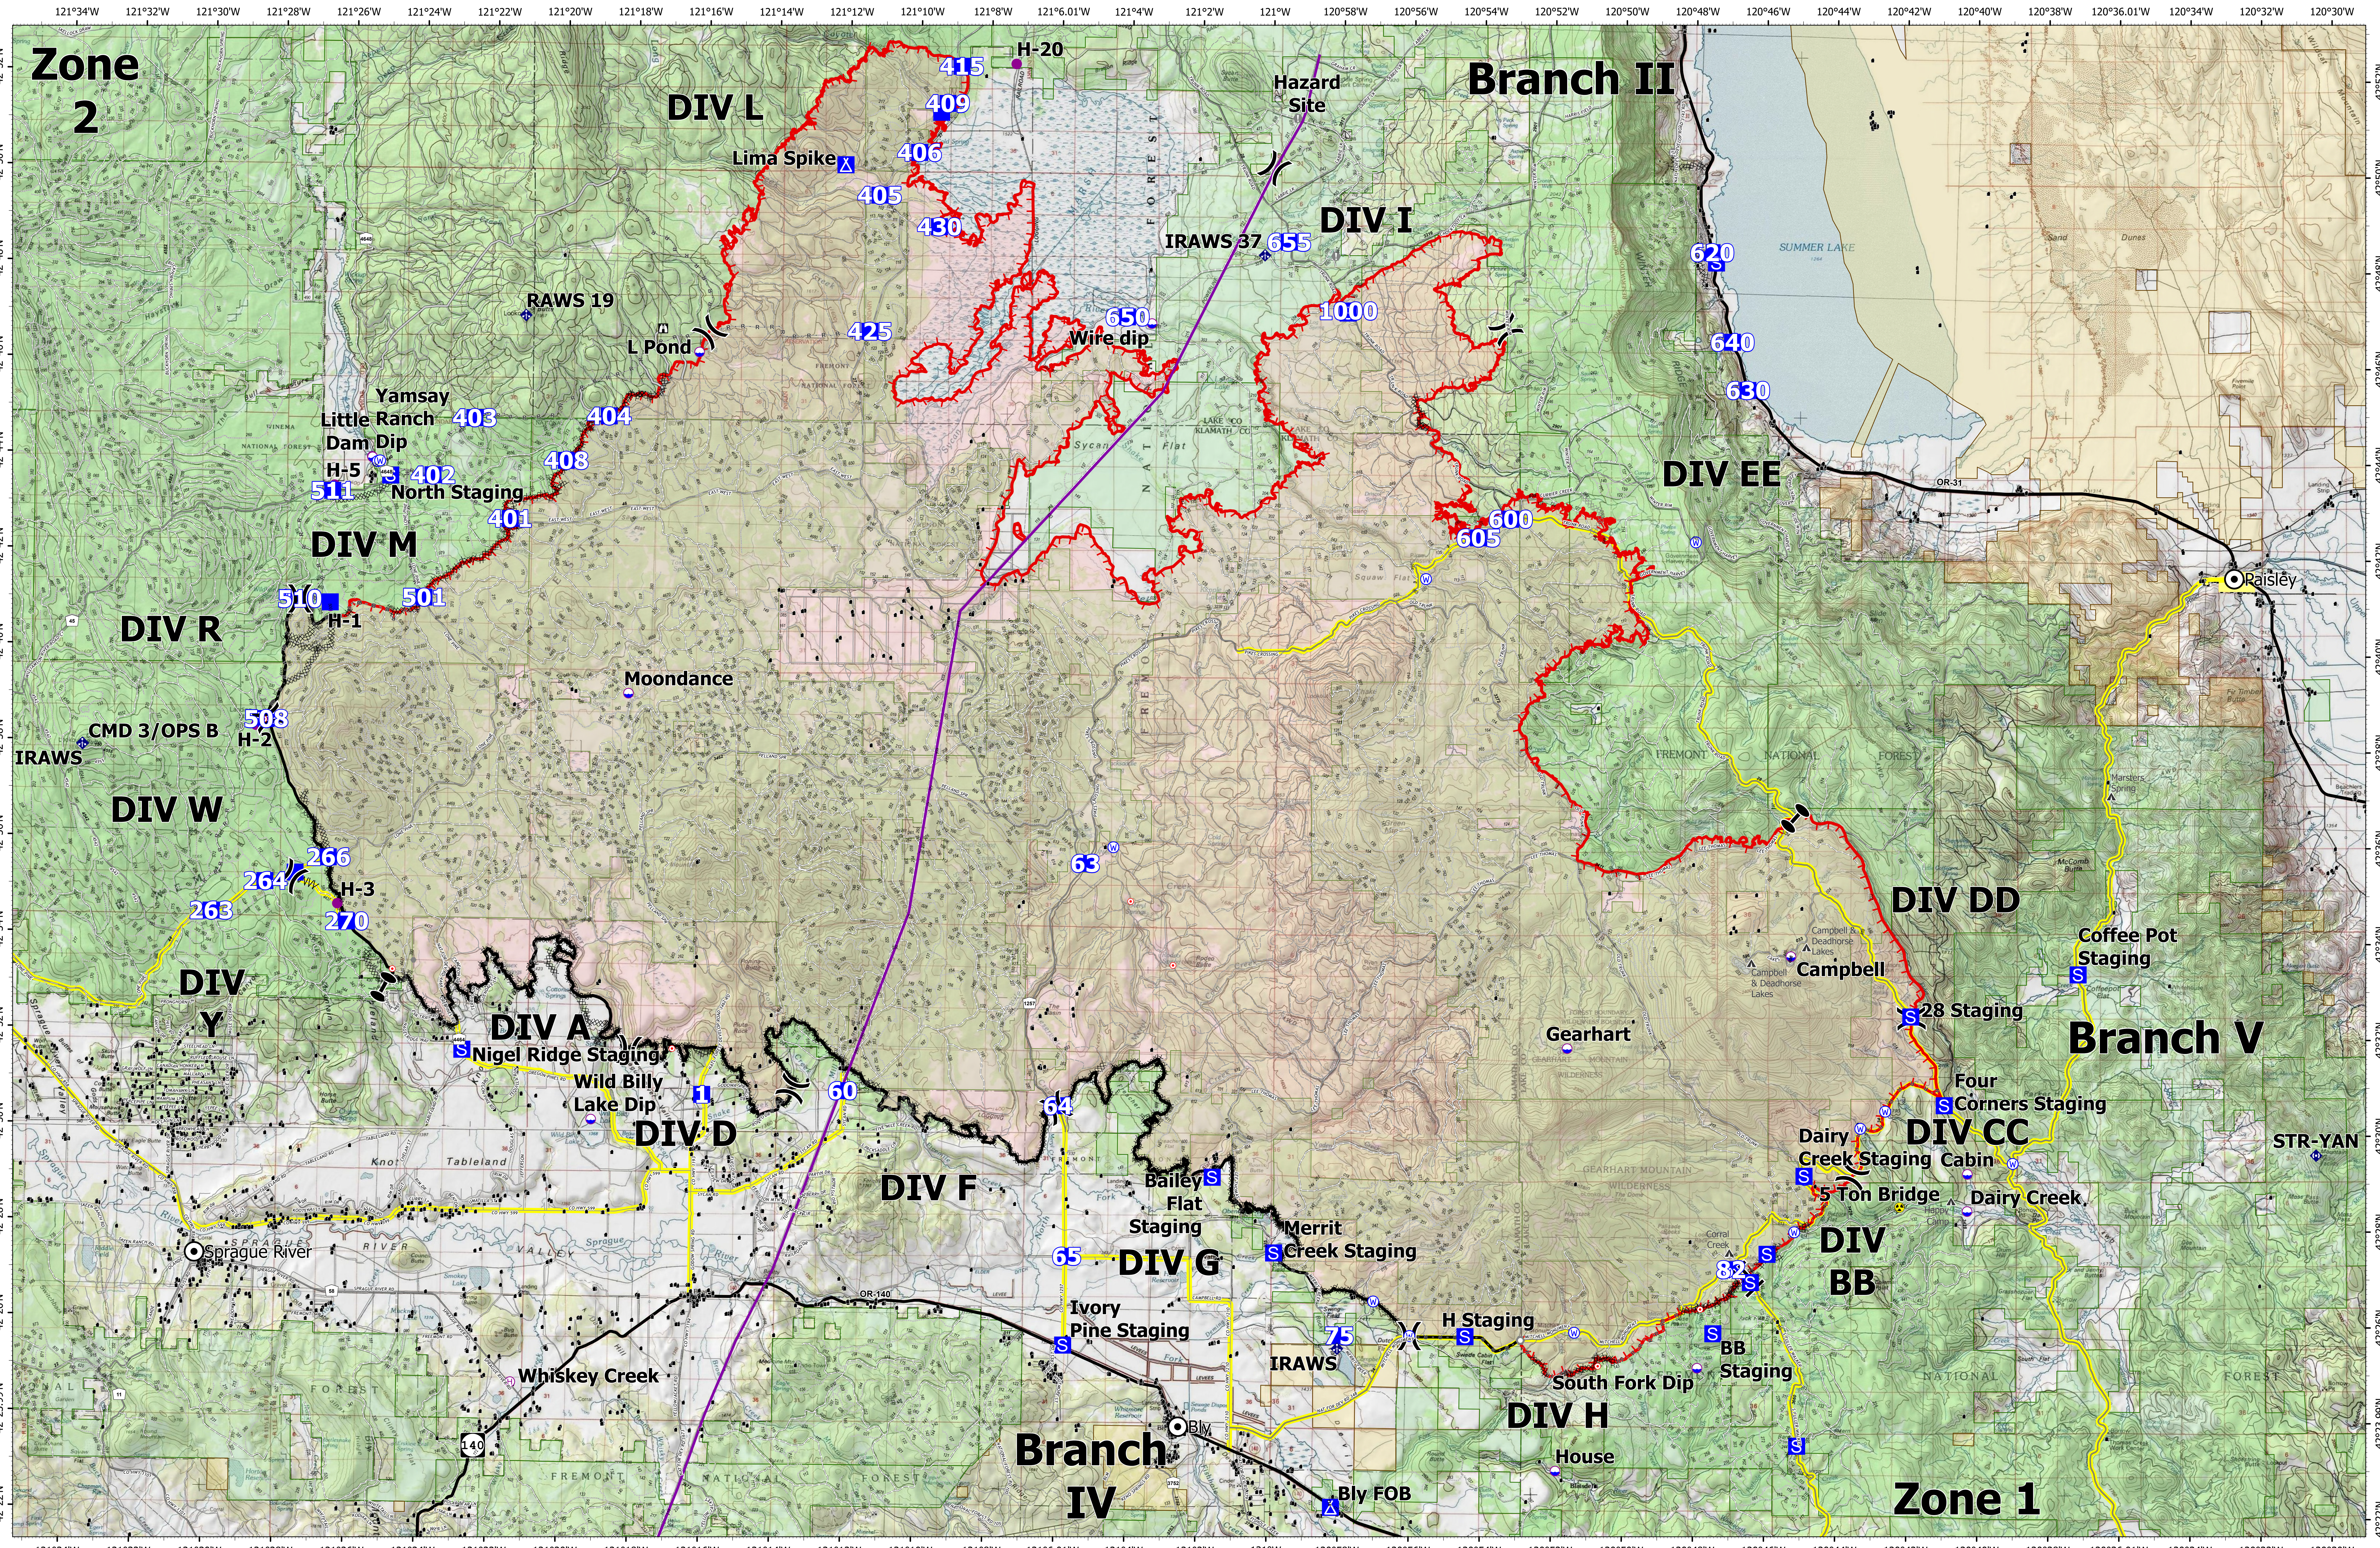

OPS Map Zone 1

Bootleg

OR-FWF-210321

July 21, 2021
Day Shift

OPS Map Zone 1 Bootleg OR-FWF-210321 July 21, 2021 Day Shift

07/21/2021 0716 395,463 acres at 07/20/2021 @ 2000
Acres from IR and GPS

- Fire Area
- Completed Dozer Line
- Completed Fuel Break
- Completed Hand Line
- Completed Mixed Construction Line
- Completed Road as Line
- Planned Dozer Line
- Planned Road as Line
- Planned Secondary Line
- Access or Improved Road
- Completed Construction Line
- Completed Road as Line
- Dip Site
- Helispot
- Helibase
- Division Break
- Branch Break
- Zone Break
- Drop Point
- Camp
- Staging Area
- Lookout
- Hot Spot - Spot Fire
- Value at Risk
- Other
- Landmark
- Gate
- Mobile Weather Unit
- Repeater
- Hazard
- Water Source
- Electric Transmission Lines
- U.S. Bureau of Land Management
- United States Forest Service
- Travel Route
- Structures