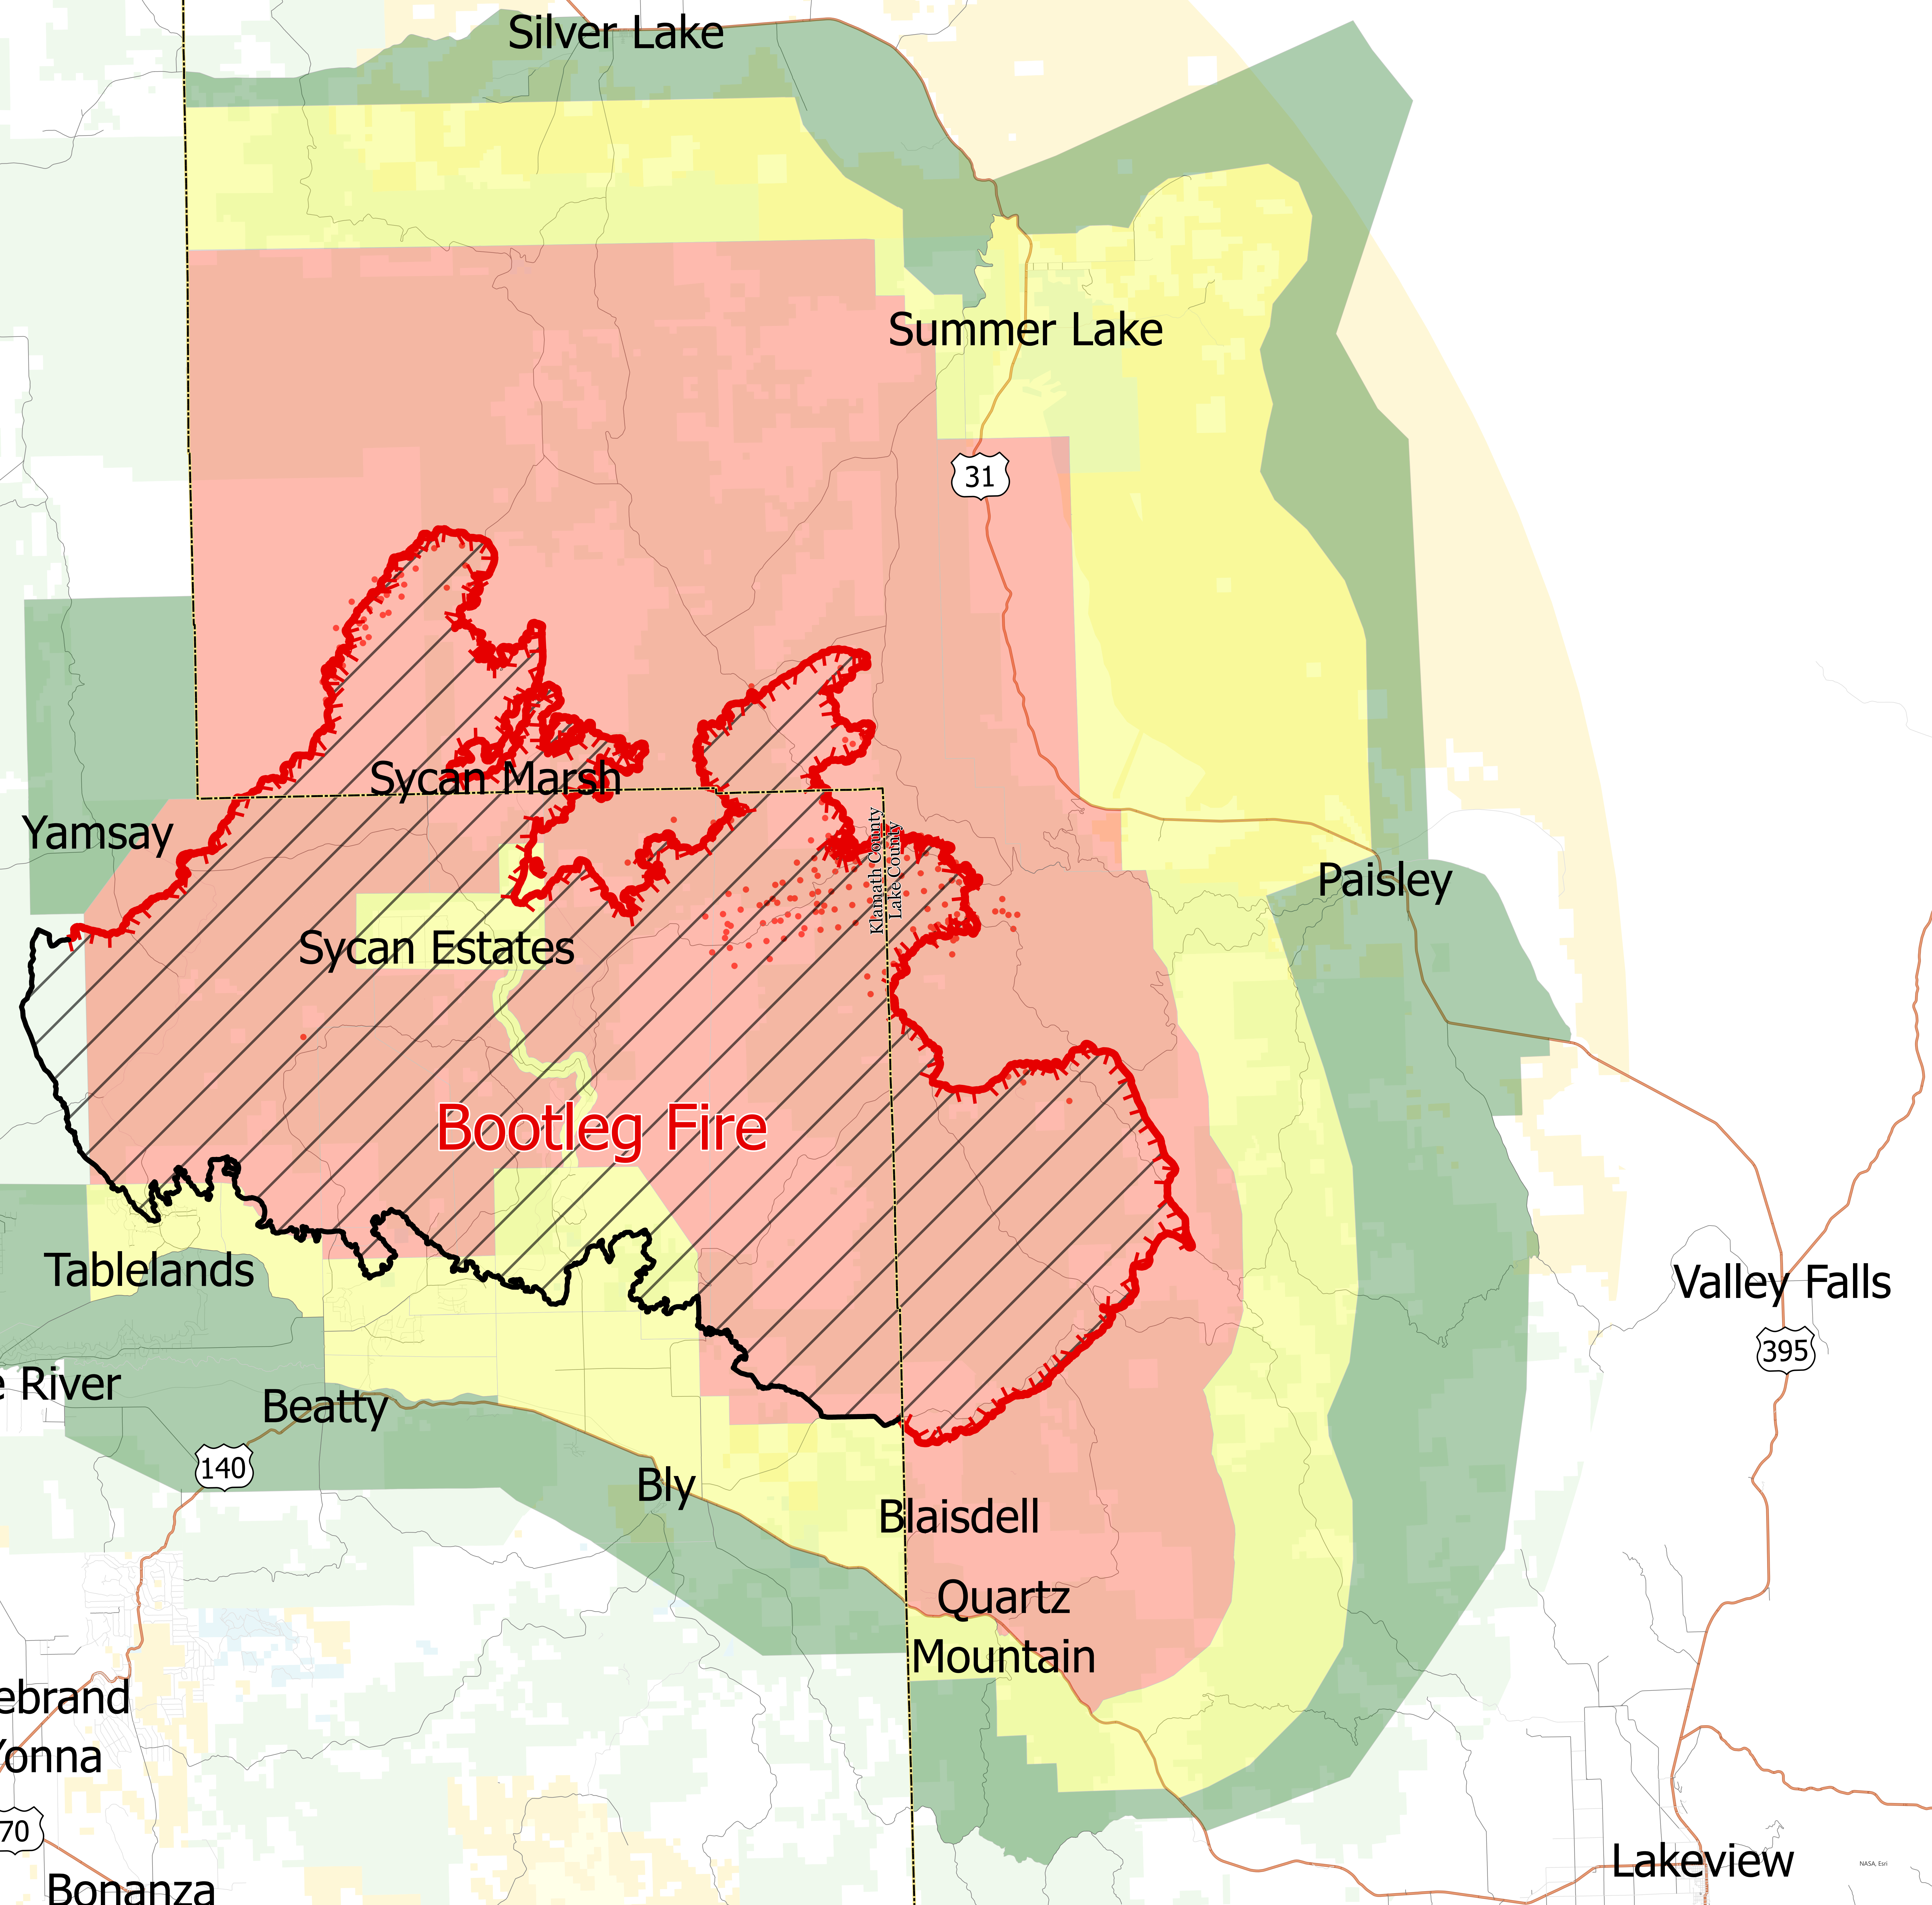

Public Information

07/21/2021 24hr
Bootleg Fire

395,463 acres at 07/20/2021 @ 2000

- Fire Edge
- Contained Line
- Thermal Heat Detection (MODIS)
- County Line
- Wildfire Daily Fire Perimeter

Evacuation Level

- Level 1 - Get Ready
- Level 2 - Get Set
- Level 3 - GO!

Ownership

- Bureau of Indian Affairs (BIA)
- Bureau of Land Management (BLM)
- State
- US Fish and Wildlife Service (USFWS)
- US Forest Service (USFS)
- Private

Shady Pine

Hildebrand

Yonna

Bonanza

Sprague River

Tablelands

Beatty

Bly

Summer Lake

Paisley

0 2.5 5 10 Miles

PNW2
7/21/2021 0714
Acres estimate from IR
North American 1983 Datum, LatLong Grid