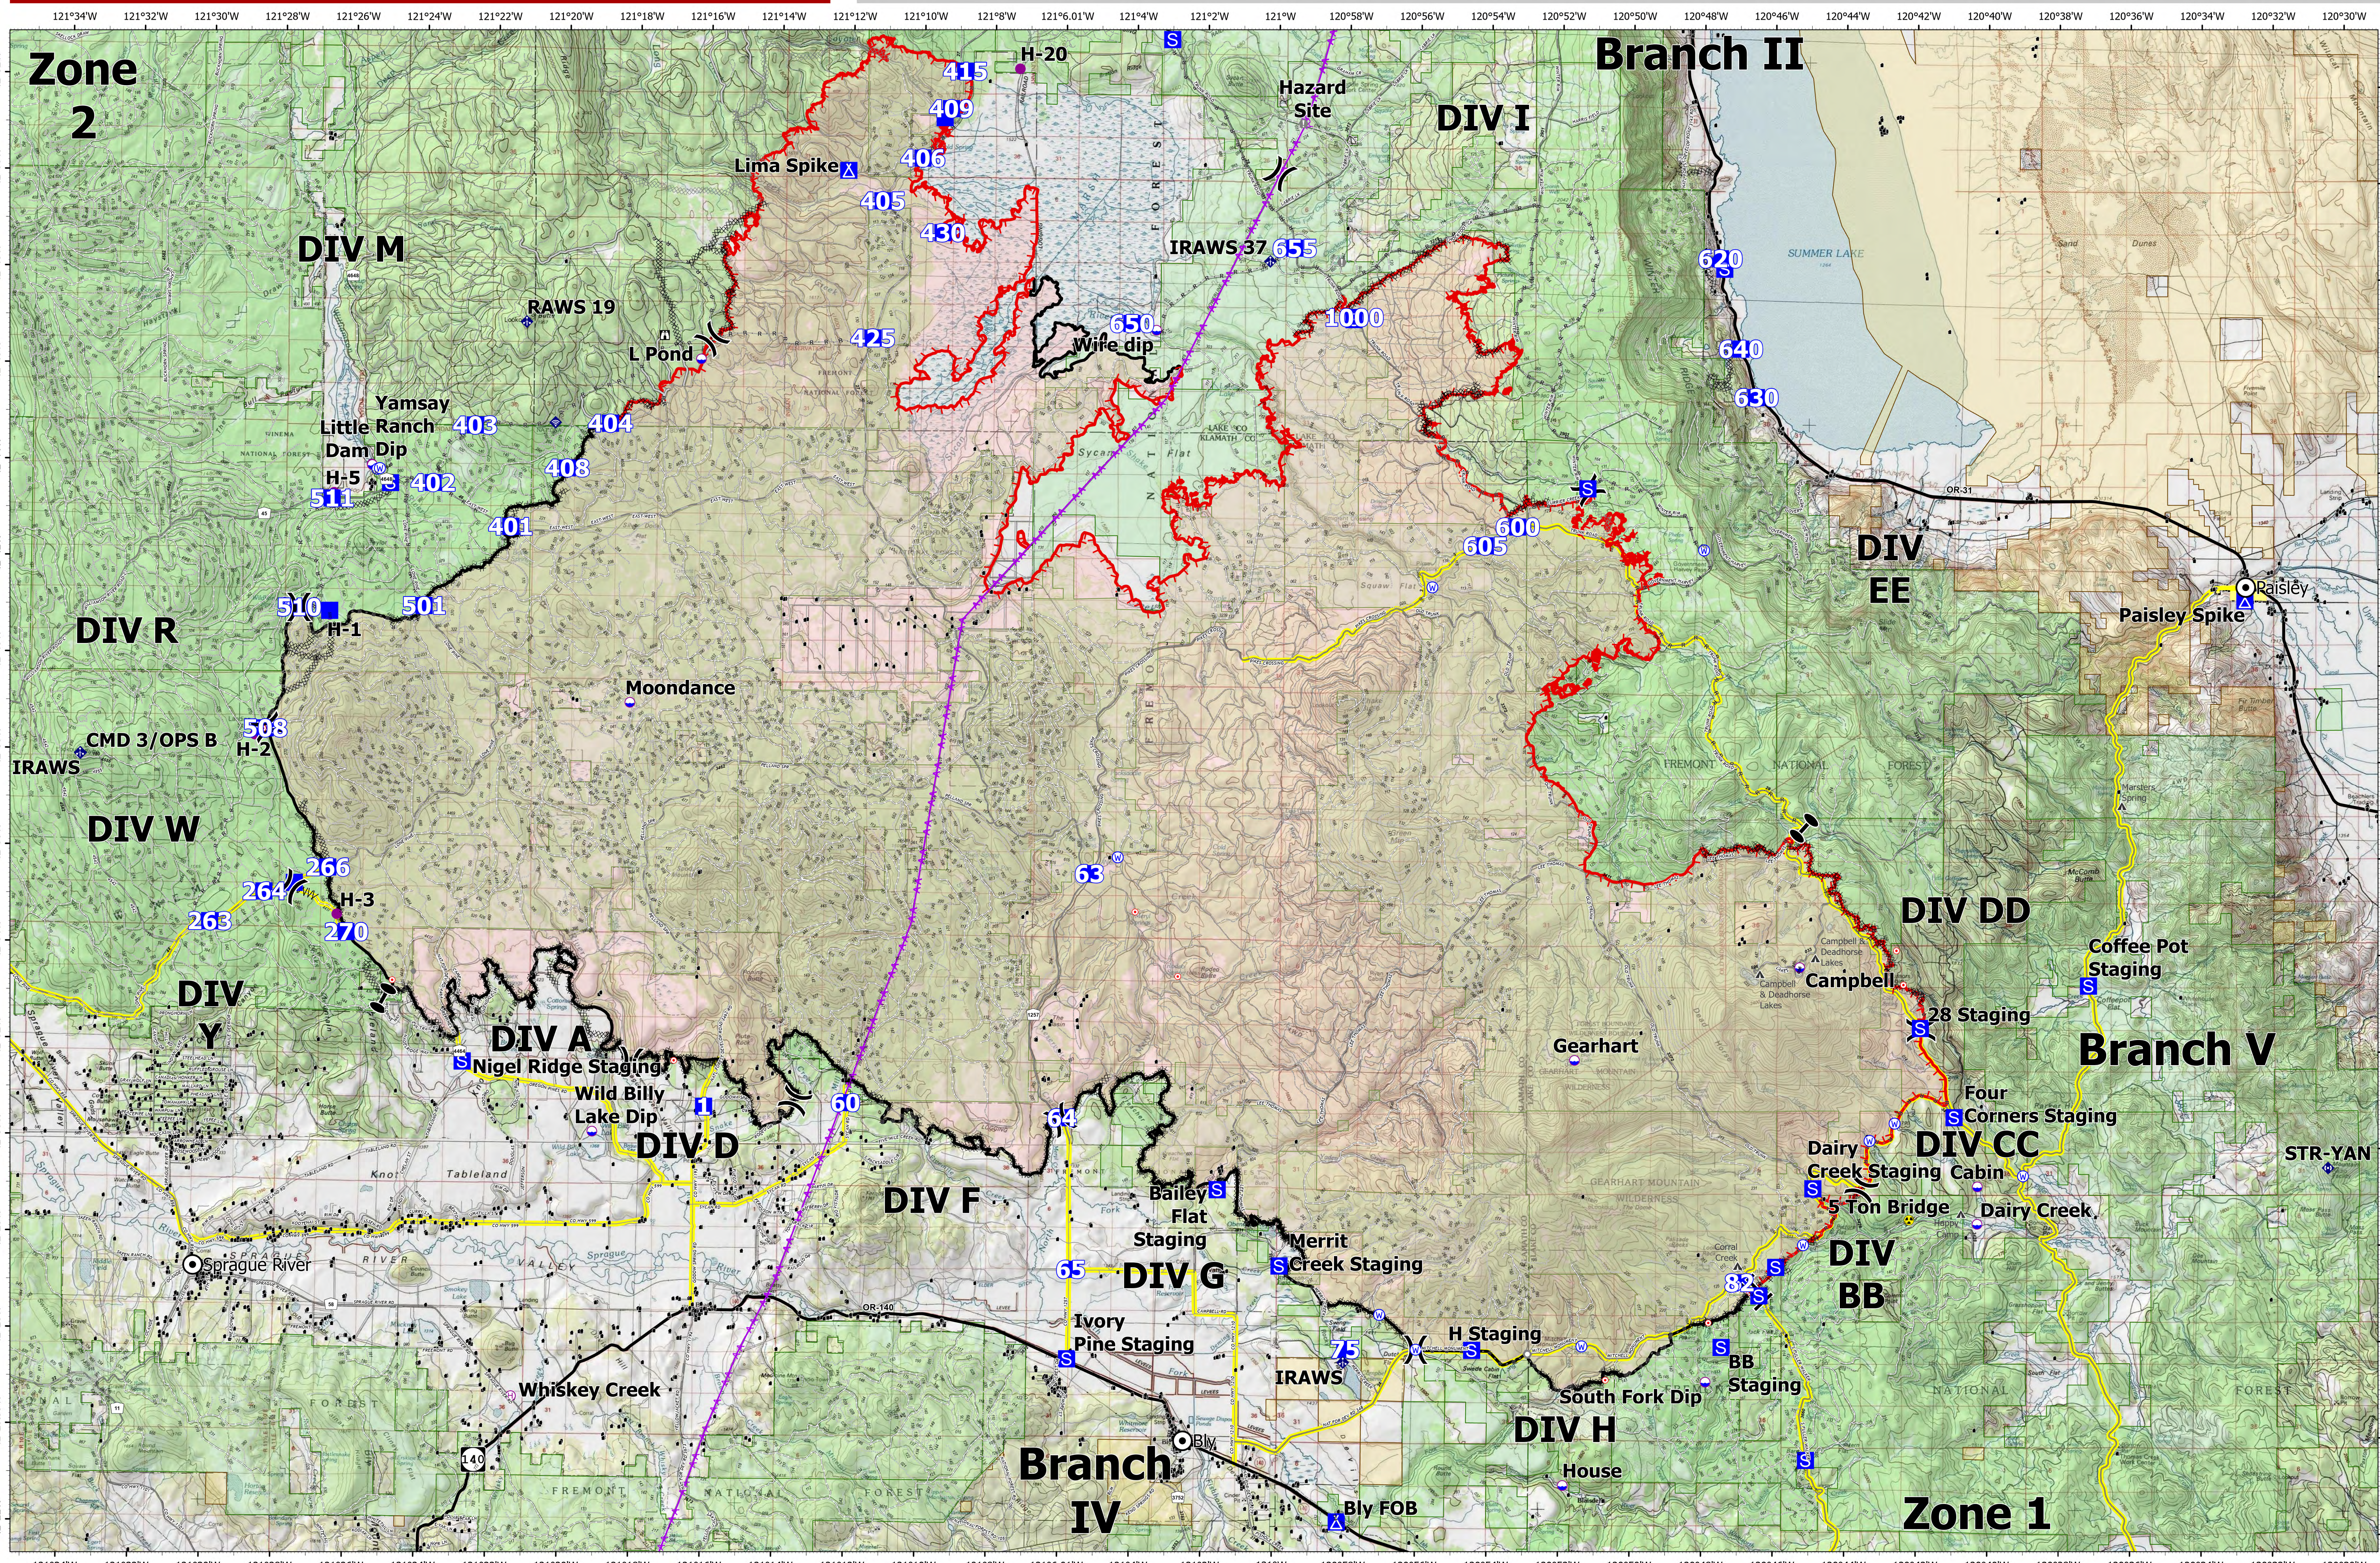

# OPS Map Zone 1

# Bootleg

## OR-FWF-210321

July 23, 2021  
Day Shift

July 23, 2021 Day Shift  
OR-FWF-210321  
Bootleg  
OPS Map Zone 1

07/22/2021 2056 396,978 acres at 07/22/2021 @ 0730  
Acres from IR and GPS

Fire Area	Planned Dozer Line	Fire Edge	Branch Break	Hot Spot - Spot Fire	Internet Access
Completed Dozer Line	Planned Road as Line	Contained Line	Zone Break	Value at Risk	Repeater
Completed Fuel Break	Planned Secondary Line	Dip Site	Drop Point	Other	Hazard
Completed Hand Line	Access or Improved Road	Hellsport	Staging Area	Water Source	U.S. Bureau of Land Management
Completed Mixed Construction Line	Other	Helibase	Lookout	Mobile Weather Unit	United States Forest Service
Completed Road as Line	Aerial Hazard	Division Break			