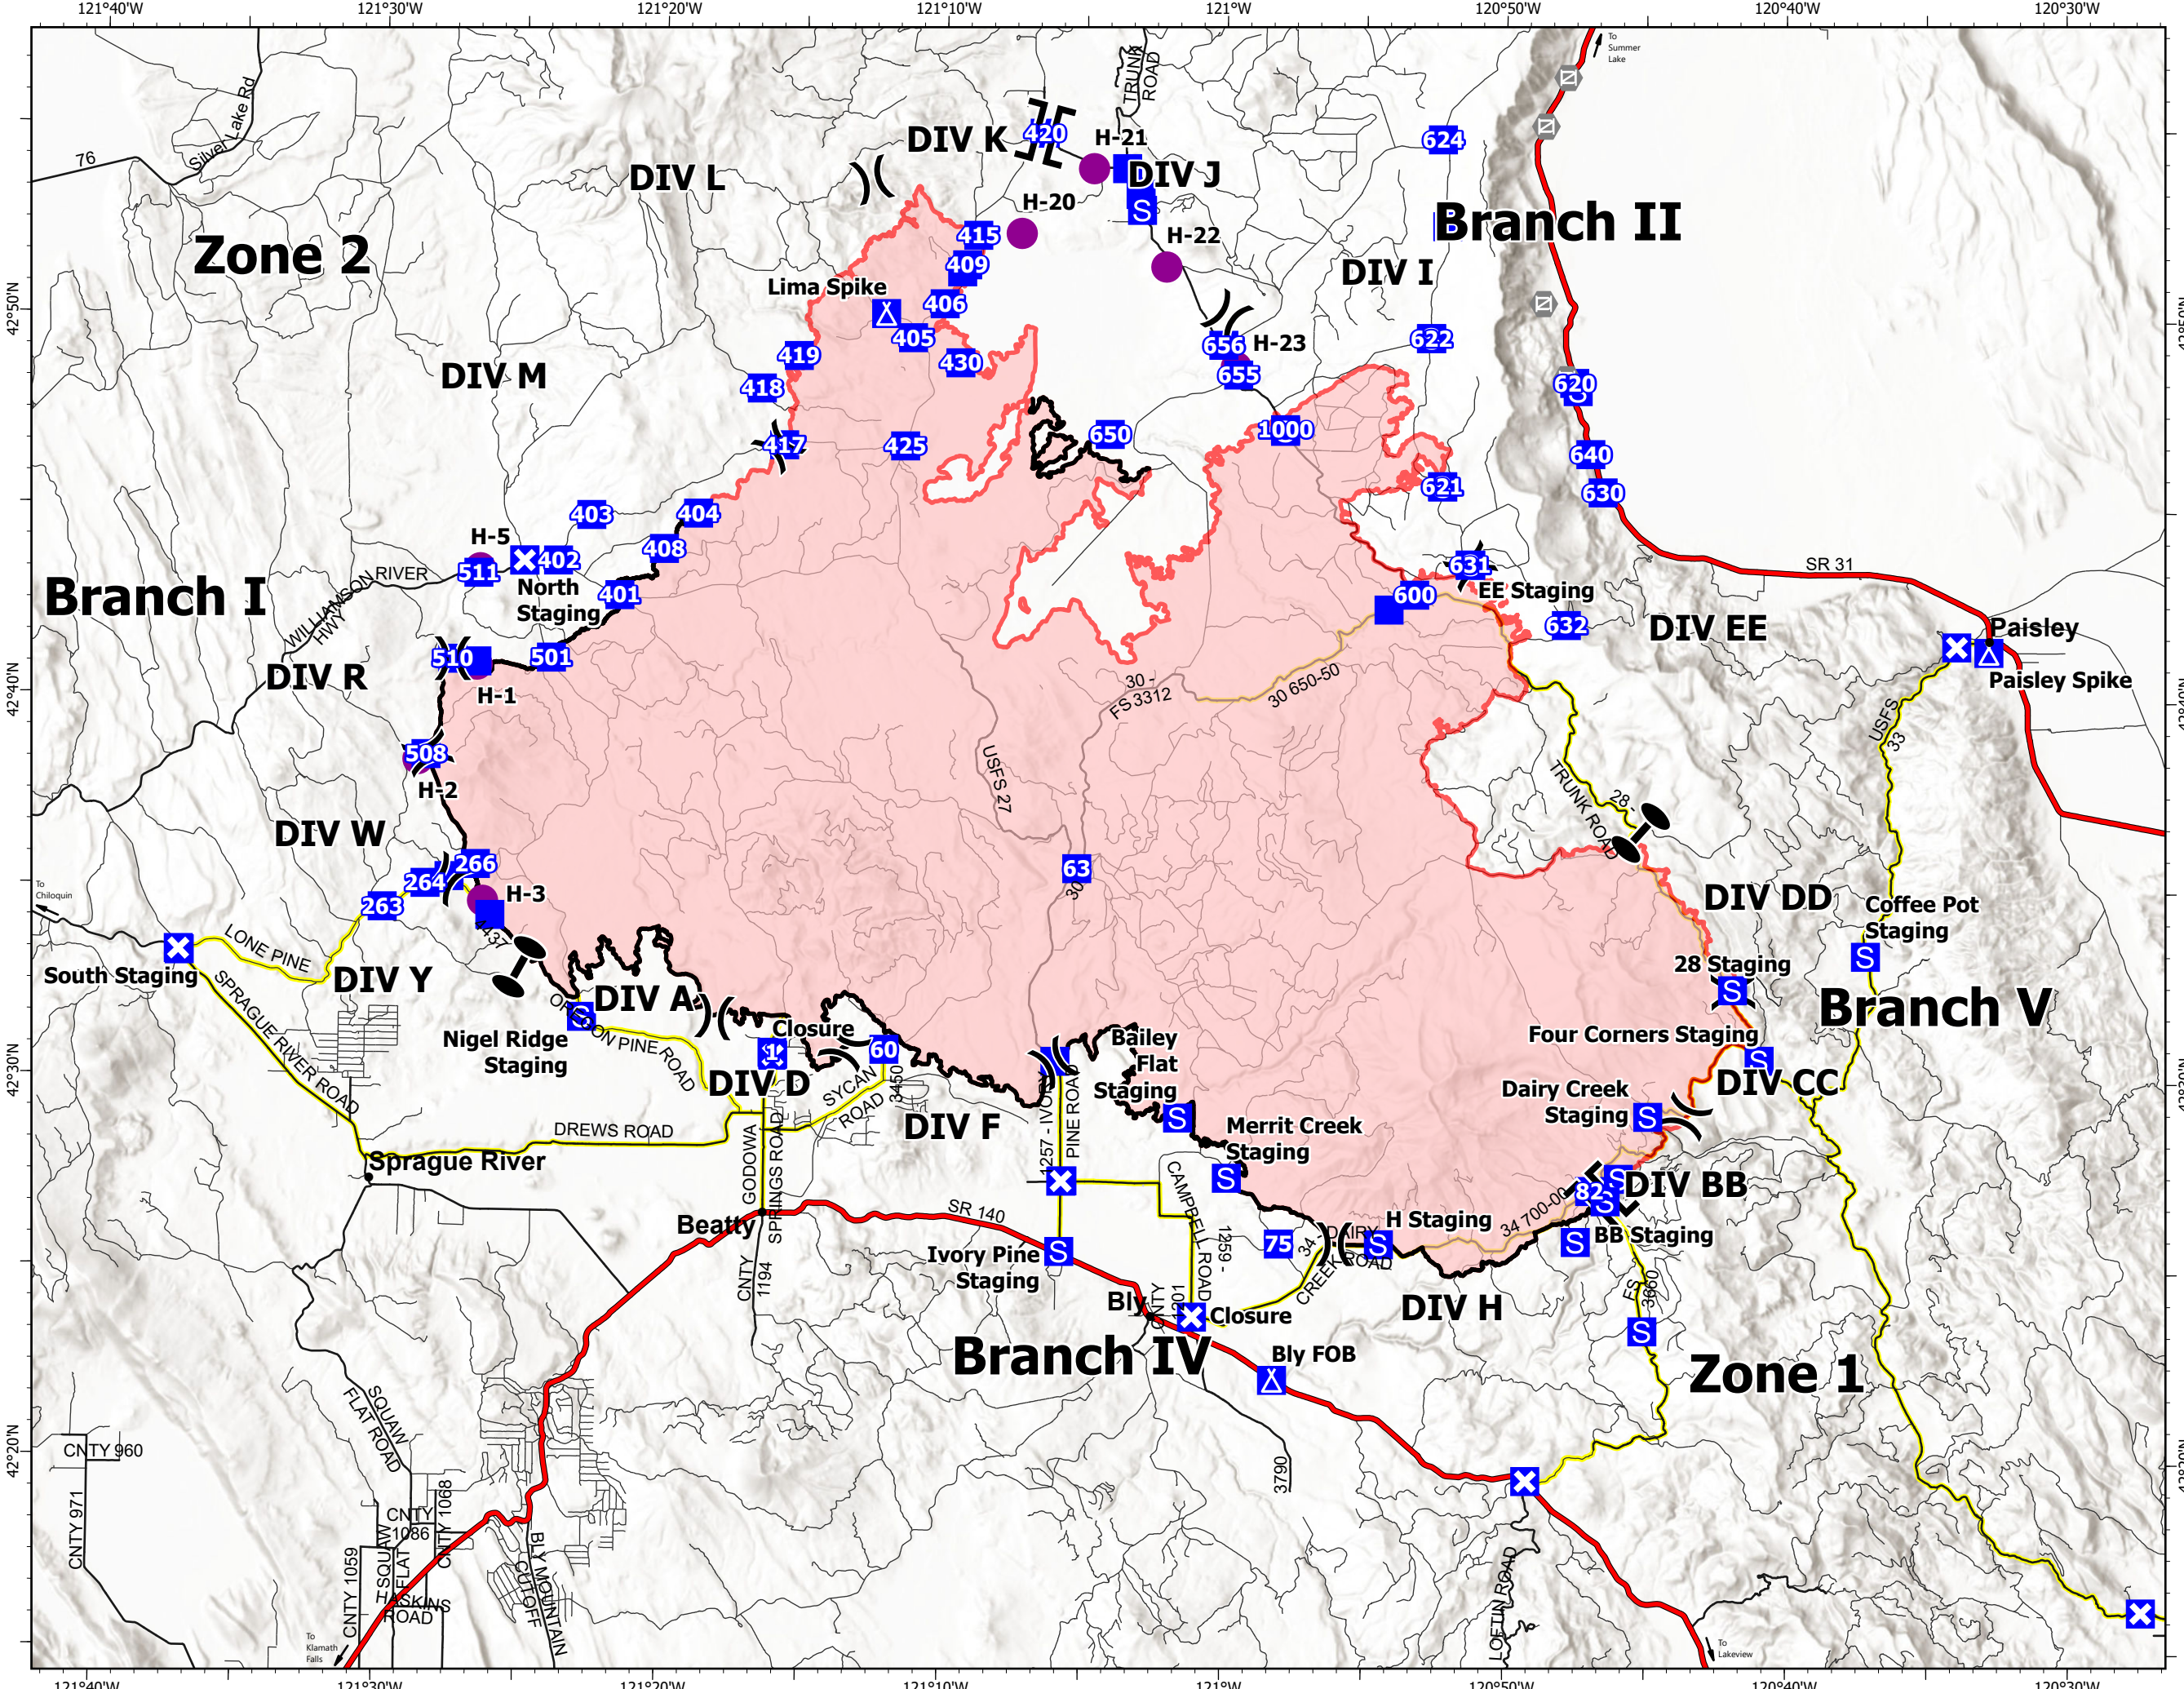

Transportation

Bootleg

Zone 1

OR-FWF-210321

07/23/2021 Night Shift

400,389 acres at 07/22/2021 @ 2330

- Helispot
-) (Division Break
-] [Branch Break
- | Zone Break
- Drop Point
- X Closure
- △ Camp
- S Staging Area
- ⊠ Gate
- Wildfire Daily Fire Perimeter
- Contained Line
- Highway
- Paved
- All weather Road
- Travel Route
- Towns

07/23/2021 1327
Acres from IR and GPS
North American 1983 Datum. LatLong Grid

121°40'W 121°30'W 121°20'W 121°10'W 121°W 120°50'W 120°40'W 120°30'W